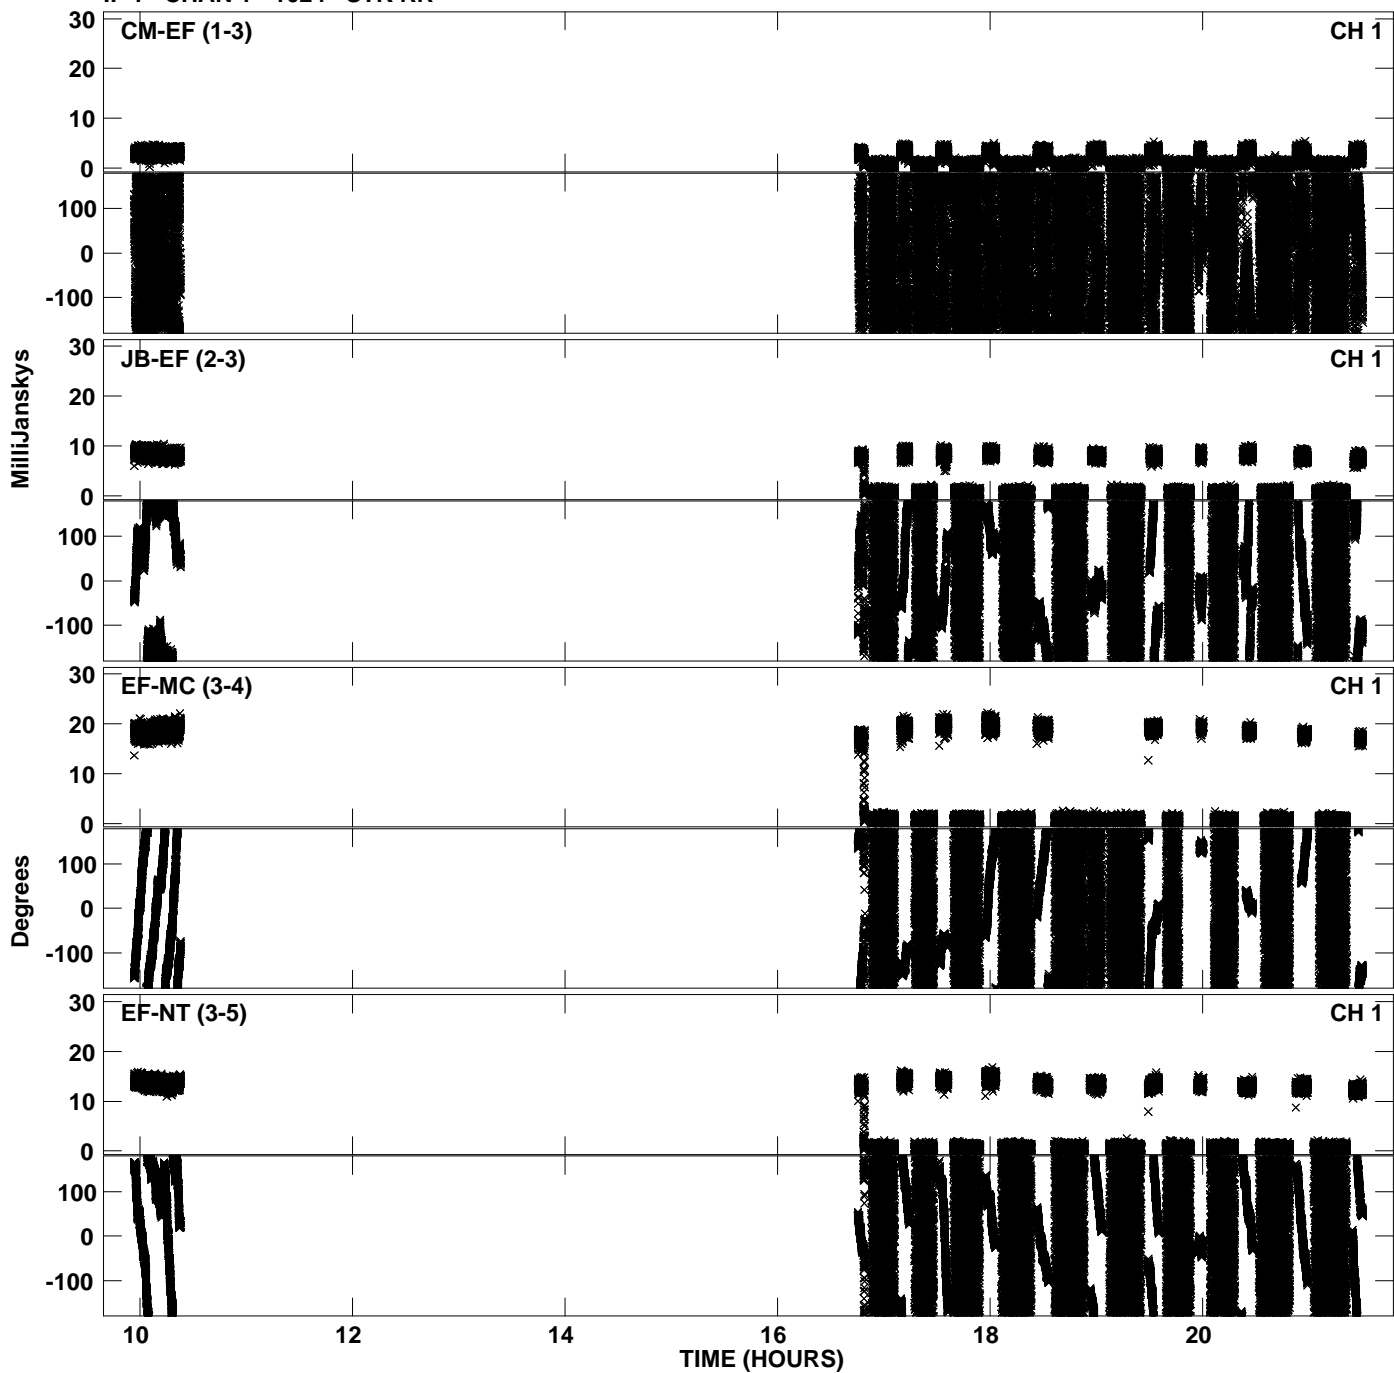

Plot file version 1 created 30-MAR-2010 13:23:28
Amplitude andPhase vs Time for EA041 3.UVDATA.1 Vect aver.
IF 1 CHAN 1 - 1024 STK LL

Plot file version 2 created 30-MAR-2010 13:23:29
Amplitude andPhase vs Time for EA041 3.UVDATA.1 Vect aver.
IF 1 CHAN 1 - 1024 STK LL

Plot file version 3 created 30-MAR-2010 13:30:01
Amplitude andPhase vs Time for EA041 3.UVDATA.1 Vect aver.
IF 1 CHAN 1 - 1024 STK RR

PLot file version 4 created 30-MAR-2010 13:30:01
Amplitude andPhase vs Time for EA041 3.UVDATA.1 Vect aver.
IF 1 CHAN 1 - 1024 STK RR