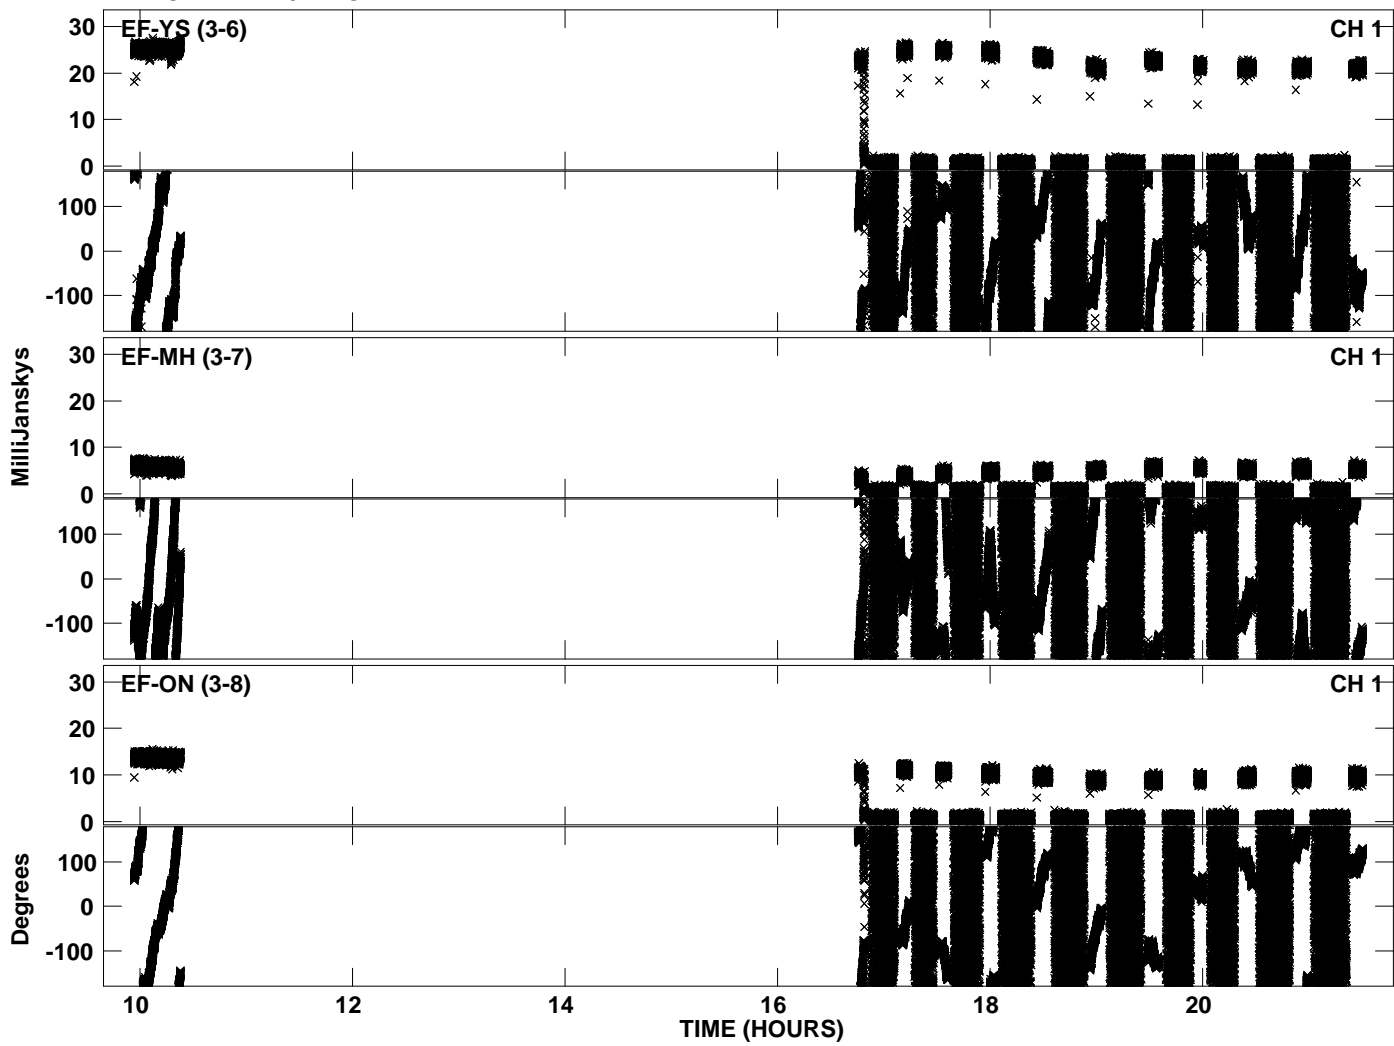

Plot file version 1 created 30-MAR-2010 13:23:28
Amplitude andPhase vs Time for EA041 3.UVDATA.1 Vect aver.
IF 1 CHAN 1 - 1024 STK LL

Plot file version 2 created 30-MAR-2010 13:23:29
Amplitude andPhase vs Time for EA041 3.UVDATA.1 Vect aver.
IF 1 CHAN 1 - 1024 STK LL

Plot file version 3 created 30-MAR-2010 13:30:01
Amplitude andPhase vs Time for EA041 3.UVDATA.1 Vect aver.
IF 1 CHAN 1 - 1024 STK RR

PLot file version 4 created 30-MAR-2010 13:30:01
Amplitude andPhase vs Time for EA041 3.UVDATA.1 Vect aver.
IF 1 CHAN 1 - 1024 STK RR