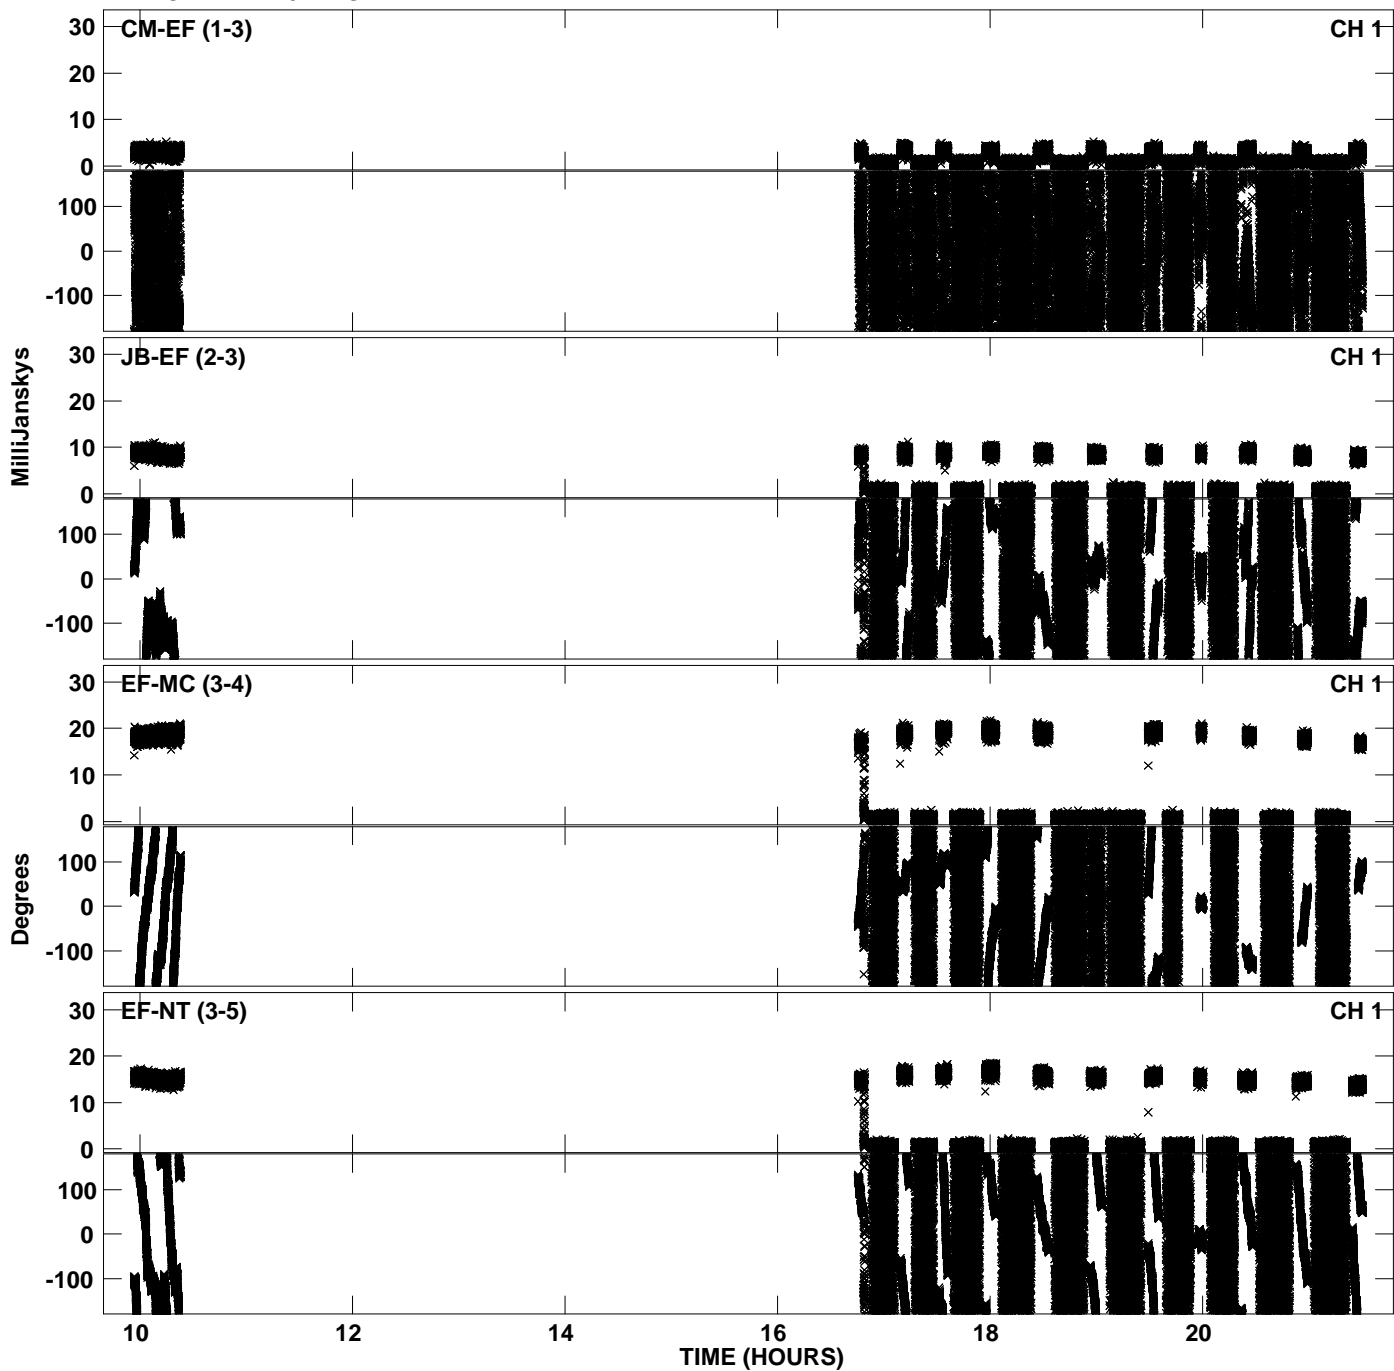

Plot file version 1 created 30-MAR-2010 13:23:28
Amplitude andPhase vs Time for EA041 3.UVDATA.1 Vect aver.
IF 1 CHAN 1 - 1024 STK LL

Plot file version 2 created 30-MAR-2010 13:23:29
Amplitude andPhase vs Time for EA041 3.UVDATA.1 Vect aver.
IF 1 CHAN 1 - 1024 STK LL

Plot file version 3 created 30-MAR-2010 13:30:01
Amplitude andPhase vs Time for EA041 3.UVDATA.1 Vect aver.
IF 1 CHAN 1 - 1024 STK RR

PLot file version 4 created 30-MAR-2010 13:30:01
Amplitude andPhase vs Time for EA041 3.UVDATA.1 Vect aver.
IF 1 CHAN 1 - 1024 STK RR