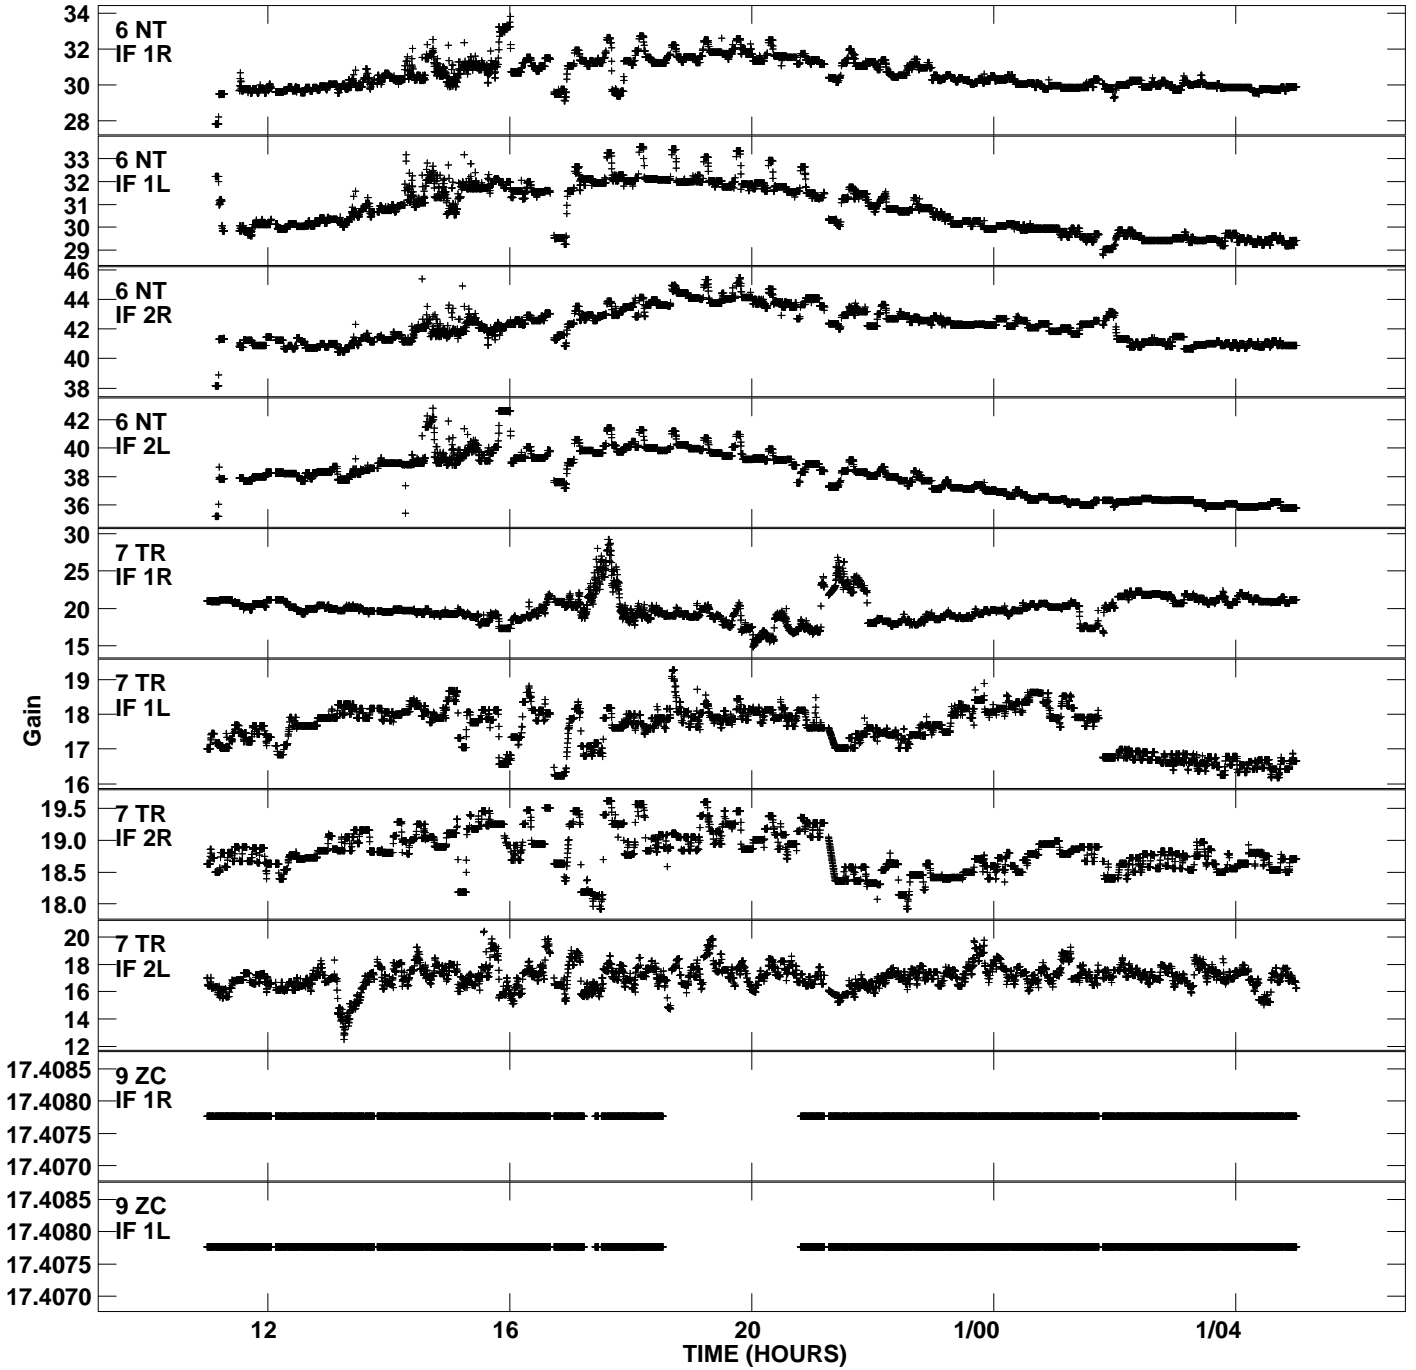

Plot file version 1 created 09-FEB-2013 02:21:10  
Gain amp vs UTC time for EA051.UVDATA.1  
CL 2 Rpol & Lpol IF 1 - 2

Plot file version 2 created 09-FEB-2013 02:21:10  
Gain amp vs UTC time for EA051.UVDATA.1  
CL 2 Rpol & Lpol IF 1 - 2

Plot file version 3 created 09-FEB-2013 02:21:10  
 Gain amp vs UTC time for EA051.UVDATA.1  
 CL 2 Rpol & Lpol IF 1 - 2

Plot file version 4 created 09-FEB-2013 02:21:10  
Gain amp vs UTC time for EA051.UVDATA.1  
CL 2 Rpol & Lpol IF 1 - 2

Plot file version 5 created 09-FEB-2013 02:21:10  
Gain amp vs UTC time for EA051.UVDATA.1  
CL 2 Rpol & Lpol IF 1 - 2