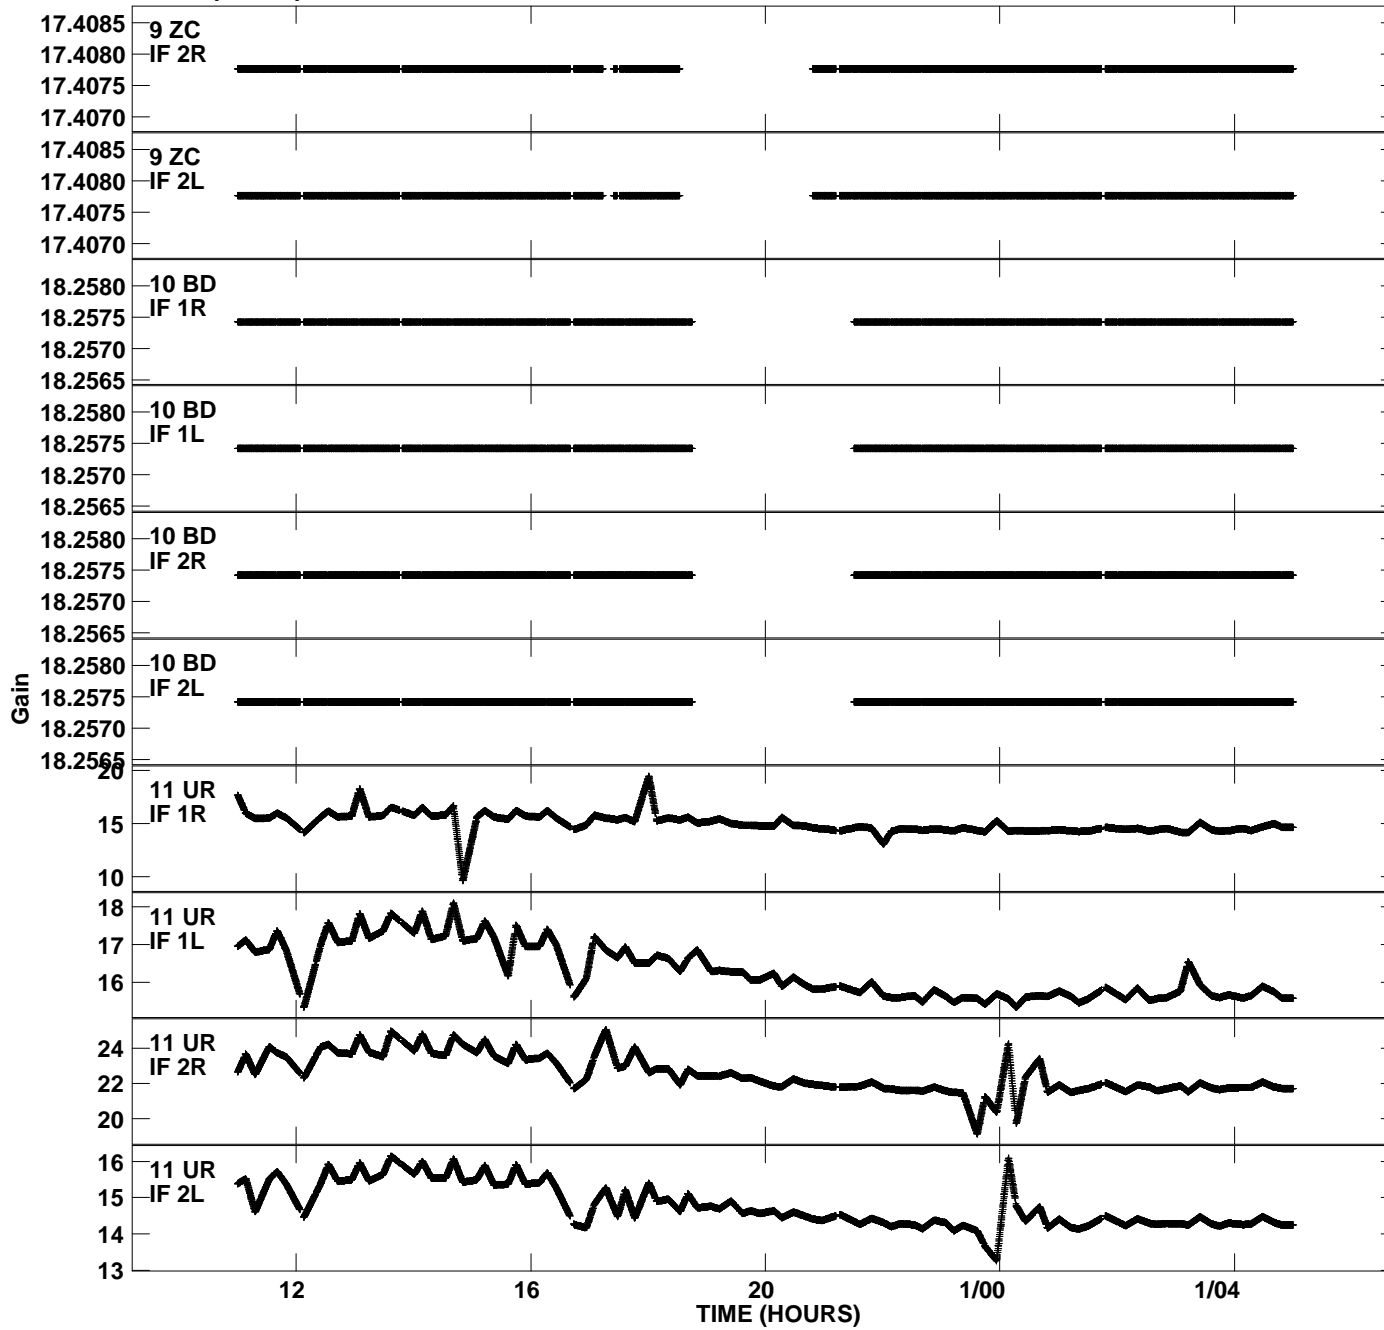

Plot file version 1 created 09-FEB-2013 02:21:10  
Gain amp vs UTC time for EA051.UVDATA.1  
CL 2 Rpol & Lpol IF 1 - 2

Plot file version 2 created 09-FEB-2013 02:21:10  
Gain amp vs UTC time for EA051.UVDATA.1  
CL 2 Rpol & Lpol IF 1 - 2

Plot file version 3 created 09-FEB-2013 02:21:10  
 Gain amp vs UTC time for EA051.UVDATA.1  
 CL 2 Rpol & Lpol IF 1 - 2

Plot file version 4 created 09-FEB-2013 02:21:10  
Gain amp vs UTC time for EA051.UVDATA.1  
CL 2 Rpol & Lpol IF 1 - 2

Plot file version 5 created 09-FEB-2013 02:21:10  
Gain amp vs UTC time for EA051.UVDATA.1  
CL 2 Rpol & Lpol IF 1 - 2