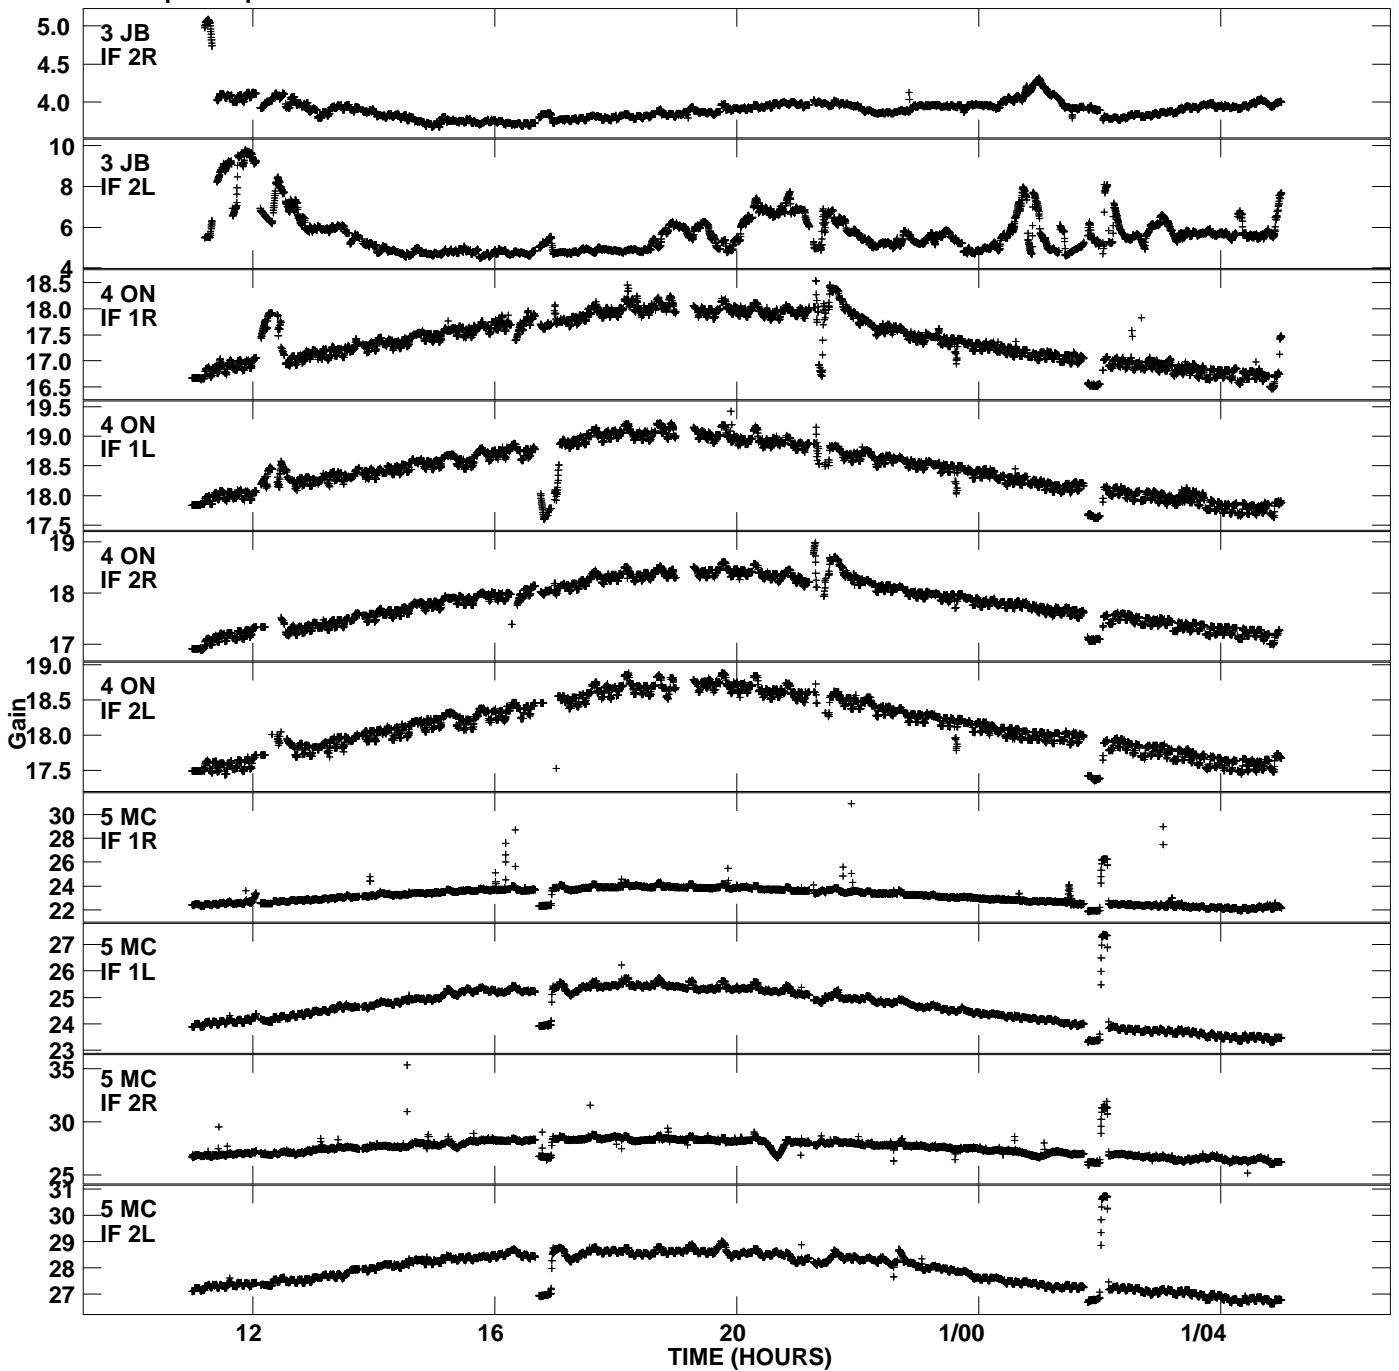

Plot file version 1 created 09-FEB-2013 02:21:10  
Gain amp vs UTC time for EA051.UVDATA.1  
CL 2 Rpol & Lpol IF 1 - 2

Plot file version 2 created 09-FEB-2013 02:21:10  
Gain amp vs UTC time for EA051.UVDATA.1  
CL 2 Rpol & Lpol IF 1 - 2

Plot file version 3 created 09-FEB-2013 02:21:10  
 Gain amp vs UTC time for EA051.UVDATA.1  
 CL 2 Rpol & Lpol IF 1 - 2

Plot file version 4 created 09-FEB-2013 02:21:10  
Gain amp vs UTC time for EA051.UVDATA.1  
CL 2 Rpol & Lpol IF 1 - 2

Plot file version 5 created 09-FEB-2013 02:21:10  
Gain amp vs UTC time for EA051.UVDATA.1  
CL 2 Rpol & Lpol IF 1 - 2