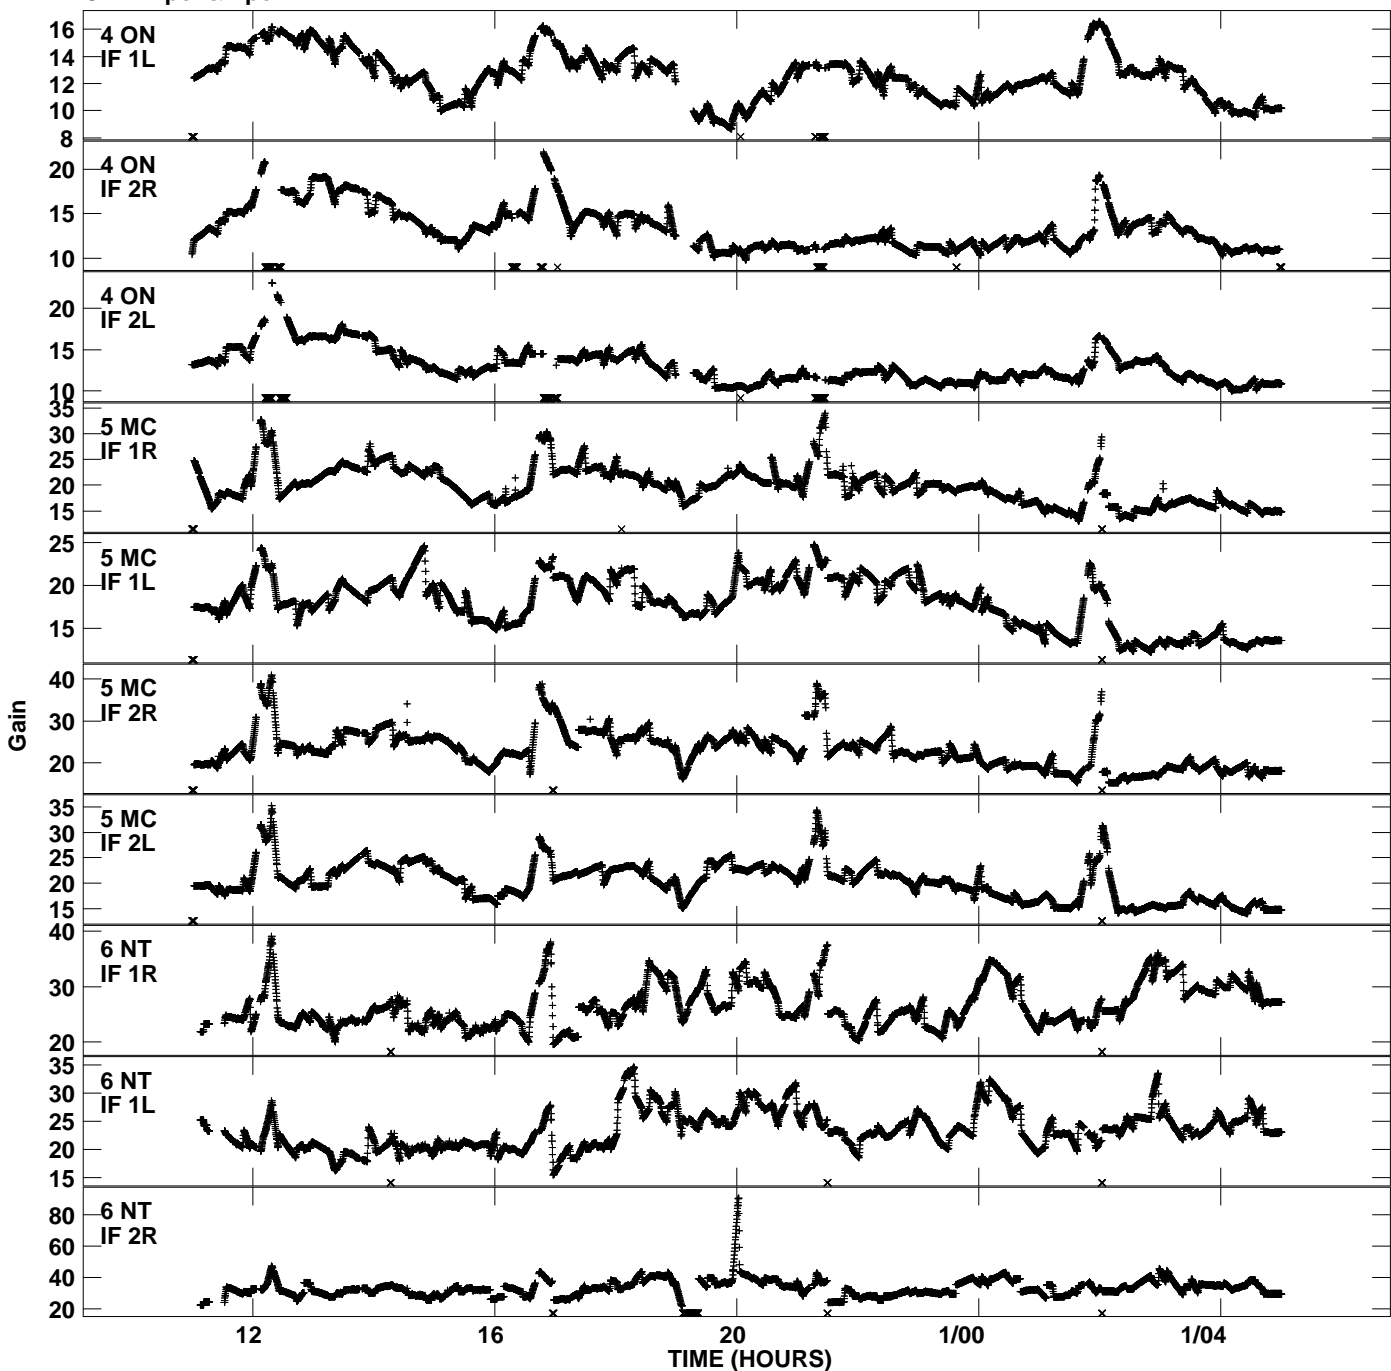

Plot file version 1 created 13-FEB-2013 08:33:31  
Gain amp vs UTC time for EA051.TMP.1  
CL 4 Rpol & Lpol IF 1 - 2

Plot file version 2 created 13-FEB-2013 08:33:31  
Gain amp vs UTC time for EA051.TMP.1  
CL 4 Rpol & Lpol IF 1 - 2

Plot file version 3 created 13-FEB-2013 08:33:31  
Gain amp vs UTC time for EA051.TMP.1  
CL 4 Rpol & Lpol IF 1 - 2

Plot file version 4 created 13-FEB-2013 08:33:31  
Gain amp vs UTC time for EA051.TMP.1  
CL 4 Rpol & Lpol IF 1 - 2