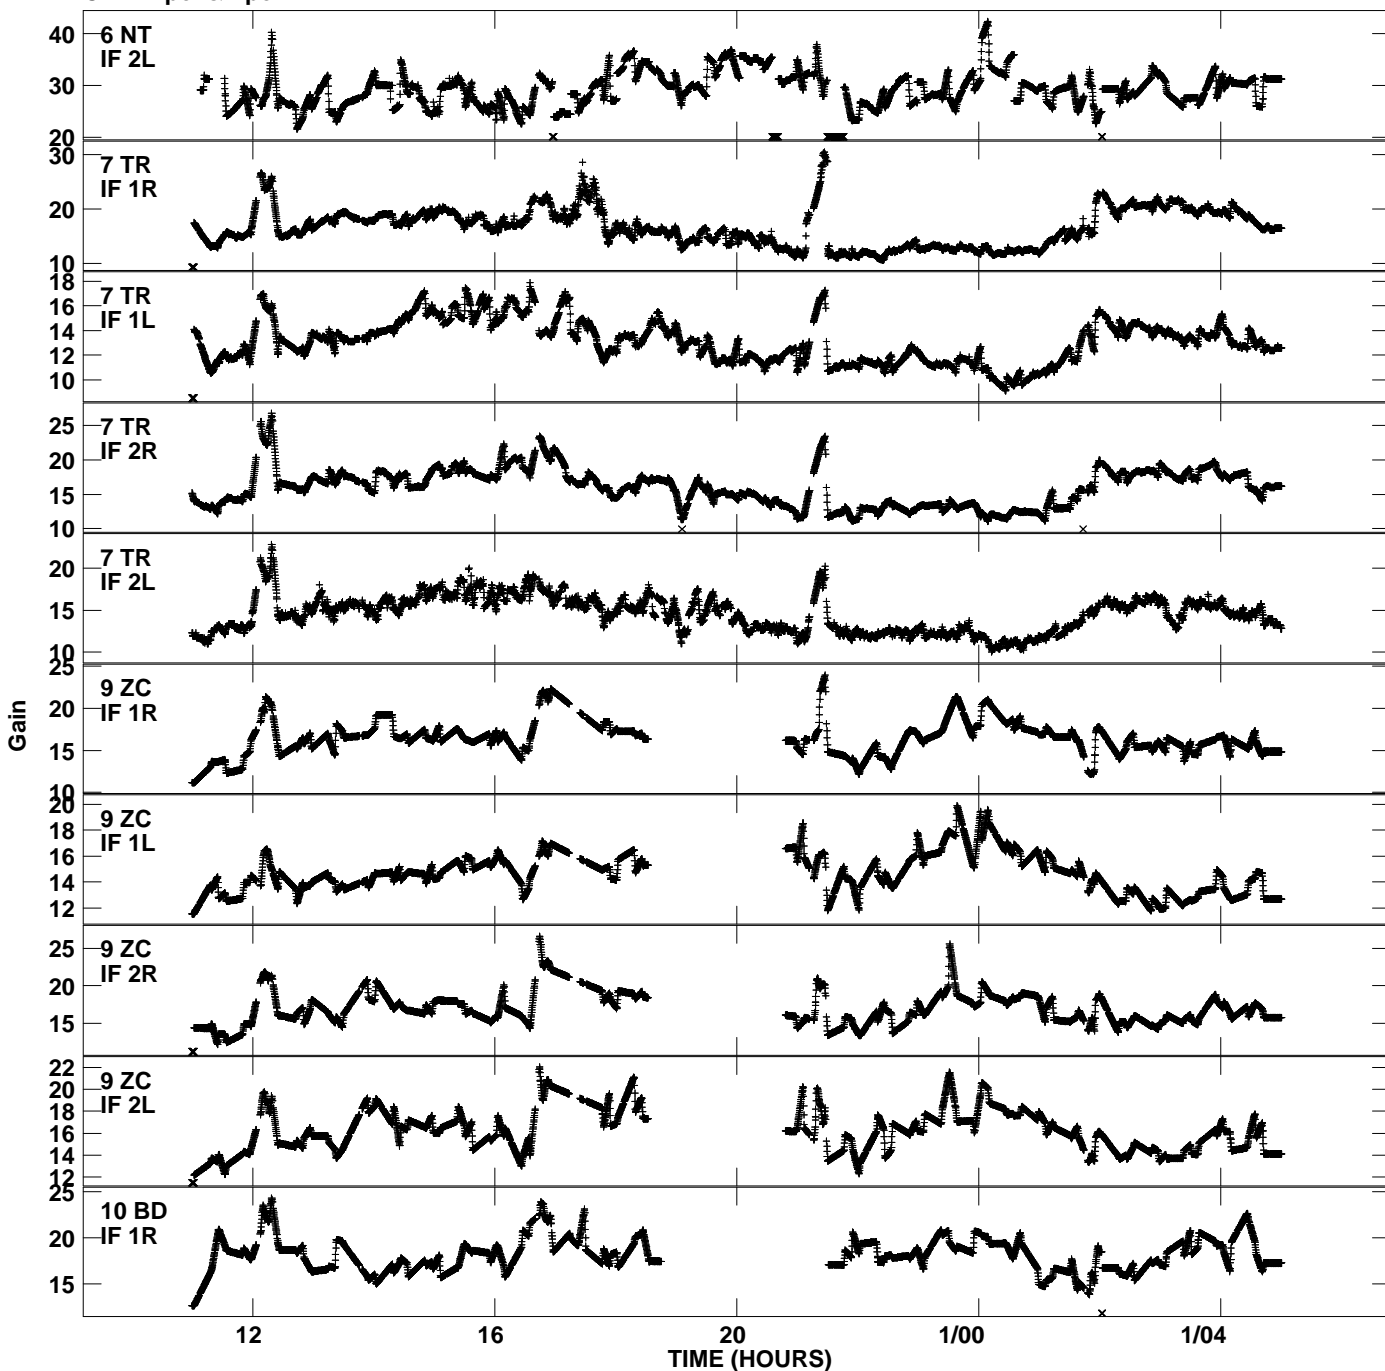

Plot file version 1 created 13-FEB-2013 08:33:31  
Gain amp vs UTC time for EA051.TMP.1  
CL 4 Rpol & Lpol IF 1 - 2

Plot file version 2 created 13-FEB-2013 08:33:31  
Gain amp vs UTC time for EA051.TMP.1  
CL 4 Rpol & Lpol IF 1 - 2

Plot file version 3 created 13-FEB-2013 08:33:31  
Gain amp vs UTC time for EA051.TMP.1  
CL 4 Rpol & Lpol IF 1 - 2

Plot file version 4 created 13-FEB-2013 08:33:31  
Gain amp vs UTC time for EA051.TMP.1  
CL 4 Rpol & Lpol IF 1 - 2