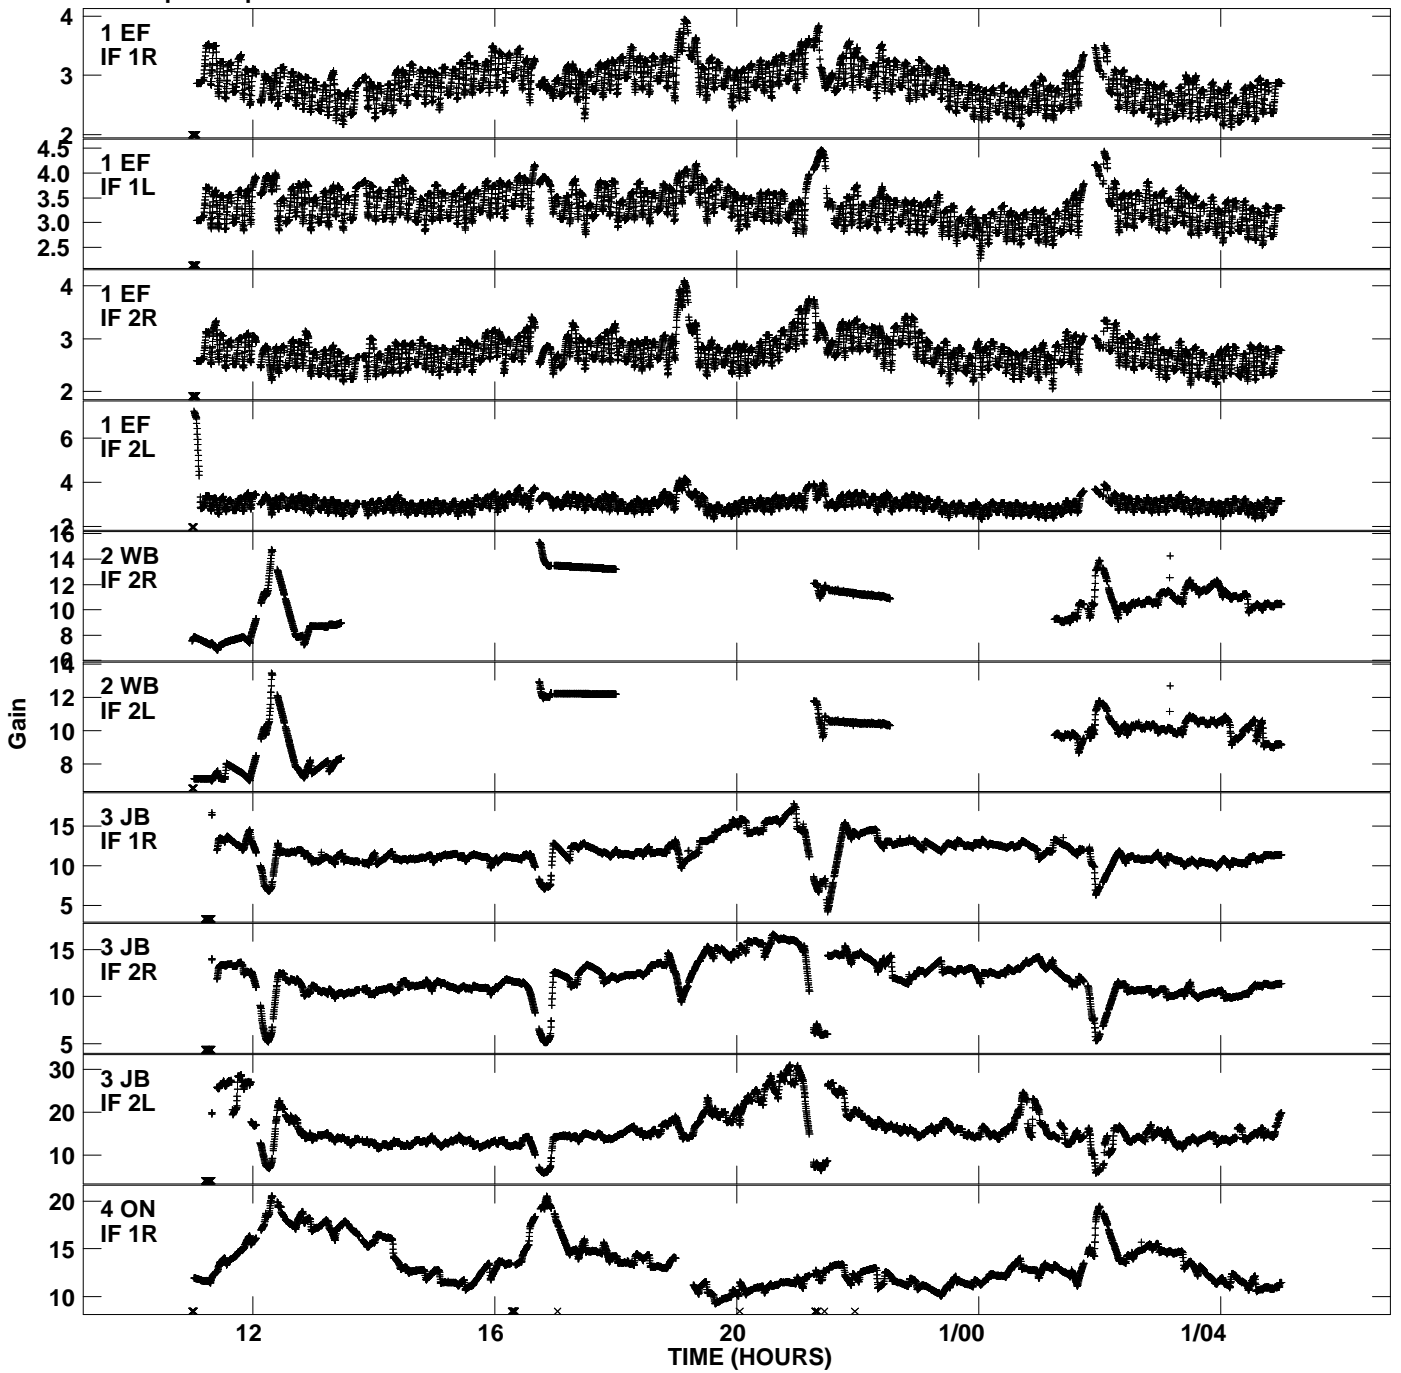

Plot file version 1 created 13-FEB-2013 08:33:31  
Gain amp vs UTC time for EA051.TMP.1  
CL 4 Rpol & Lpol IF 1 - 2

Plot file version 2 created 13-FEB-2013 08:33:31  
Gain amp vs UTC time for EA051.TMP.1  
CL 4 Rpol & Lpol IF 1 - 2

Plot file version 3 created 13-FEB-2013 08:33:31  
Gain amp vs UTC time for EA051.TMP.1  
CL 4 Rpol & Lpol IF 1 - 2

Plot file version 4 created 13-FEB-2013 08:33:31  
Gain amp vs UTC time for EA051.TMP.1  
CL 4 Rpol & Lpol IF 1 - 2