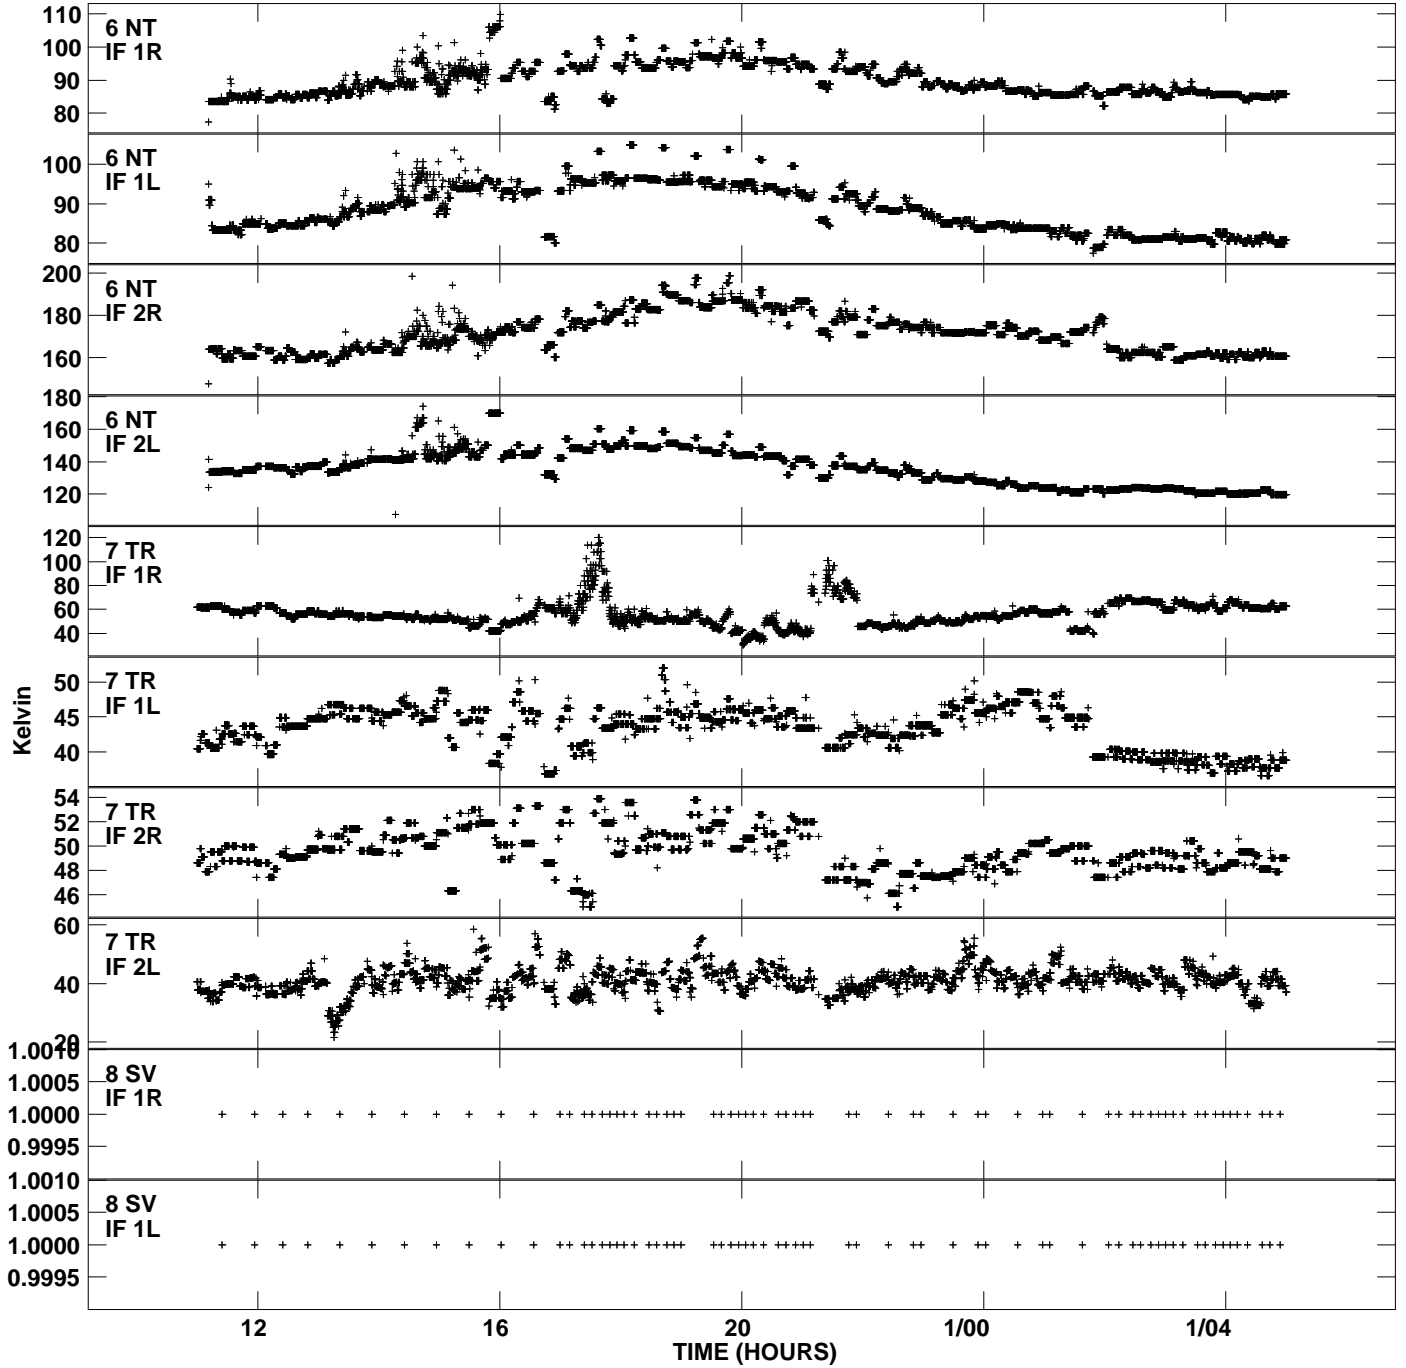

Plot file version 1 created 09-FEB-2013 02:21:06
Tsys vs UTC time for EA051.UVDATA.1
TY 1 Rpol & Lpol IF 1 - 2

Plot file version 2 created 09-FEB-2013 02:21:06
Tsyst vs UTC time for EA051.UVDATA.1
TY 1 Rpol & Lpol IF 1 - 2

Plot file version 3 created 09-FEB-2013 02:21:06
 Tsys vs UTC time for EA051.UVDATA.1
 TY 1 Rpol & Lpol IF 1 - 2

Plot file version 4 created 09-FEB-2013 02:21:07
 Tsys vs UTC time for EA051.UVDATA.1
 TY 1 Rpol & Lpol IF 1 - 2

Plot file version 5 created 09-FEB-2013 02:21:07
Tsyst vs UTC time for EA051.UVDATA.1
TY 1 Rpol & Lpol IF 1 - 2