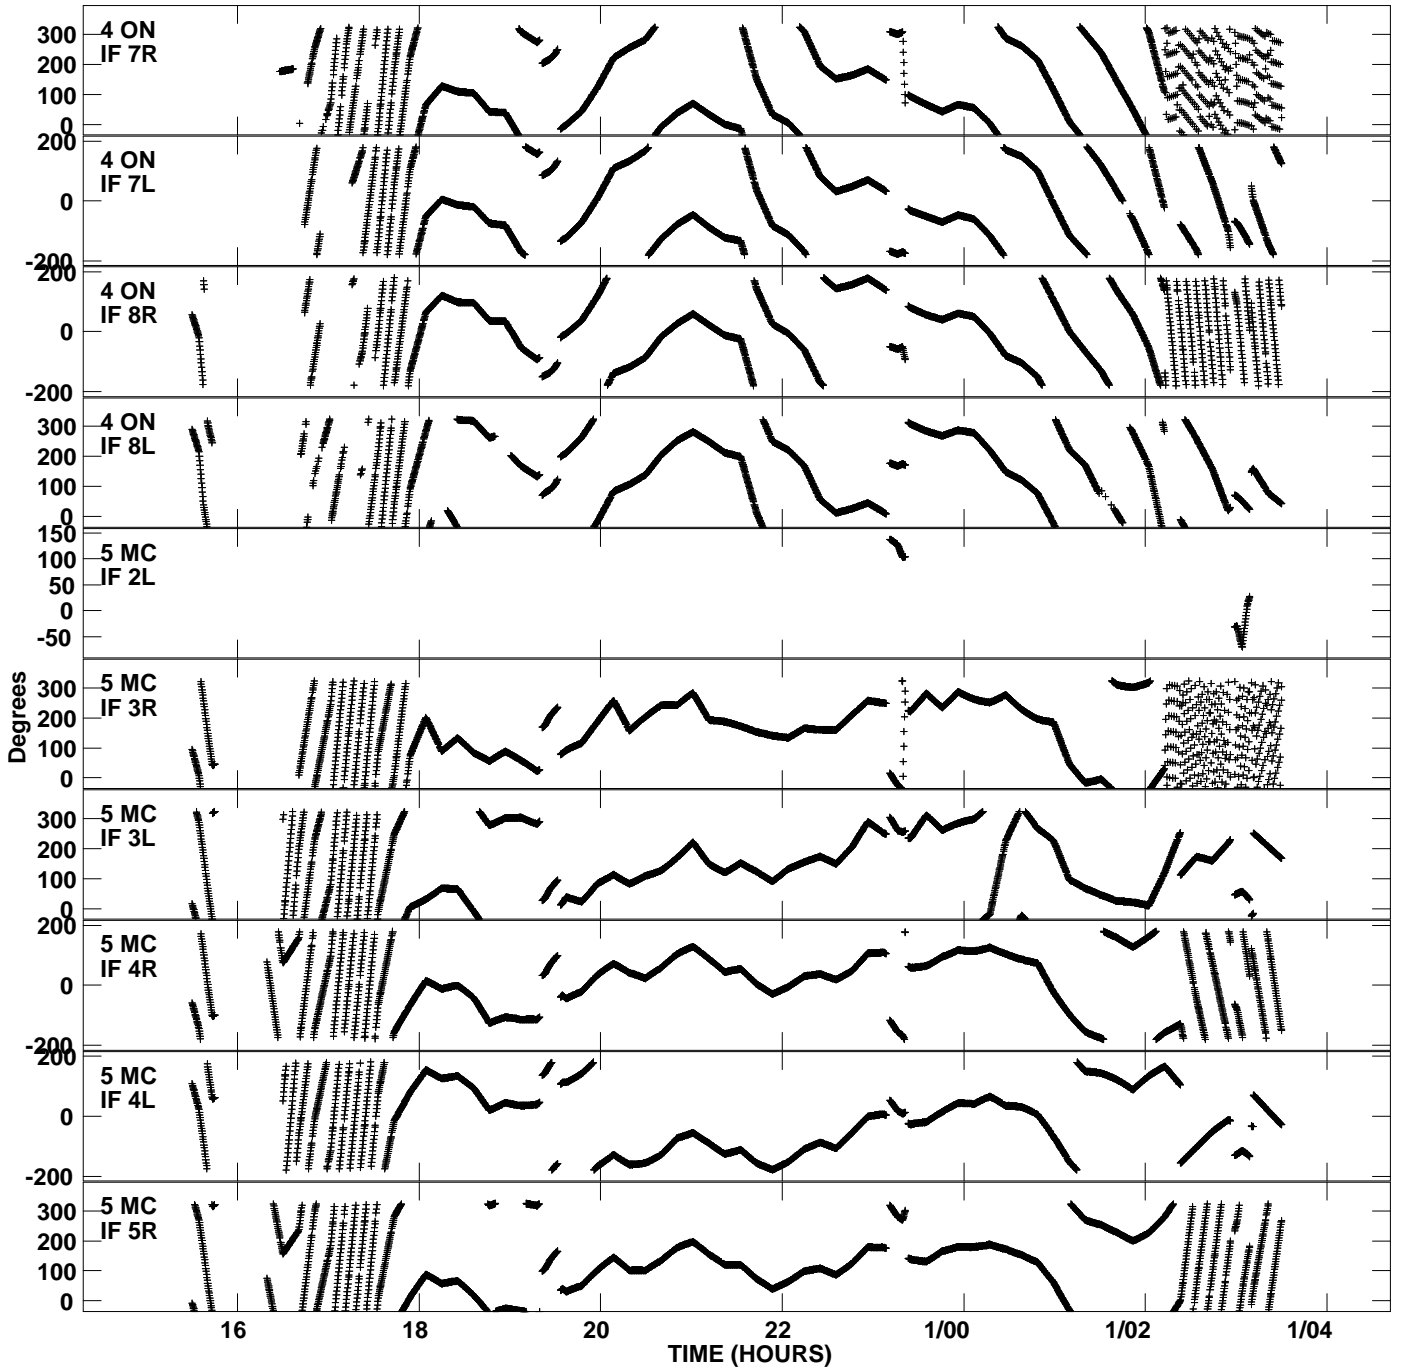

Plot file version 3 created 13-JAN-2014 17:01:47
Gain phs vs UTC time for EA054_1.UVDATA.1
CL 3 Rpol & Lpol IF 1 - 8

Plot file version 4 created 13-JAN-2014 17:01:47
Gain phs vs UTC time for EA054_1.UVDATA.1
CL 3 Rpol & Lpol IF 1 - 8

Plot file version 5 created 13-JAN-2014 17:01:47
Gain phs vs UTC time for EA054_1.UVDATA.1
CL 3 Rpol & Lpol IF 1 - 8

Plot file version 6 created 13-JAN-2014 17:01:47
Gain phs vs UTC time for EA054_1.UVDATA.1
CL 3 Rpol & Lpol IF 1 - 8

Plot file version 7 created 13-JAN-2014 17:01:47
Gain phs vs UTC time for EA054_1.UVDATA.1
CL 3 Rpol & Lpol IF 1 - 8

Plot file version 8 created 13-JAN-2014 17:01:47
Gain phs vs UTC time for EA054_1.UVDATA.1
CL 3 Rpol & Lpol IF 1 - 8

Plot file version 9 created 13-JAN-2014 17:01:47
Gain phs vs UTC time for EA054_1.UVDATA.1
CL 3 Rpol & Lpol IF 1 - 8

Plot file version 10 created 13-JAN-2014 17:01:47
Gain phs vs UTC time for EA054_1.UVDATA.1
CL 3 Rpol & Lpol IF 1 - 8