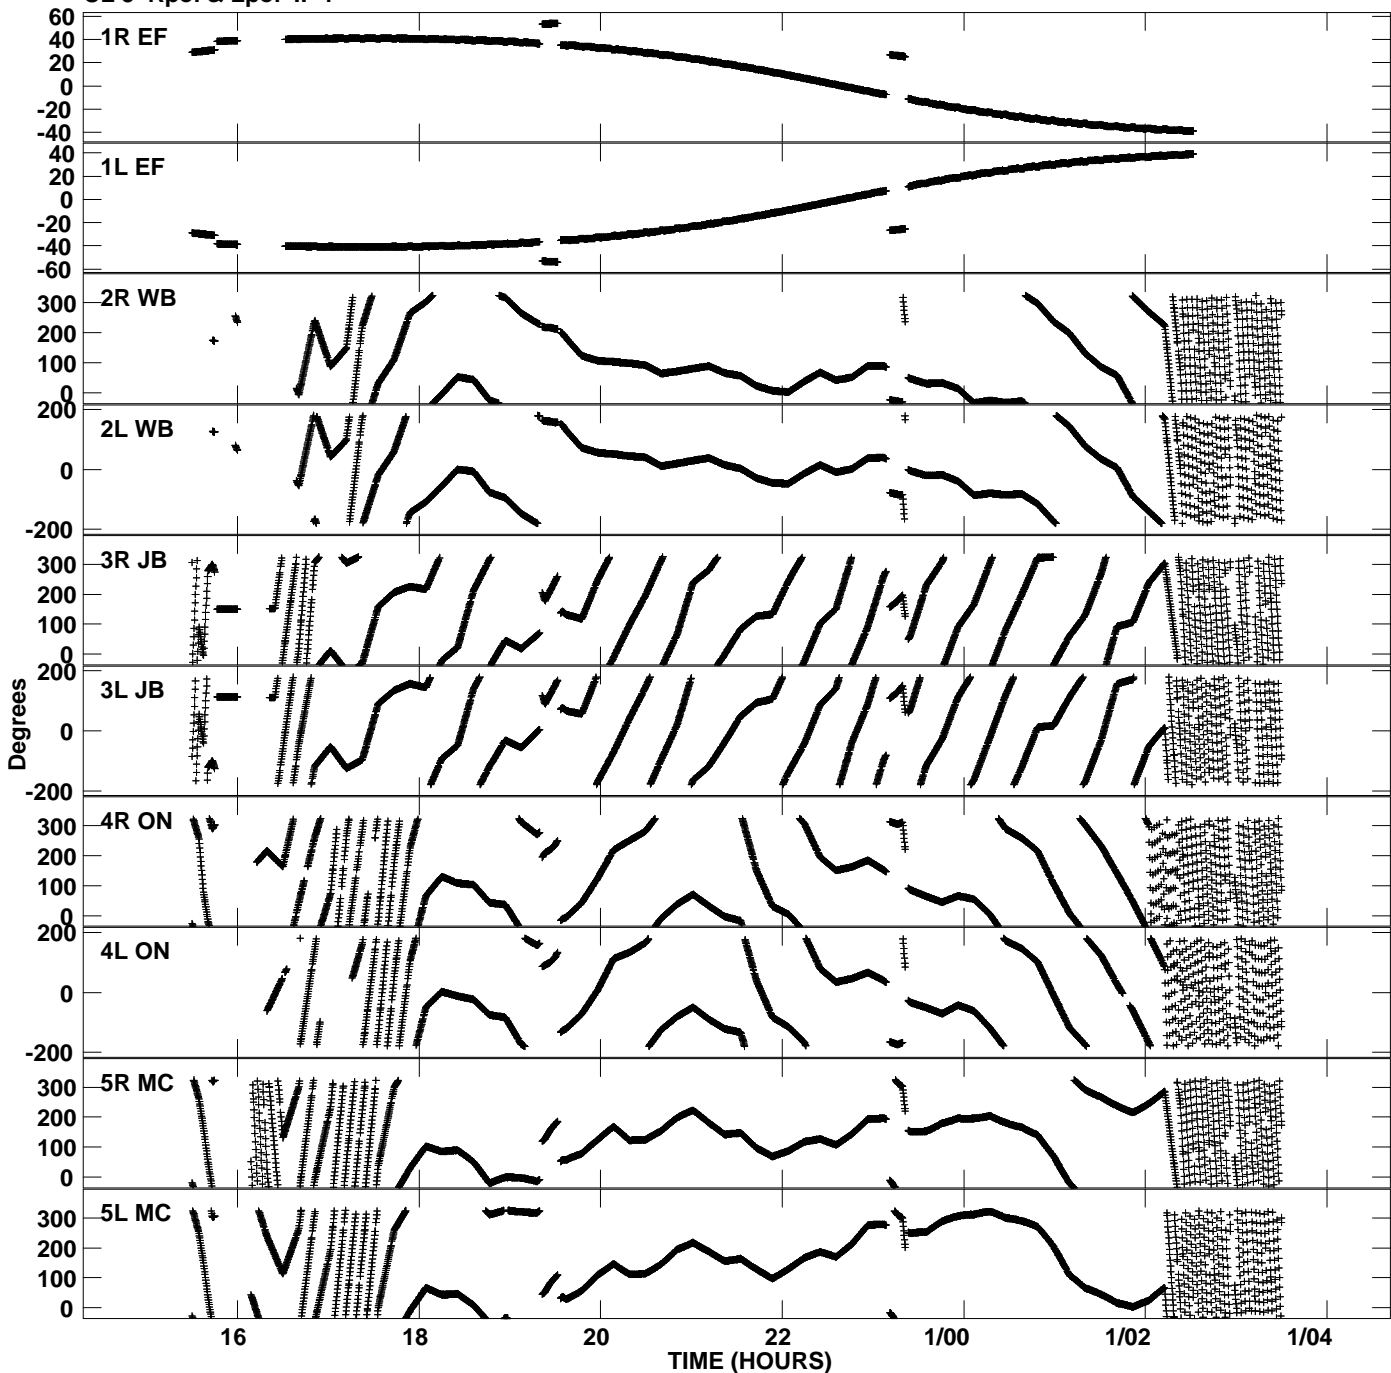

Plot file version 1 created 14-JAN-2014 12:35:09
Gain phs vs UTC time for EA054_2.UVDATA.1
CL 3 Rpol & Lpol IF 1

Plot file version 2 created 14-JAN-2014 12:35:09
Gain phs vs UTC time for EA054_2.UVDATA.1
CL 3 Rpol & Lpol IF 1