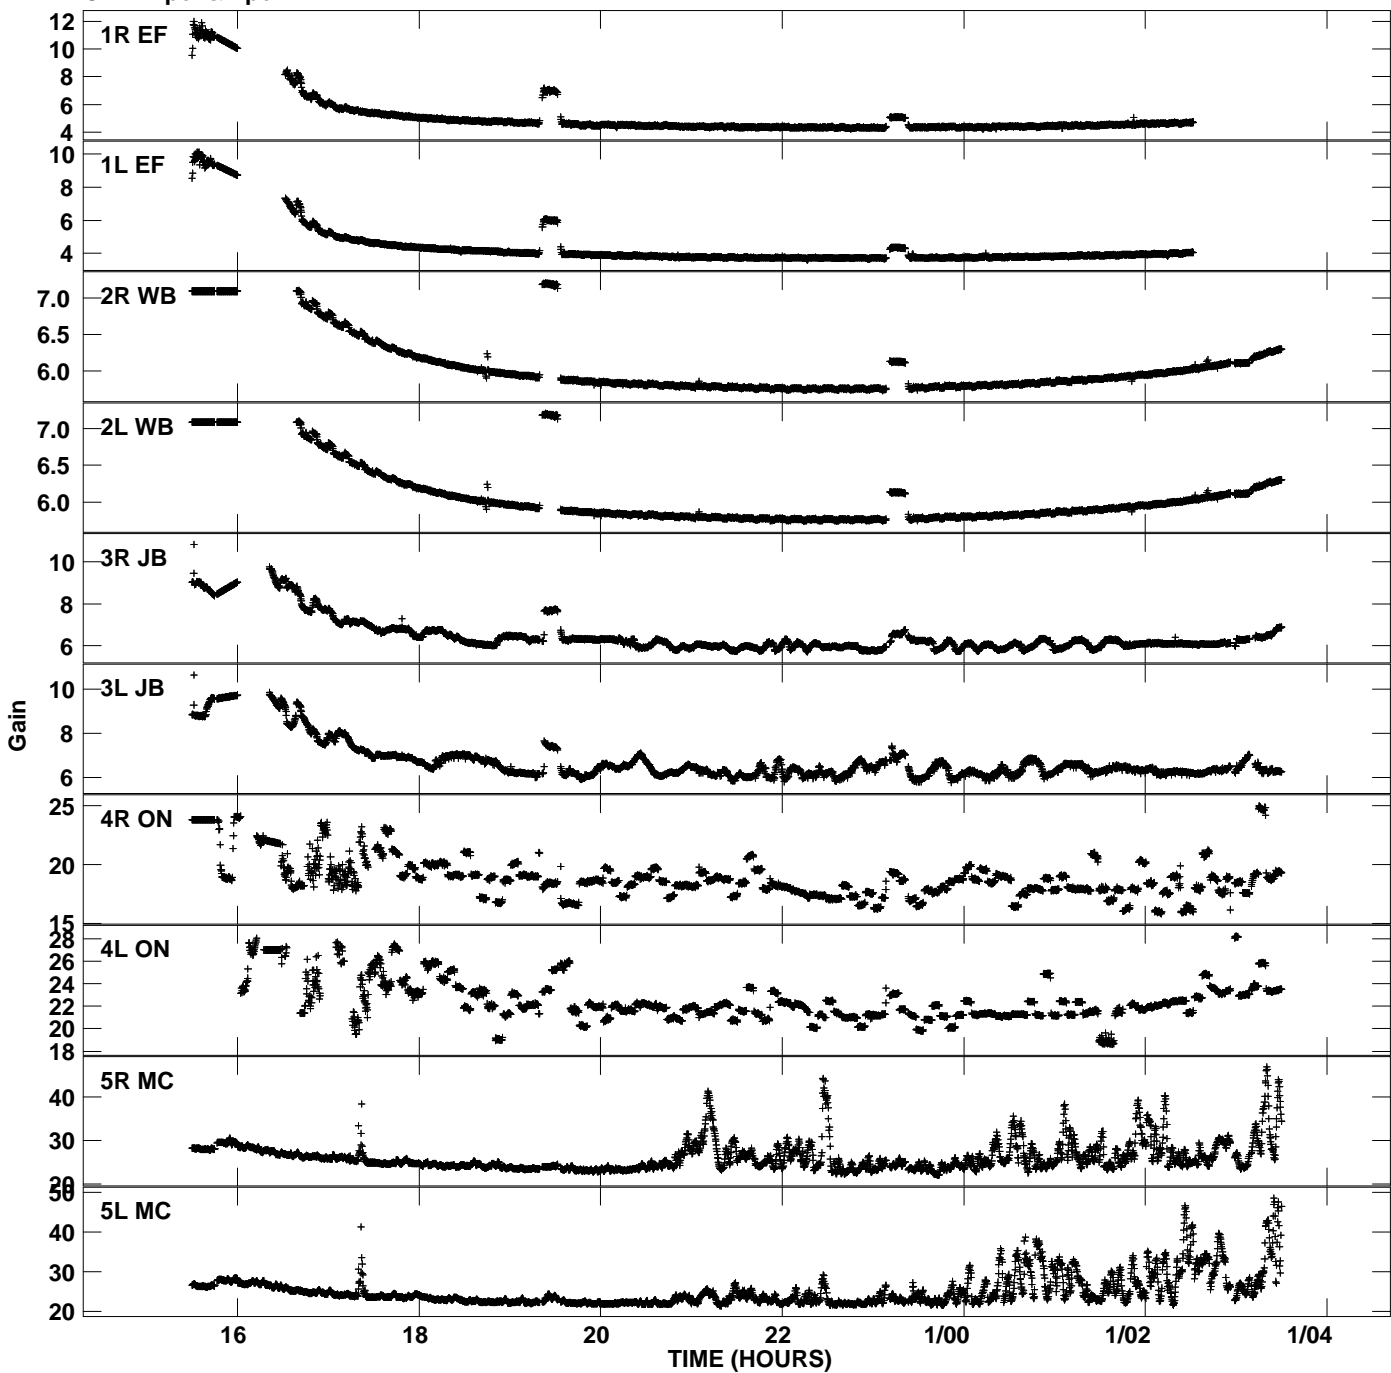

Plot file version 1 created 14-JAN-2014 10:19:01
Gain amp vs UTC time for EA054_2.UVDATA.1
CL 2 Rpol & Lpol IF 1

Plot file version 2 created 14-JAN-2014 10:19:01
Gain amp vs UTC time for EA054_2.UVDATA.1
CL 2 Rpol & Lpol IF 1