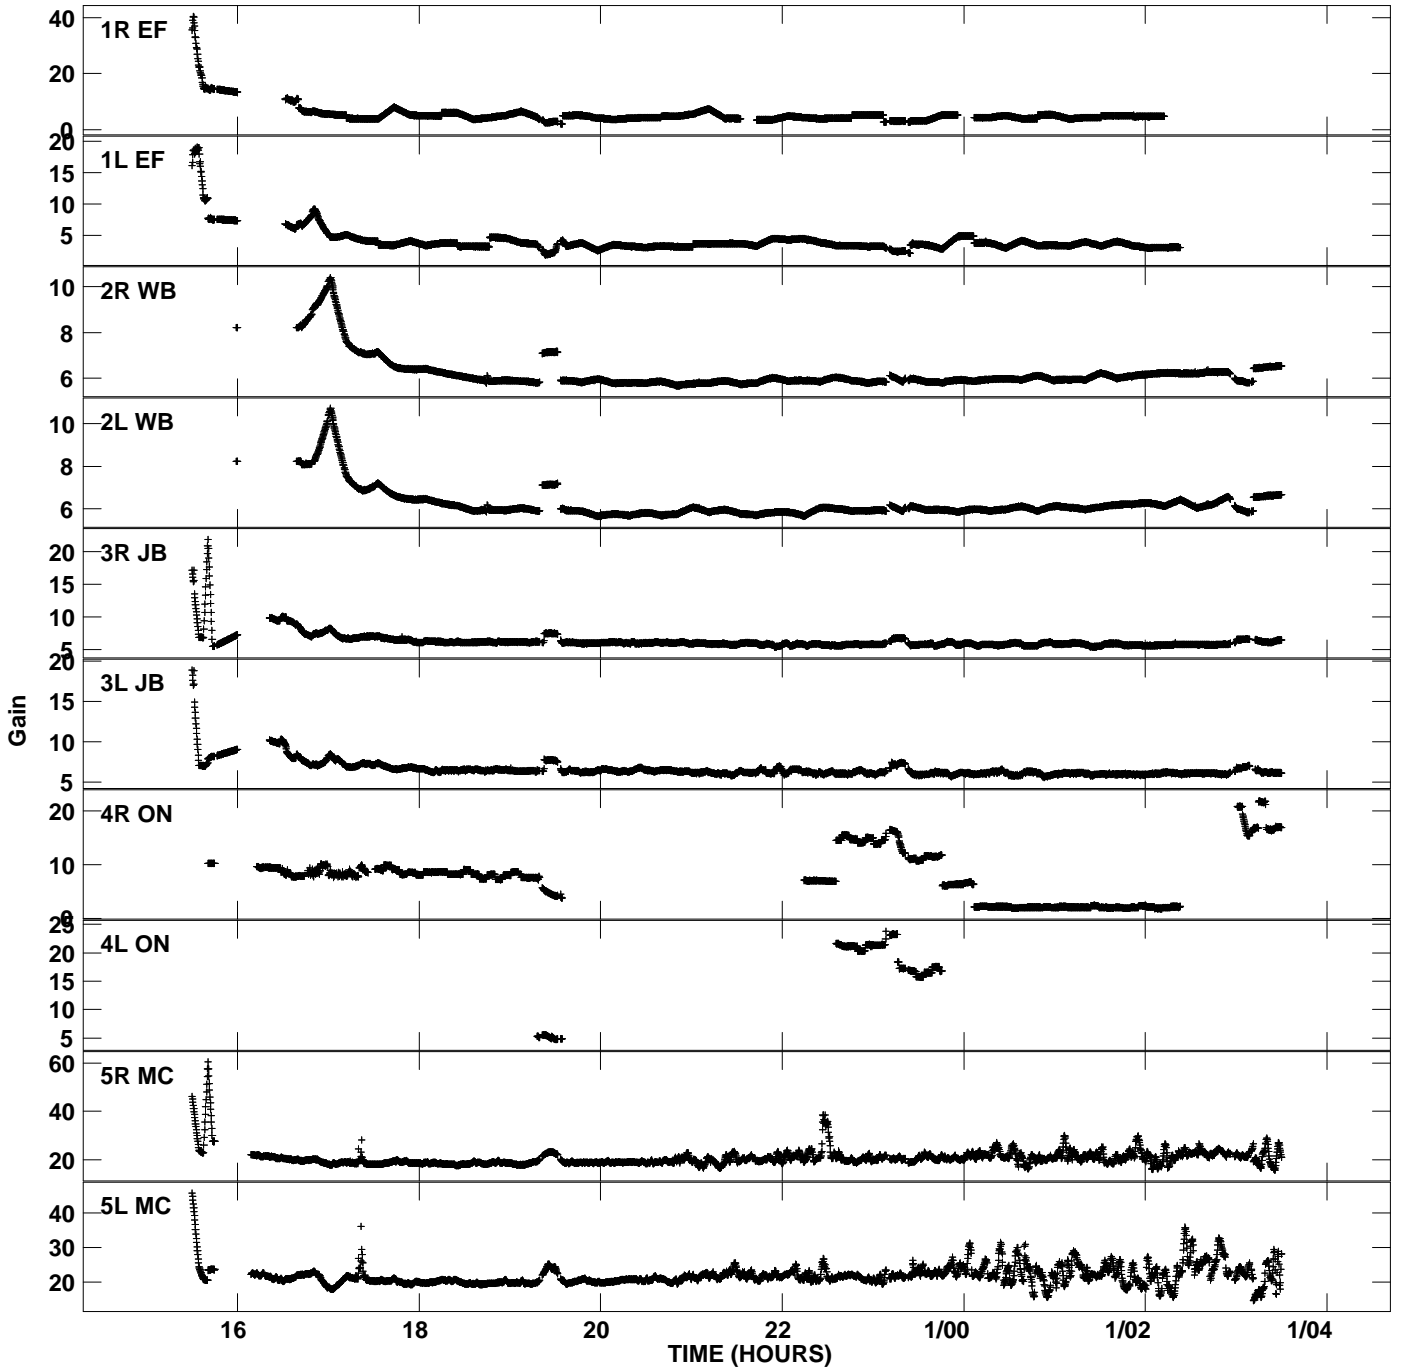

Plot file version 1 created 14-JAN-2014 13:34:07
Gain amp vs UTC time for EA054_2.TMP.1
CL 4 Rpol & Lpol IF 1

Plot file version 2 created 14-JAN-2014 13:34:07
Gain amp vs UTC time for EA054_2.TMP.1
CL 4 Rpol & Lpol IF 1