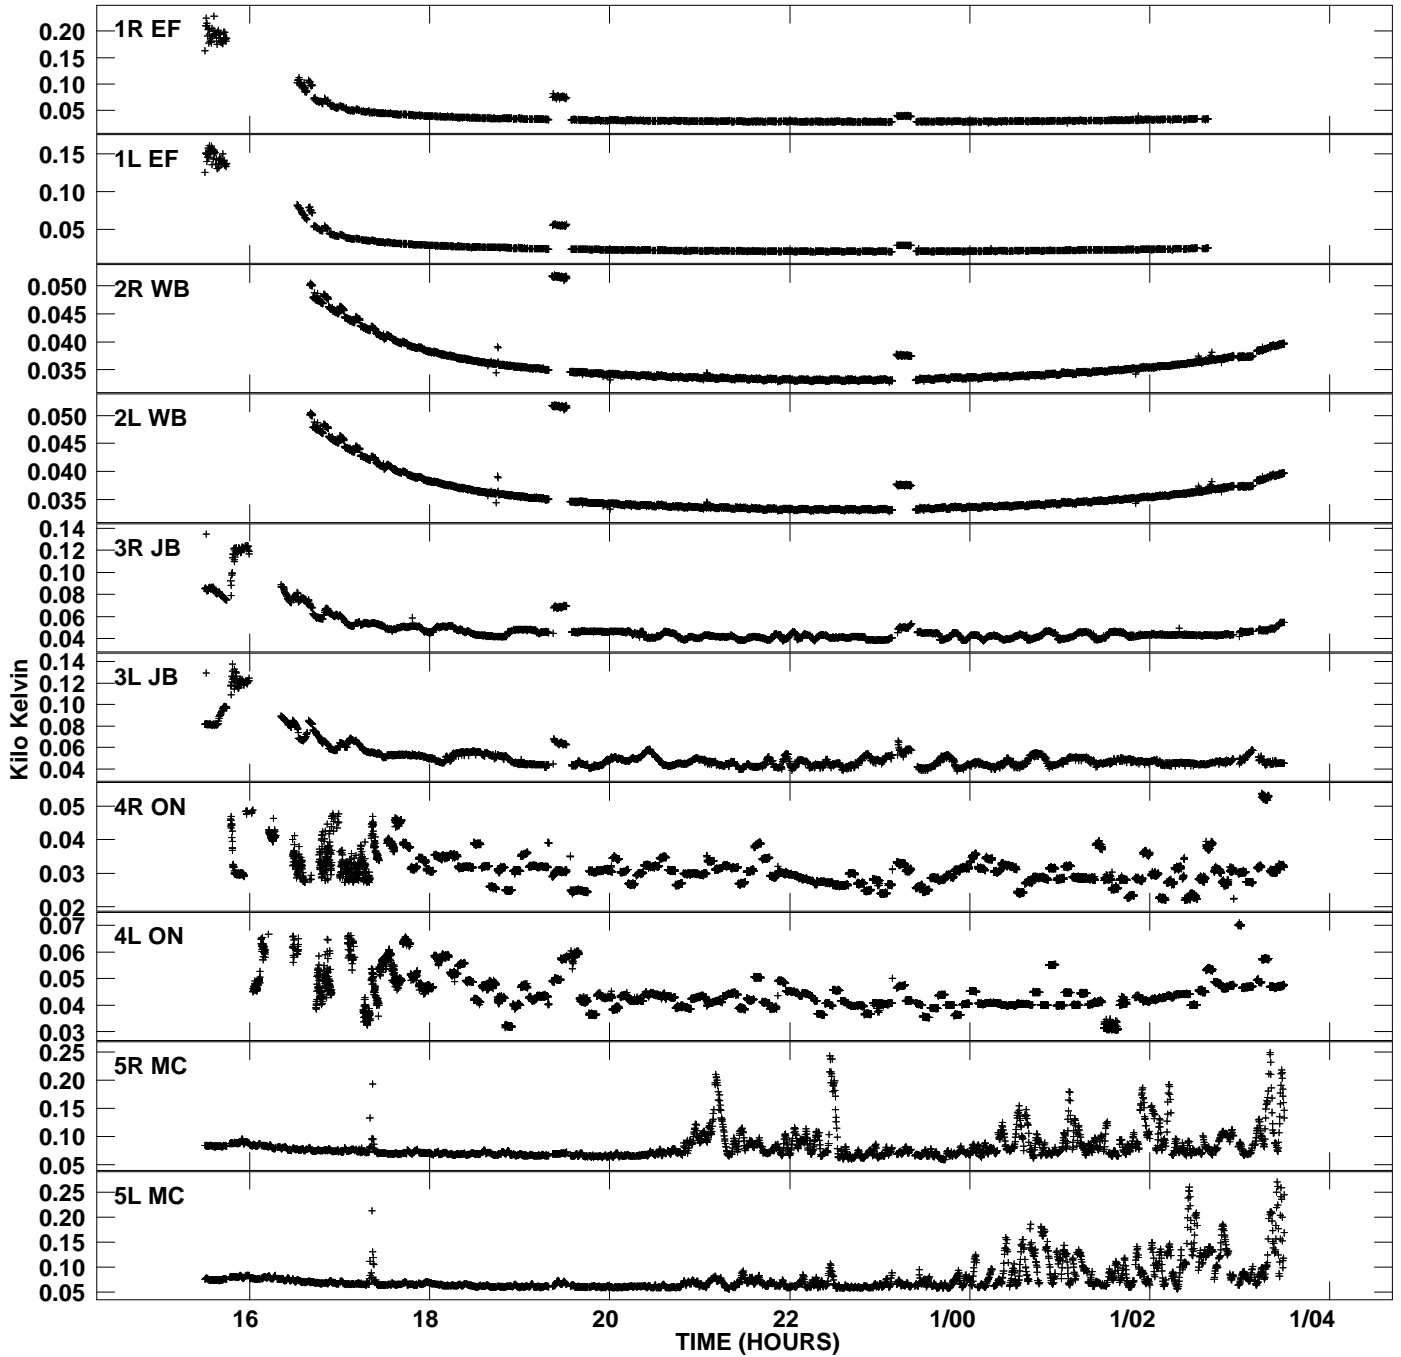

Plot file version 1 created 14-JAN-2014 10:18:59
Tsys vs UTC time for EA054_2.UVDATA.1
TY 1 Rpol & Lpol IF 1

Plot file version 2 created 14-JAN-2014 10:18:59
Tsys vs UTC time for EA054_2.UVDATA.1
TY 1 Rpol & Lpol IF 1

Plot file version 3 created 14-JAN-2014 10:18:59
Tsys vs UTC time for EA054_2.UVDATA.1
TY 1 Rpol & Lpol IF 1