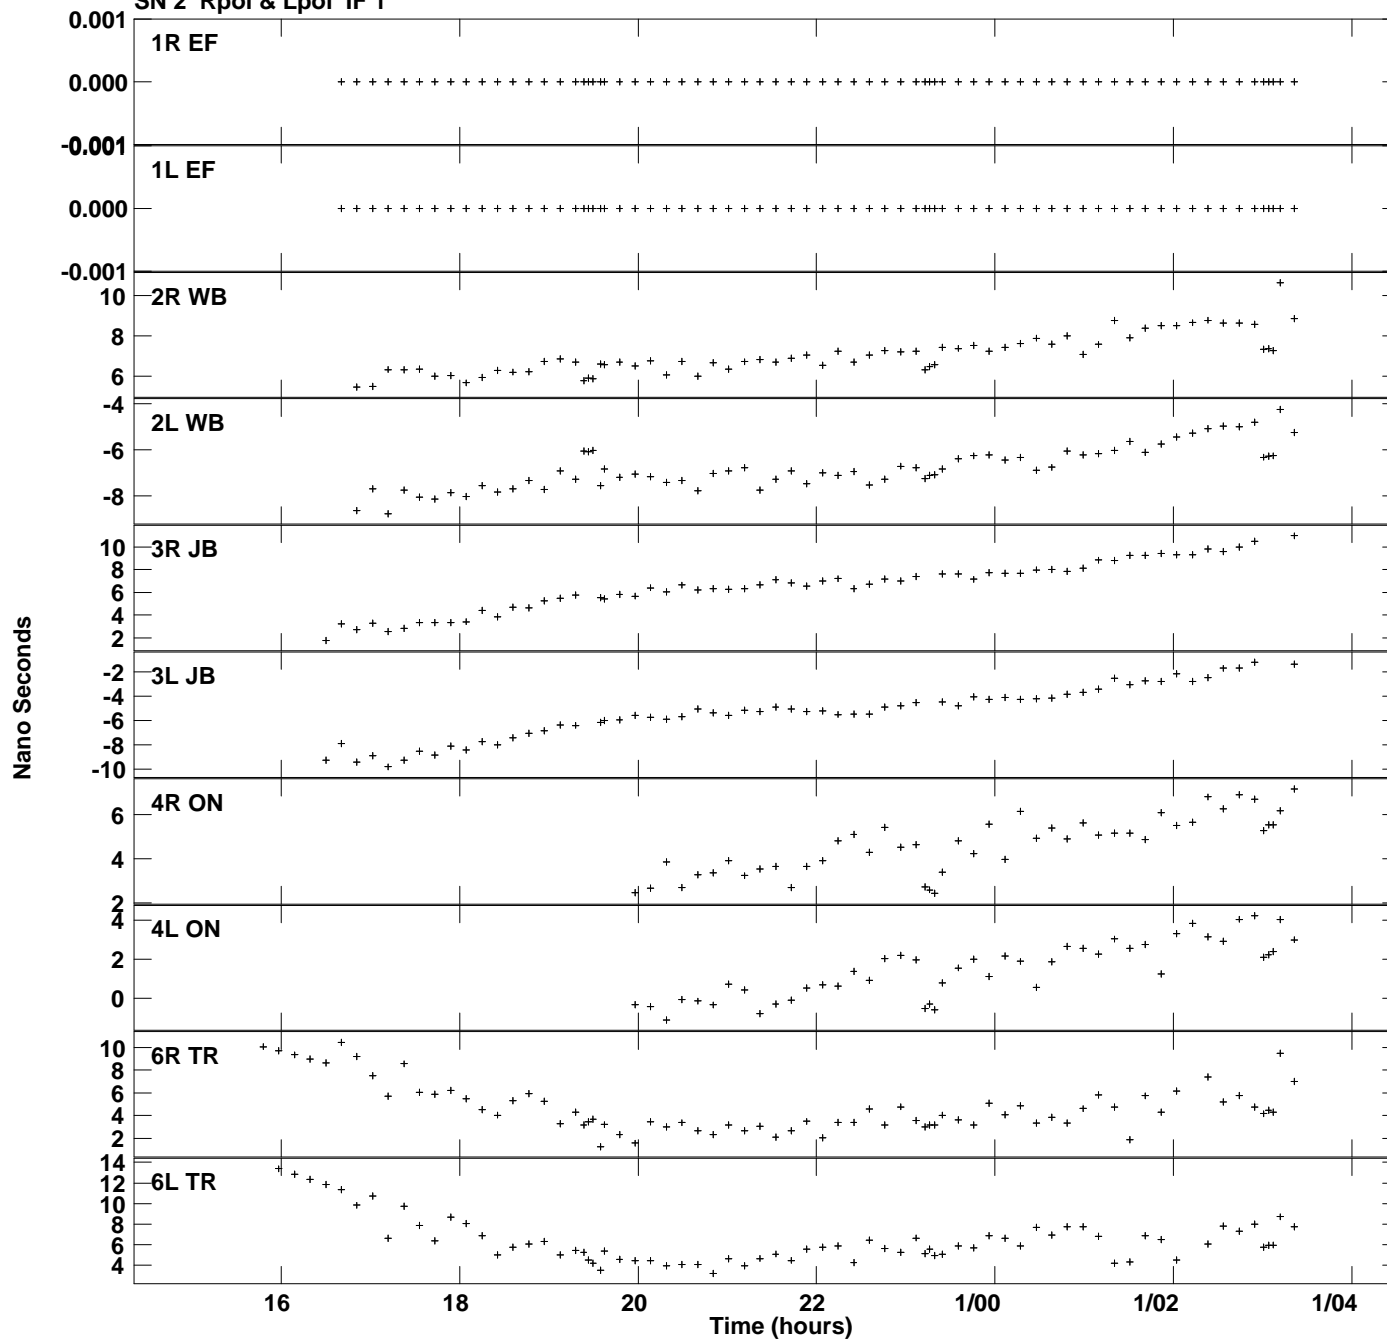

Plot file version 1 created 03-FEB-2015 11:55:30
Delay vs UTC time for EA055A_2.UVDATA.1
SN 2 Rpol & Lpol IF 1

Plot file version 2 created 03-FEB-2015 11:55:30
Delay vs UTC time for EA055A_2.UVDATA.1
SN 2 Rpol & Lpol IF 1