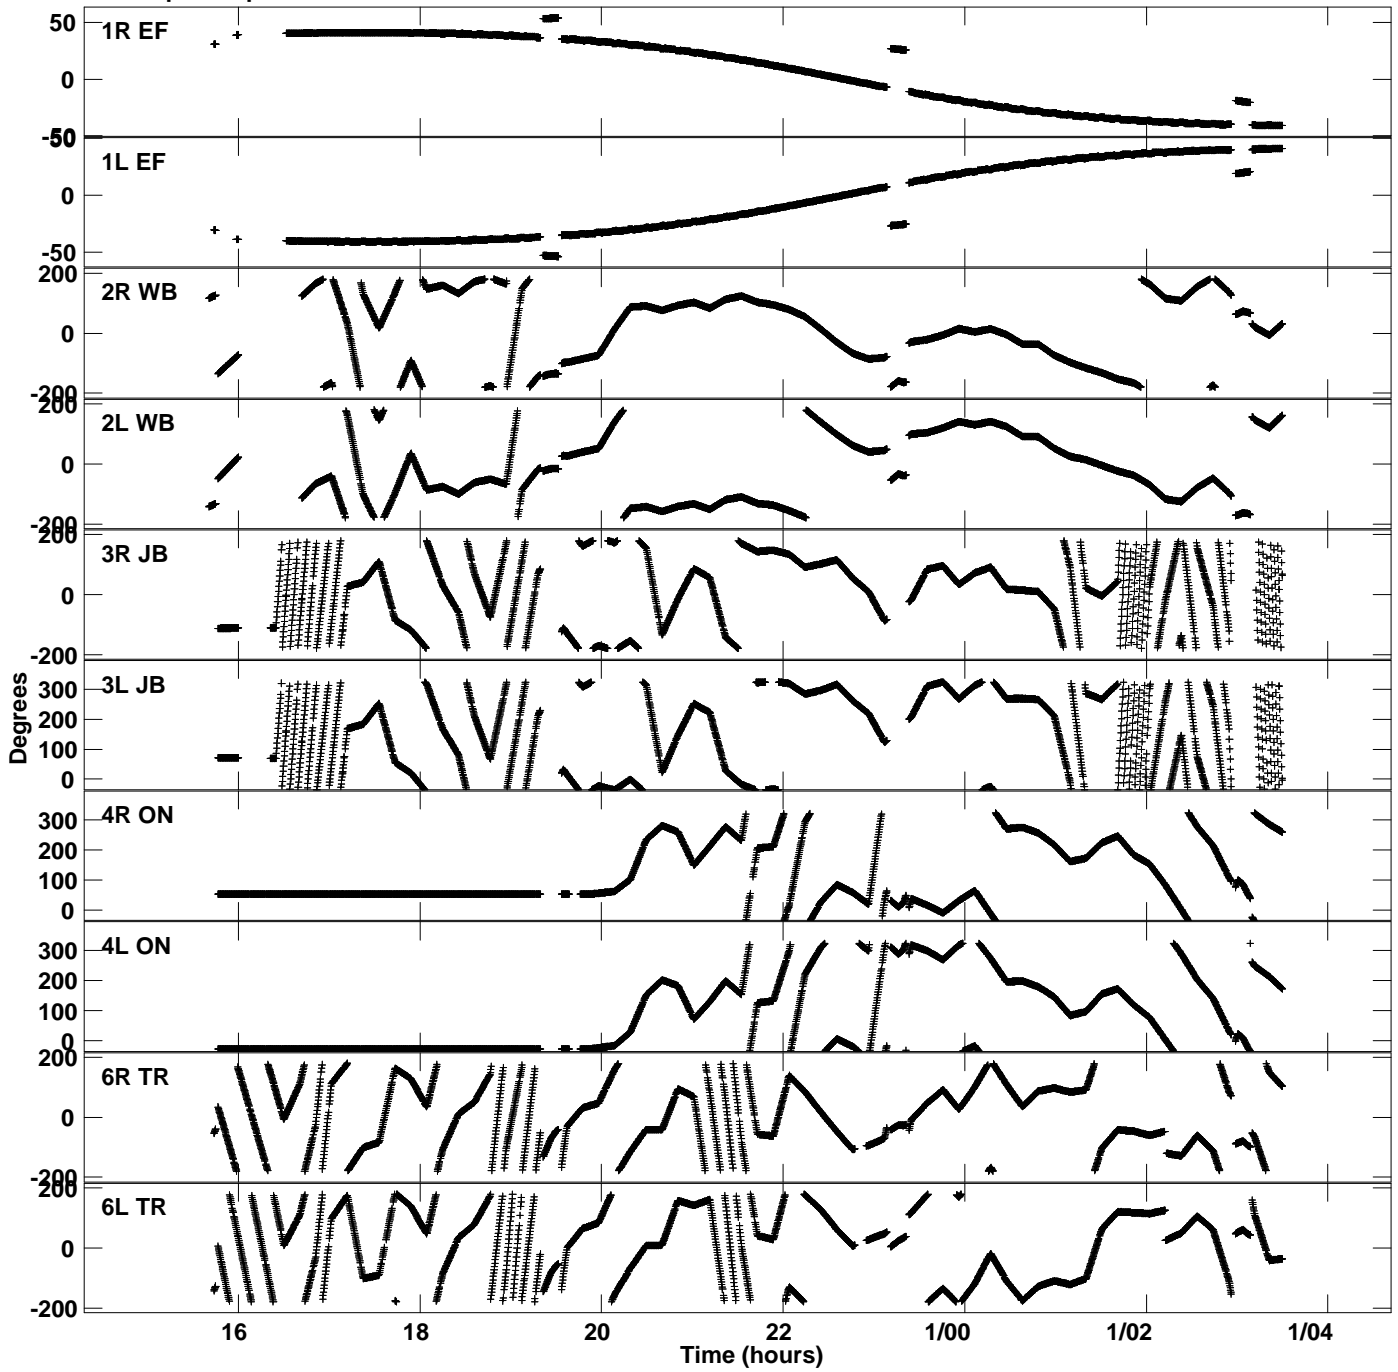

Plot file version 1 created 03-FEB-2015 11:55:30
Gain phs vs UTC time for EA055A_2.UVDATA.1
CL 3 Rpol & Lpol IF 1

Plot file version 2 created 03-FEB-2015 11:55:30
Gain phs vs UTC time for EA055A_2.UVDATA.1
CL 3 Rpol & Lpol IF 1