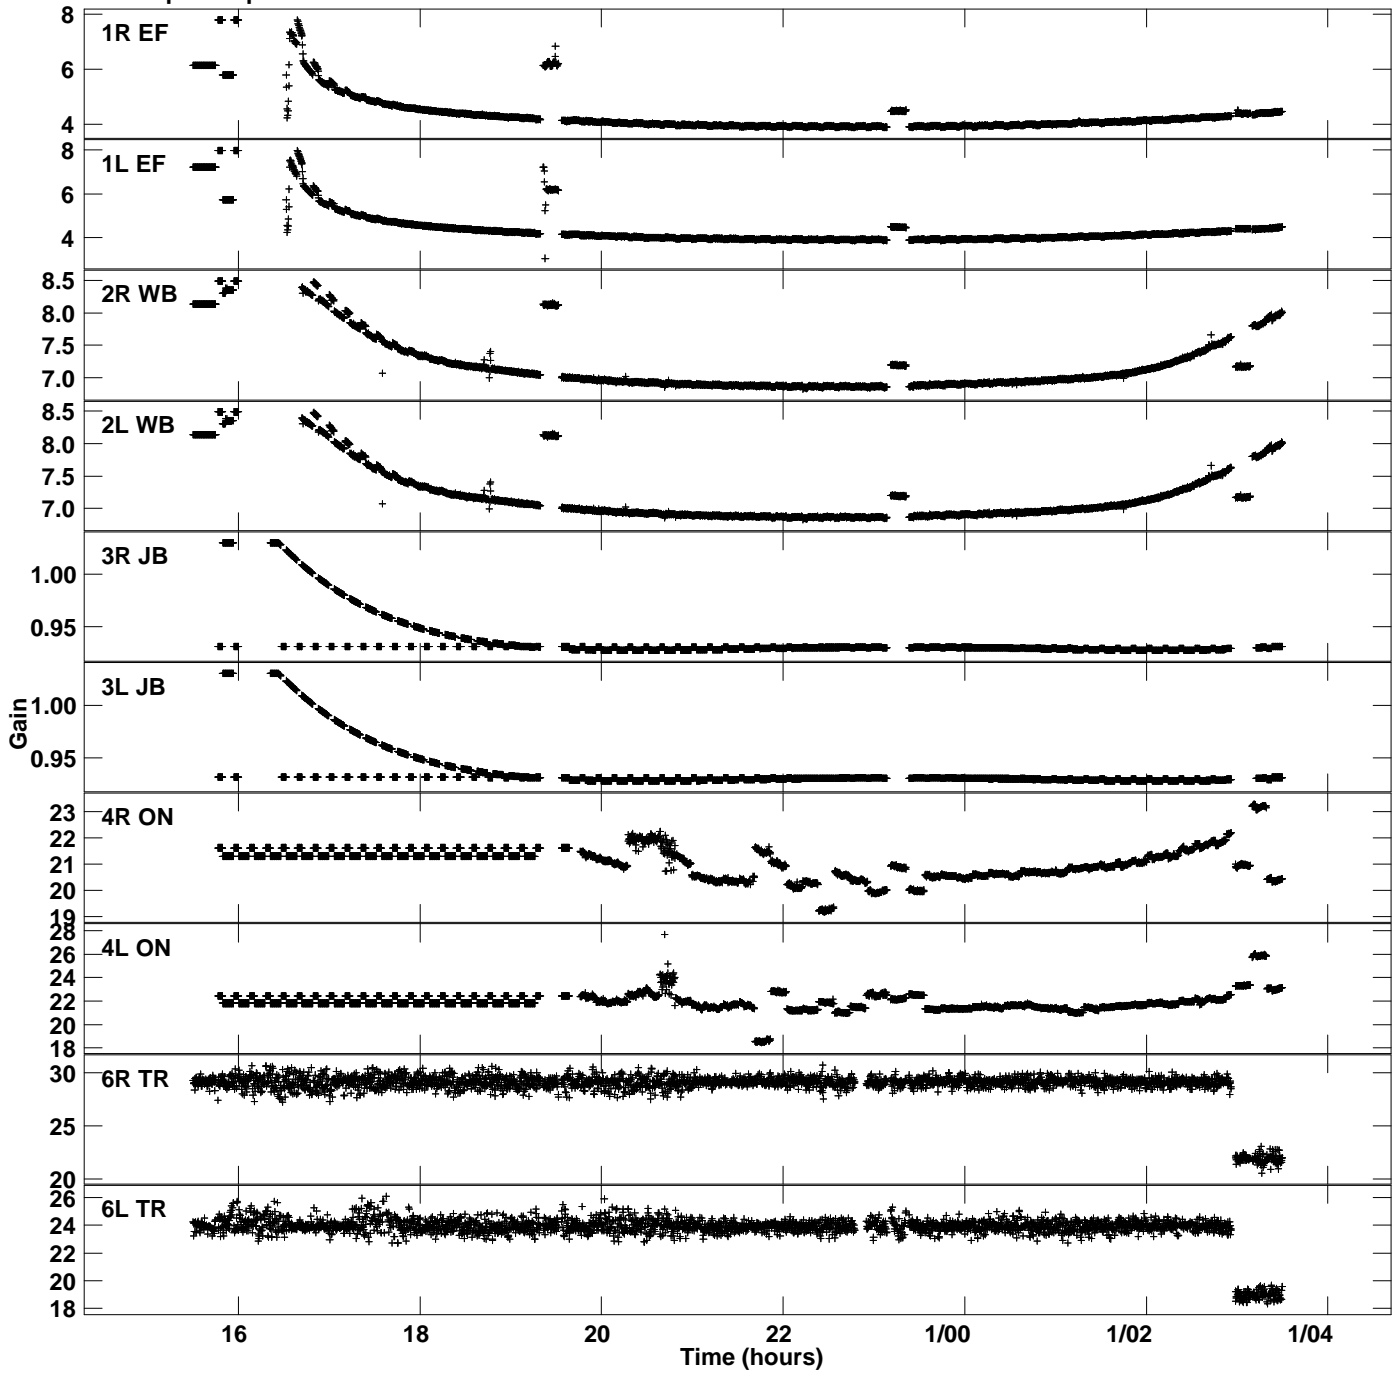

Plot file version 1 created 03-FEB-2015 11:20:36
Gain amp vs UTC time for EA055A_2.UVDATA.1
CL 2 Rpol & Lpol IF 1

Plot file version 2 created 03-FEB-2015 11:20:36
Gain amp vs UTC time for EA055A_2.UVDATA.1
CL 2 Rpol & Lpol IF 1