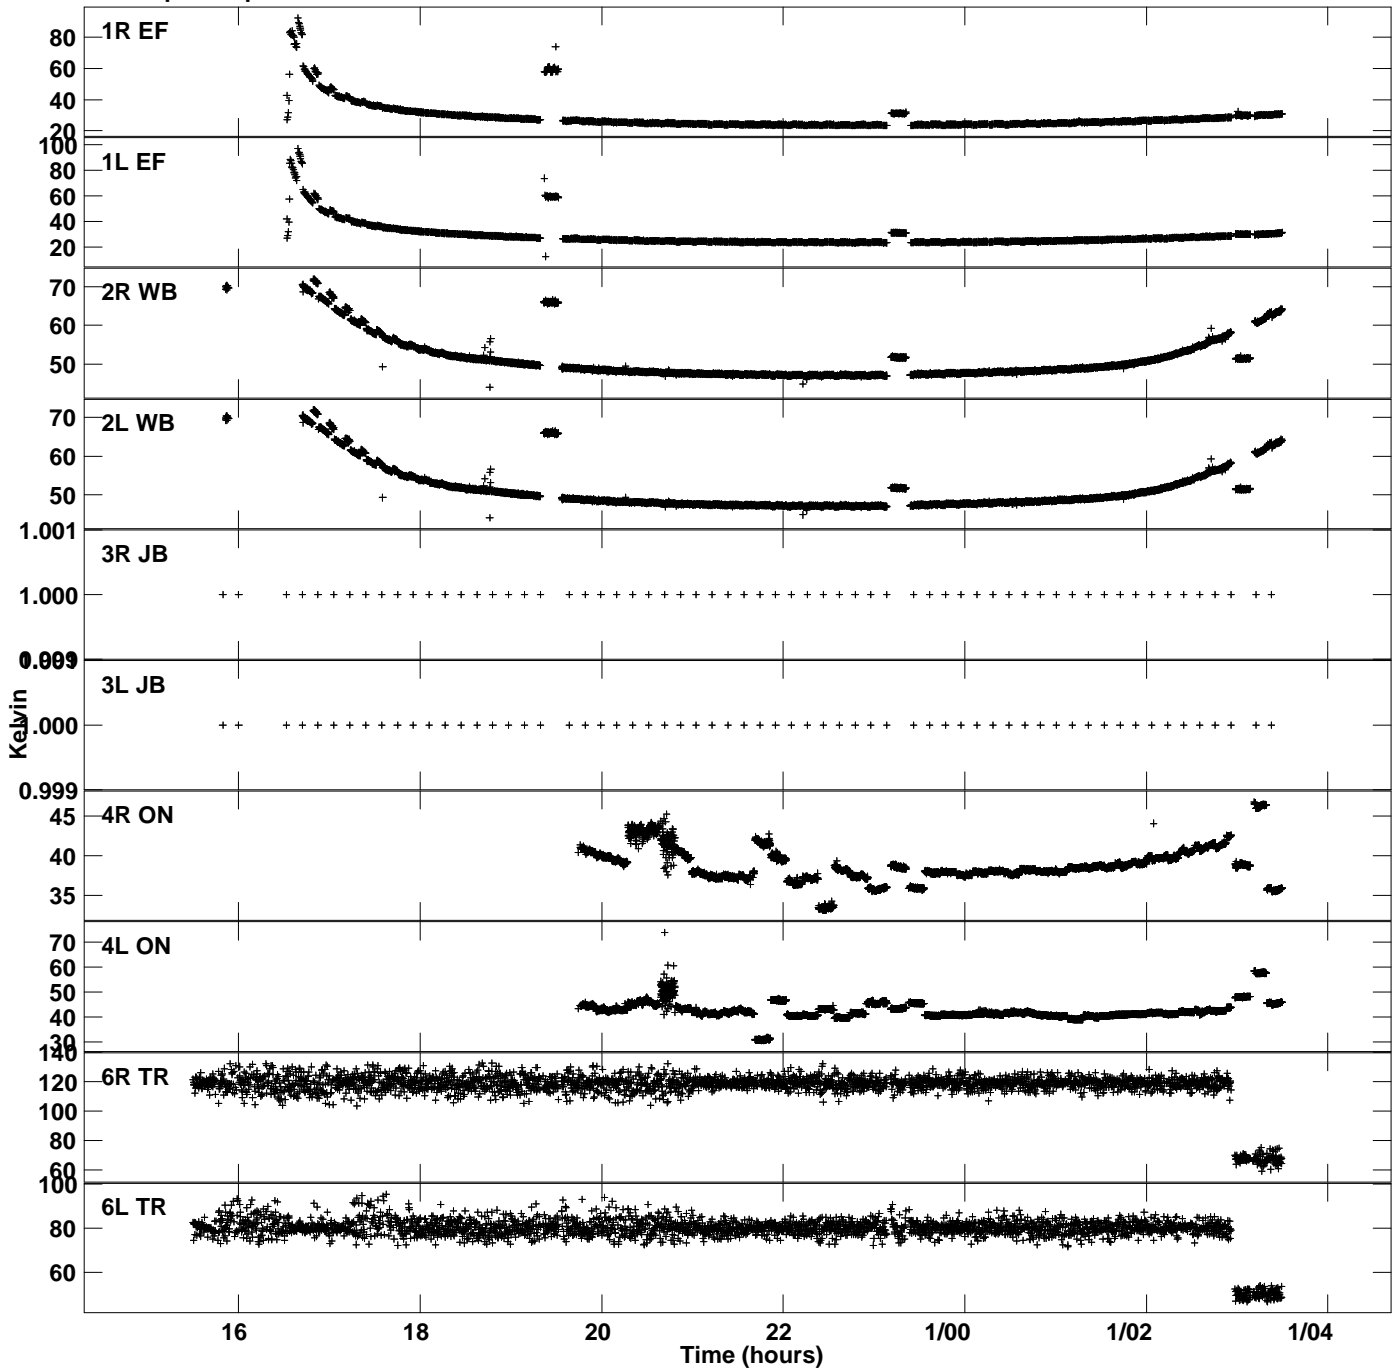

Plot file version 1 created 03-FEB-2015 11:20:35
Tsyst vs UTC time for EA055A_2.UVDATA.1
TY 1 Rpol & Lpol IF 1

Plot file version 2 created 03-FEB-2015 11:20:35
Tsys vs UTC time for EA055A_2.UVDATA.1
TY 1 Rpol & Lpol IF 1