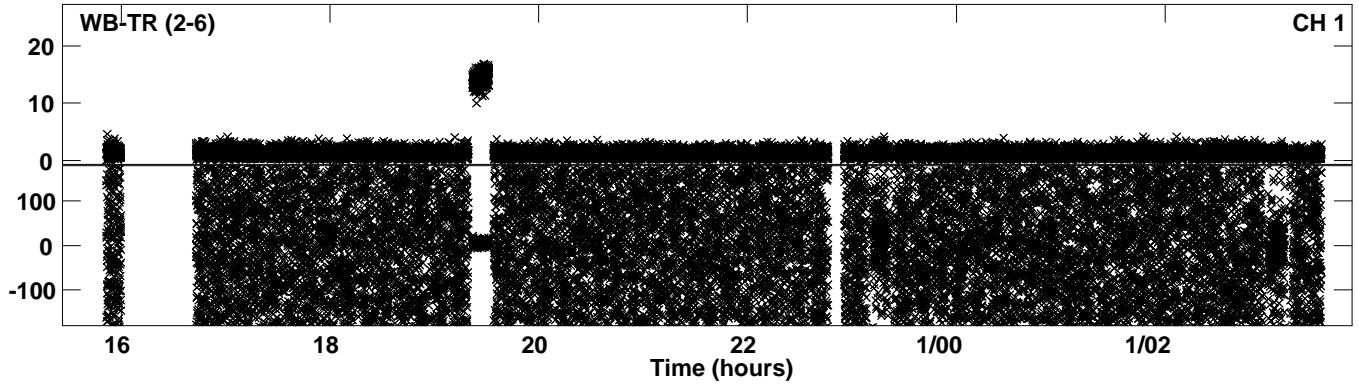

PLot file version 1 created 03-FEB-2015 11:59:46  
Amplitude andPhase vs Time for EA055A 2.UVDATA.1 Vect aver. CL # 3  
IF 1 CHAN 1 - 1024 STK LL

PLot file version 2 created 03-FEB-2015 11:59:46  
Amplitude andPhase vs Time for EA055A 2.UVDATA.1 Vect aver. CL # 3  
IF 1 CHAN 1 - 1024 STK LL

PLot file version 3 created 03-FEB-2015 12:01:09  
Amplitude andPhase vs Time for EA055A 2.UVDATA.1 Vect aver. CL # 3  
IF 1 CHAN 1 - 1024 STK RR

PLot file version 4 created 03-FEB-2015 12:01:09  
Amplitude andPhase vs Time for EA055A 2.UVDATA.1 Vect aver. CL # 3  
IF 1 CHAN 1 - 1024 STK RR