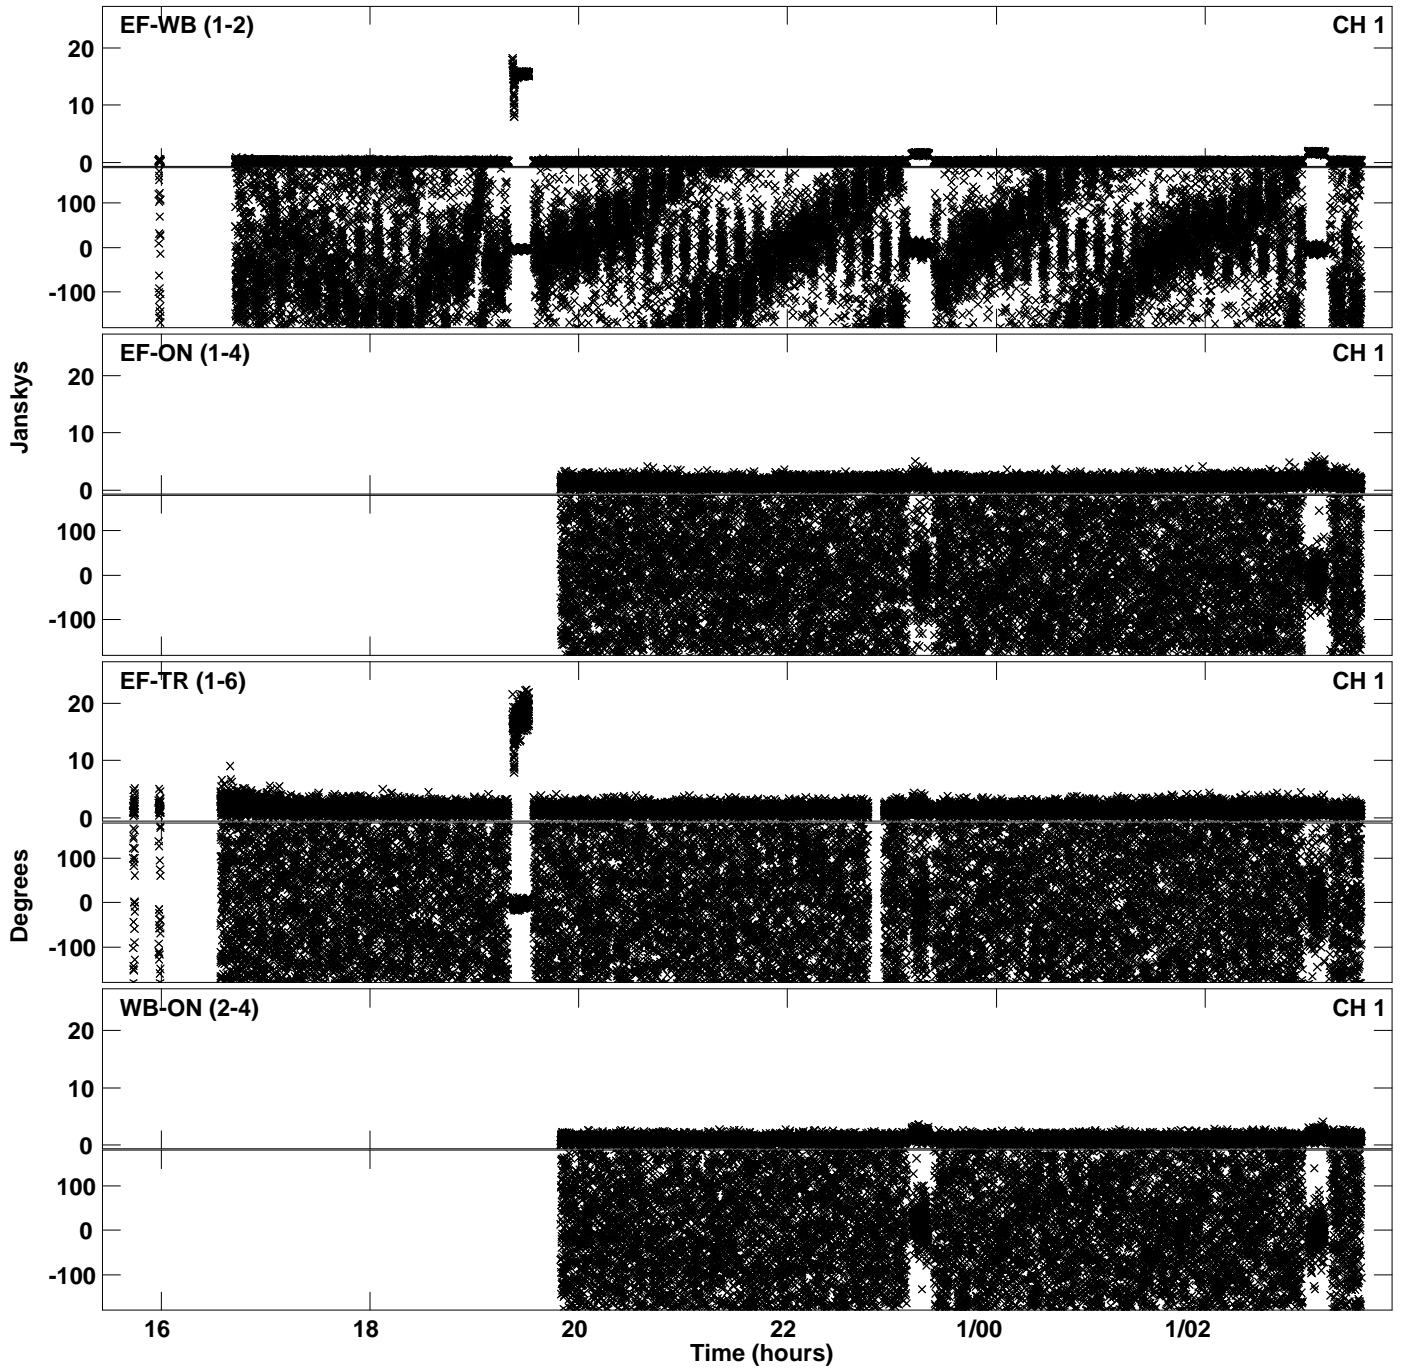

PLot file version 1 created 03-FEB-2015 11:59:46  
Amplitude andPhase vs Time for EA055A 2.UVDATA.1 Vect aver. CL # 3  
IF 1 CHAN 1 - 1024 STK LL

PLot file version 2 created 03-FEB-2015 11:59:46  
Amplitude andPhase vs Time for EA055A 2.UVDATA.1 Vect aver. CL # 3  
IF 1 CHAN 1 - 1024 STK LL

PLot file version 3 created 03-FEB-2015 12:01:09  
Amplitude andPhase vs Time for EA055A 2.UVDATA.1 Vect aver. CL # 3  
IF 1 CHAN 1 - 1024 STK RR

PLot file version 4 created 03-FEB-2015 12:01:09  
Amplitude andPhase vs Time for EA055A 2.UVDATA.1 Vect aver. CL # 3  
IF 1 CHAN 1 - 1024 STK RR