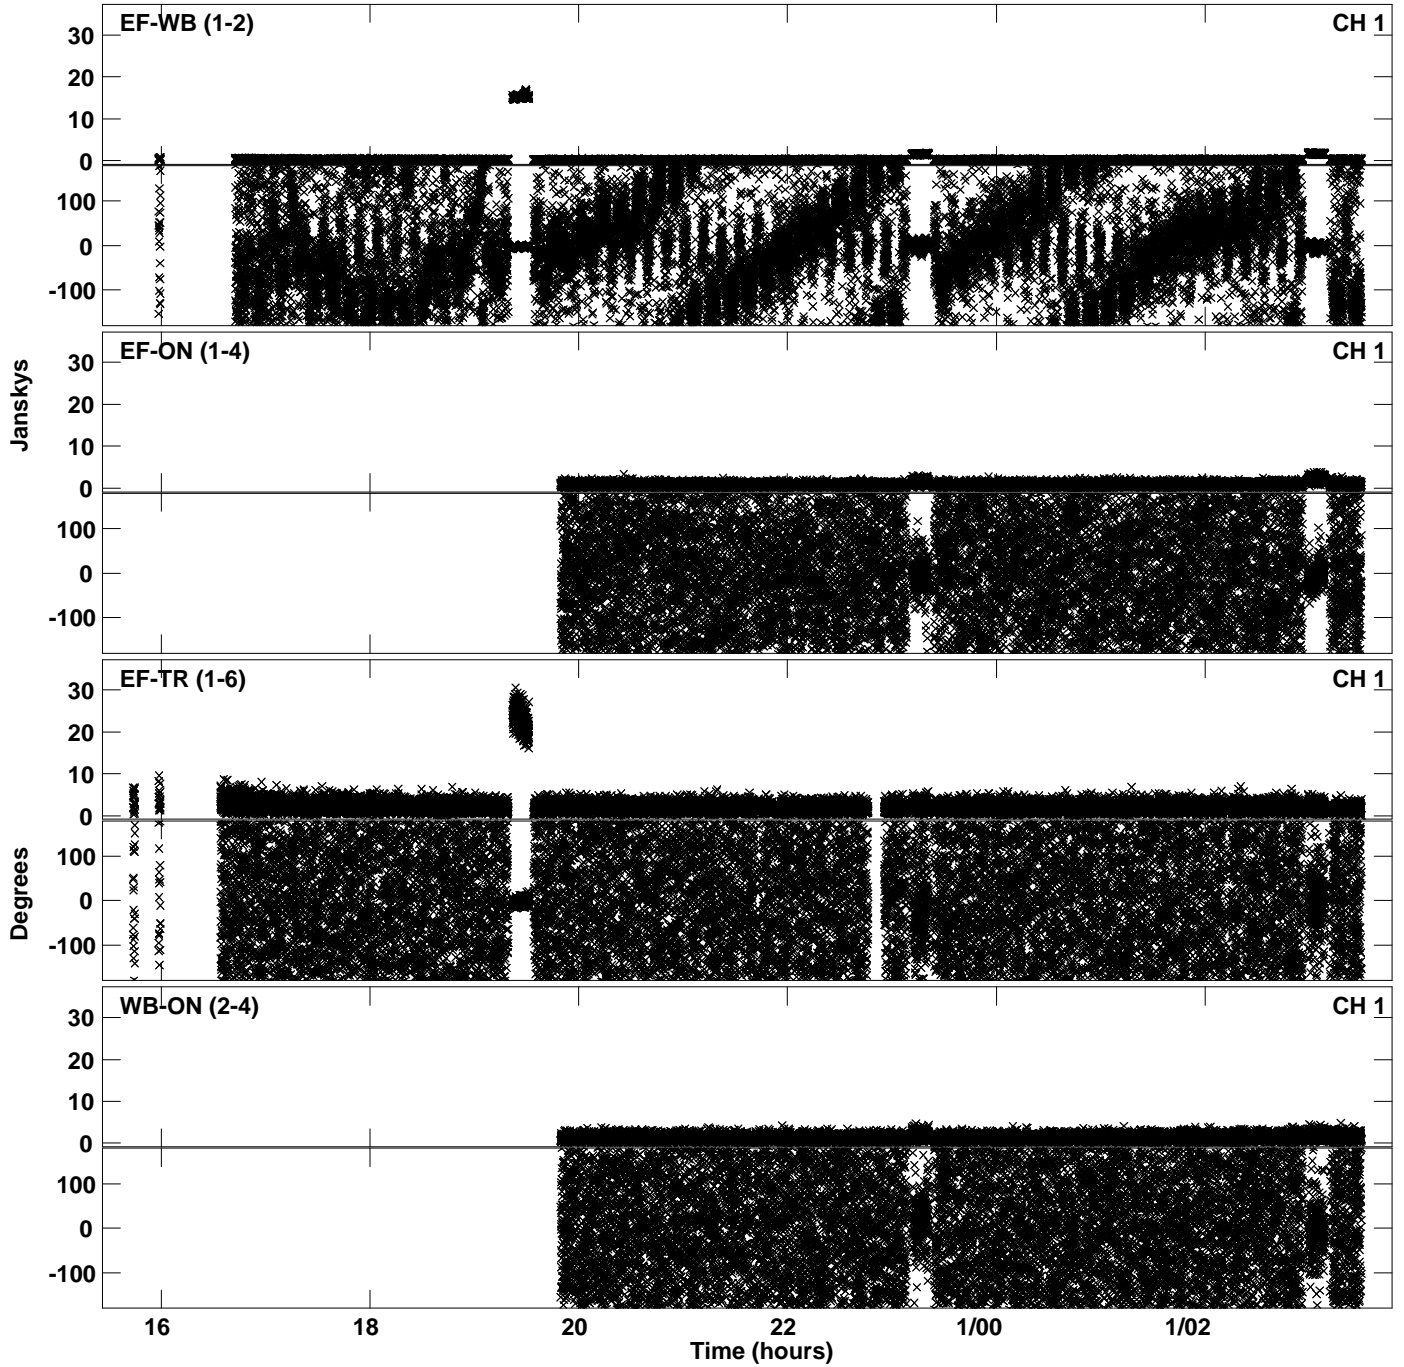

PLot file version 1 created 03-FEB-2015 11:59:46  
Amplitude andPhase vs Time for EA055A 2.UVDATA.1 Vect aver. CL # 3  
IF 1 CHAN 1 - 1024 STK LL

PLot file version 2 created 03-FEB-2015 11:59:46  
Amplitude andPhase vs Time for EA055A 2.UVDATA.1 Vect aver. CL # 3  
IF 1 CHAN 1 - 1024 STK LL

PLot file version 3 created 03-FEB-2015 12:01:09  
Amplitude andPhase vs Time for EA055A 2.UVDATA.1 Vect aver. CL # 3  
IF 1 CHAN 1 - 1024 STK RR

PLot file version 4 created 03-FEB-2015 12:01:09  
Amplitude andPhase vs Time for EA055A 2.UVDATA.1 Vect aver. CL # 3  
IF 1 CHAN 1 - 1024 STK RR