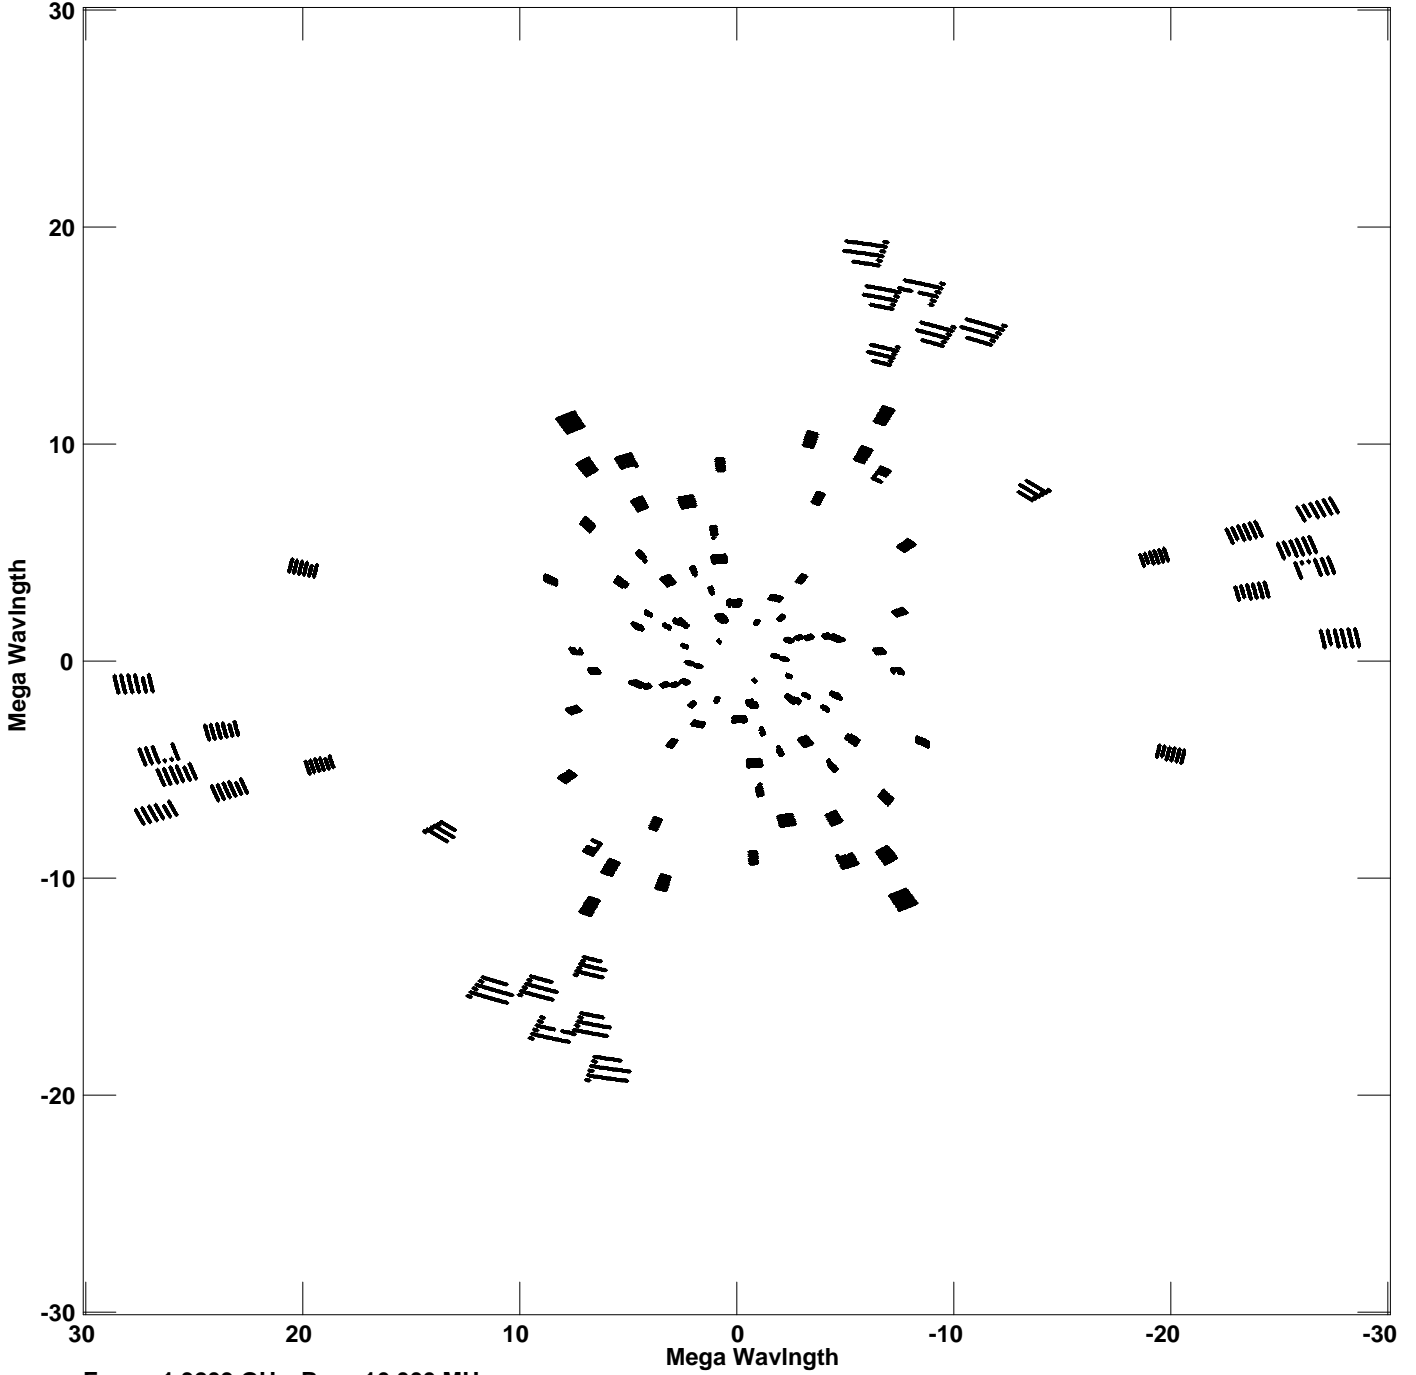

Plot file version 1 created 23-DEC-2015 12:26:33

V vs U for 3C84.MULTI.1 Source:3C84

Ants * - * Stokes I IF# 1 - 8 Chan# 1

Freq = 1.3209 GHz, Bw = 16.000 MHz