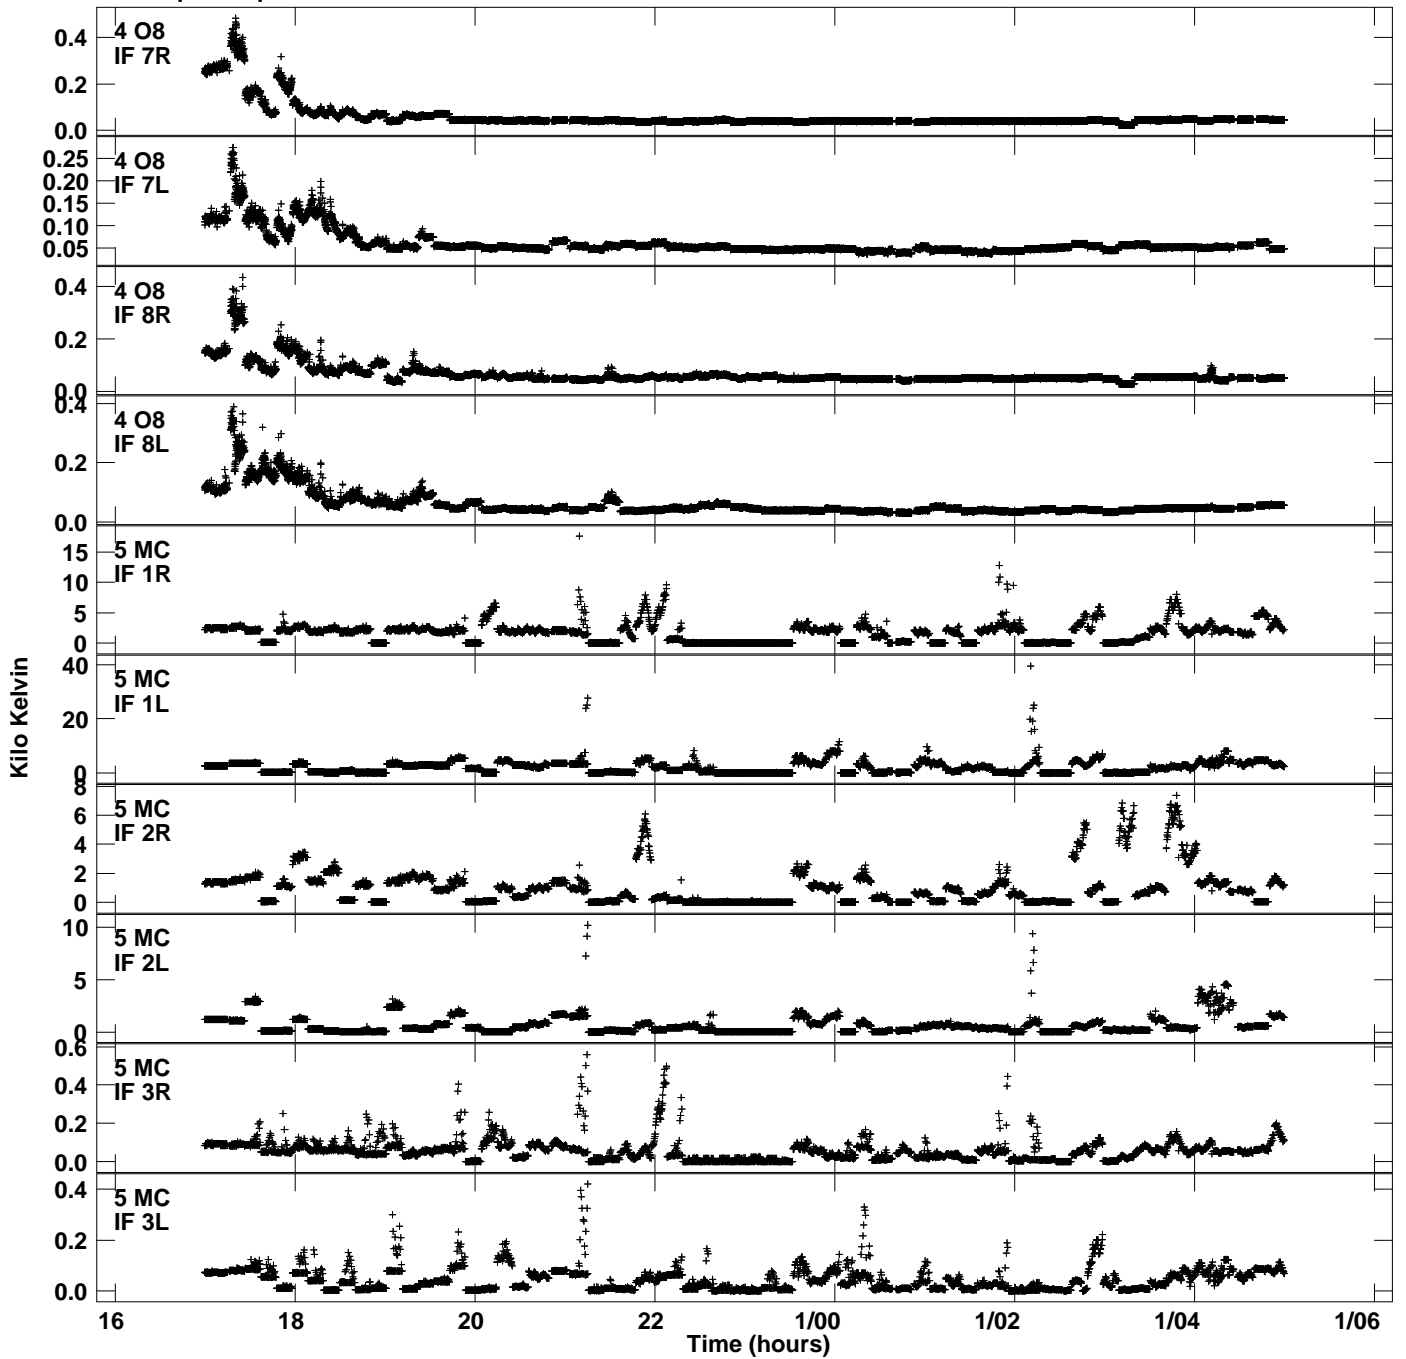

Plot file version 1 created 23-DEC-2015 12:03:22
Tsyst vs UTC time for EA055B_1.UVDATA.1
TY 1 Rpol & Lpol IF 1 - 8

Plot file version 2 created 23-DEC-2015 12:03:22
Tsyst vs UTC time for EA055B_1.UVDATA.1
TY 1 Rpol & Lpol IF 1 - 8

Plot file version 3 created 23-DEC-2015 12:03:22
Tsys vs UTC time for EA055B_1.UVDATA.1
TY 1 Rpol & Lpol IF 1 - 8

Plot file version 4 created 23-DEC-2015 12:03:22
Tsys vs UTC time for EA055B_1.UVDATA.1
TY 1 Rpol & Lpol IF 1 - 8

Plot file version 5 created 23-DEC-2015 12:03:22
Tsys vs UTC time for EA055B_1.UVDATA.1
TY 1 Rpol & Lpol IF 1 - 8

Plot file version 6 created 23-DEC-2015 12:03:22
Tsys vs UTC time for EA055B_1.UVDATA.1
TY 1 Rpol & Lpol IF 1 - 8

Plot file version 7 created 23-DEC-2015 12:03:22
Tsyst vs UTC time for EA055B_1.UVDATA.1
TY 1 Rpol & Lpol IF 1 - 8

Plot file version 8 created 23-DEC-2015 12:03:22
Tsys vs UTC time for EA055B_1.UVDATA.1
TY 1 Rpol & Lpol IF 1 - 8