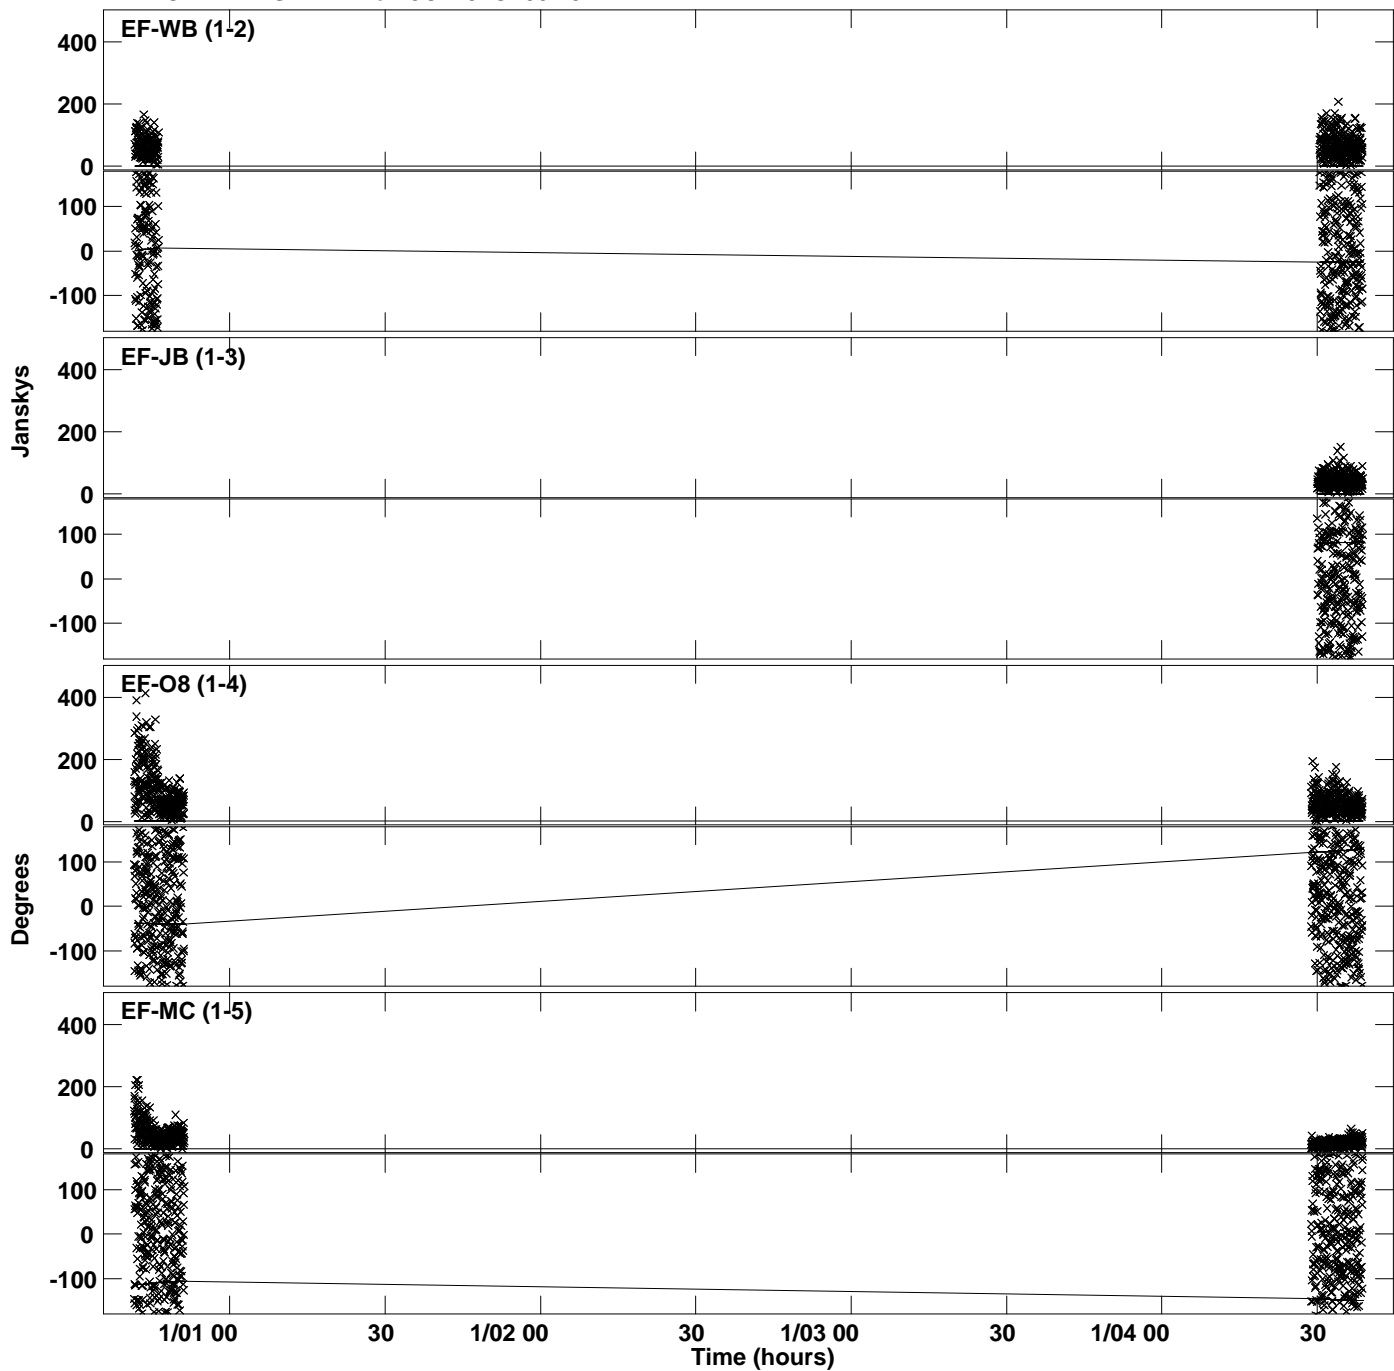

PLot file version 1 created 23-DEC-2015 14:51:55
Amplitude andPhase vs Time for 3C120.MULTI.1 CL # 3
IF 1 CHAN 1 STK LL of 3C120.ICL001.3

Plot file version 2 created 23-DEC-2015 14:51:55
Amplitude andPhase vs Time for 3C120.MULTI.1 CL # 3
IF 1 CHAN 1 STK LL of 3C120.ICL001.3

Plot file version 3 created 23-DEC-2015 14:51:55
Amplitude andPhase vs Time for 3C120.MULTI.1 CL # 3
IF 1 CHAN 1 STK RR of 3C120.ICL001.3

Plot file version 4 created 23-DEC-2015 14:51:55
Amplitude andPhase vs Time for 3C120.MULTI.1 CL # 3
IF 1 CHAN 1 STK RR of 3C120.ICL001.3