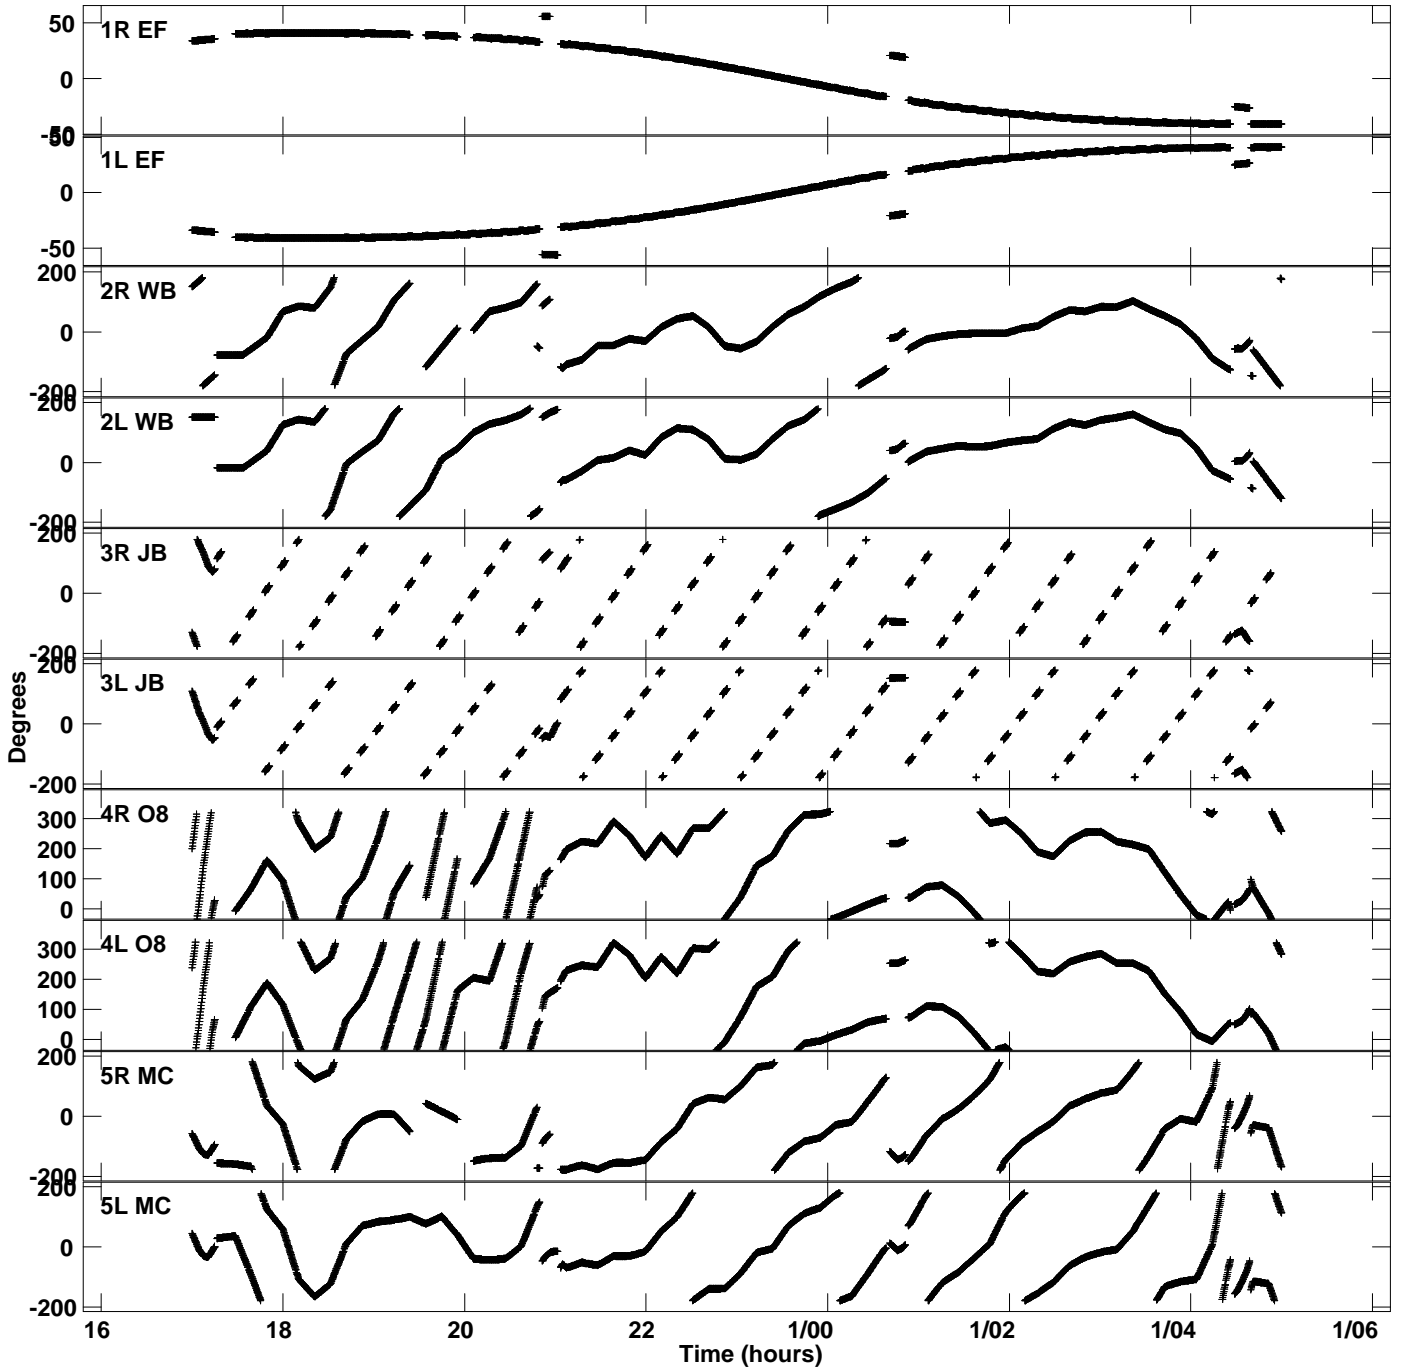

Plot file version 1 created 23-DEC-2015 14:41:43
Gain phs vs UTC time for EA055B_2.UVDATA.1
CL 3 Rpol & Lpol IF 1

Plot file version 2 created 23-DEC-2015 14:41:43
Gain phs vs UTC time for EA055B_2.UVDATA.1
CL 3 Rpol & Lpol IF 1