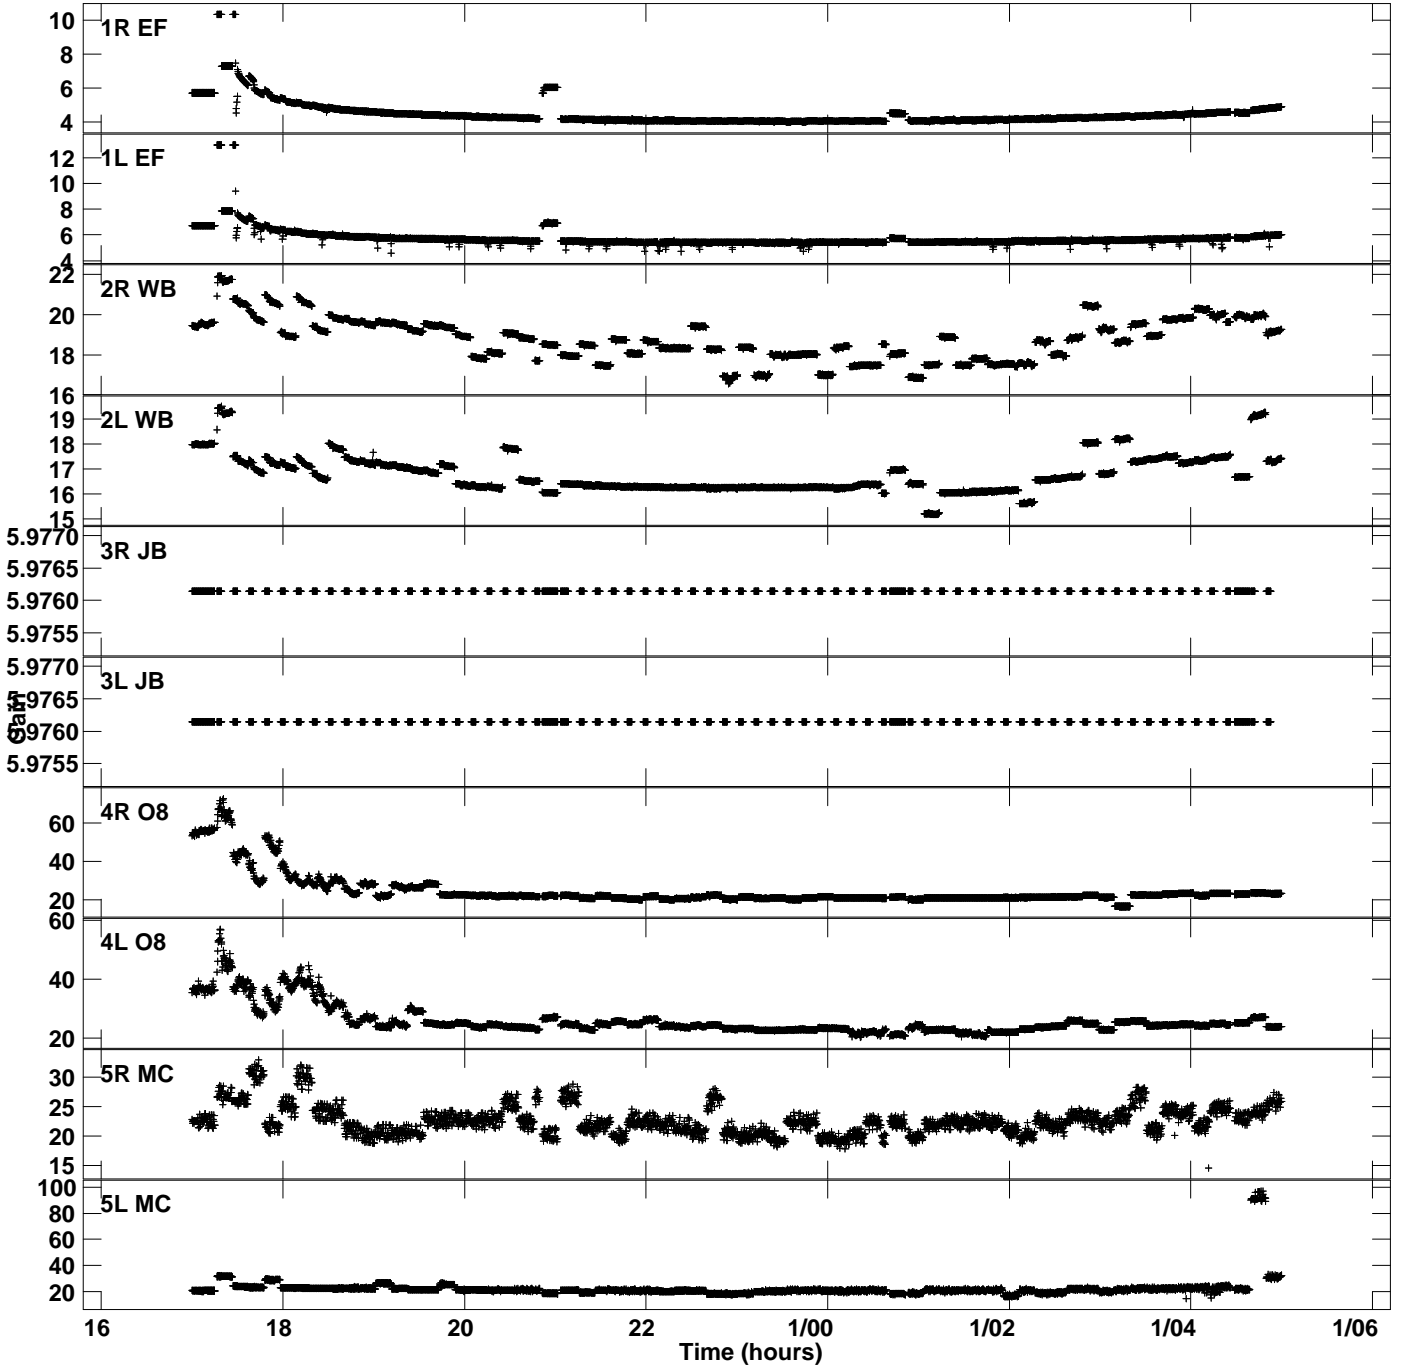

Plot file version 1 created 23-DEC-2015 13:01:33  
Gain amp vs UTC time for EA055B\_2.UVDATA.1  
CL 2 Rpol & Lpol IF 1

Plot file version 2 created 23-DEC-2015 13:01:33  
 Gain amp vs UTC time for EA055B\_2.UVDATA.1  
 CL 2 Rpol & Lpol IF 1