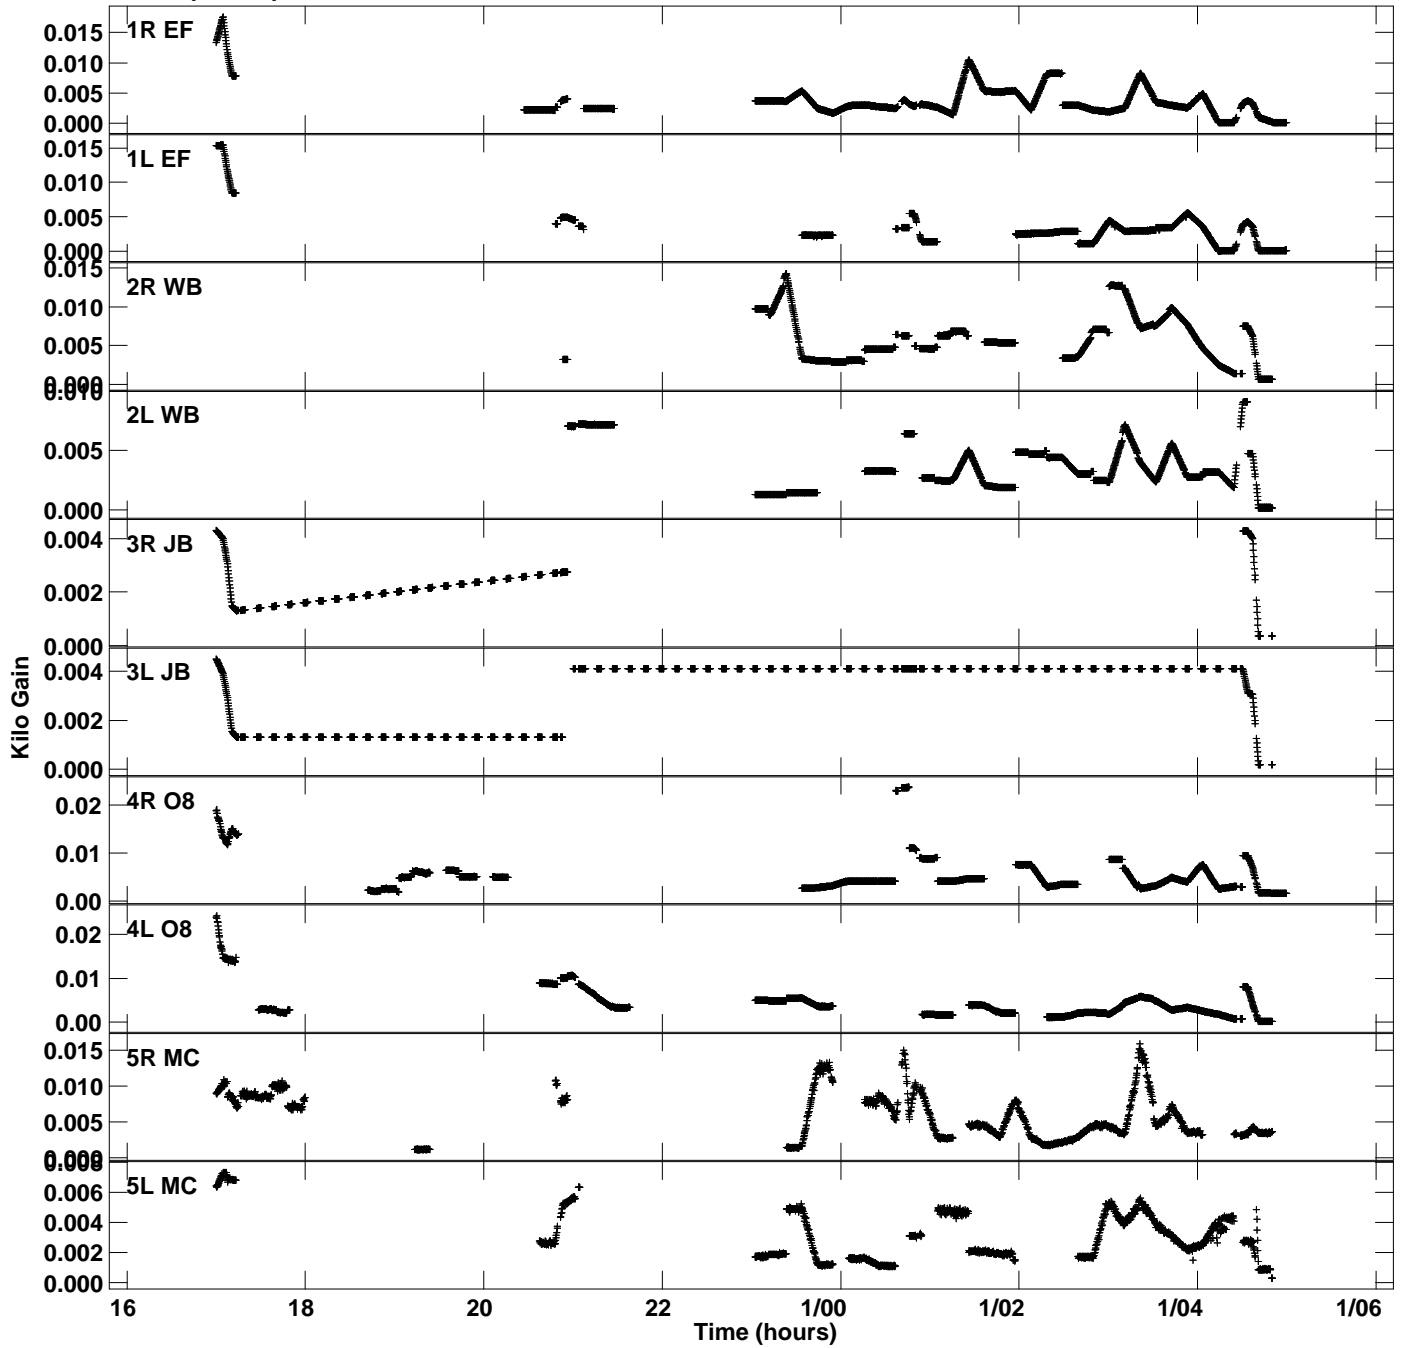

Plot file version 1 created 23-DEC-2015 14:52:09
Gain amp vs UTC time for EA055B_2.TMP.1
CL 4 Rpol & Lpol IF 1

Plot file version 2 created 23-DEC-2015 14:52:09
Gain amp vs UTC time for EA055B_2.TMP.1
CL 4 Rpol & Lpol IF 1