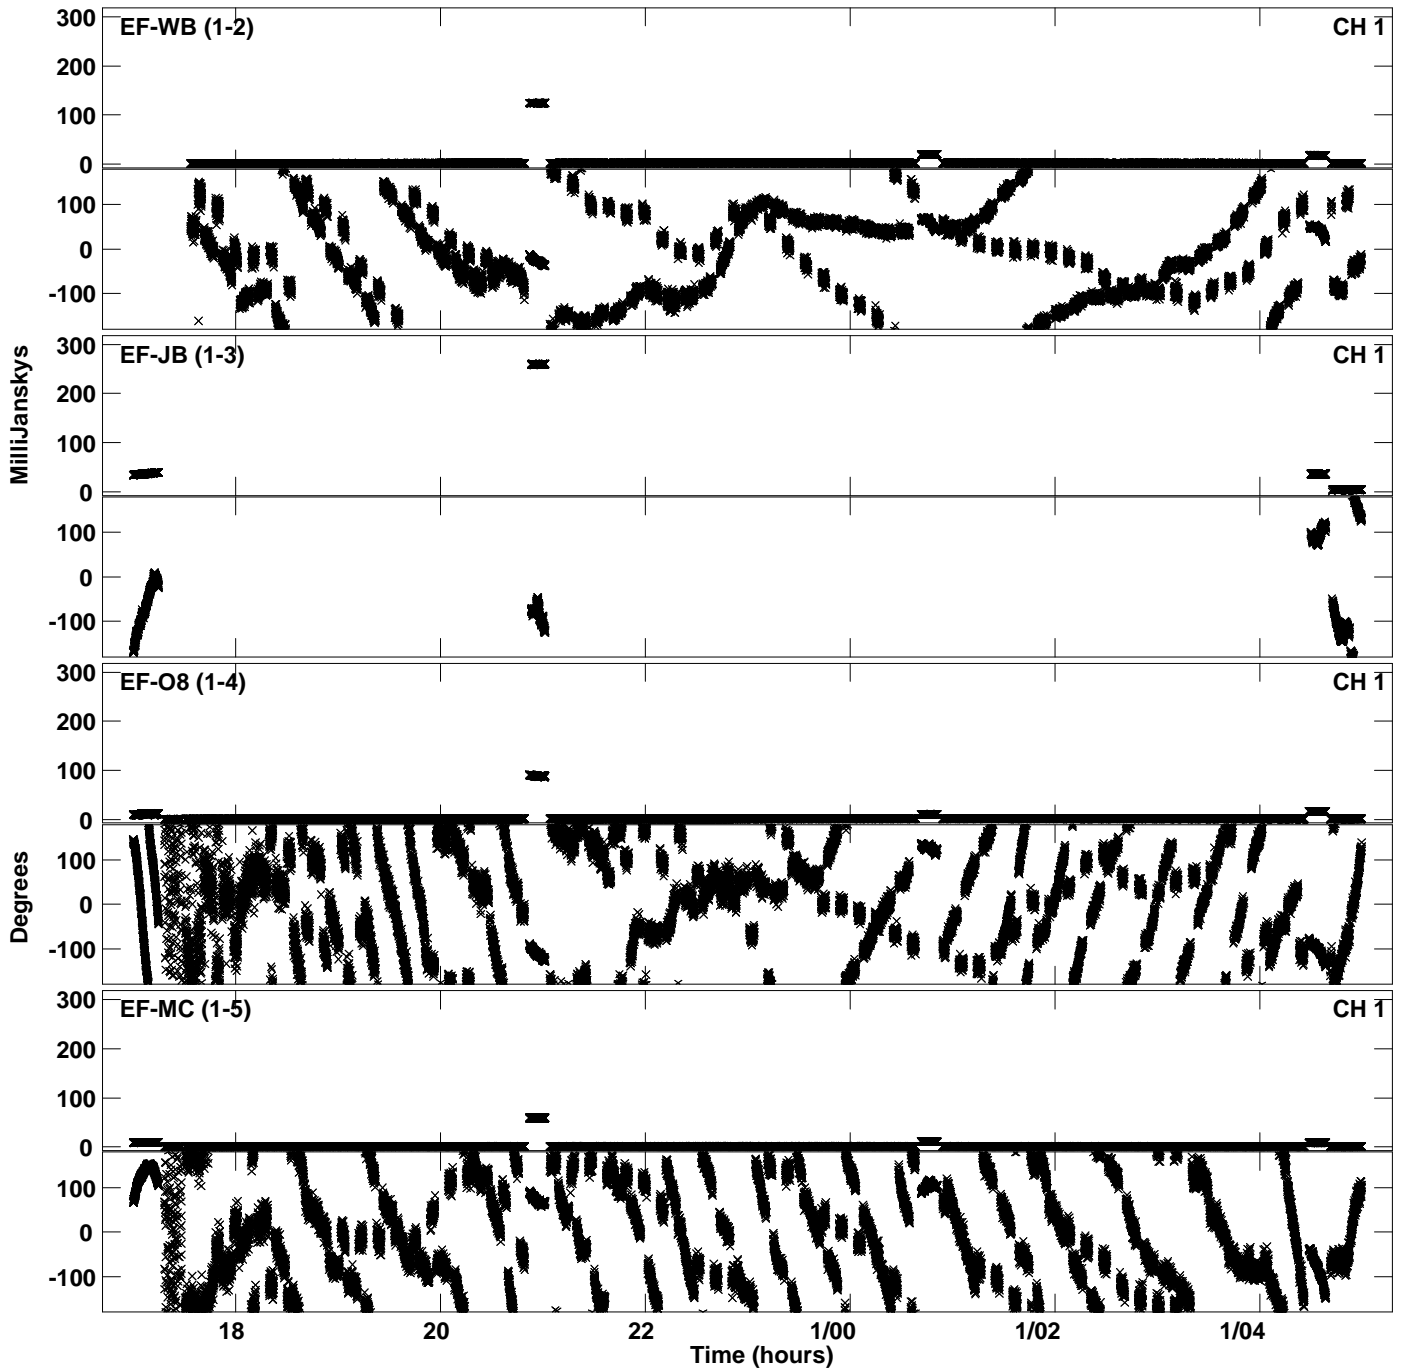

Plot file version 1 created 23-DEC-2015 12:43:27
Amplitude andPhase vs Time for EA055B 2.UVDATA.1 Vect aver.
IF 1 CHAN 1 - 1024 STK LL

PLot file version 2 created 23-DEC-2015 12:43:27
Amplitude andPhase vs Time for EA055B 2.UVDATA.1 Vect aver.
IF 1 CHAN 1 - 1024 STK LL

PLot file version 3 created 23-DEC-2015 12:43:27
Amplitude andPhase vs Time for EA055B 2.UVDATA.1 Vect aver.
IF 1 CHAN 1 - 1024 STK LL

Plot file version 4 created 23-DEC-2015 12:45:33
Amplitude andPhase vs Time for EA055B 2.UVDATA.1 Vect aver.
IF 1 CHAN 1 - 1024 STK RR

Plot file version 5 created 23-DEC-2015 12:45:33
Amplitude andPhase vs Time for EA055B 2.UVDATA.1 Vect aver.
IF 1 CHAN 1 - 1024 STK RR

PLot file version 6 created 23-DEC-2015 12:45:33
Amplitude andPhase vs Time for EA055B 2.UVDATA.1 Vect aver.
IF 1 CHAN 1 - 1024 STK RR