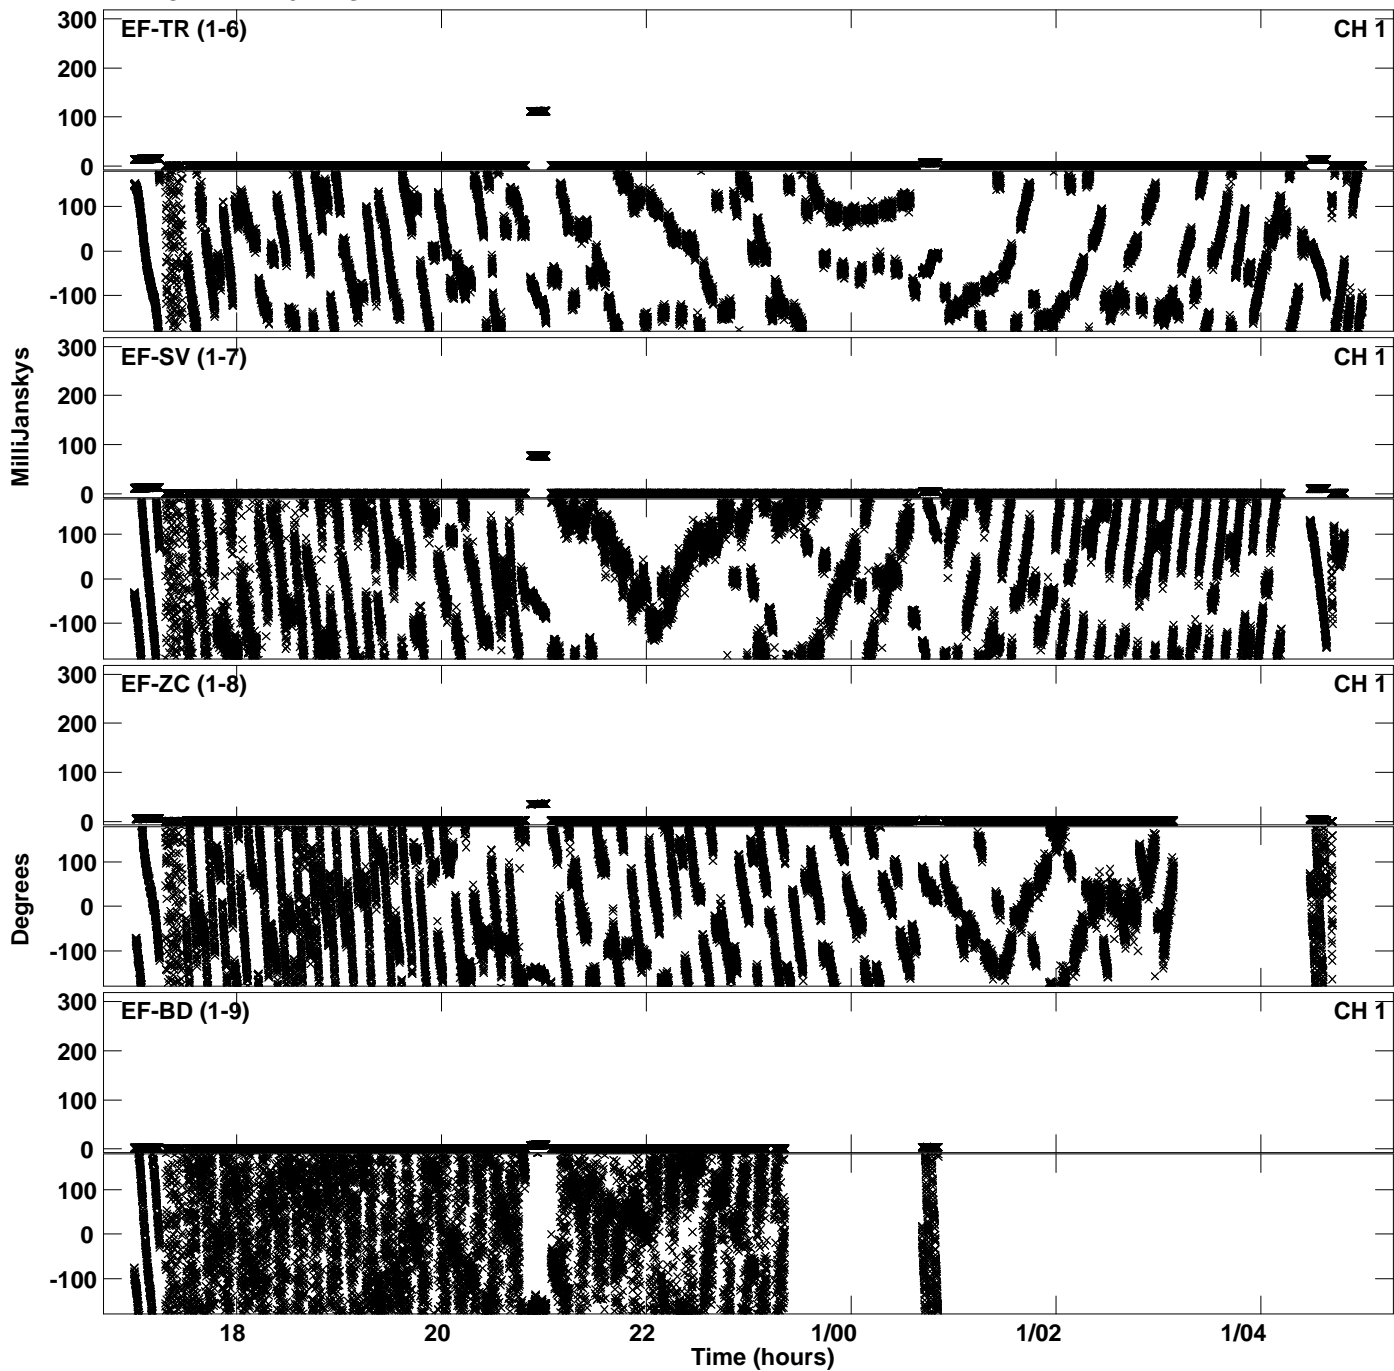

Plot file version 1 created 23-DEC-2015 12:43:27
Amplitude andPhase vs Time for EA055B 2.UVDATA.1 Vect aver.
IF 1 CHAN 1 - 1024 STK LL

PLot file version 2 created 23-DEC-2015 12:43:27
Amplitude andPhase vs Time for EA055B 2.UVDATA.1 Vect aver.
IF 1 CHAN 1 - 1024 STK LL

PLot file version 3 created 23-DEC-2015 12:43:27
Amplitude andPhase vs Time for EA055B 2.UVDATA.1 Vect aver.
IF 1 CHAN 1 - 1024 STK LL

Plot file version 4 created 23-DEC-2015 12:45:33
Amplitude andPhase vs Time for EA055B 2.UVDATA.1 Vect aver.
IF 1 CHAN 1 - 1024 STK RR

Plot file version 5 created 23-DEC-2015 12:45:33
Amplitude andPhase vs Time for EA055B 2.UVDATA.1 Vect aver.
IF 1 CHAN 1 - 1024 STK RR

PLot file version 6 created 23-DEC-2015 12:45:33
Amplitude andPhase vs Time for EA055B 2.UVDATA.1 Vect aver.
IF 1 CHAN 1 - 1024 STK RR