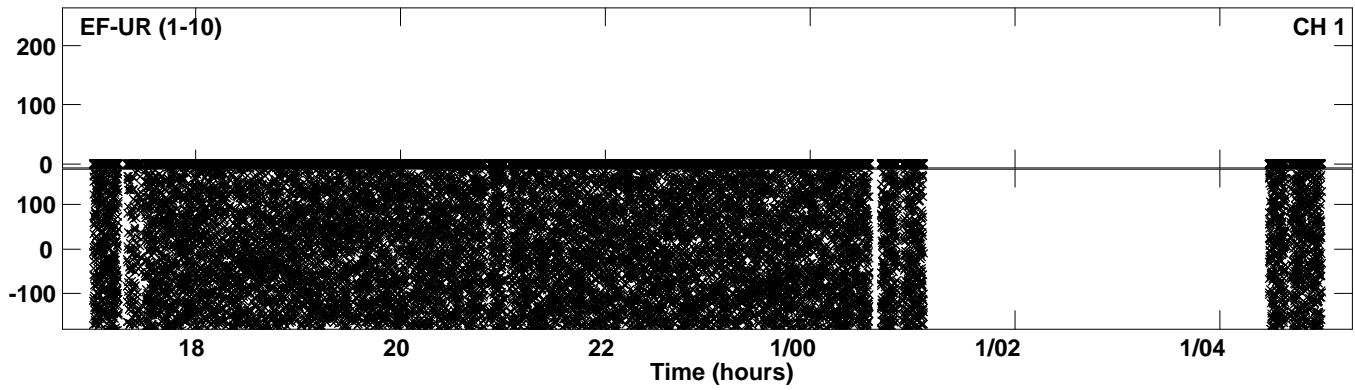

Plot file version 1 created 23-DEC-2015 12:43:27
Amplitude andPhase vs Time for EA055B 2.UVDATA.1 Vect aver.
IF 1 CHAN 1 - 1024 STK LL

PLot file version 2 created 23-DEC-2015 12:43:27
Amplitude andPhase vs Time for EA055B 2.UVDATA.1 Vect aver.
IF 1 CHAN 1 - 1024 STK LL

PLot file version 3 created 23-DEC-2015 12:43:27
Amplitude andPhase vs Time for EA055B 2.UVDATA.1 Vect aver.
IF 1 CHAN 1 - 1024 STK LL

Plot file version 4 created 23-DEC-2015 12:45:33
Amplitude andPhase vs Time for EA055B 2.UVDATA.1 Vect aver.
IF 1 CHAN 1 - 1024 STK RR

Plot file version 5 created 23-DEC-2015 12:45:33
Amplitude andPhase vs Time for EA055B 2.UVDATA.1 Vect aver.
IF 1 CHAN 1 - 1024 STK RR

PLot file version 6 created 23-DEC-2015 12:45:33
Amplitude andPhase vs Time for EA055B 2.UVDATA.1 Vect aver.
IF 1 CHAN 1 - 1024 STK RR