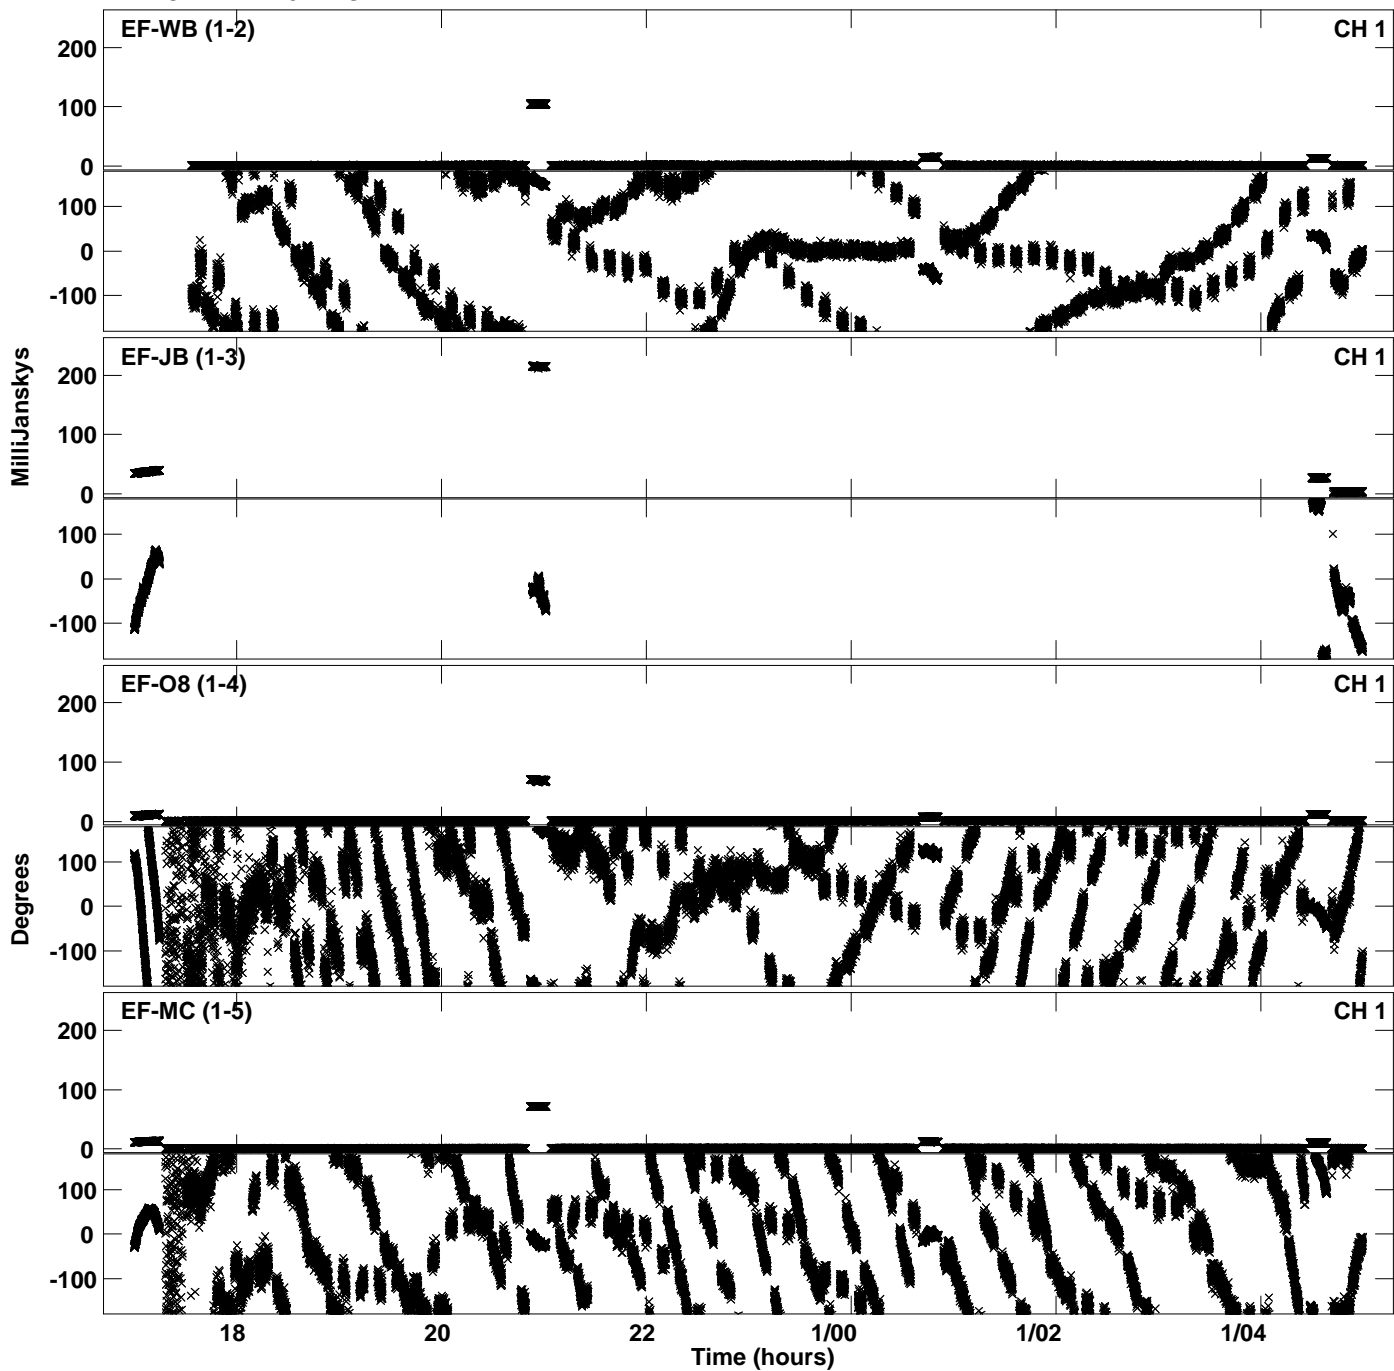

Plot file version 1 created 23-DEC-2015 12:43:27
Amplitude andPhase vs Time for EA055B 2.UVDATA.1 Vect aver.
IF 1 CHAN 1 - 1024 STK LL

PLot file version 2 created 23-DEC-2015 12:43:27
Amplitude andPhase vs Time for EA055B 2.UVDATA.1 Vect aver.
IF 1 CHAN 1 - 1024 STK LL

PLot file version 3 created 23-DEC-2015 12:43:27
Amplitude andPhase vs Time for EA055B 2.UVDATA.1 Vect aver.
IF 1 CHAN 1 - 1024 STK LL

Plot file version 4 created 23-DEC-2015 12:45:33
Amplitude andPhase vs Time for EA055B 2.UVDATA.1 Vect aver.
IF 1 CHAN 1 - 1024 STK RR

Plot file version 5 created 23-DEC-2015 12:45:33
Amplitude andPhase vs Time for EA055B 2.UVDATA.1 Vect aver.
IF 1 CHAN 1 - 1024 STK RR

PLot file version 6 created 23-DEC-2015 12:45:33
Amplitude andPhase vs Time for EA055B 2.UVDATA.1 Vect aver.
IF 1 CHAN 1 - 1024 STK RR