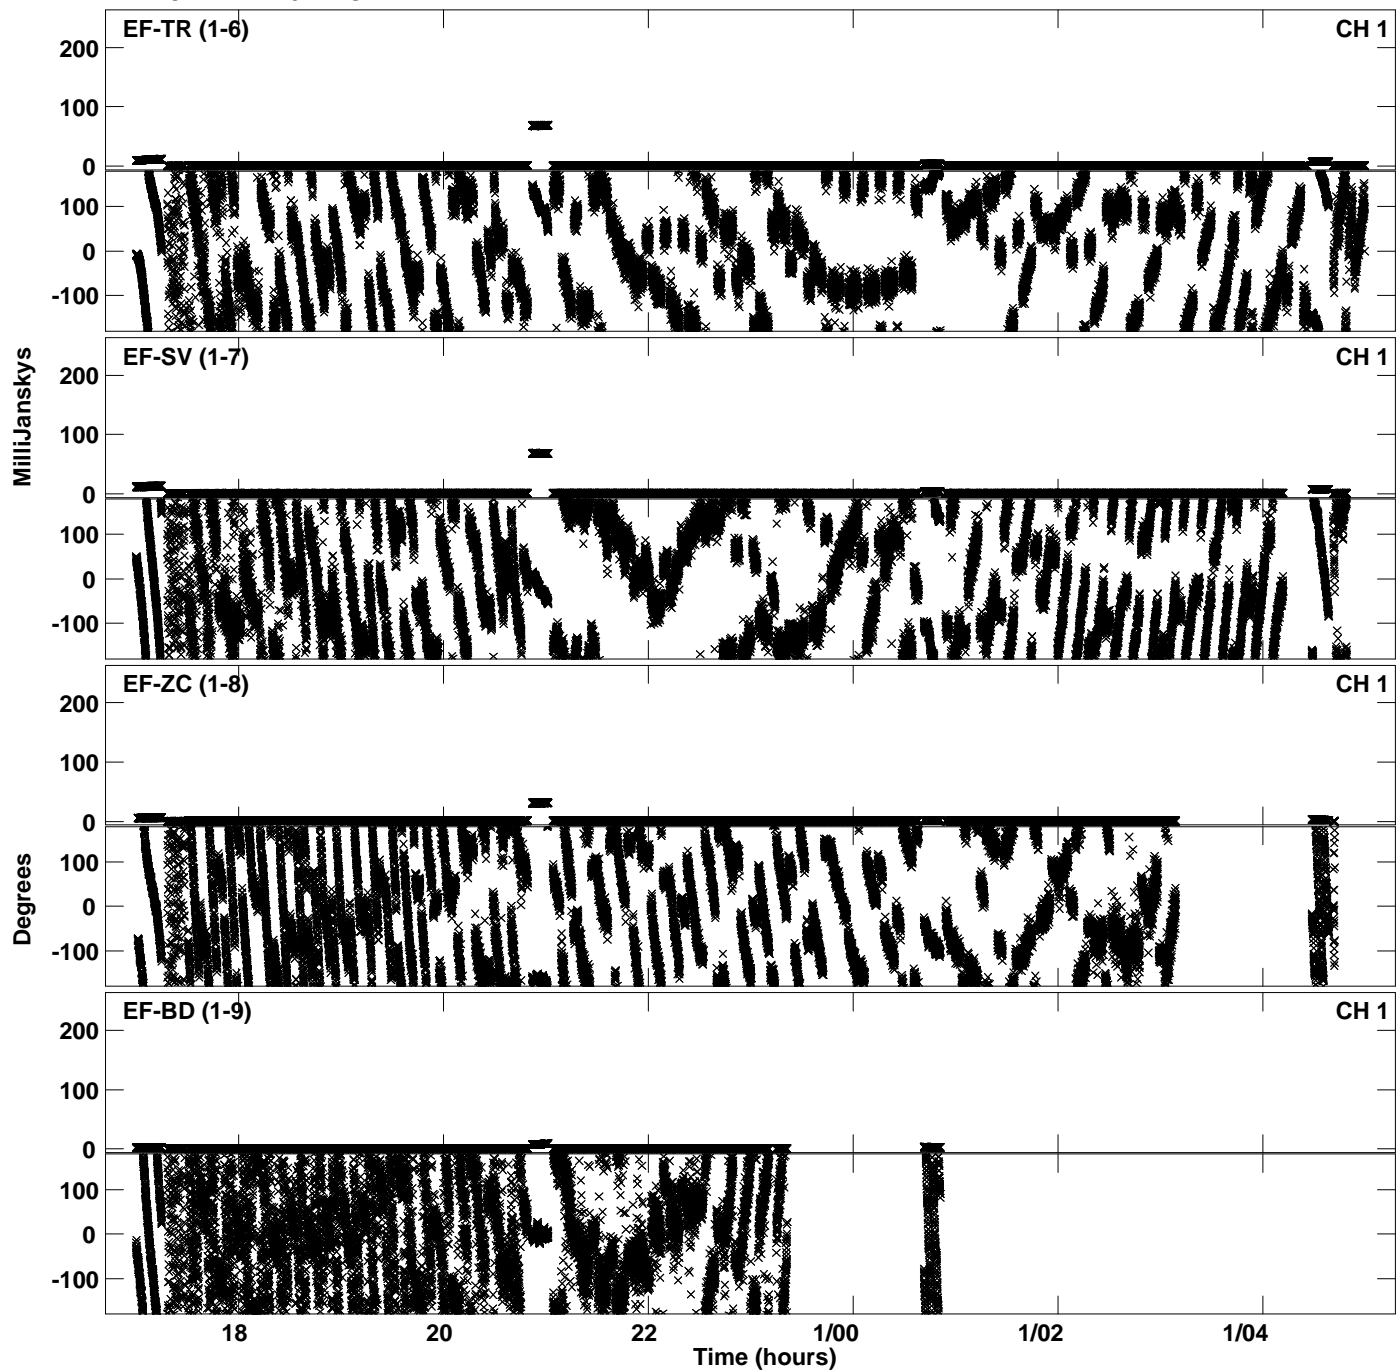

Plot file version 1 created 23-DEC-2015 12:43:27
Amplitude andPhase vs Time for EA055B 2.UVDATA.1 Vect aver.
IF 1 CHAN 1 - 1024 STK LL

PLot file version 2 created 23-DEC-2015 12:43:27
Amplitude andPhase vs Time for EA055B 2.UVDATA.1 Vect aver.
IF 1 CHAN 1 - 1024 STK LL

PLot file version 3 created 23-DEC-2015 12:43:27
Amplitude andPhase vs Time for EA055B 2.UVDATA.1 Vect aver.
IF 1 CHAN 1 - 1024 STK LL

Plot file version 4 created 23-DEC-2015 12:45:33
Amplitude andPhase vs Time for EA055B 2.UVDATA.1 Vect aver.
IF 1 CHAN 1 - 1024 STK RR

Plot file version 5 created 23-DEC-2015 12:45:33
Amplitude andPhase vs Time for EA055B 2.UVDATA.1 Vect aver.
IF 1 CHAN 1 - 1024 STK RR

PLot file version 6 created 23-DEC-2015 12:45:33
Amplitude andPhase vs Time for EA055B 2.UVDATA.1 Vect aver.
IF 1 CHAN 1 - 1024 STK RR