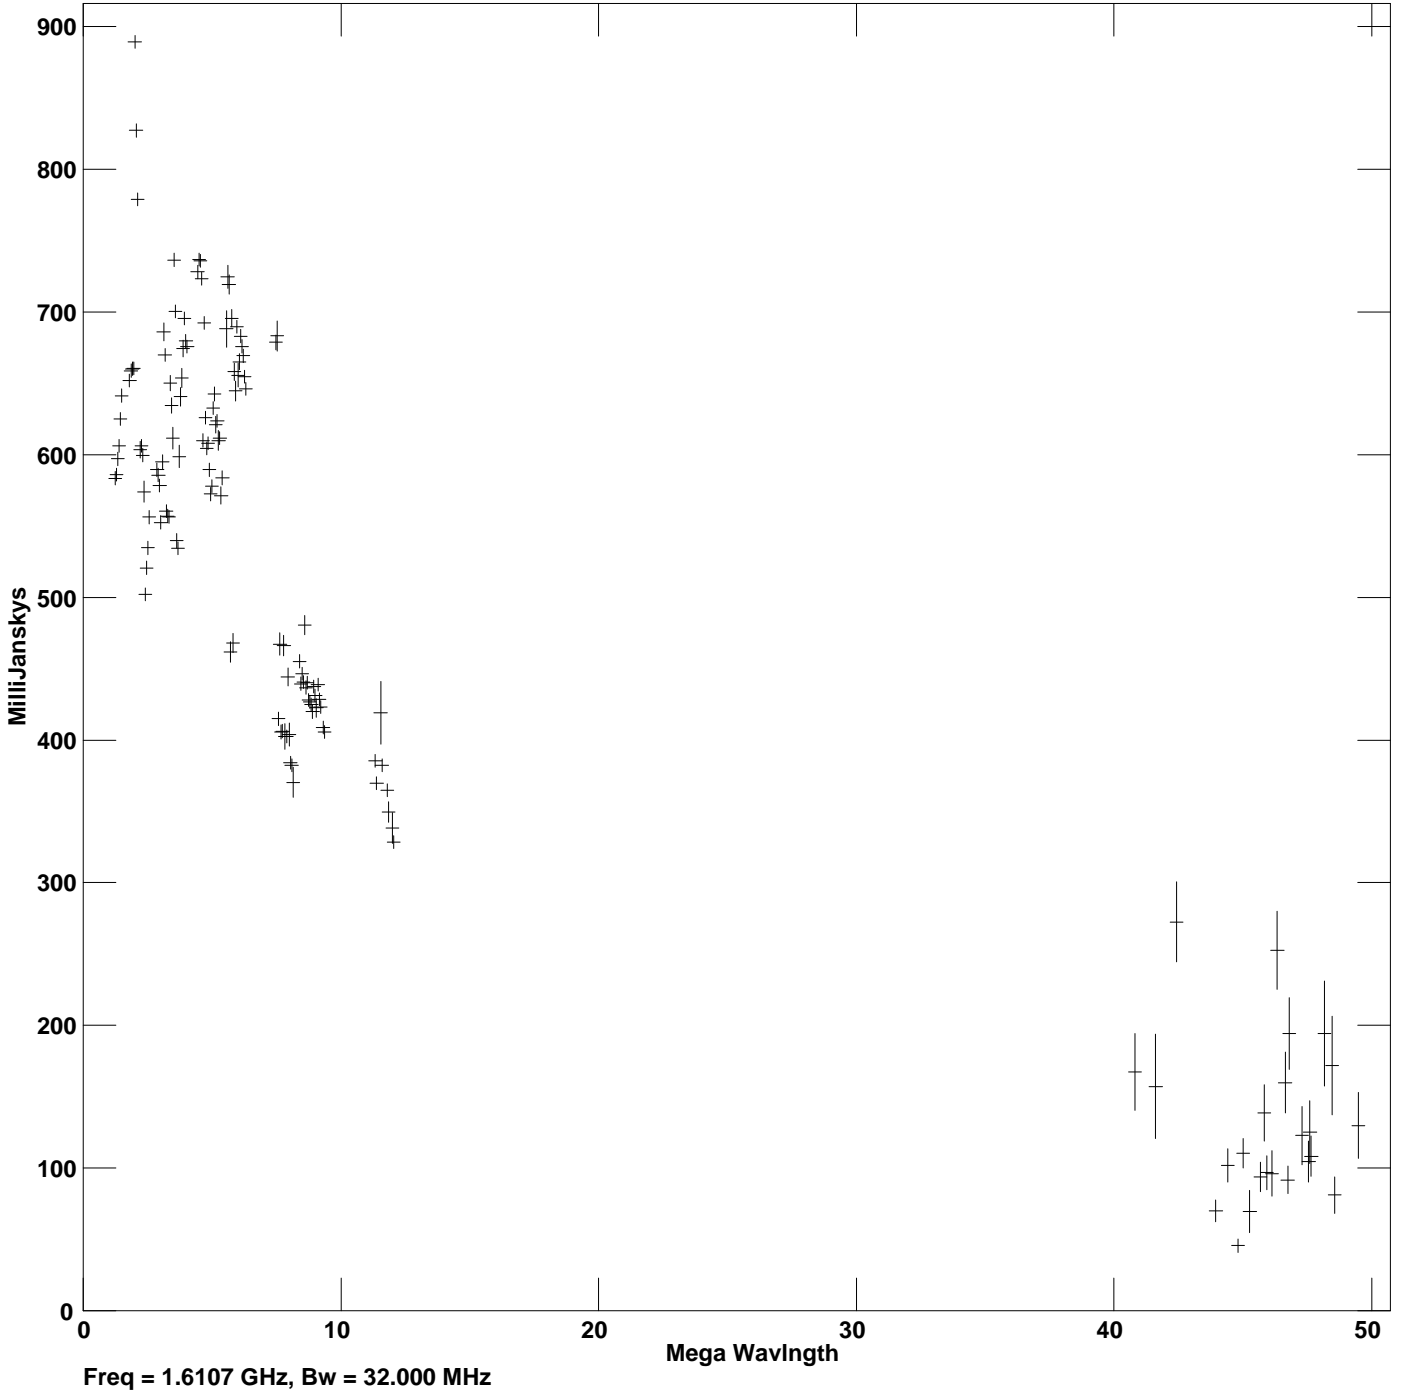

Plot file version 1 created 04-FEB-2022 10:58:33  
Amplitude vs UV dist for J0530+1331.MULTI.1 Source:J0530+1331  
Ants \* - \* Stokes I IF# 1 - 4 Chan# 1

Freq = 1.6107 GHz, Bw = 32.000 MHz