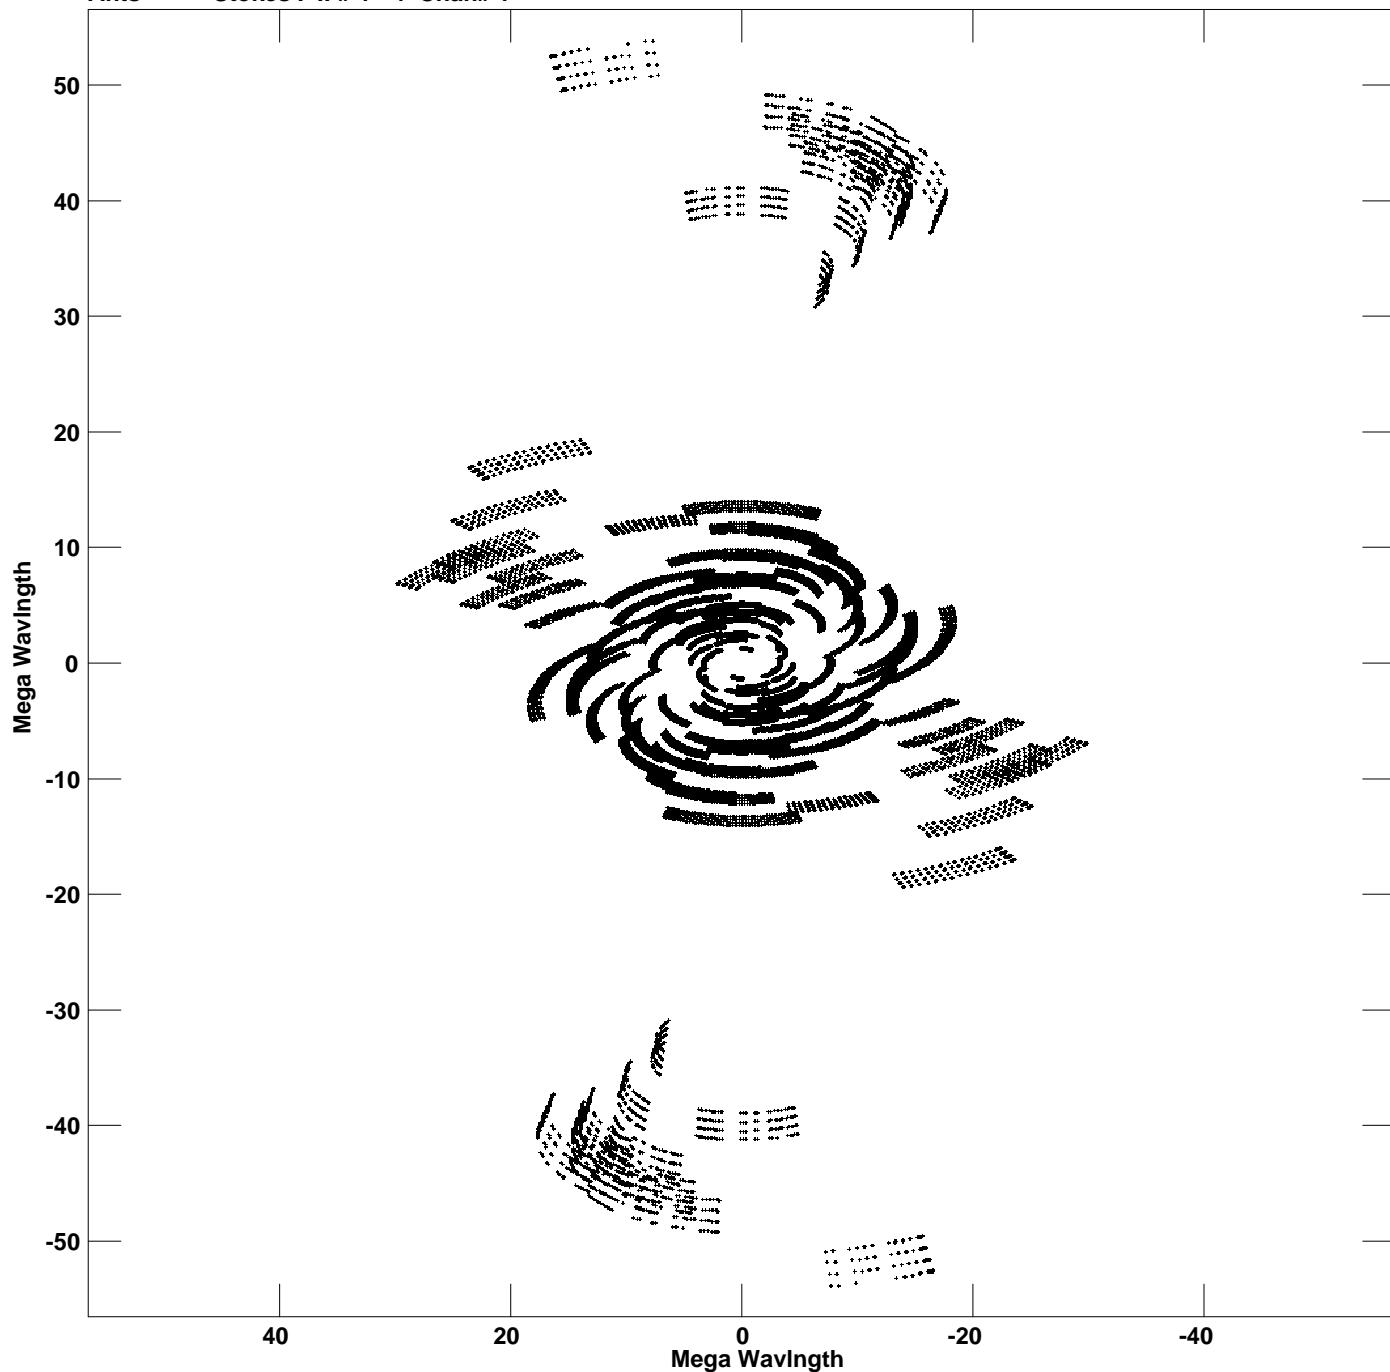

Plot file version 1 created 04-FEB-2022 10:58:48  
V vs U for J0601+2324.MULTI.1 Source:J0601+2324  
Ants \* - \* Stokes I IF# 1 - 4 Chan# 1

Freq = 1.6107 GHz, Bw = 32.000 MHz