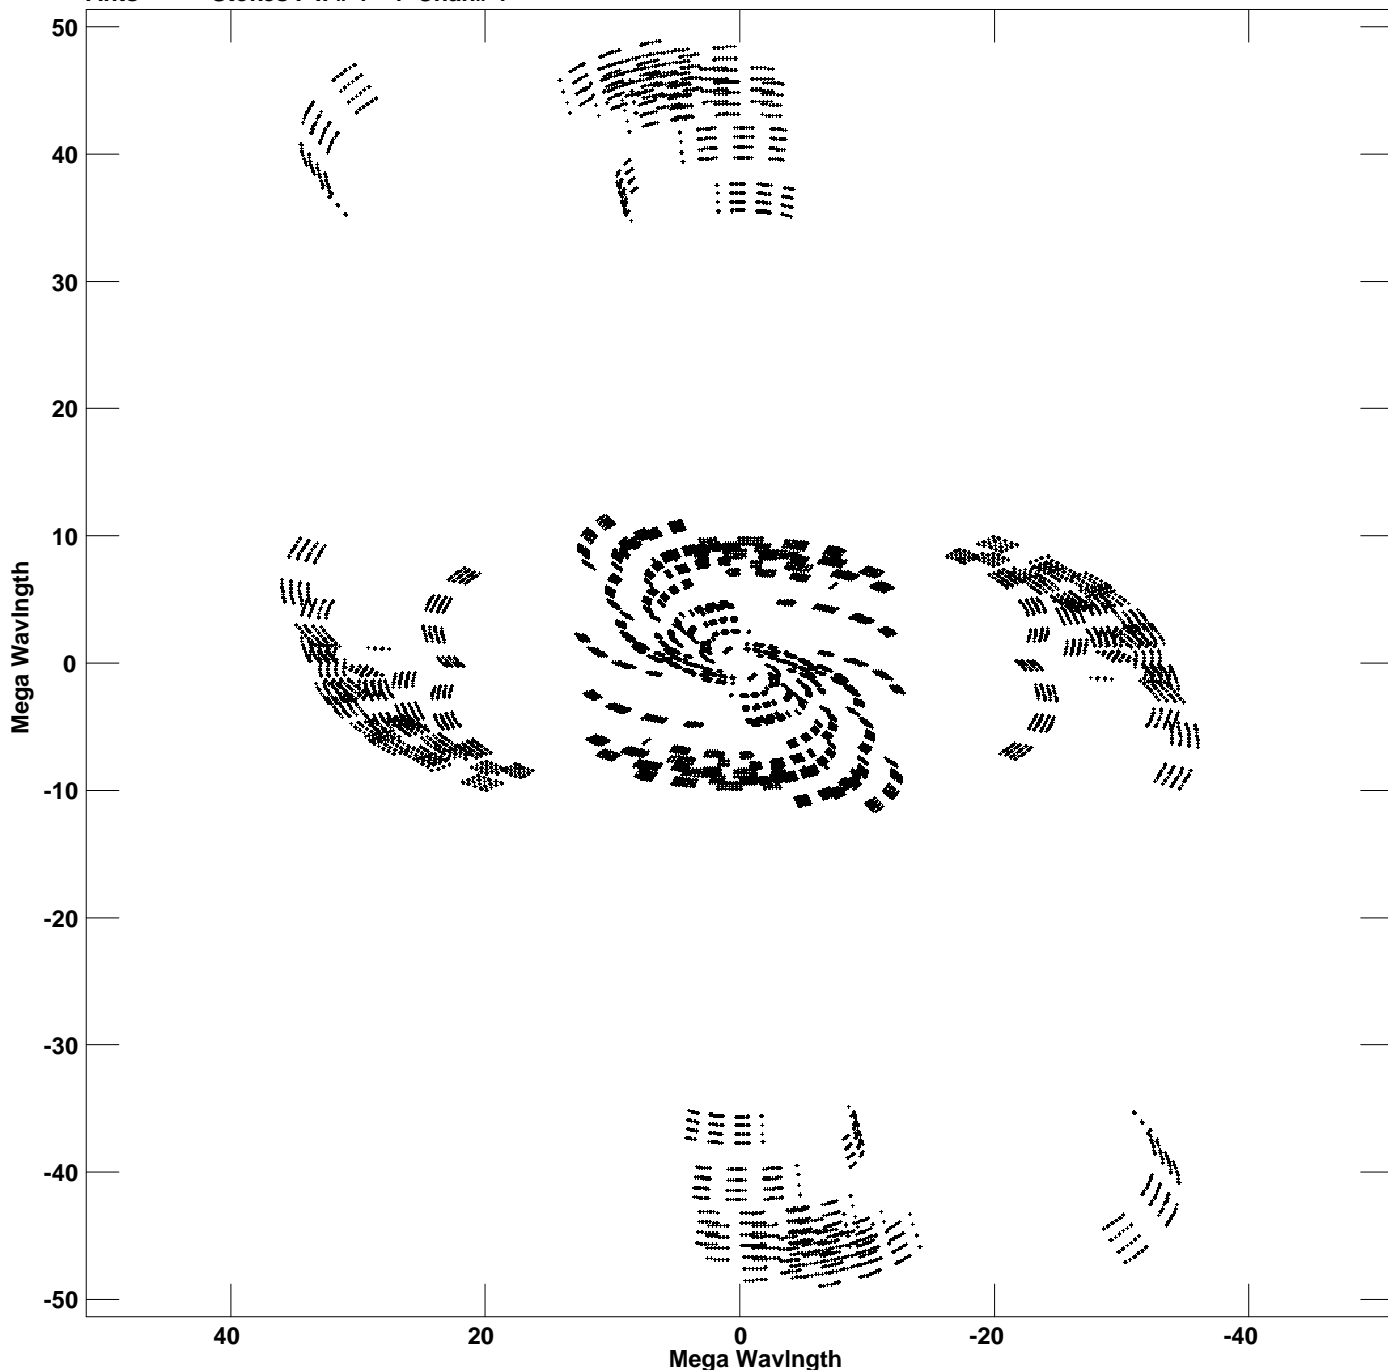

Plot file version 1 created 04-FEB-2022 10:58:59  
V vs U for J1936+2051.MULTI.1 Source:J1936+2051  
Ants \* - \* Stokes I IF# 1 - 4 Chan# 1

Freq = 1.6107 GHz, Bw = 32.000 MHz