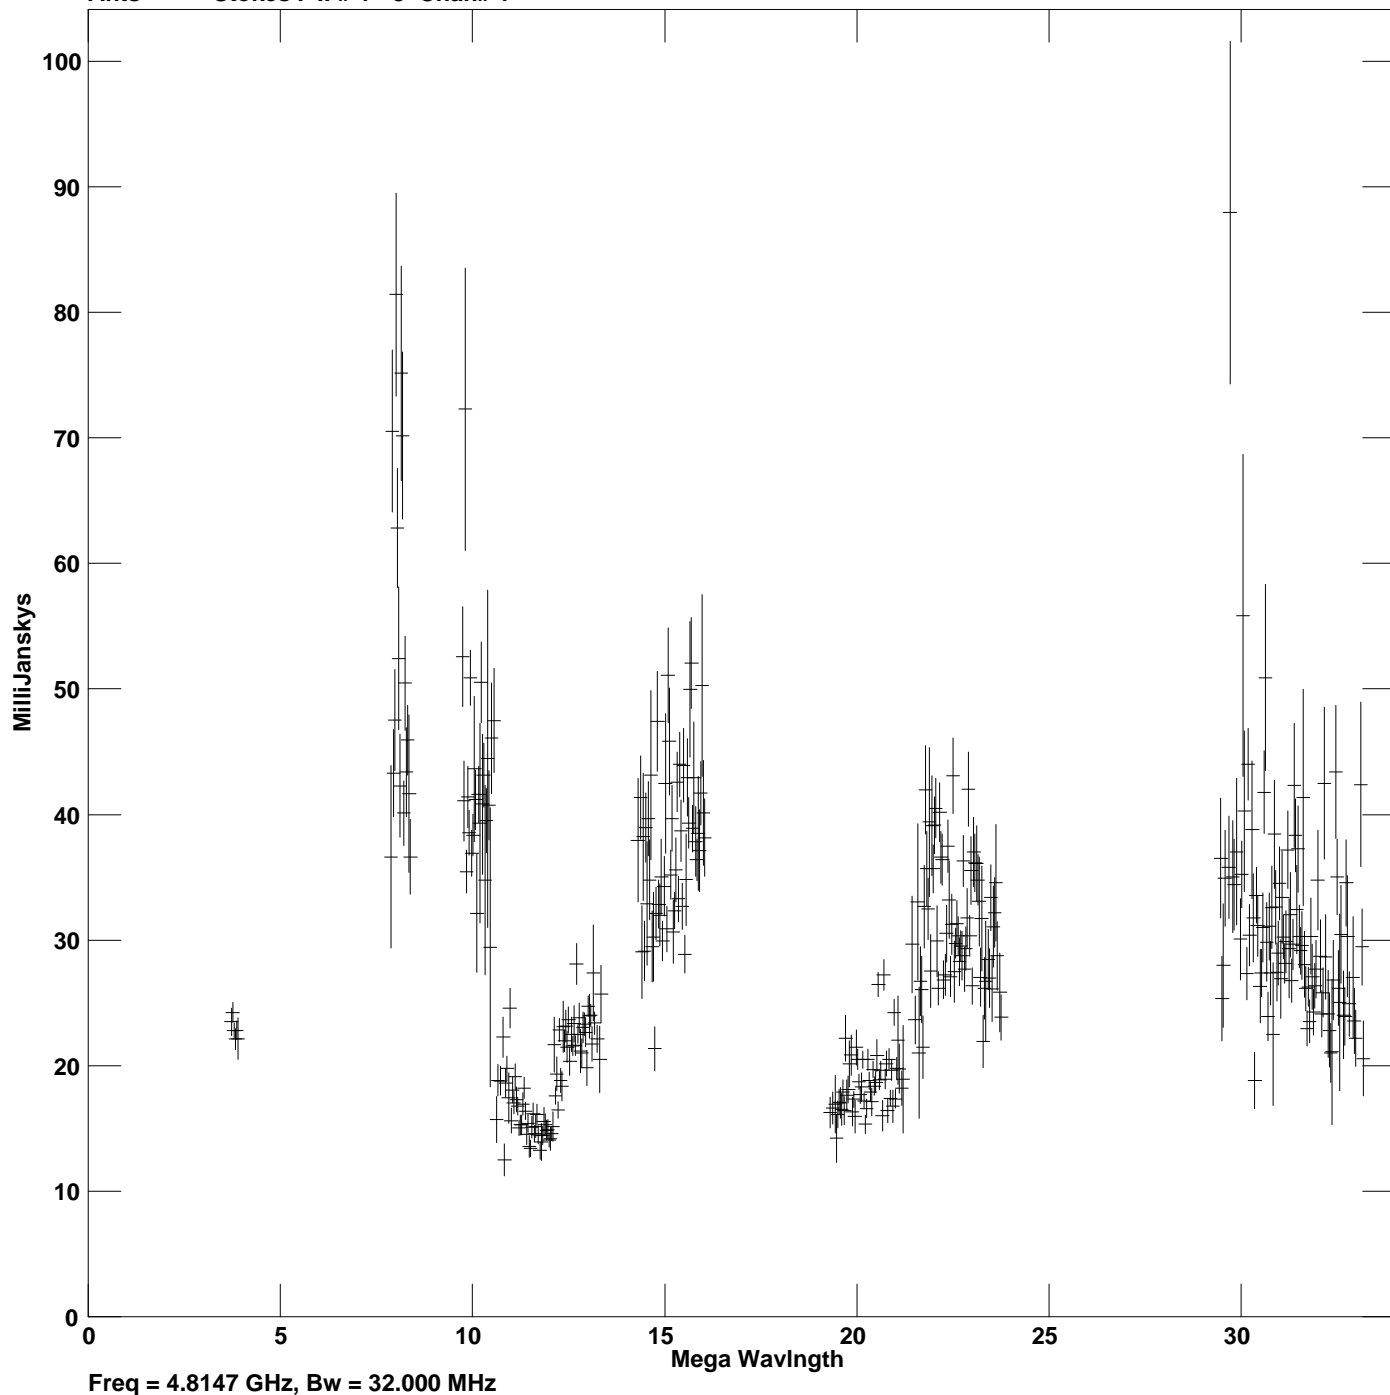

Plot file version 1 created 23-JUN-2023 10:11:59
Amplitude vs UV dist for J1920+1856.MULTI.1 Source:J1920+1856
Ants * - * Stokes I IF# 1 - 8 Chan# 1

Plot file version 3 created 23-JUN-2023 10:11:59
Amplitude andPhase vs Time for J1920+1856.MULTI.1 CL # 3
IF 2 CHAN 1 STK LL of J1920+1856.ICL001.3