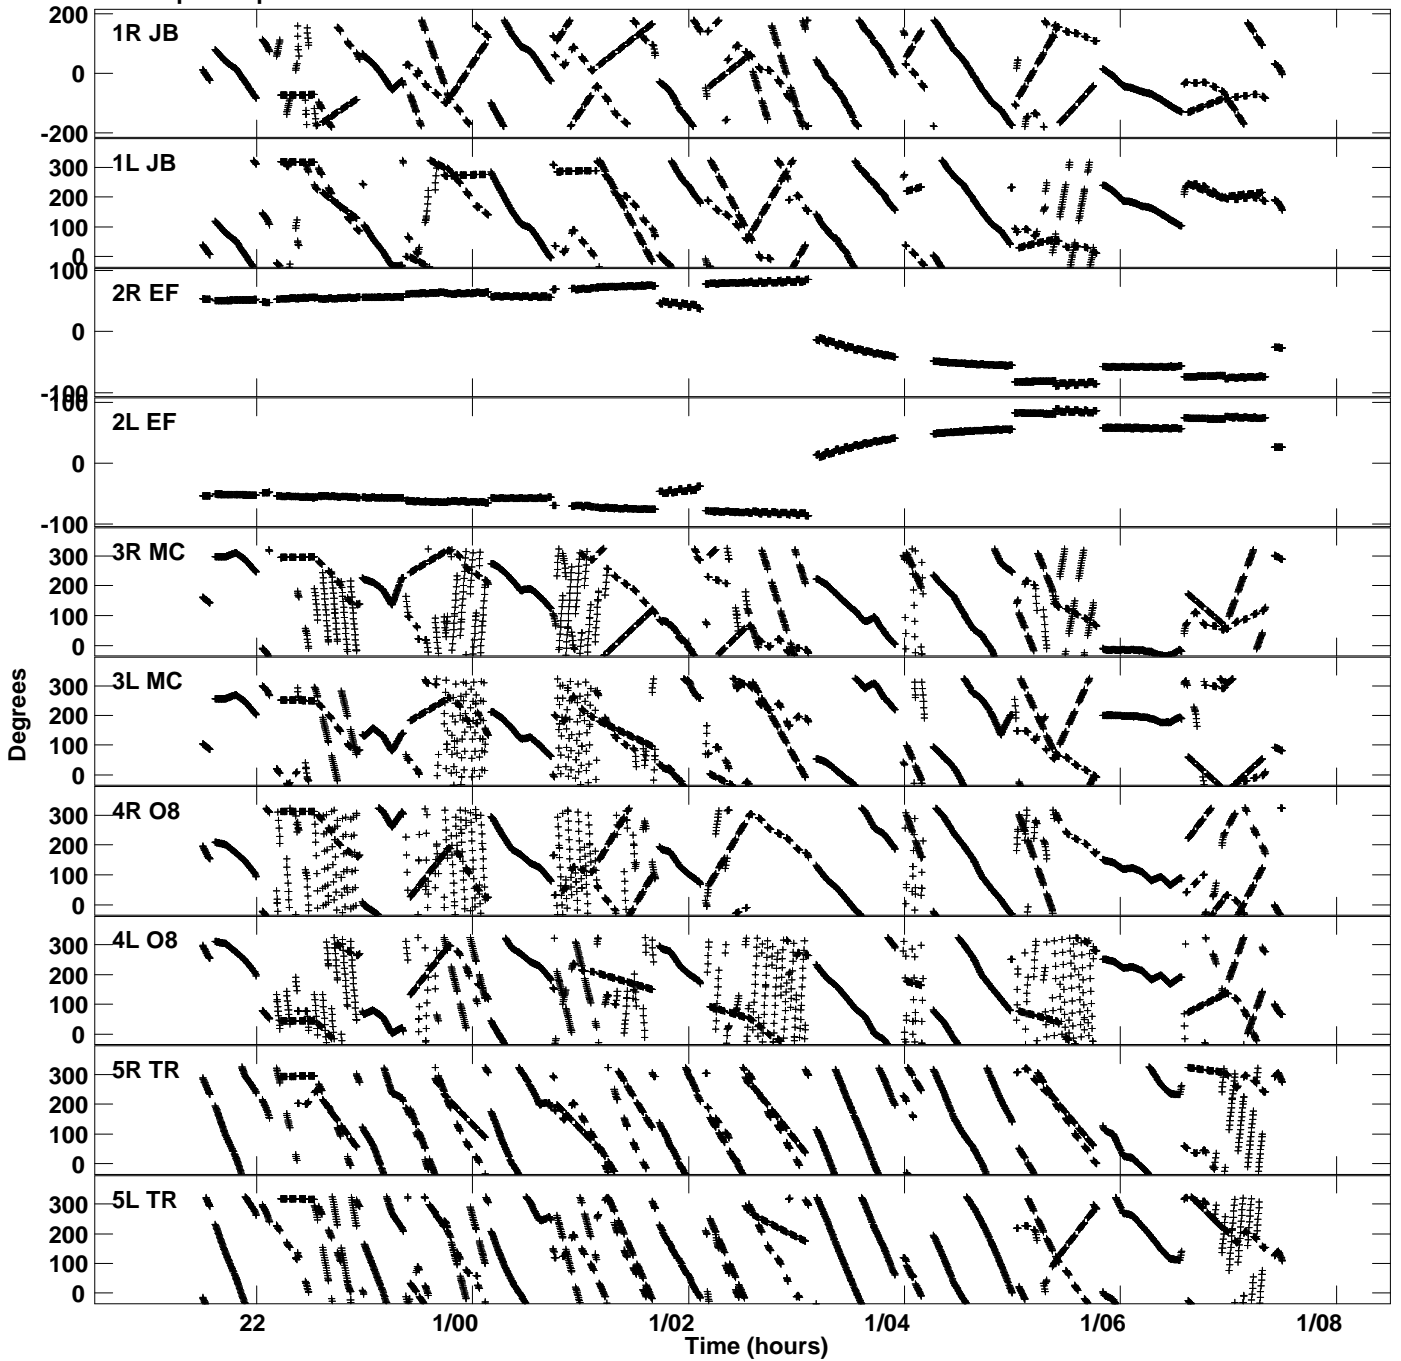

Plot file version 1 created 13-SEP-2023 10:25:09
Gain phs vs UTC time for EA067_2.UVAVG.1
CL 3 Rpol & Lpol IF 1

Plot file version 2 created 13-SEP-2023 10:25:09
Gain phs vs UTC time for EA067_2.UVAVG.1
CL 3 Rpol & Lpol IF 1