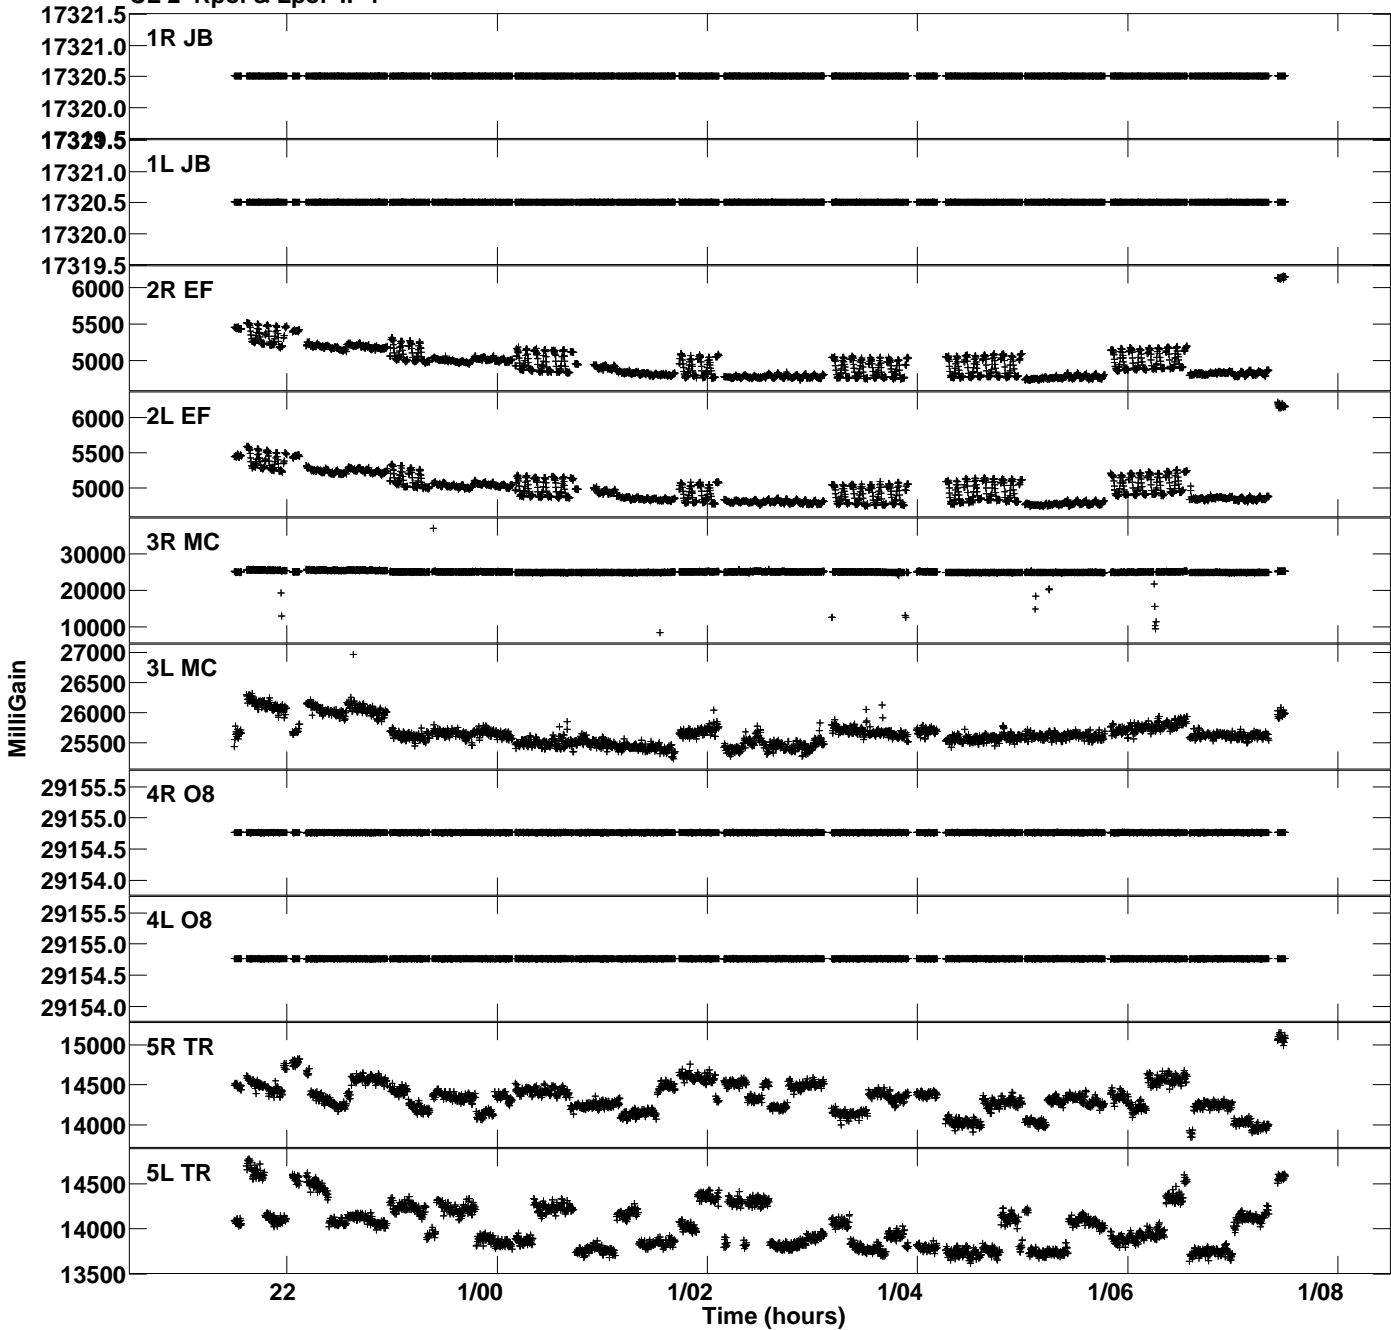

Plot file version 1 created 13-SEP-2023 10:13:00  
Gain amp vs UTC time for EA067\_2.UVAVG.1  
CL 2 Rpol & Lpol IF 1

Plot file version 2 created 13-SEP-2023 10:13:00  
Gain amp vs UTC time for EA067\_2.UVAVG.1  
CL 2 Rpol & Lpol IF 1