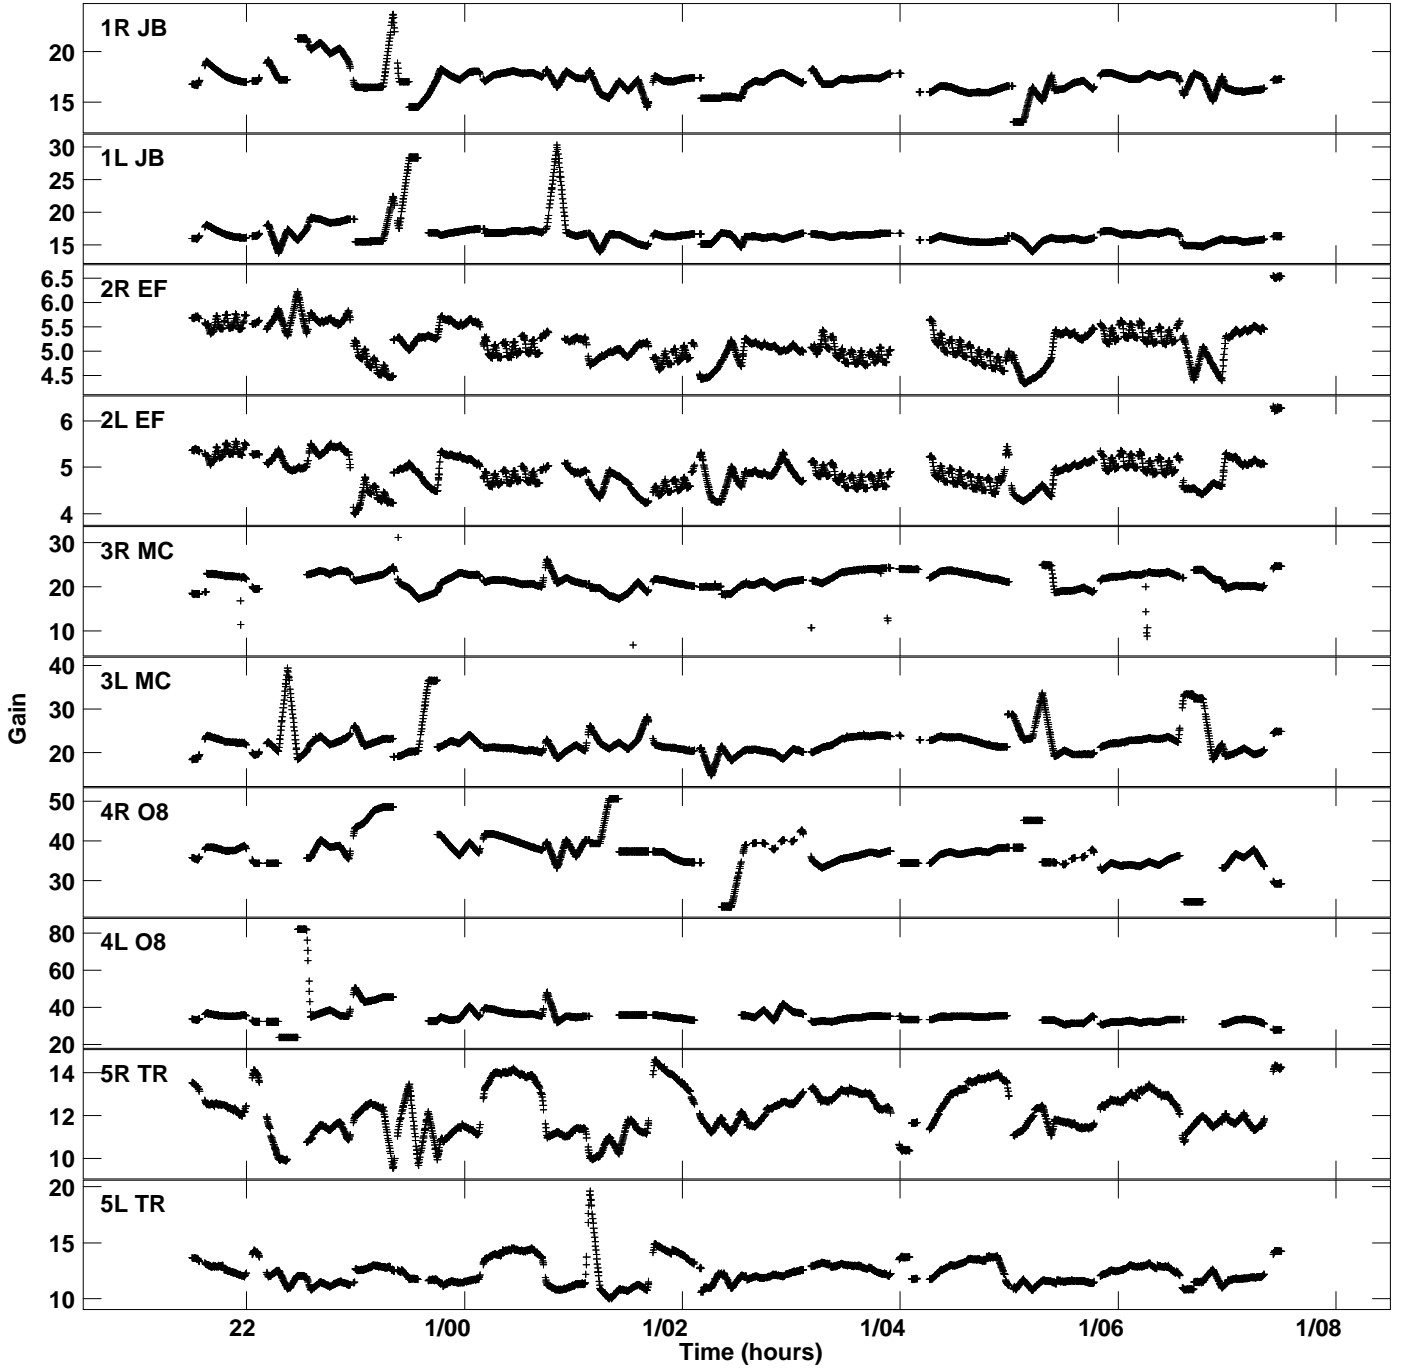

Plot file version 1 created 13-SEP-2023 10:44:16
Gain amp vs UTC time for EA067_2.TMP.1
CL 4 Rpol & Lpol IF 1

Plot file version 2 created 13-SEP-2023 10:44:16
Gain amp vs UTC time for EA067_2.TMP.1
CL 4 Rpol & Lpol IF 1