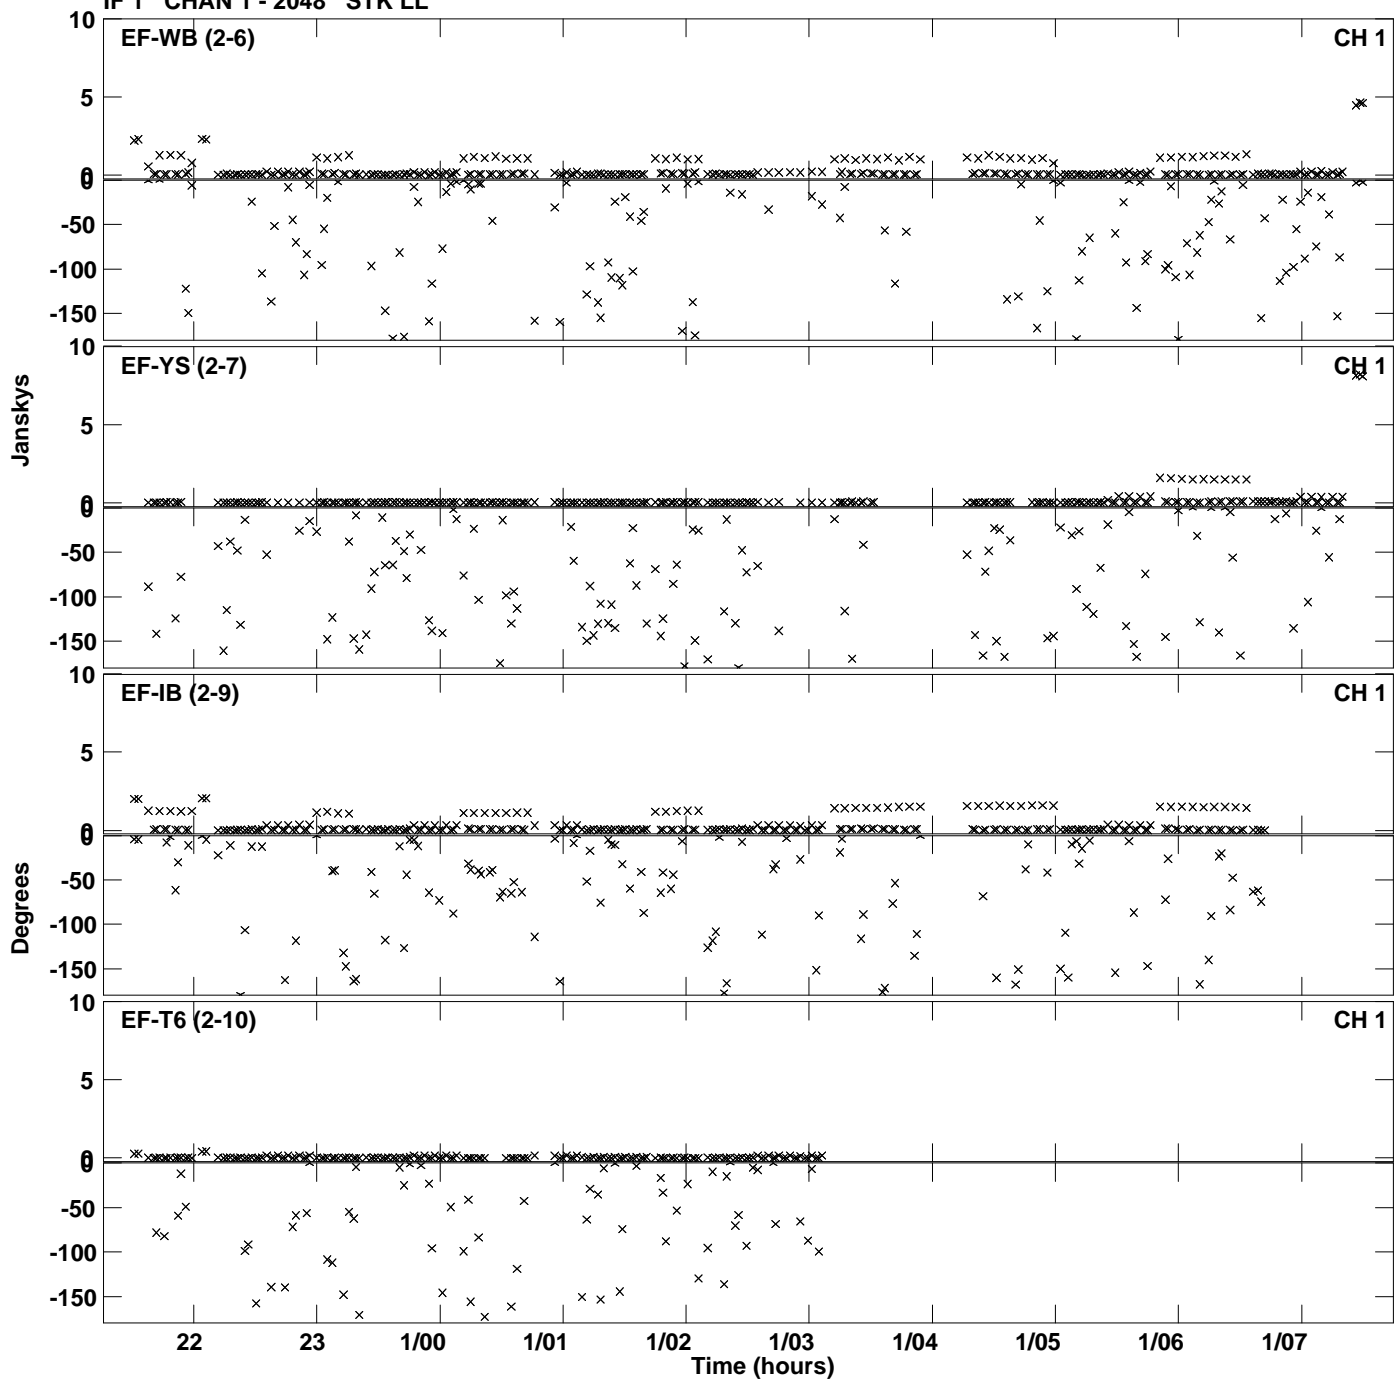

Plot file version 1 created 13-SEP-2023 10:34:47
Amplitude andPhase vs Time for EA067 2.UVAVG.1 Vect aver. CL # 3
IF 1 CHAN 1 - 2048 STK LL

Plot file version 2 created 13-SEP-2023 10:34:47
Amplitude andPhase vs Time for EA067 2.UVAVG.1 Vect aver. CL # 3
IF 1 CHAN 1 - 2048 STK LL

Plot file version 3 created 13-SEP-2023 10:38:36
Amplitude andPhase vs Time for EA067 2.UVAVG.1 Vect aver. CL # 3
IF 1 CHAN 1 - 2048 STK RR

Plot file version 4 created 13-SEP-2023 10:38:36
Amplitude andPhase vs Time for EA067 2.UVAVG.1 Vect aver. CL # 3
IF 1 CHAN 1 - 2048 STK RR