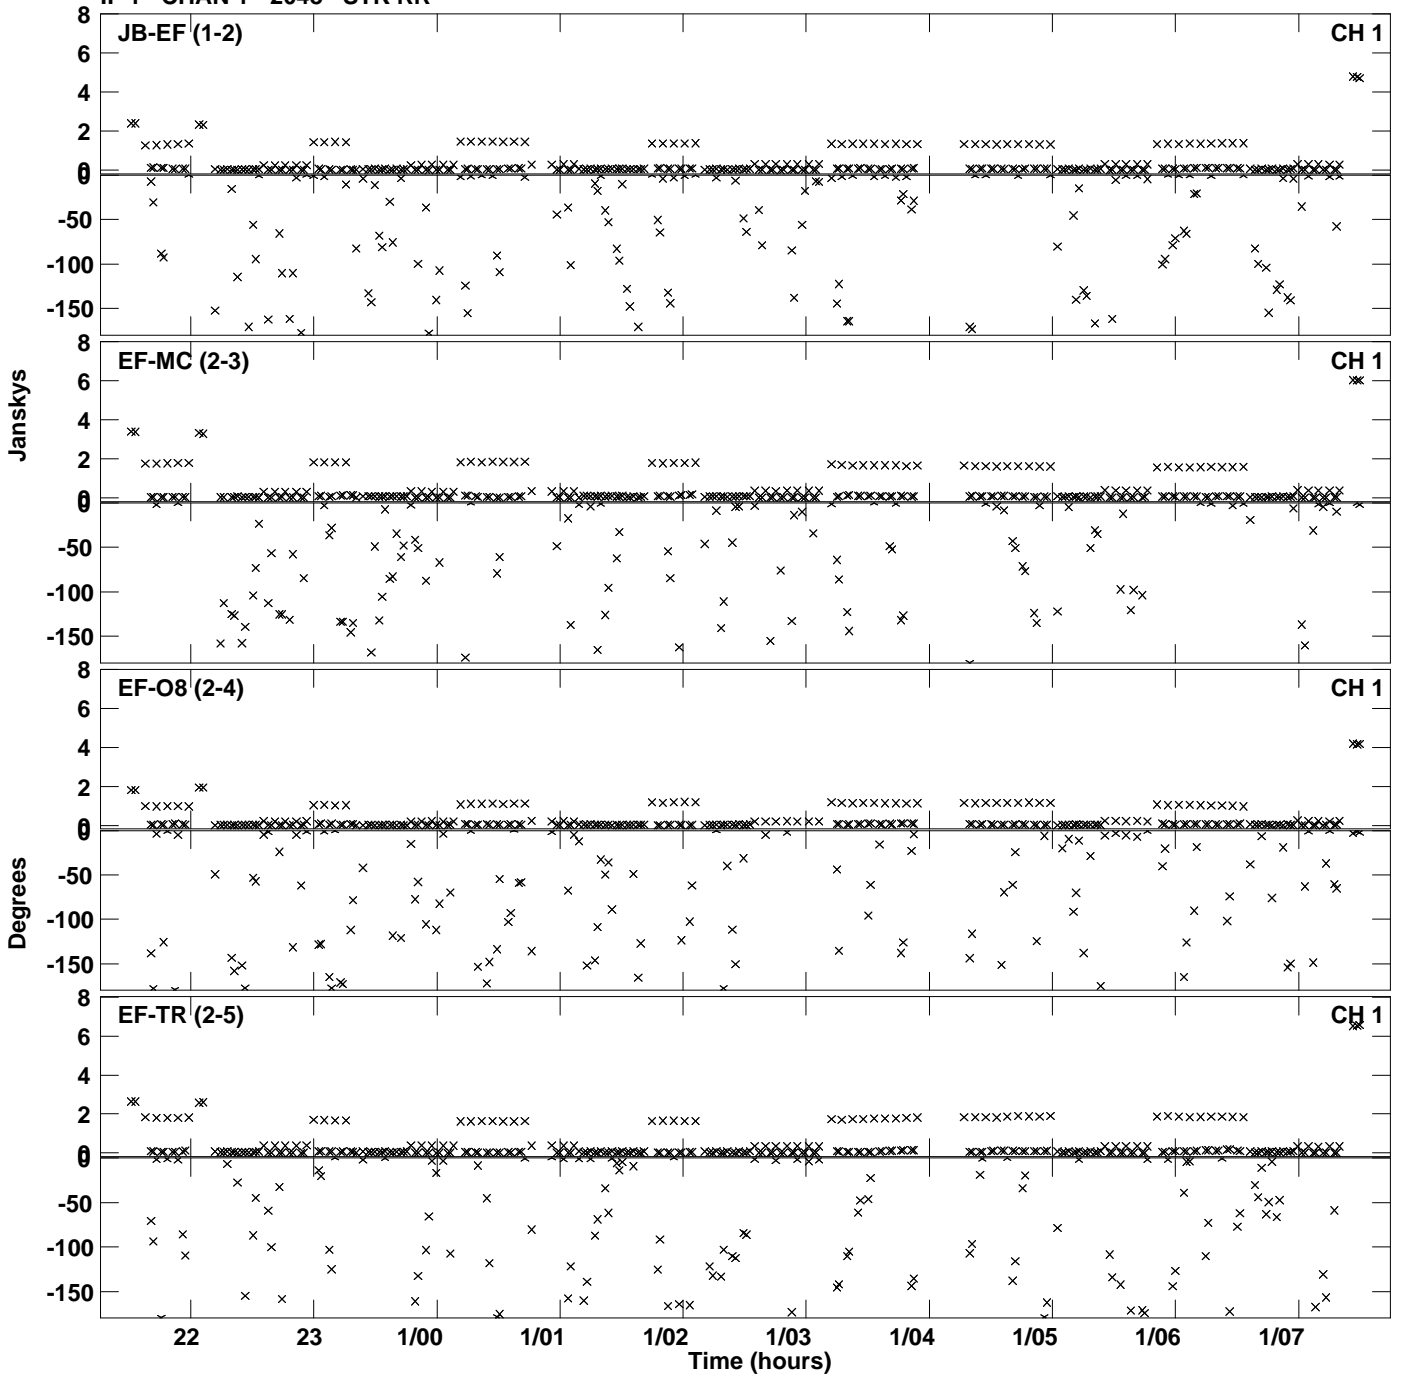

Plot file version 1 created 13-SEP-2023 10:34:47
Amplitude andPhase vs Time for EA067 2.UVAVG.1 Vect aver. CL # 3
IF 1 CHAN 1 - 2048 STK LL

Plot file version 2 created 13-SEP-2023 10:34:47
Amplitude andPhase vs Time for EA067 2.UVAVG.1 Vect aver. CL # 3
IF 1 CHAN 1 - 2048 STK LL

Plot file version 3 created 13-SEP-2023 10:38:36
Amplitude andPhase vs Time for EA067 2.UVAVG.1 Vect aver. CL # 3
IF 1 CHAN 1 - 2048 STK RR

Plot file version 4 created 13-SEP-2023 10:38:36
Amplitude andPhase vs Time for EA067 2.UVAVG.1 Vect aver. CL # 3
IF 1 CHAN 1 - 2048 STK RR