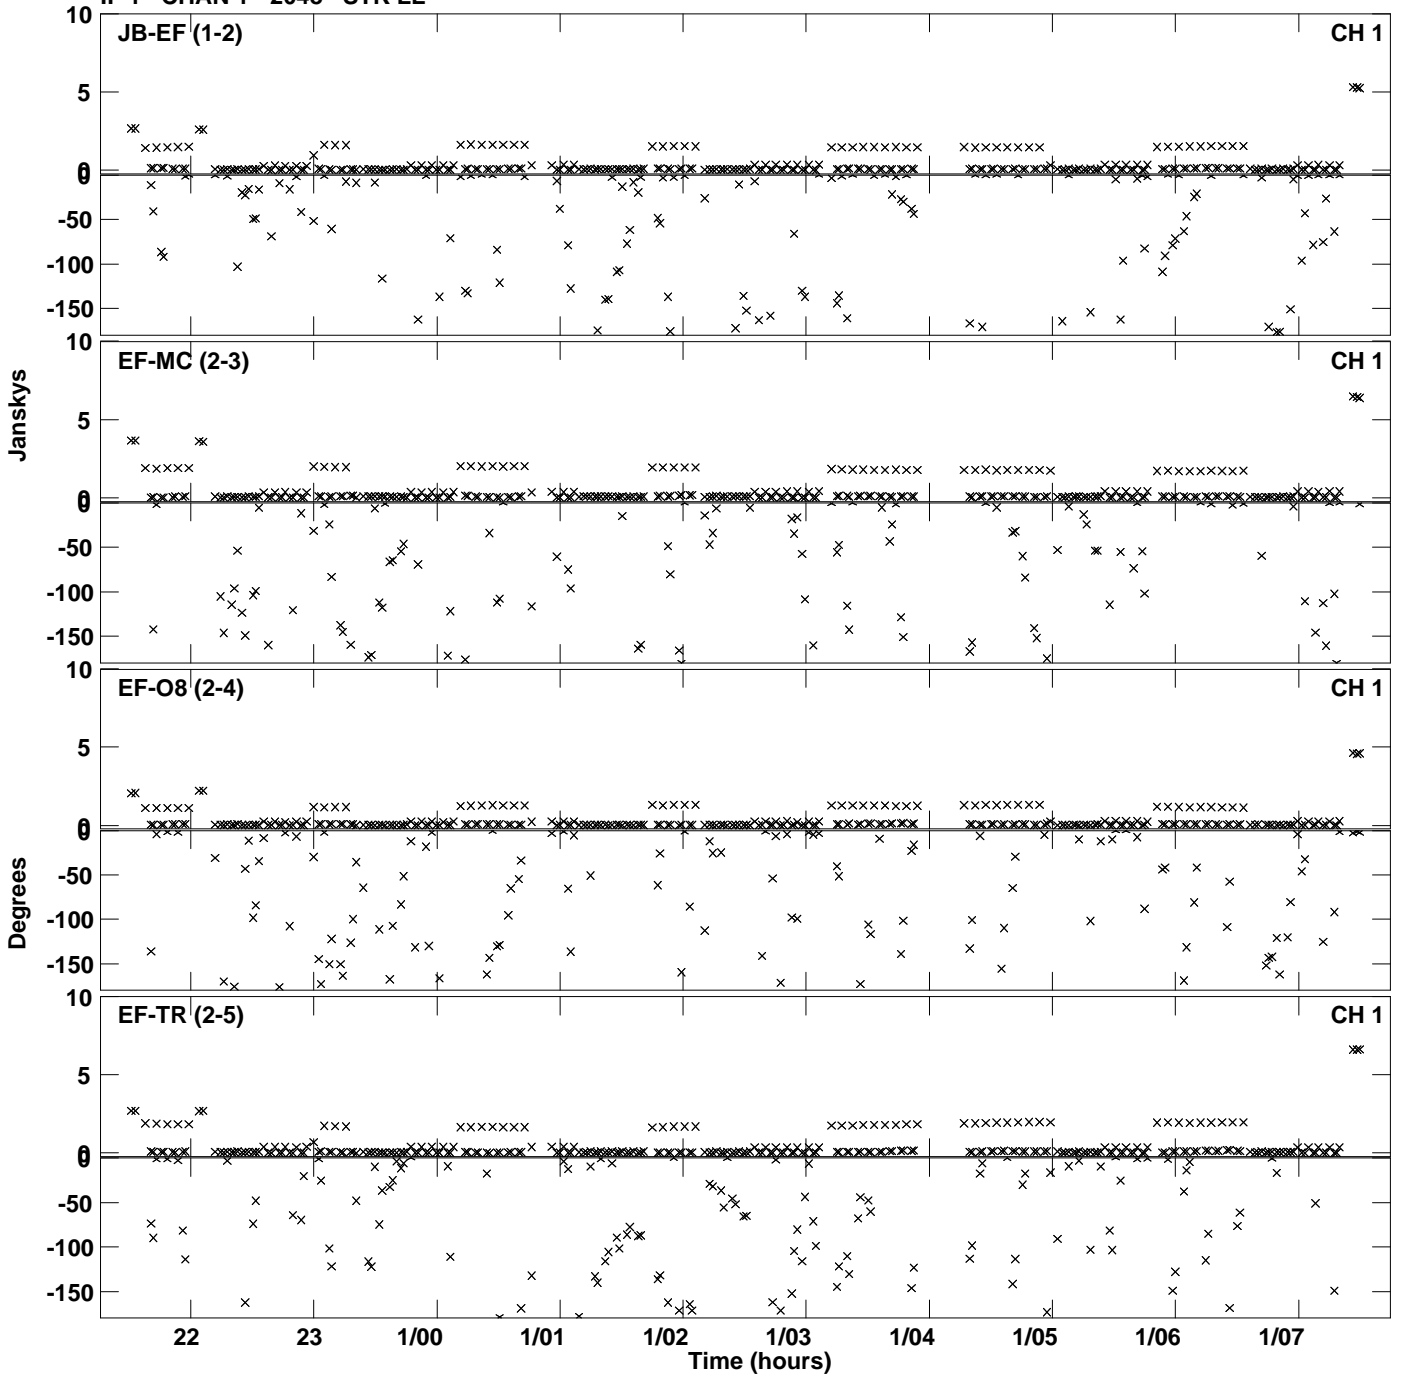

Plot file version 1 created 13-SEP-2023 10:34:47
Amplitude andPhase vs Time for EA067 2.UVAVG.1 Vect aver. CL # 3
IF 1 CHAN 1 - 2048 STK LL

Plot file version 2 created 13-SEP-2023 10:34:47
Amplitude andPhase vs Time for EA067 2.UVAVG.1 Vect aver. CL # 3
IF 1 CHAN 1 - 2048 STK LL

Plot file version 3 created 13-SEP-2023 10:38:36
Amplitude andPhase vs Time for EA067 2.UVAVG.1 Vect aver. CL # 3
IF 1 CHAN 1 - 2048 STK RR

Plot file version 4 created 13-SEP-2023 10:38:36
Amplitude andPhase vs Time for EA067 2.UVAVG.1 Vect aver. CL # 3
IF 1 CHAN 1 - 2048 STK RR