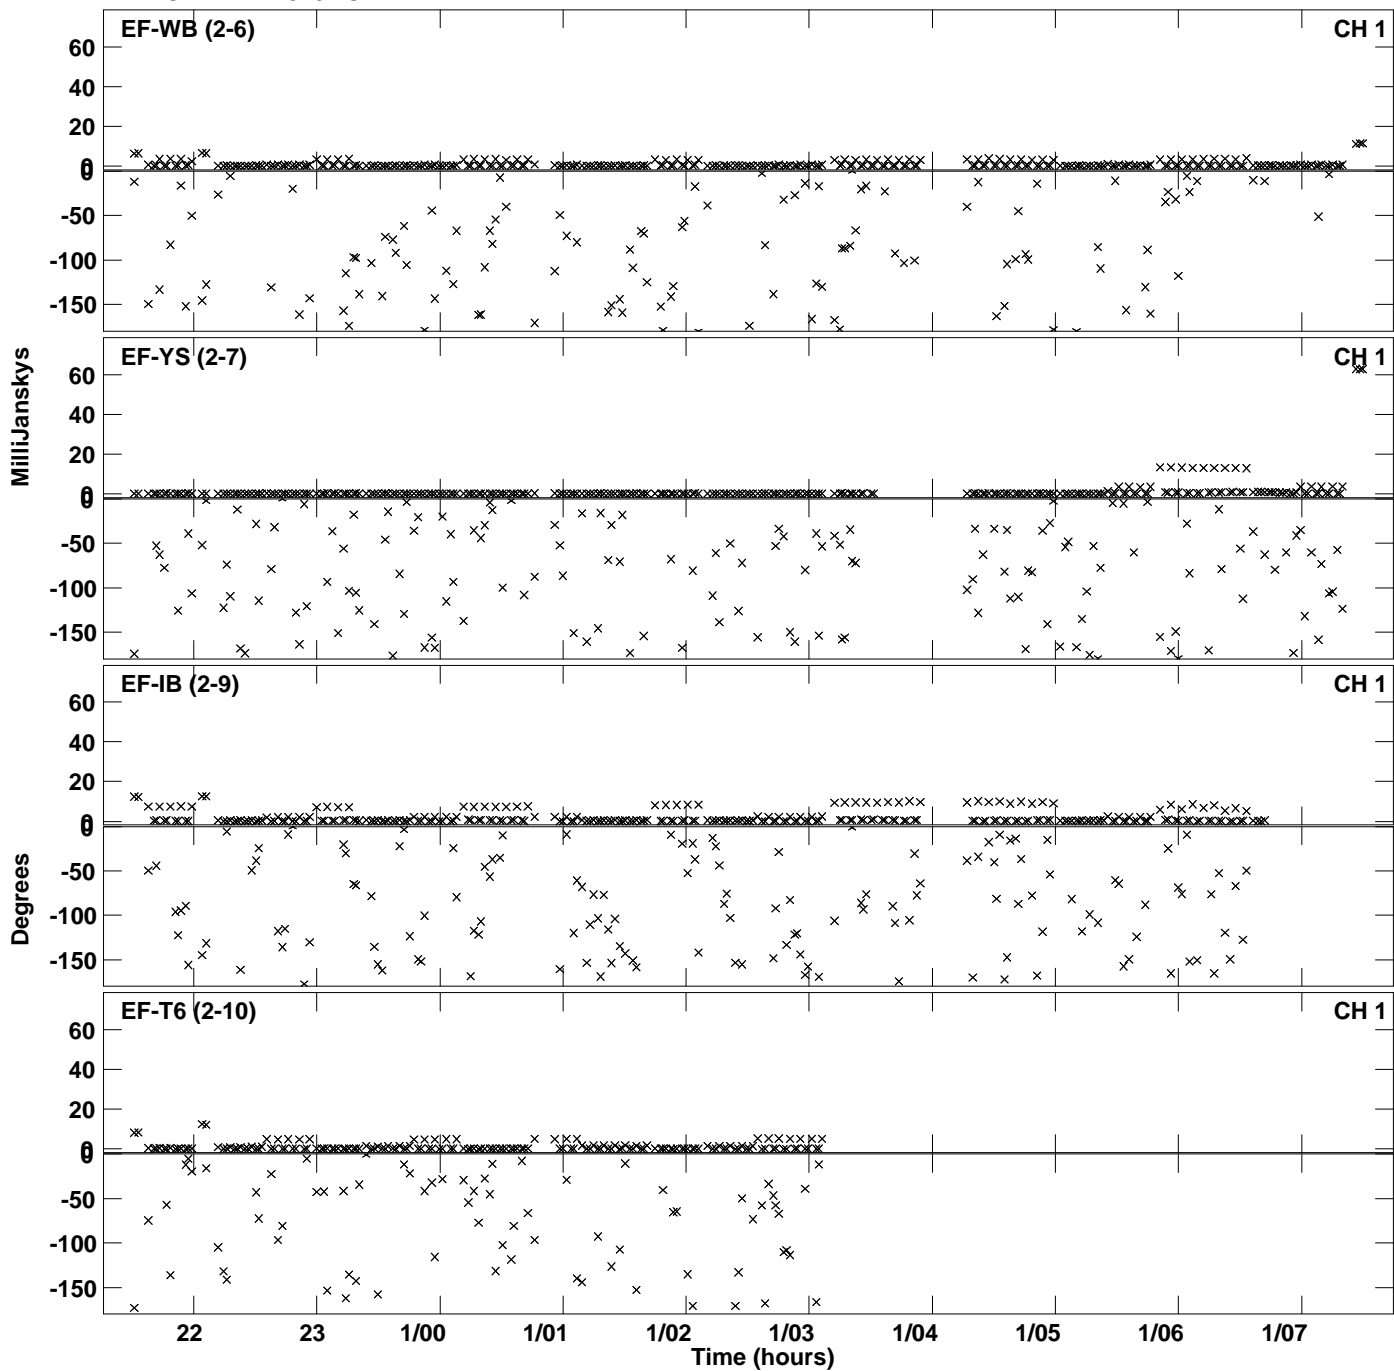

Plot file version 1 created 05-SEP-2023 20:19:30
Amplitude and Phase vs Time for EA067 2.UVAVG.1 Vect aver.
IF 1 CHAN 1 - 2048 STK LL

Plot file version 2 created 05-SEP-2023 20:19:30
Amplitude andPhase vs Time for EA067 2.UVAVG.1 Vect aver.
IF 1 CHAN 1 - 2048 STK LL

Plot file version 3 created 05-SEP-2023 20:22:23
Amplitude andPhase vs Time for EA067 2.UVAVG.1 Vect aver.
IF 1 CHAN 1 - 2048 STK RR

Plot file version 4 created 05-SEP-2023 20:22:23
Amplitude andPhase vs Time for EA067 2.UVAVG.1 Vect aver.
IF 1 CHAN 1 - 2048 STK RR