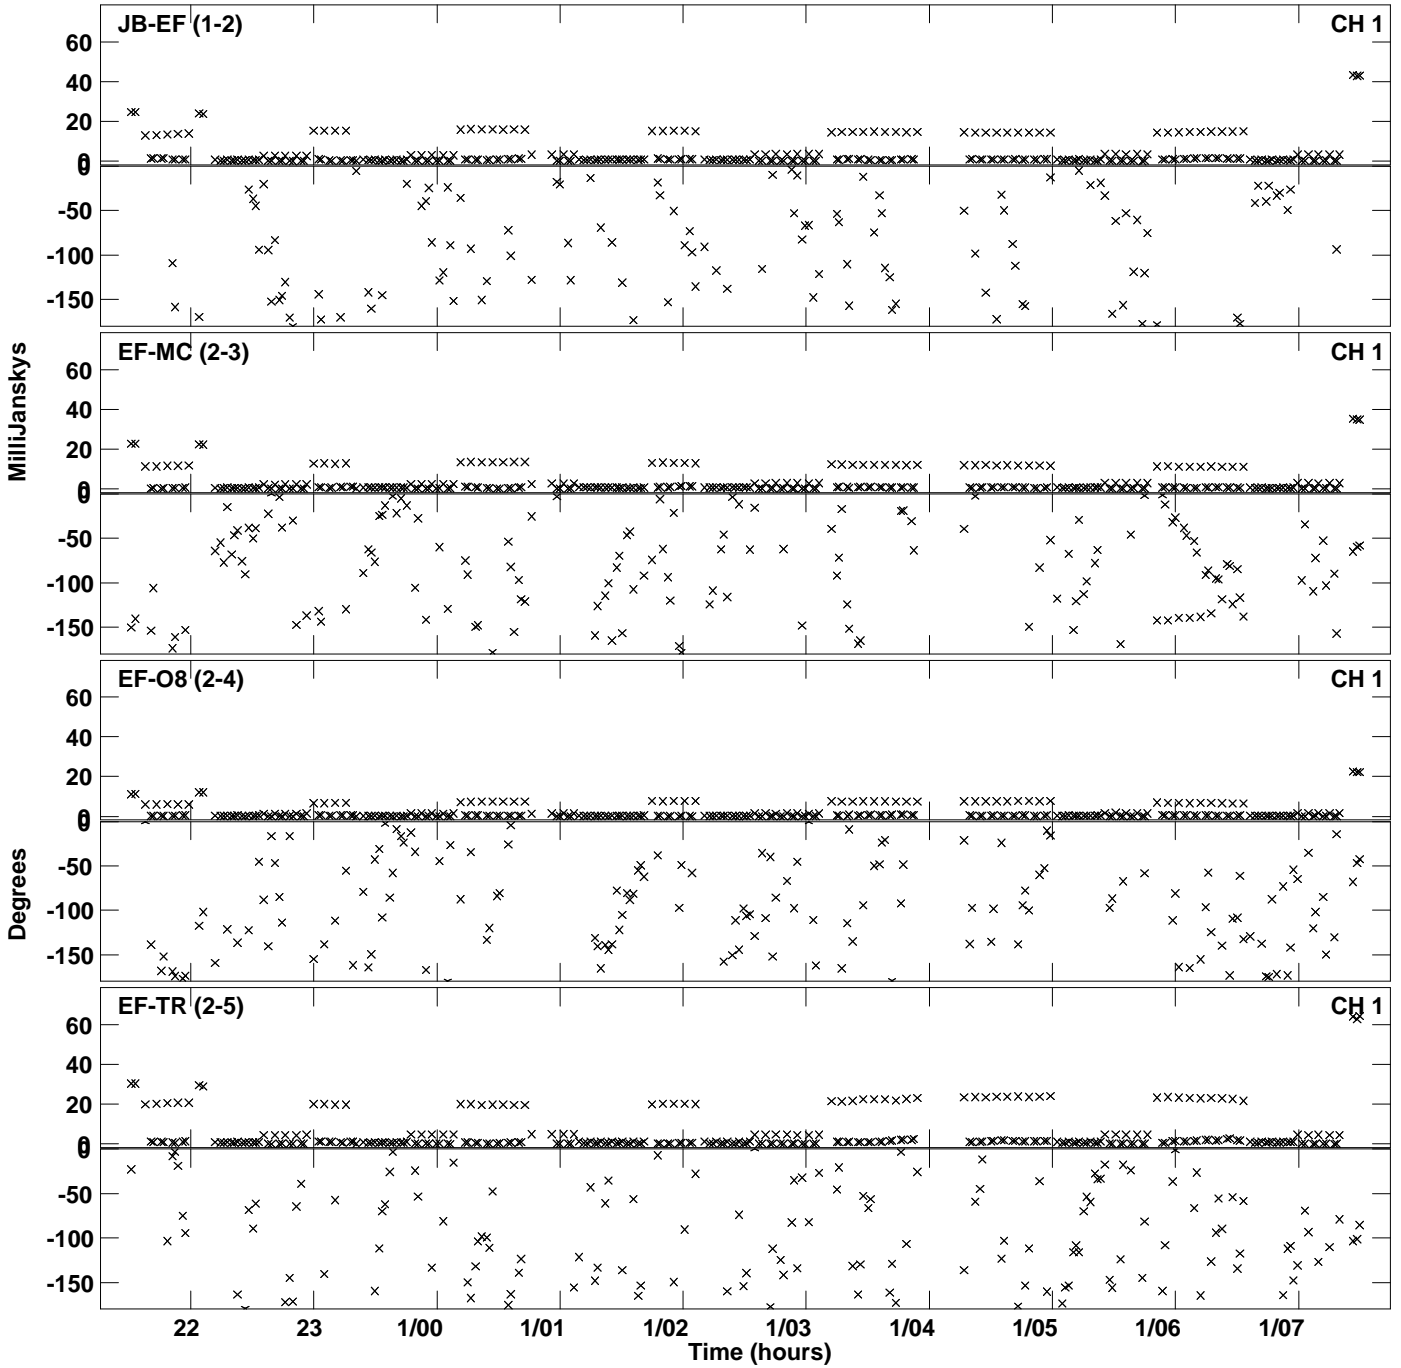

Plot file version 1 created 05-SEP-2023 20:19:30
Amplitude and Phase vs Time for EA067 2.UVAVG.1 Vect aver.
IF 1 CHAN 1 - 2048 STK LL

Plot file version 2 created 05-SEP-2023 20:19:30
Amplitude andPhase vs Time for EA067 2.UVAVG.1 Vect aver.
IF 1 CHAN 1 - 2048 STK LL

Plot file version 3 created 05-SEP-2023 20:22:23
Amplitude andPhase vs Time for EA067 2.UVAVG.1 Vect aver.
IF 1 CHAN 1 - 2048 STK RR

Plot file version 4 created 05-SEP-2023 20:22:23
Amplitude andPhase vs Time for EA067 2.UVAVG.1 Vect aver.
IF 1 CHAN 1 - 2048 STK RR