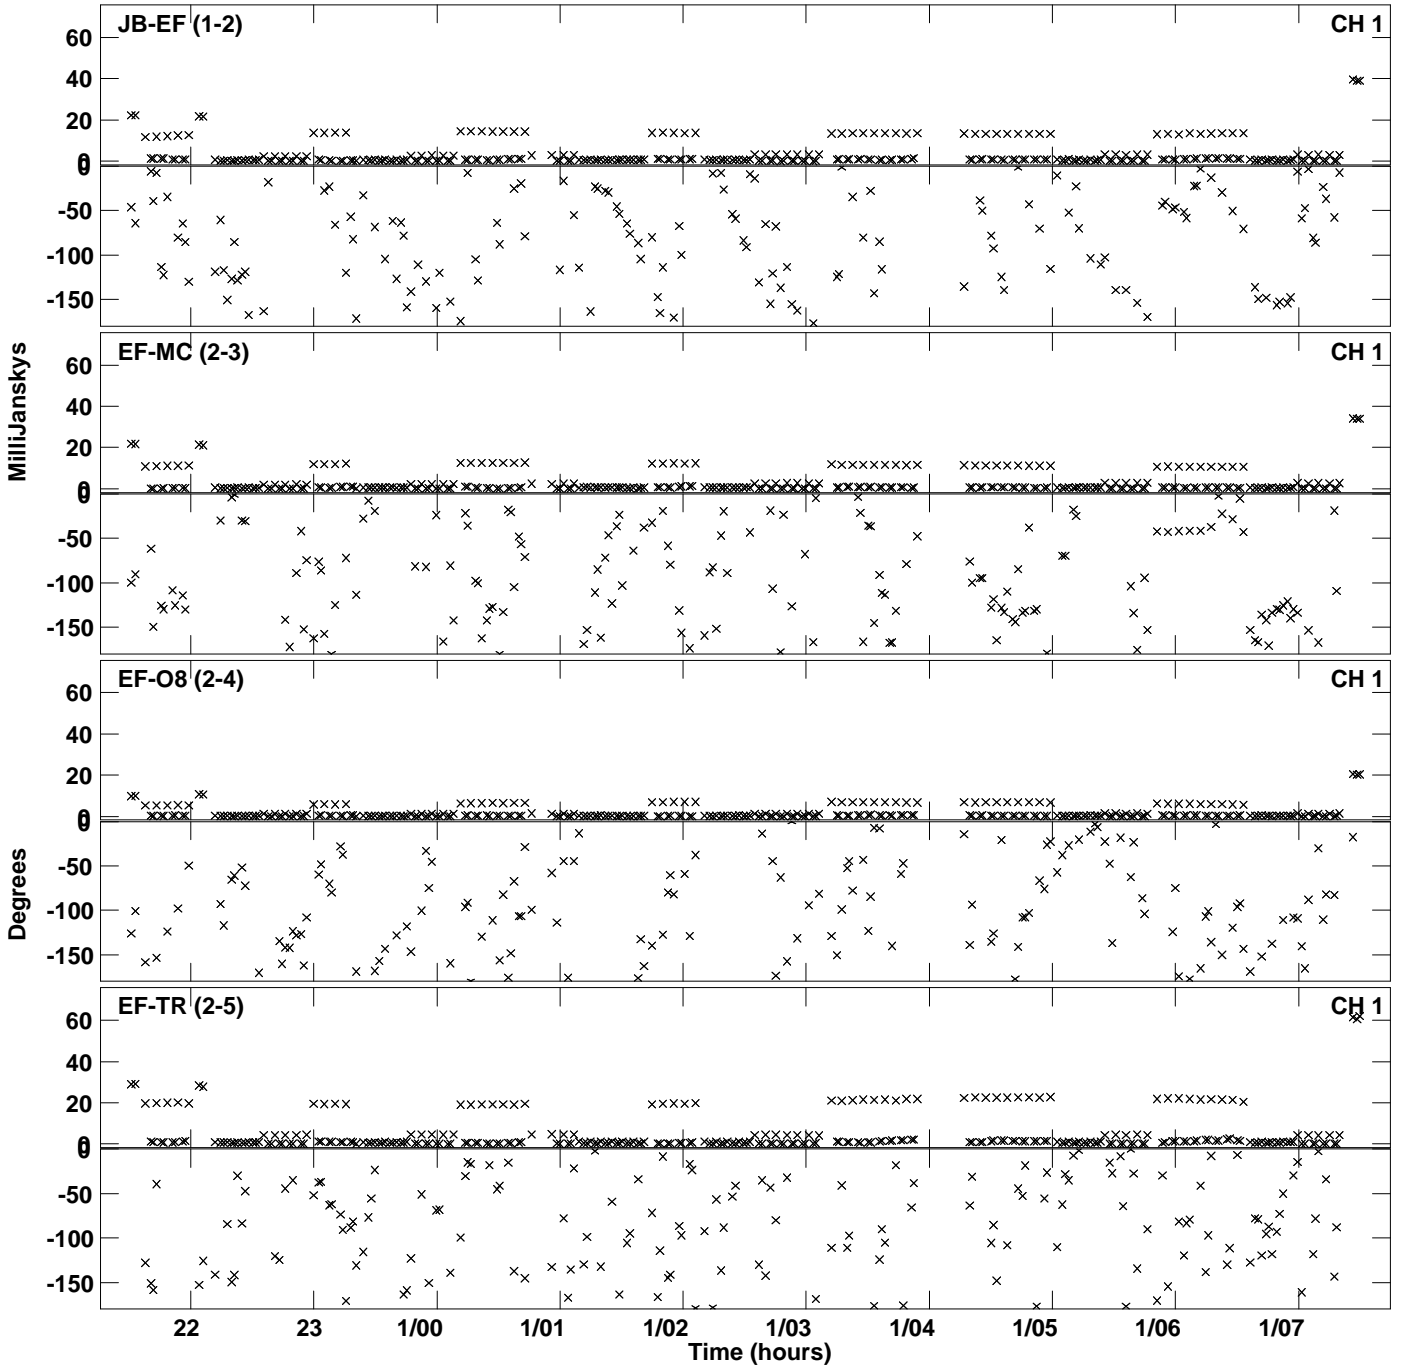

Plot file version 1 created 05-SEP-2023 20:19:30
Amplitude and Phase vs Time for EA067 2.UVAVG.1 Vect aver.
IF 1 CHAN 1 - 2048 STK LL

Plot file version 2 created 05-SEP-2023 20:19:30
Amplitude andPhase vs Time for EA067 2.UVAVG.1 Vect aver.
IF 1 CHAN 1 - 2048 STK LL

Plot file version 3 created 05-SEP-2023 20:22:23
Amplitude andPhase vs Time for EA067 2.UVAVG.1 Vect aver.
IF 1 CHAN 1 - 2048 STK RR

Plot file version 4 created 05-SEP-2023 20:22:23
Amplitude andPhase vs Time for EA067 2.UVAVG.1 Vect aver.
IF 1 CHAN 1 - 2048 STK RR