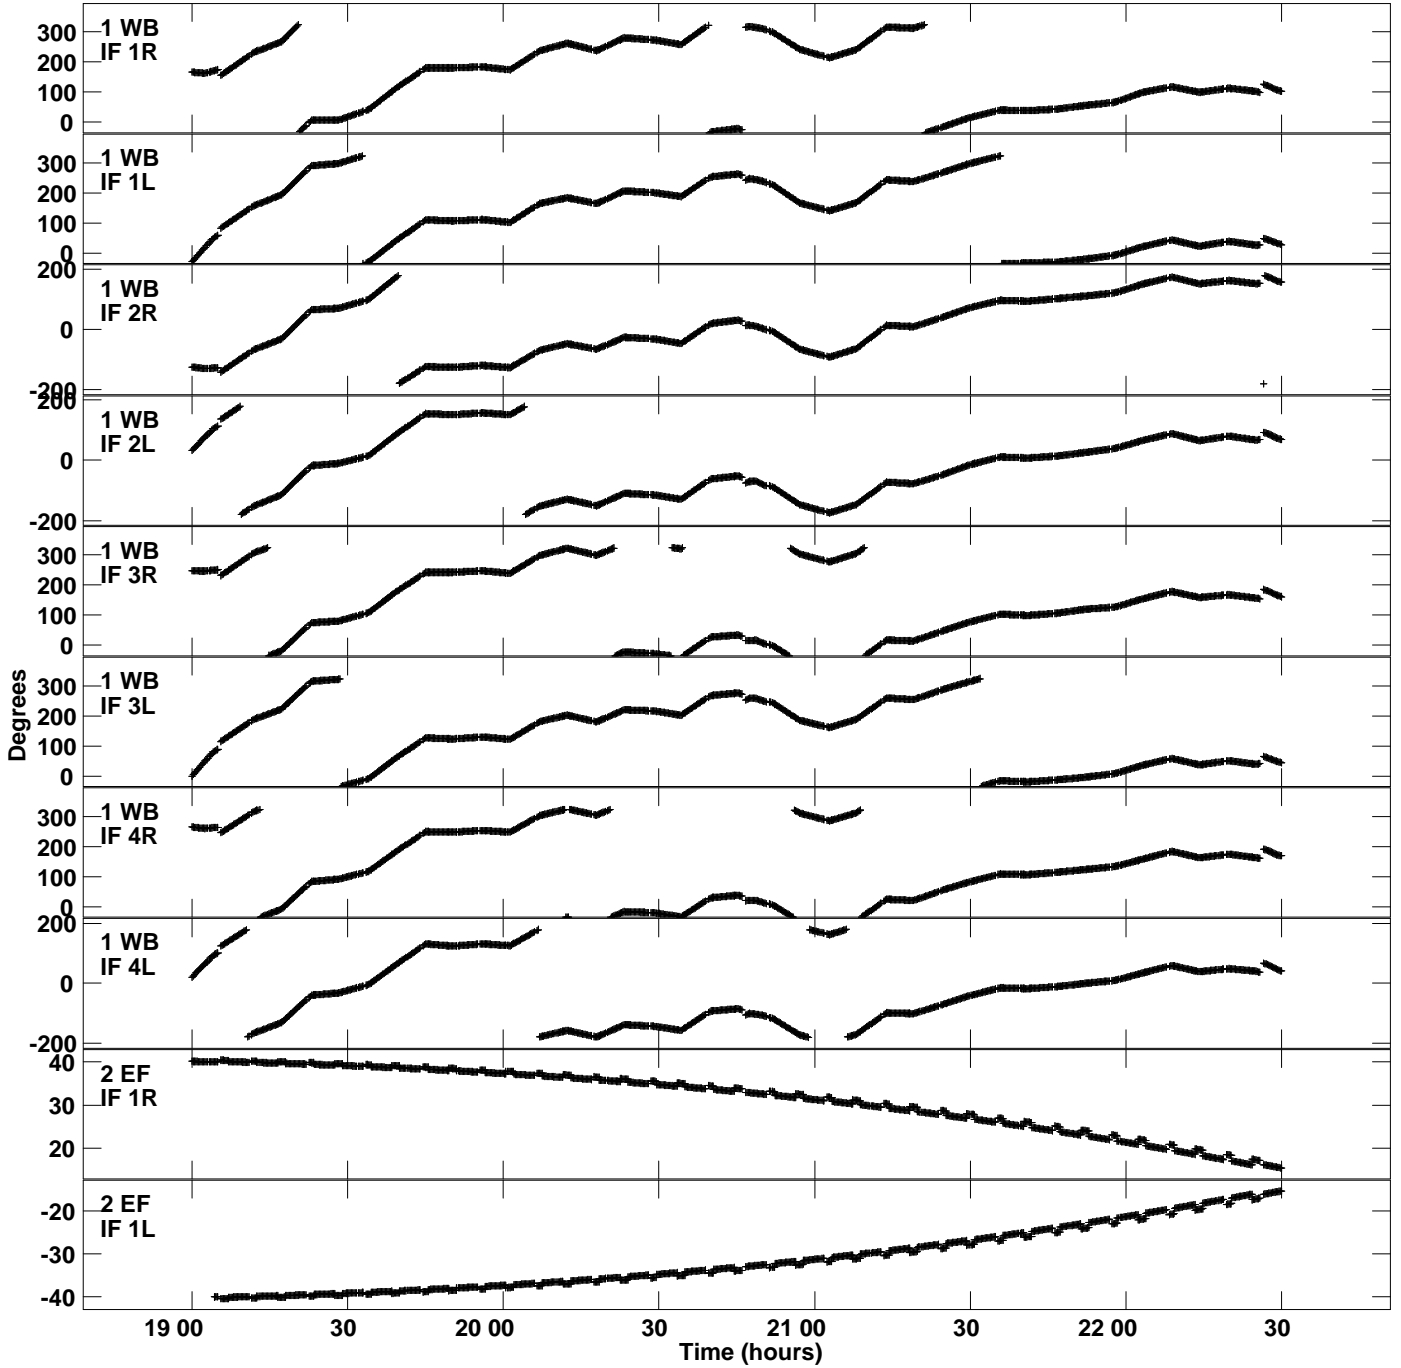

Plot file version 1 created 17-NOV-2023 14:36:03
Gain phs vs UTC time for EA069B.UVDATA.1
CL 4 Rpol & Lpol IF 1 - 4

Plot file version 2 created 17-NOV-2023 14:36:03
Gain phs vs UTC time for EA069B.UVDATA.1
CL 4 Rpol & Lpol IF 1 - 4

Plot file version 3 created 17-NOV-2023 14:36:03
Gain phs vs UTC time for EA069B.UVDATA.1
CL 4 Rpol & Lpol IF 1 - 4

Plot file version 4 created 17-NOV-2023 14:36:03
Gain phs vs UTC time for EA069B.UVDATA.1
CL 4 Rpol & Lpol IF 1 - 4

Plot file version 5 created 17-NOV-2023 14:36:03
Gain phs vs UTC time for EA069B.UVDATA.1
CL 4 Rpol & Lpol IF 1 - 4

Plot file version 6 created 17-NOV-2023 14:36:03
Gain phs vs UTC time for EA069B.UVDATA.1
CL 4 Rpol & Lpol IF 1 - 4