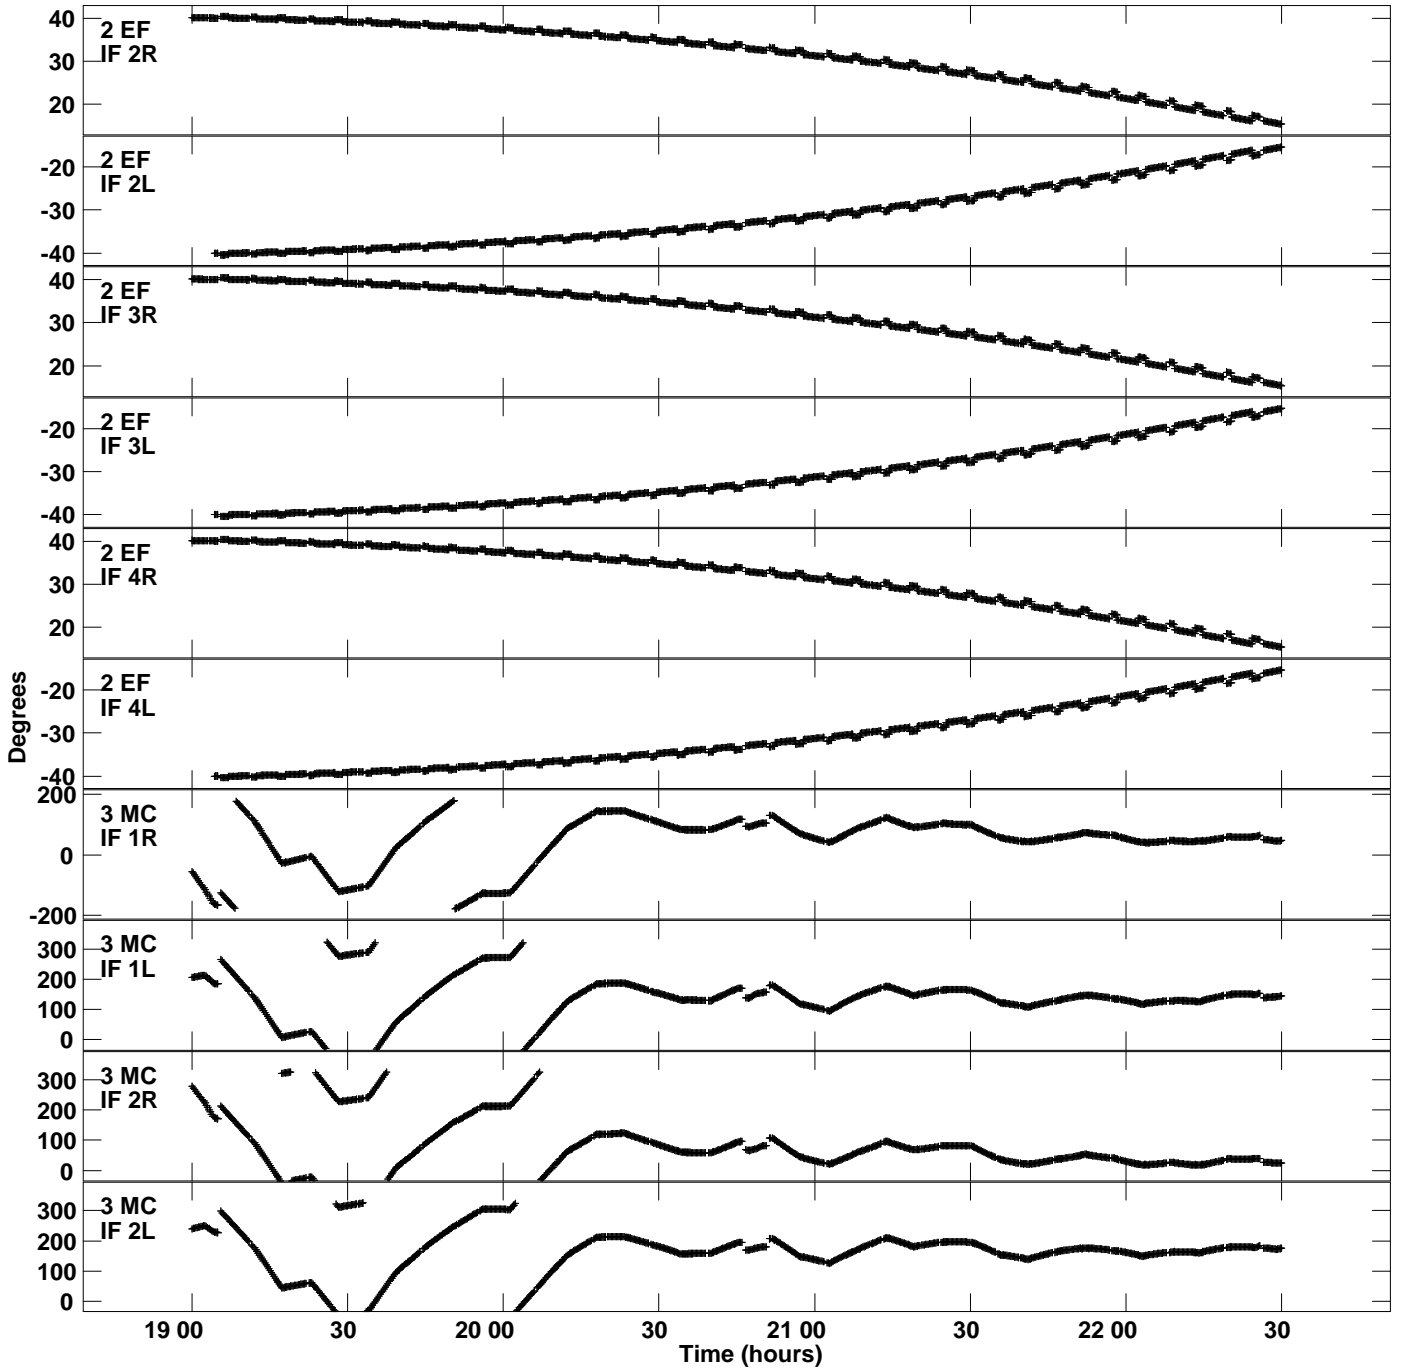

Plot file version 1 created 17-NOV-2023 14:36:03
Gain phs vs UTC time for EA069B.UVDATA.1
CL 4 Rpol & Lpol IF 1 - 4

Plot file version 2 created 17-NOV-2023 14:36:03
Gain phs vs UTC time for EA069B.UVDATA.1
CL 4 Rpol & Lpol IF 1 - 4

Plot file version 3 created 17-NOV-2023 14:36:03
Gain phs vs UTC time for EA069B.UVDATA.1
CL 4 Rpol & Lpol IF 1 - 4

Plot file version 4 created 17-NOV-2023 14:36:03
Gain phs vs UTC time for EA069B.UVDATA.1
CL 4 Rpol & Lpol IF 1 - 4

Plot file version 5 created 17-NOV-2023 14:36:03
Gain phs vs UTC time for EA069B.UVDATA.1
CL 4 Rpol & Lpol IF 1 - 4

Plot file version 6 created 17-NOV-2023 14:36:03
Gain phs vs UTC time for EA069B.UVDATA.1
CL 4 Rpol & Lpol IF 1 - 4