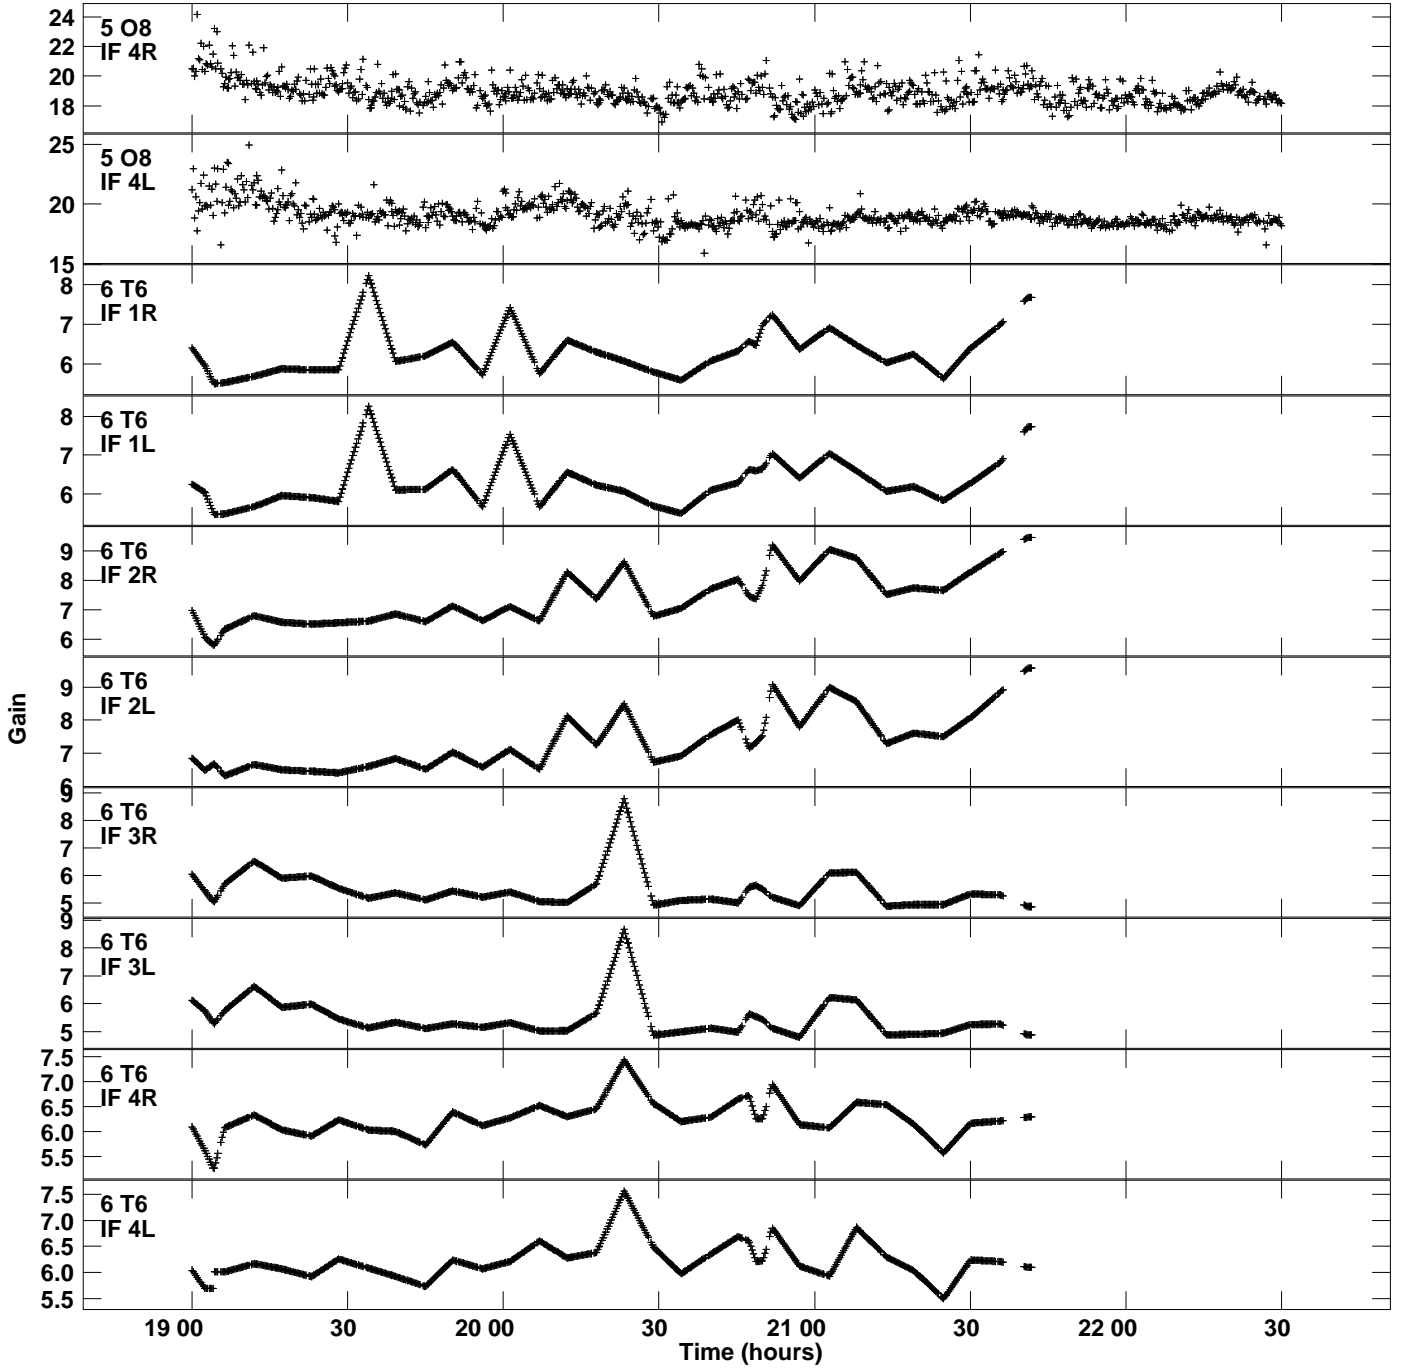

Plot file version 1 created 17-NOV-2023 14:37:22  
Gain amp vs UTC time for EA069B.TMP.1  
CL 5 Rpol & Lpol IF 1 - 4

Plot file version 2 created 17-NOV-2023 14:37:23  
Gain amp vs UTC time for EA069B.TMP.1  
CL 5 Rpol & Lpol IF 1 - 4

Plot file version 3 created 17-NOV-2023 14:37:23  
Gain amp vs UTC time for EA069B.TMP.1  
CL 5 Rpol & Lpol IF 1 - 4

Plot file version 4 created 17-NOV-2023 14:37:23  
Gain amp vs UTC time for EA069B.TMP.1  
CL 5 Rpol & Lpol IF 1 - 4

Plot file version 5 created 17-NOV-2023 14:37:23  
Gain amp vs UTC time for EA069B.TMP.1  
CL 5 Rpol & Lpol IF 1 - 4

Plot file version 6 created 17-NOV-2023 14:37:23  
Gain amp vs UTC time for EA069B.TMP.1  
CL 5 Rpol & Lpol IF 1 - 4