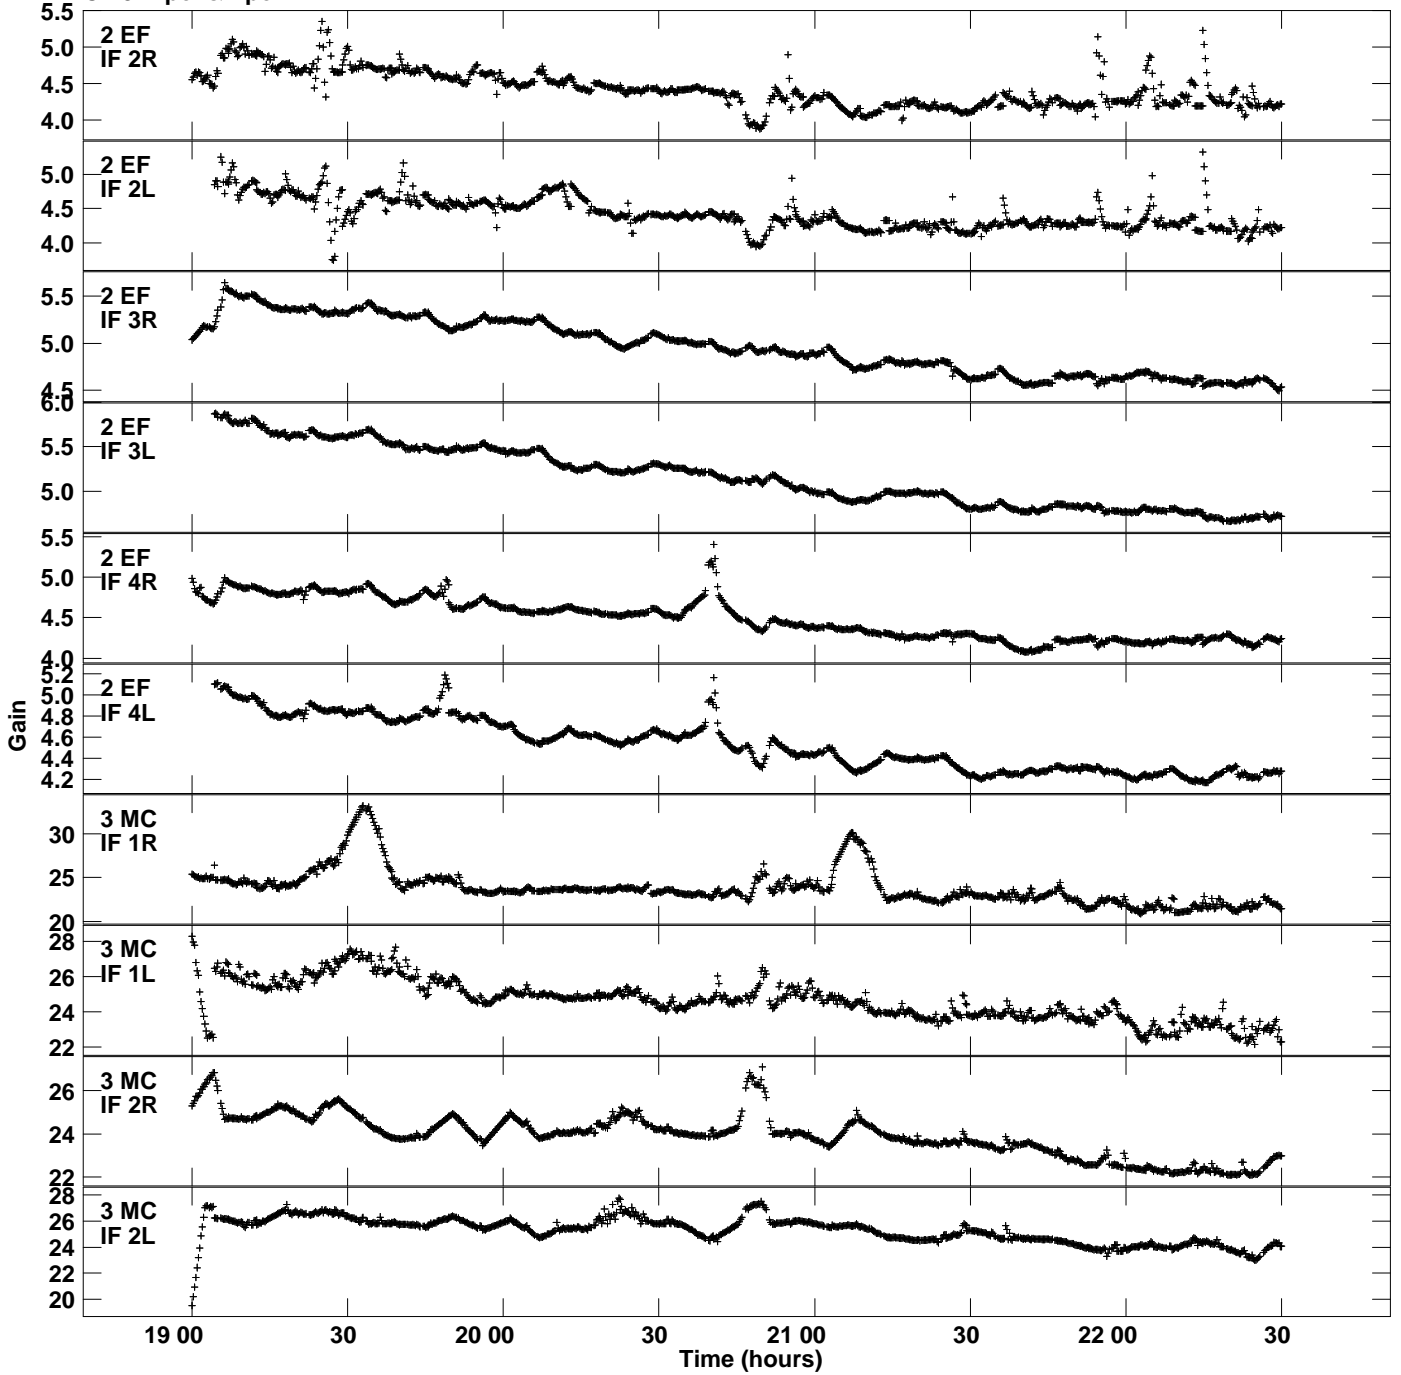

Plot file version 1 created 17-NOV-2023 14:37:22  
Gain amp vs UTC time for EA069B.TMP.1  
CL 5 Rpol & Lpol IF 1 - 4

Plot file version 2 created 17-NOV-2023 14:37:23  
Gain amp vs UTC time for EA069B.TMP.1  
CL 5 Rpol & Lpol IF 1 - 4

Plot file version 3 created 17-NOV-2023 14:37:23  
Gain amp vs UTC time for EA069B.TMP.1  
CL 5 Rpol & Lpol IF 1 - 4

Plot file version 4 created 17-NOV-2023 14:37:23  
Gain amp vs UTC time for EA069B.TMP.1  
CL 5 Rpol & Lpol IF 1 - 4

Plot file version 5 created 17-NOV-2023 14:37:23  
Gain amp vs UTC time for EA069B.TMP.1  
CL 5 Rpol & Lpol IF 1 - 4

Plot file version 6 created 17-NOV-2023 14:37:23  
Gain amp vs UTC time for EA069B.TMP.1  
CL 5 Rpol & Lpol IF 1 - 4