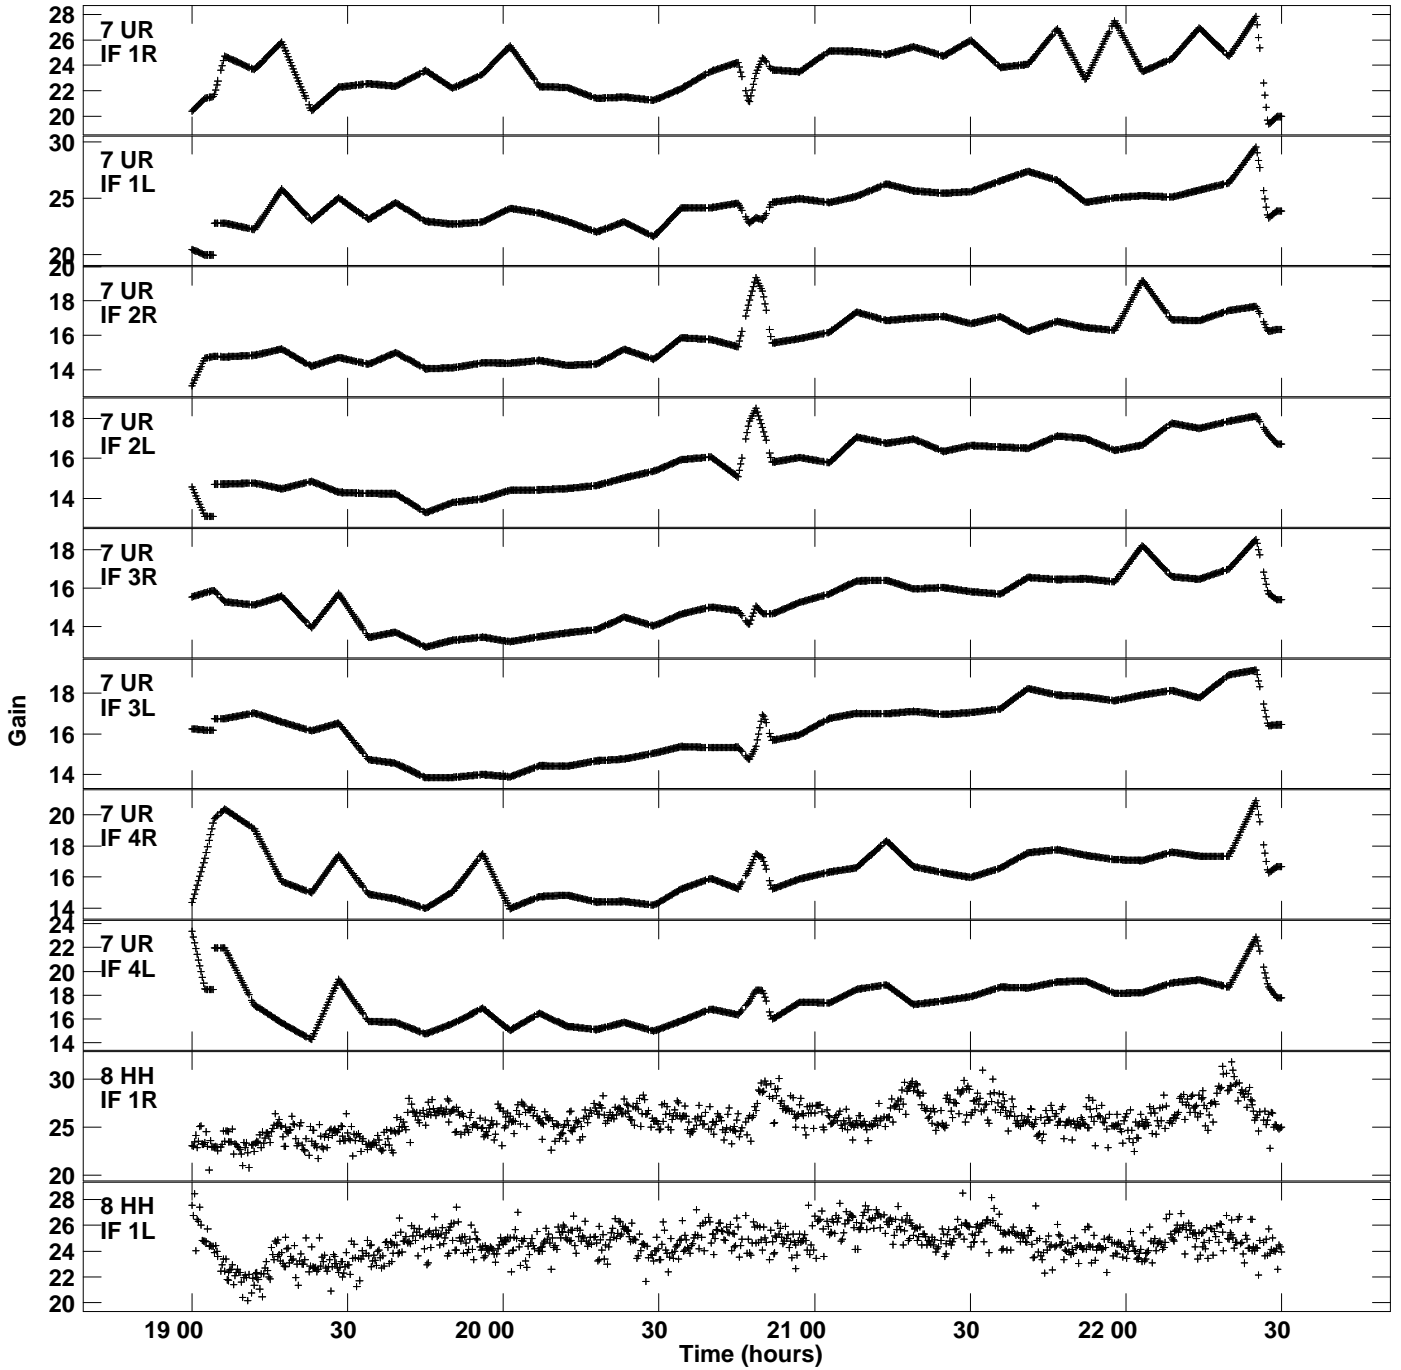

Plot file version 1 created 17-NOV-2023 14:37:22  
Gain amp vs UTC time for EA069B.TMP.1  
CL 5 Rpol & Lpol IF 1 - 4

Plot file version 2 created 17-NOV-2023 14:37:23  
Gain amp vs UTC time for EA069B.TMP.1  
CL 5 Rpol & Lpol IF 1 - 4

Plot file version 3 created 17-NOV-2023 14:37:23  
Gain amp vs UTC time for EA069B.TMP.1  
CL 5 Rpol & Lpol IF 1 - 4

Plot file version 4 created 17-NOV-2023 14:37:23  
Gain amp vs UTC time for EA069B.TMP.1  
CL 5 Rpol & Lpol IF 1 - 4

Plot file version 5 created 17-NOV-2023 14:37:23  
Gain amp vs UTC time for EA069B.TMP.1  
CL 5 Rpol & Lpol IF 1 - 4

Plot file version 6 created 17-NOV-2023 14:37:23  
Gain amp vs UTC time for EA069B.TMP.1  
CL 5 Rpol & Lpol IF 1 - 4