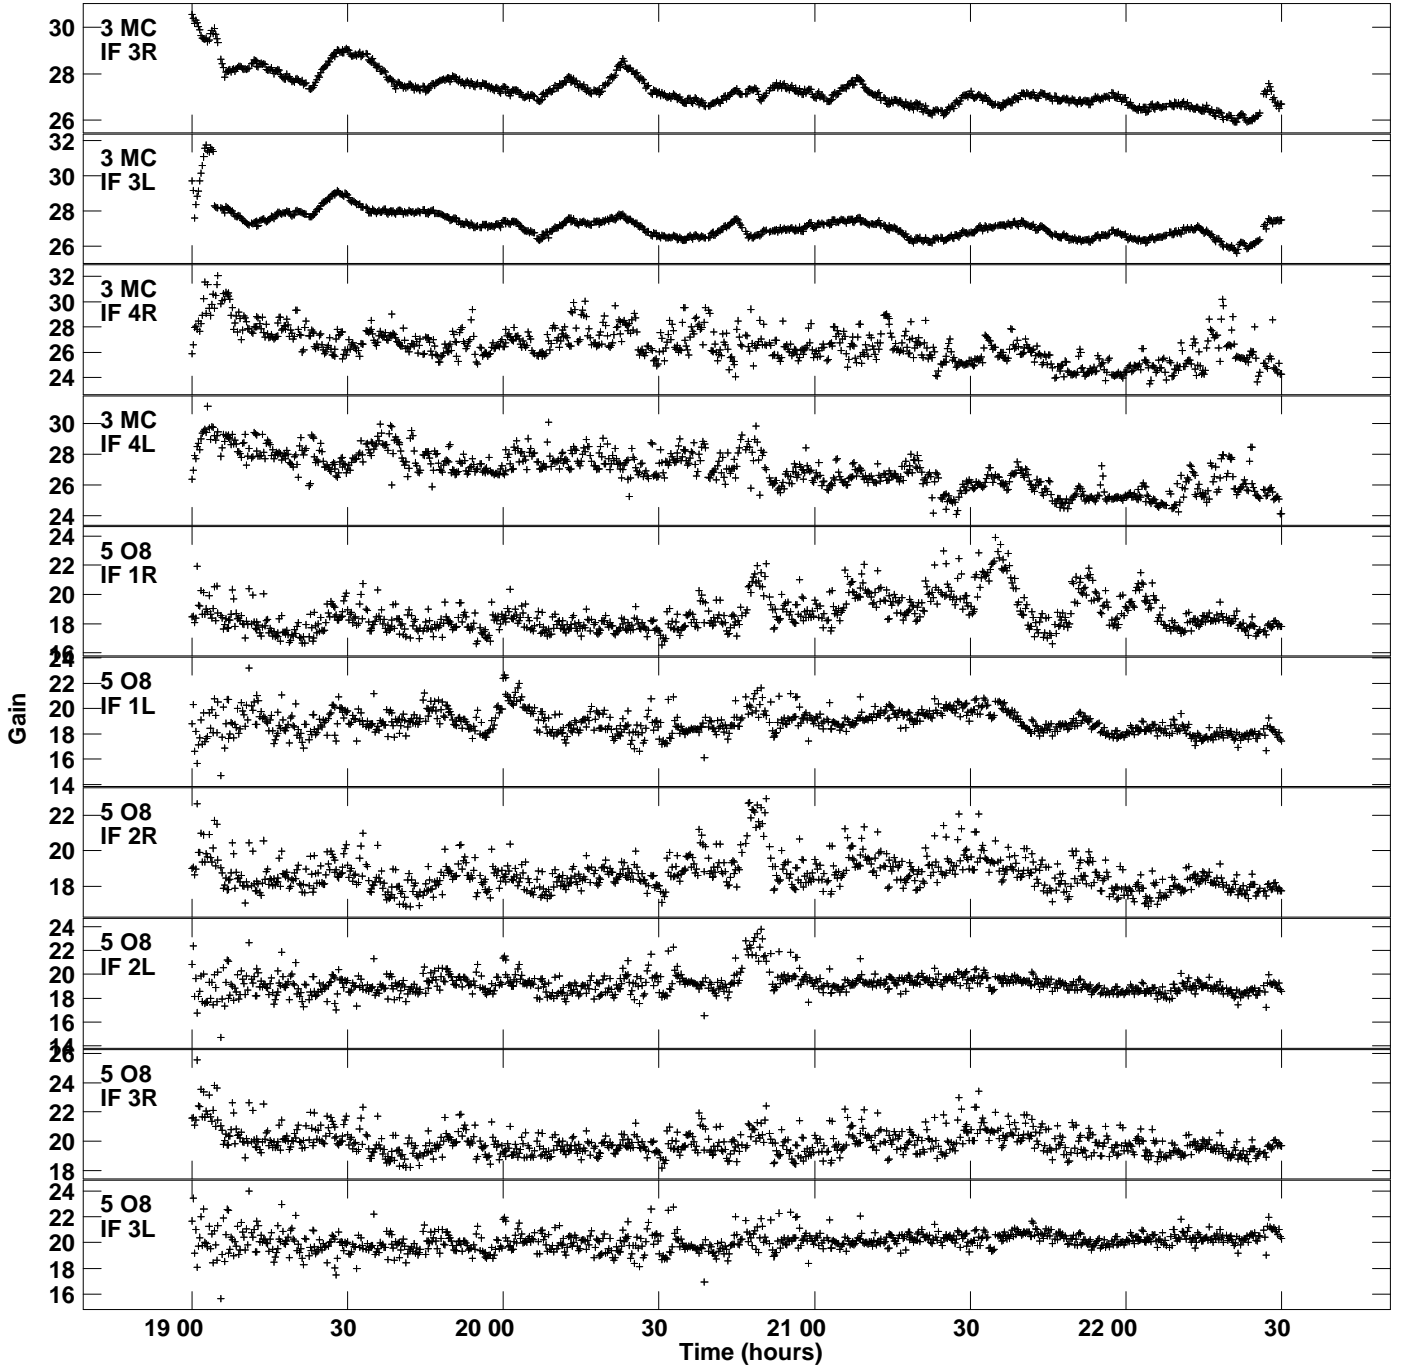

Plot file version 1 created 17-NOV-2023 14:37:22  
Gain amp vs UTC time for EA069B.TMP.1  
CL 5 Rpol & Lpol IF 1 - 4

Plot file version 2 created 17-NOV-2023 14:37:23  
Gain amp vs UTC time for EA069B.TMP.1  
CL 5 Rpol & Lpol IF 1 - 4

Plot file version 3 created 17-NOV-2023 14:37:23  
Gain amp vs UTC time for EA069B.TMP.1  
CL 5 Rpol & Lpol IF 1 - 4

Plot file version 4 created 17-NOV-2023 14:37:23  
Gain amp vs UTC time for EA069B.TMP.1  
CL 5 Rpol & Lpol IF 1 - 4

Plot file version 5 created 17-NOV-2023 14:37:23  
Gain amp vs UTC time for EA069B.TMP.1  
CL 5 Rpol & Lpol IF 1 - 4

Plot file version 6 created 17-NOV-2023 14:37:23  
Gain amp vs UTC time for EA069B.TMP.1  
CL 5 Rpol & Lpol IF 1 - 4