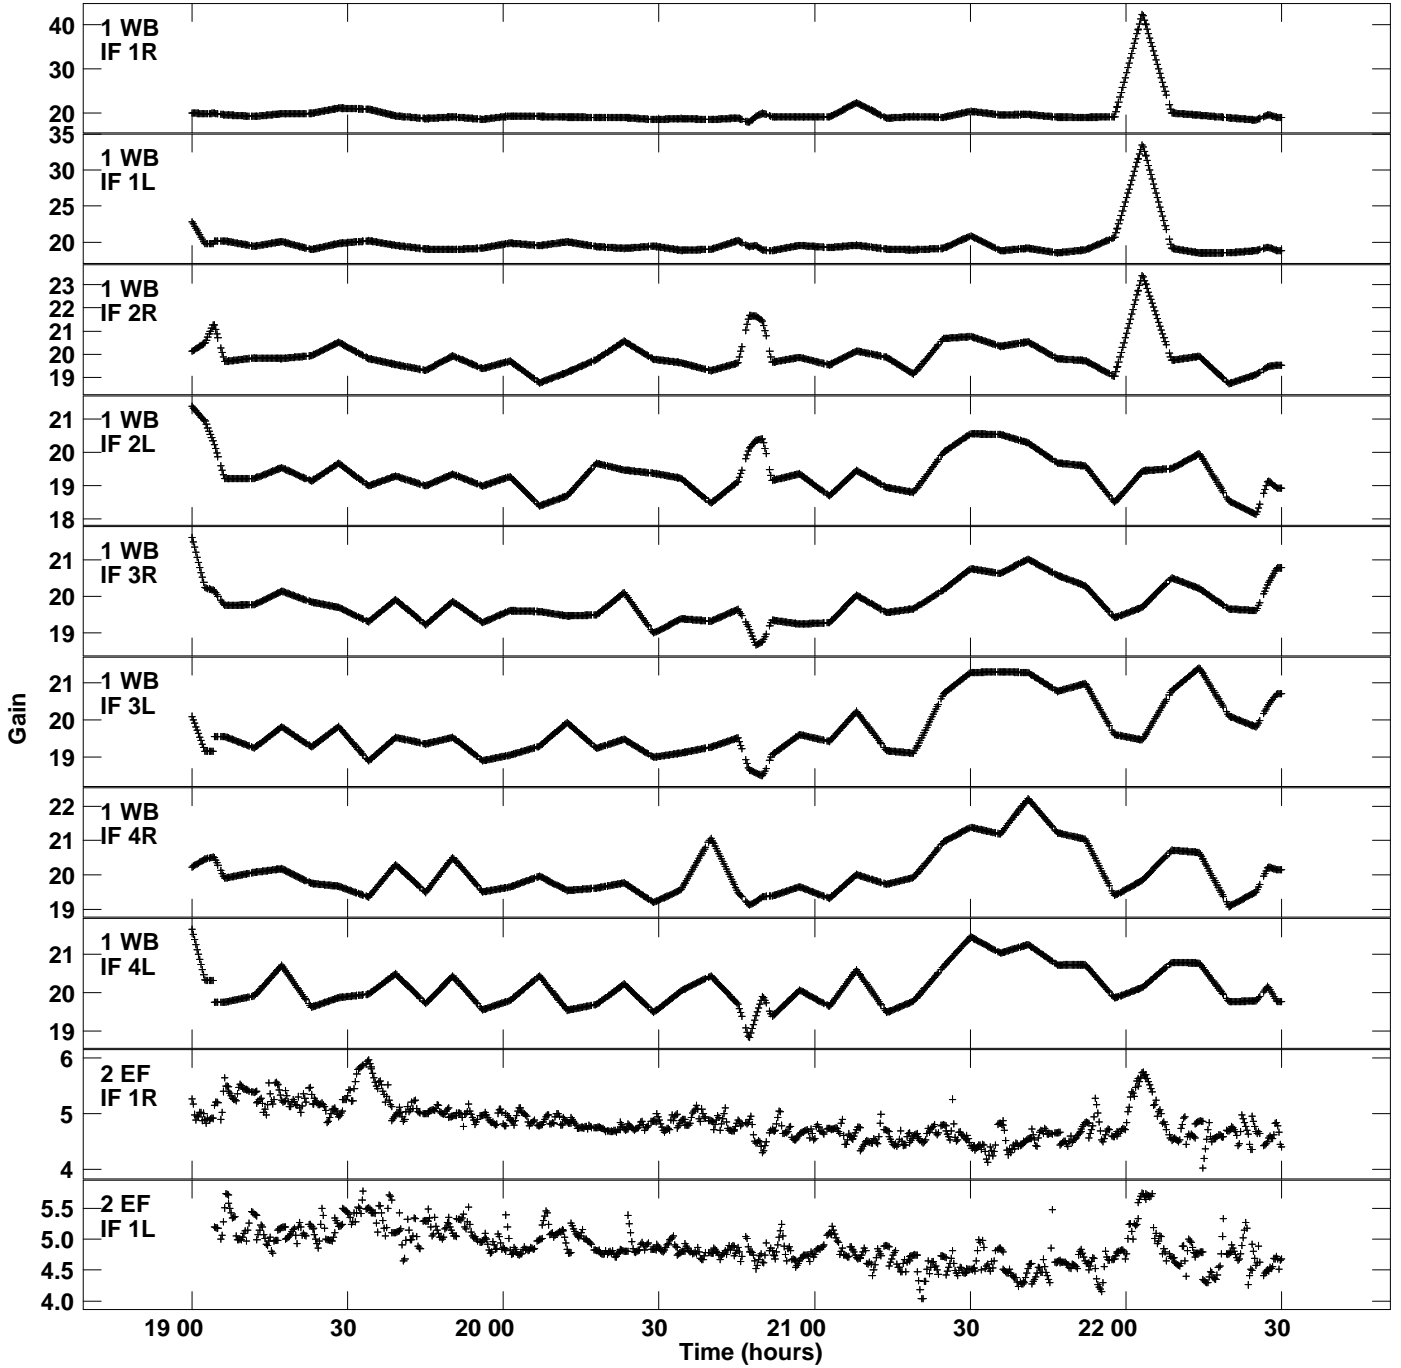

Plot file version 1 created 17-NOV-2023 14:37:22  
Gain amp vs UTC time for EA069B.TMP.1  
CL 5 Rpol & Lpol IF 1 - 4

Plot file version 2 created 17-NOV-2023 14:37:23  
Gain amp vs UTC time for EA069B.TMP.1  
CL 5 Rpol & Lpol IF 1 - 4

Plot file version 3 created 17-NOV-2023 14:37:23  
Gain amp vs UTC time for EA069B.TMP.1  
CL 5 Rpol & Lpol IF 1 - 4

Plot file version 4 created 17-NOV-2023 14:37:23  
Gain amp vs UTC time for EA069B.TMP.1  
CL 5 Rpol & Lpol IF 1 - 4

Plot file version 5 created 17-NOV-2023 14:37:23  
Gain amp vs UTC time for EA069B.TMP.1  
CL 5 Rpol & Lpol IF 1 - 4

Plot file version 6 created 17-NOV-2023 14:37:23  
Gain amp vs UTC time for EA069B.TMP.1  
CL 5 Rpol & Lpol IF 1 - 4