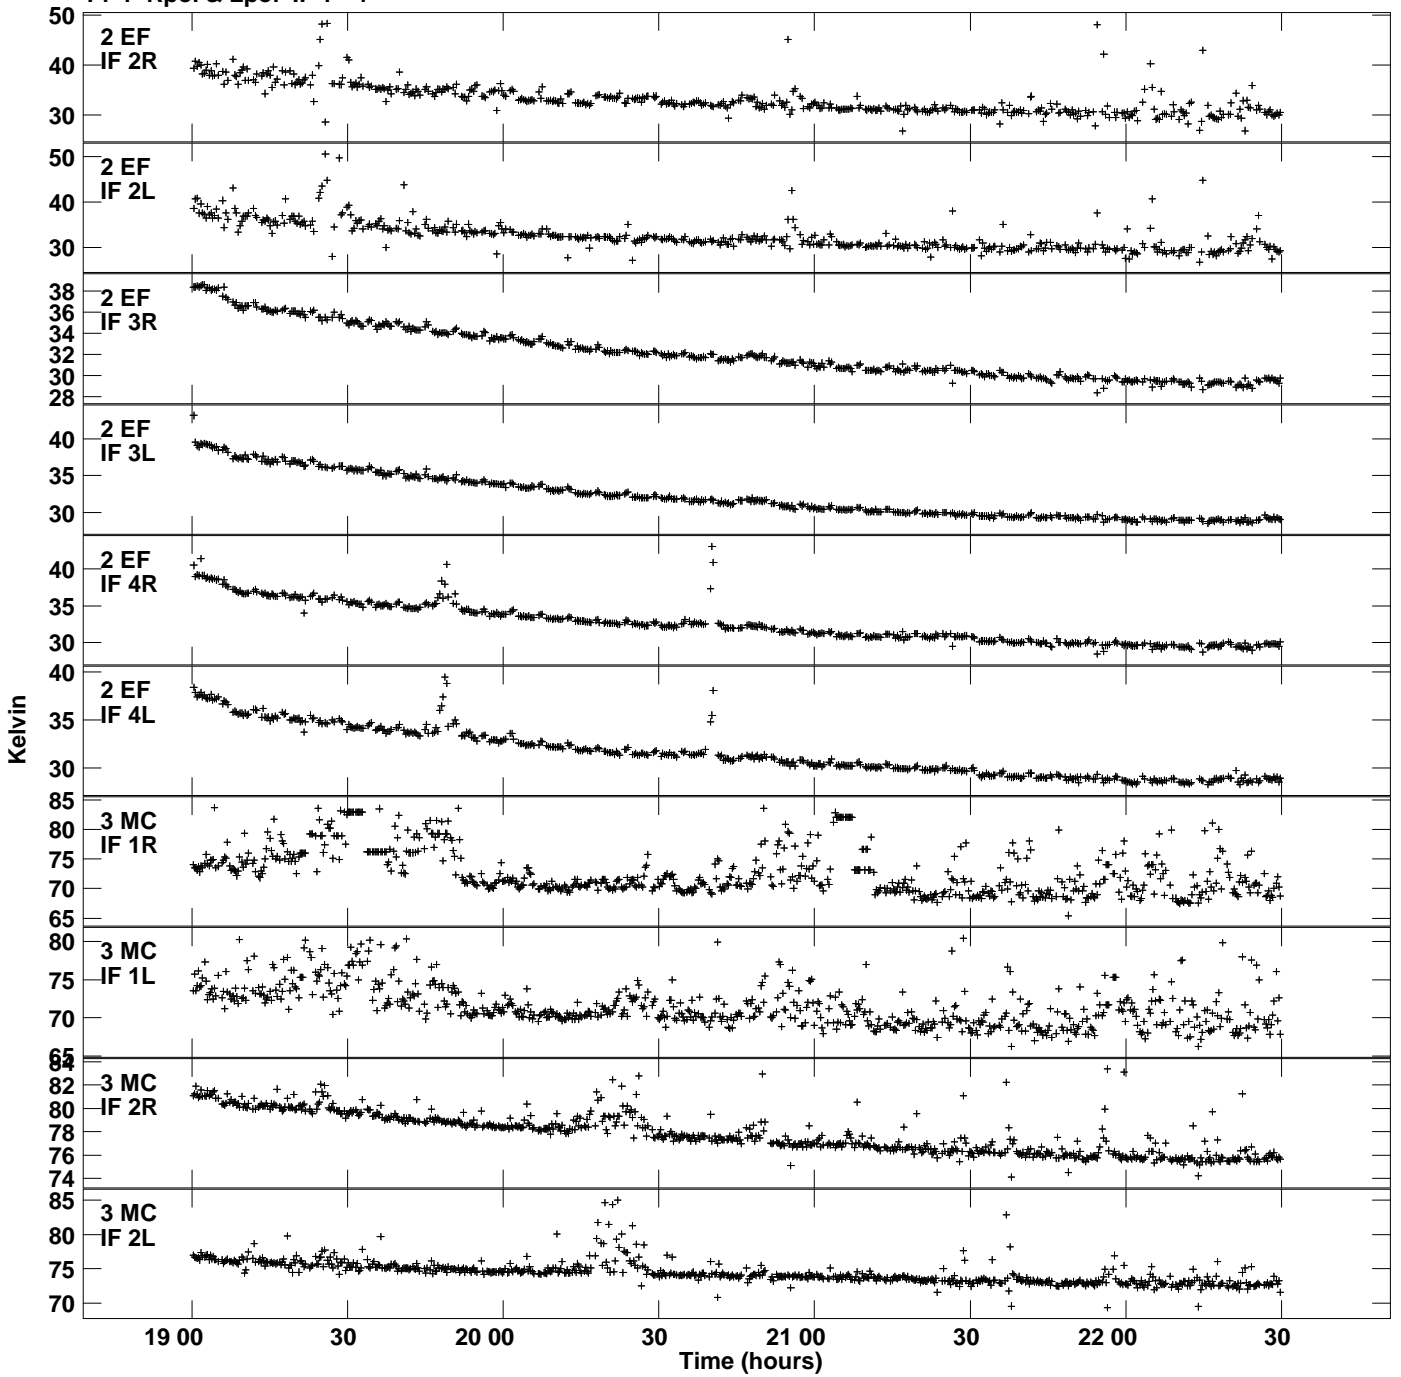

Plot file version 1 created 17-NOV-2023 14:34:59
Tsys vs UTC time for EA069B.UVDATA.1
TY 1 Rpol & Lpol IF 1 - 4

Plot file version 2 created 17-NOV-2023 14:34:59
Tsyst vs UTC time for EA069B.UVDATA.1
TY 1 Rpol & Lpol IF 1 - 4

Plot file version 3 created 17-NOV-2023 14:34:59
Tsyst vs UTC time for EA069B.UVDATA.1
TY 1 Rpol & Lpol IF 1 - 4

Plot file version 4 created 17-NOV-2023 14:34:59
Tsys vs UTC time for EA069B.UVDATA.1
TY 1 Rpol & Lpol IF 1 - 4

Plot file version 6 created 17-NOV-2023 14:34:59
Tsyst vs UTC time for EA069B.UVDATA.1
TY 1 Rpol & Lpol IF 1 - 4