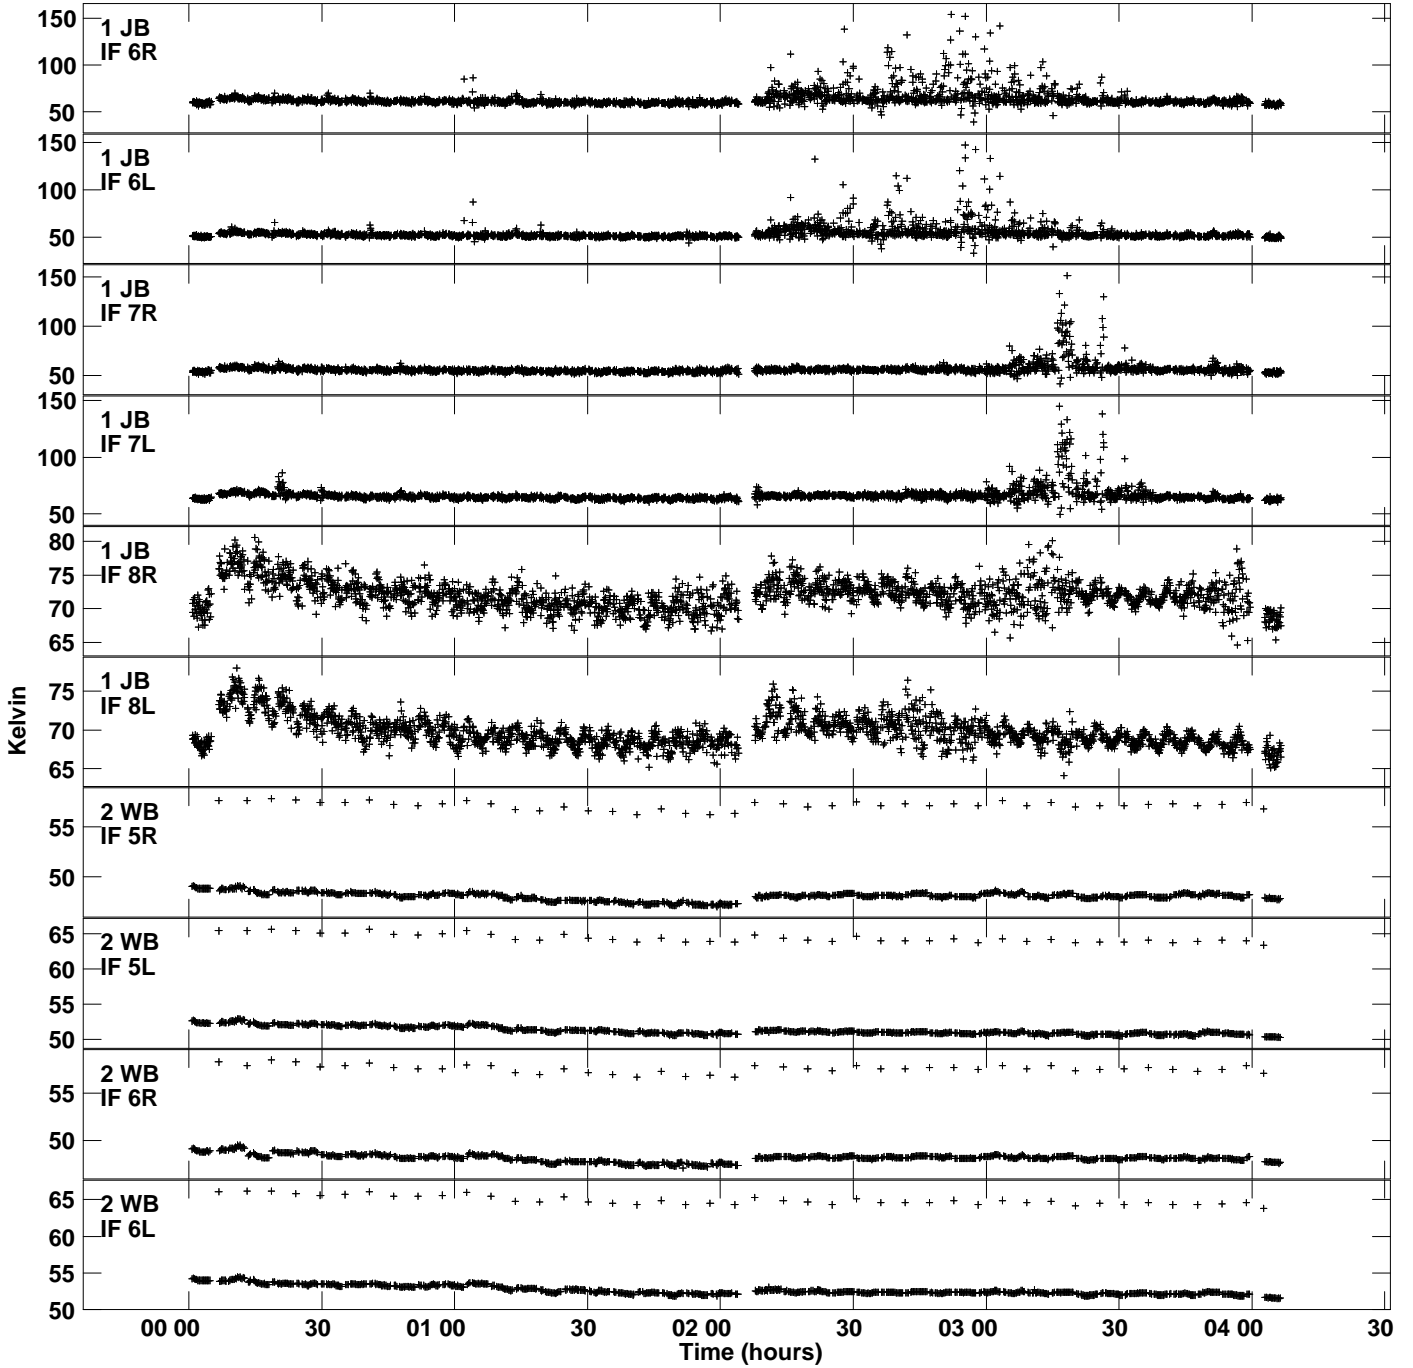

Plot file version 1 created 08-FEB-2024 13:26:24
Tsys vs UTC time for EA071B.UVDATA.1
TY 1 Rpol & Lpol IF 1 - 8

Plot file version 2 created 08-FEB-2024 13:26:24
Tsyst vs UTC time for EA071B.UVDATA.1
TY 1 Rpol & Lpol IF 1 - 8

Plot file version 3 created 08-FEB-2024 13:26:24
Tsys vs UTC time for EA071B.UVDATA.1
TY 1 Rpol & Lpol IF 1 - 8

Plot file version 4 created 08-FEB-2024 13:26:24
Tsyst vs UTC time for EA071B.UVDATA.1
TY 1 Rpol & Lpol IF 1 - 8

Plot file version 5 created 08-FEB-2024 13:26:24
Tsyst vs UTC time for EA071B.UVDATA.1
TY 1 Rpol & Lpol IF 1 - 8

Plot file version 6 created 08-FEB-2024 13:26:24
Tsyst vs UTC time for EA071B.UVDATA.1
TY 1 Rpol & Lpol IF 1 - 8

Plot file version 7 created 08-FEB-2024 13:26:24
Tsyst vs UTC time for EA071B.UVDATA.1
TY 1 Rpol & Lpol IF 1 - 8

Plot file version 8 created 08-FEB-2024 13:26:24
Tsys vs UTC time for EA071B.UVDATA.1
TY 1 Rpol & Lpol IF 1 - 8