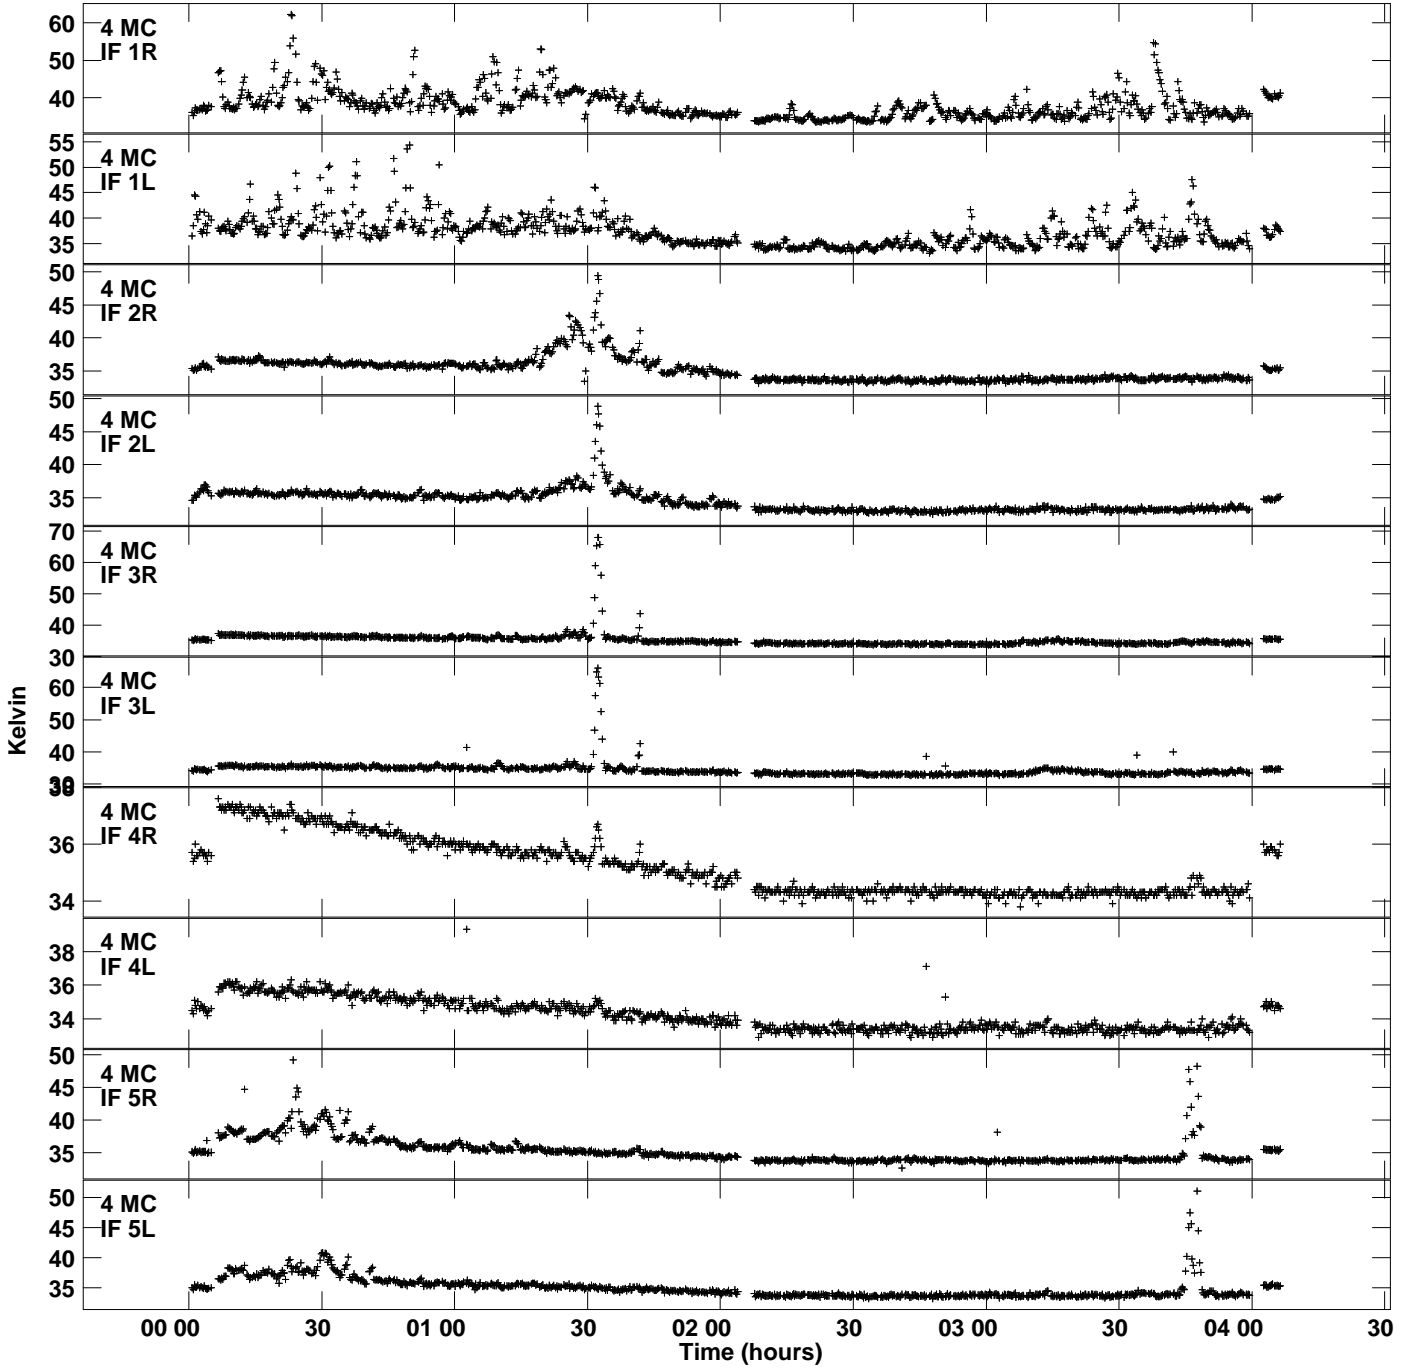

Plot file version 1 created 08-FEB-2024 13:26:24
Tsys vs UTC time for EA071B.UVDATA.1
TY 1 Rpol & Lpol IF 1 - 8

Plot file version 2 created 08-FEB-2024 13:26:24
Tsyst vs UTC time for EA071B.UVDATA.1
TY 1 Rpol & Lpol IF 1 - 8

Plot file version 3 created 08-FEB-2024 13:26:24
Tsys vs UTC time for EA071B.UVDATA.1
TY 1 Rpol & Lpol IF 1 - 8

Plot file version 4 created 08-FEB-2024 13:26:24
Tsyst vs UTC time for EA071B.UVDATA.1
TY 1 Rpol & Lpol IF 1 - 8

Plot file version 5 created 08-FEB-2024 13:26:24
Tsyst vs UTC time for EA071B.UVDATA.1
TY 1 Rpol & Lpol IF 1 - 8

Plot file version 6 created 08-FEB-2024 13:26:24
Tsyst vs UTC time for EA071B.UVDATA.1
TY 1 Rpol & Lpol IF 1 - 8

Plot file version 7 created 08-FEB-2024 13:26:24
Tsyst vs UTC time for EA071B.UVDATA.1
TY 1 Rpol & Lpol IF 1 - 8

Plot file version 8 created 08-FEB-2024 13:26:24
Tsys vs UTC time for EA071B.UVDATA.1
TY 1 Rpol & Lpol IF 1 - 8