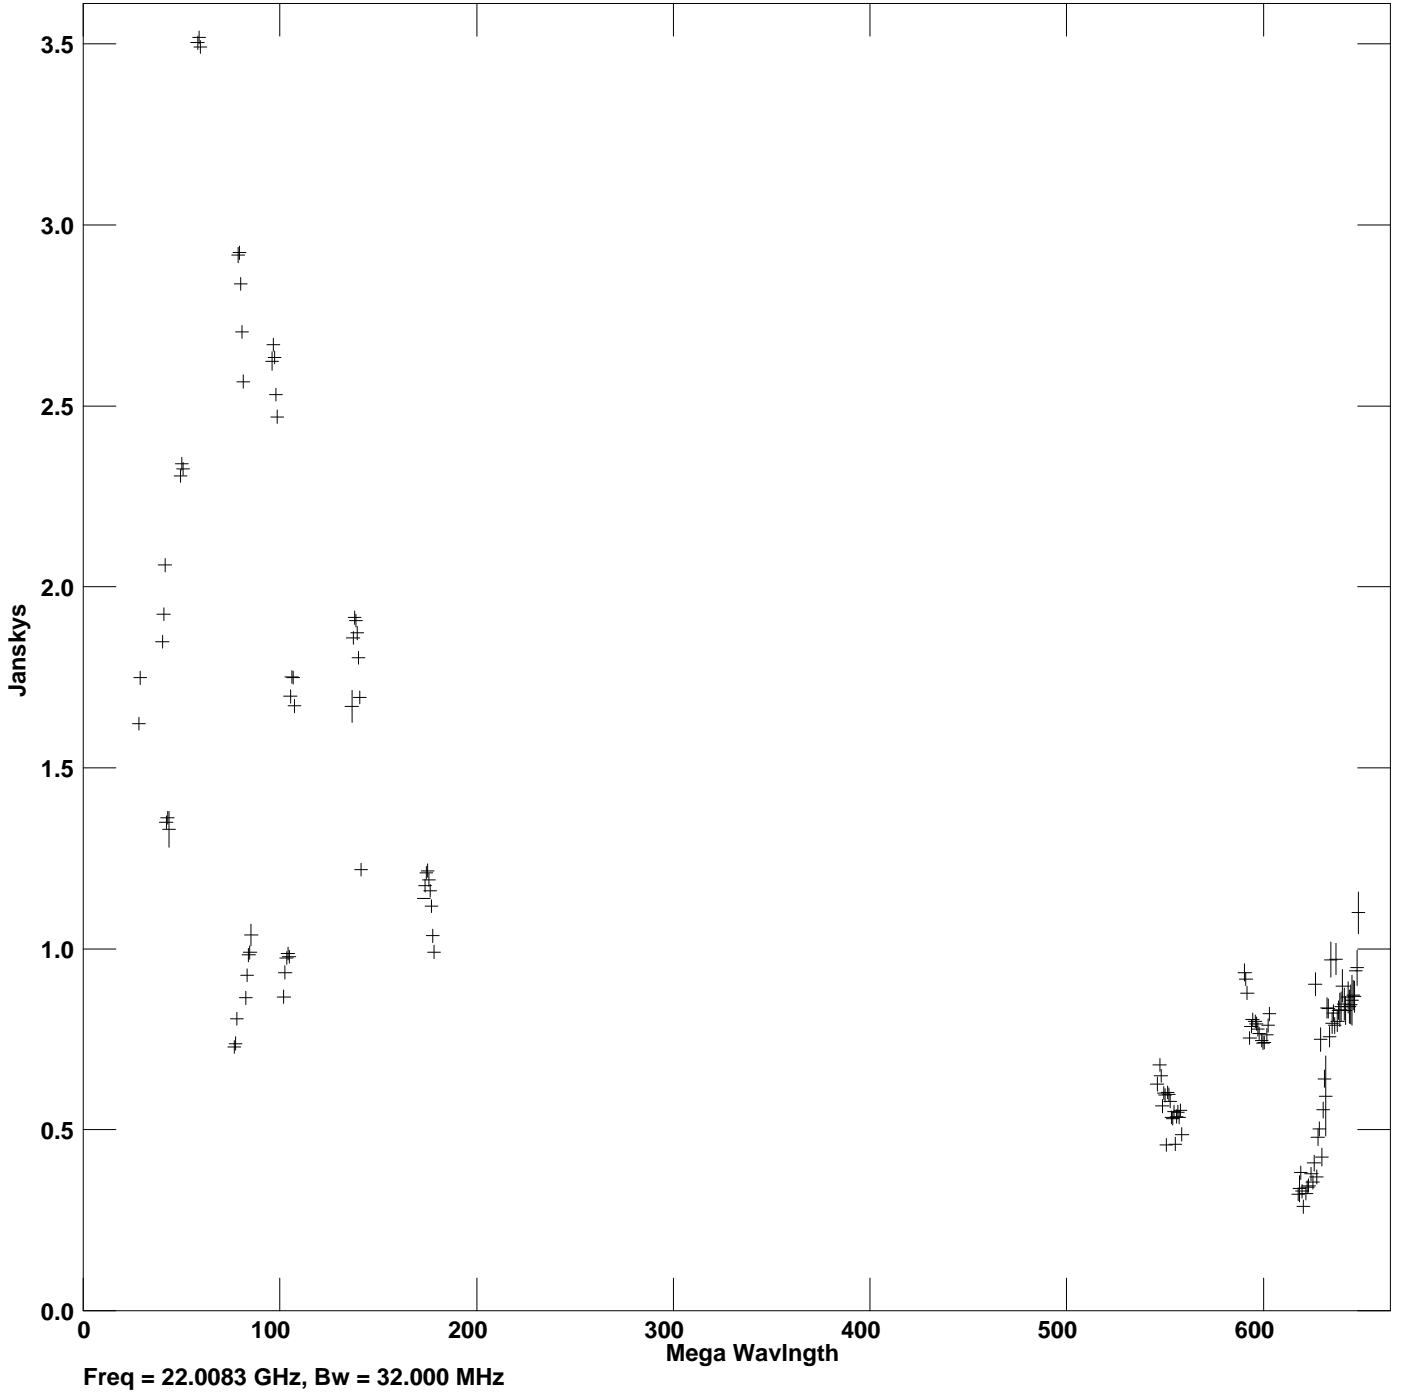

Plot file version 1 created 29-APR-2024 18:51:34
Amplitude vs UV dist for J2253+1608.MULTI.1 Source:J2253+1608
Ants * - * Stokes I IF# 1 - 16 Chan# 1

Freq = 22.0083 GHz, Bw = 32.000 MHz