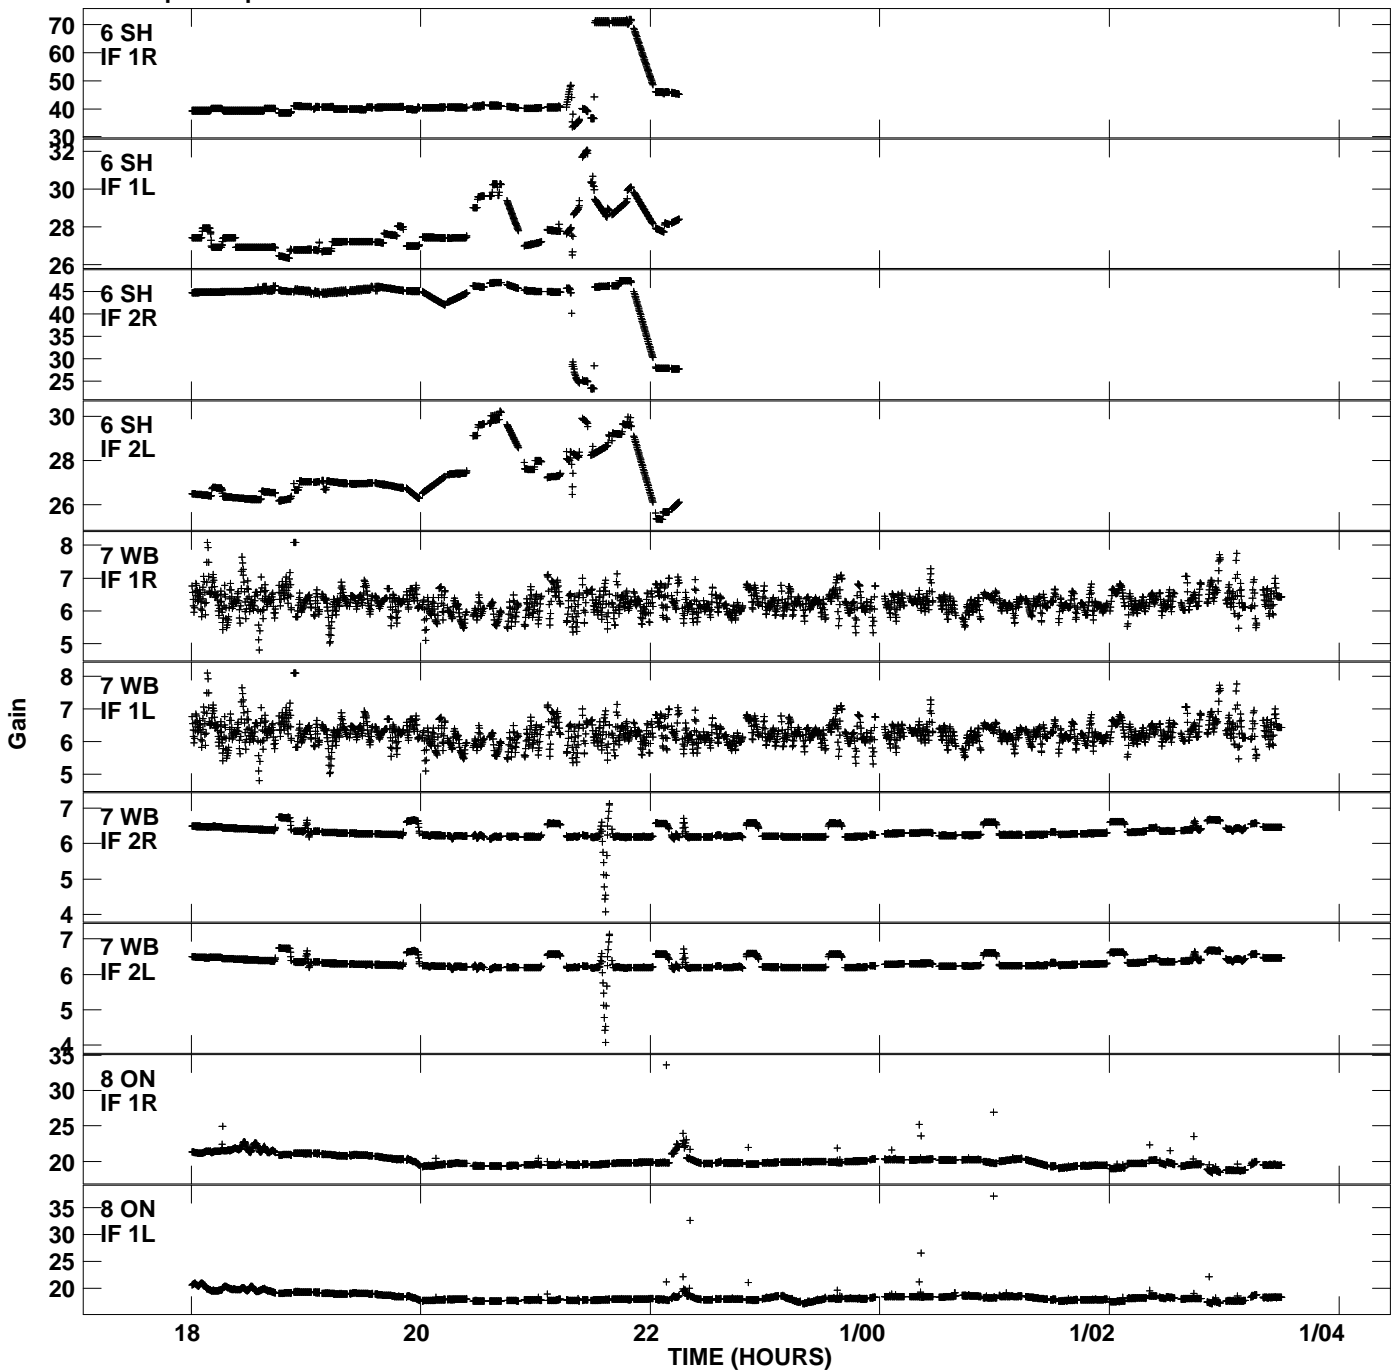

Plot file version 1 created 23-JAN-2007 16:09:57
Gain amp vs UTC time for EB022C_1.UVDATA.1
CL 2 Rpol & Lpol IF 1 - 2

Plot file version 2 created 23-JAN-2007 16:09:57
Gain amp vs UTC time for EB022C_1.UVDATA.1
CL 2 Rpol & Lpol IF 1 - 2

Plot file version 3 created 23-JAN-2007 16:09:57
 Gain amp vs UTC time for EB022C_1.UVDATA.1
 CL 2 Rpol & Lpol IF 1 - 2

Plot file version 4 created 23-JAN-2007 16:09:57
Gain amp vs UTC time for EB022C_1.UVDATA.1
CL 2 Rpol & Lpol IF 1 - 2

Plot file version 5 created 23-JAN-2007 16:09:57
Gain amp vs UTC time for EB022C_1.UVDATA.1
CL 2 Rpol & Lpol IF 1 - 2