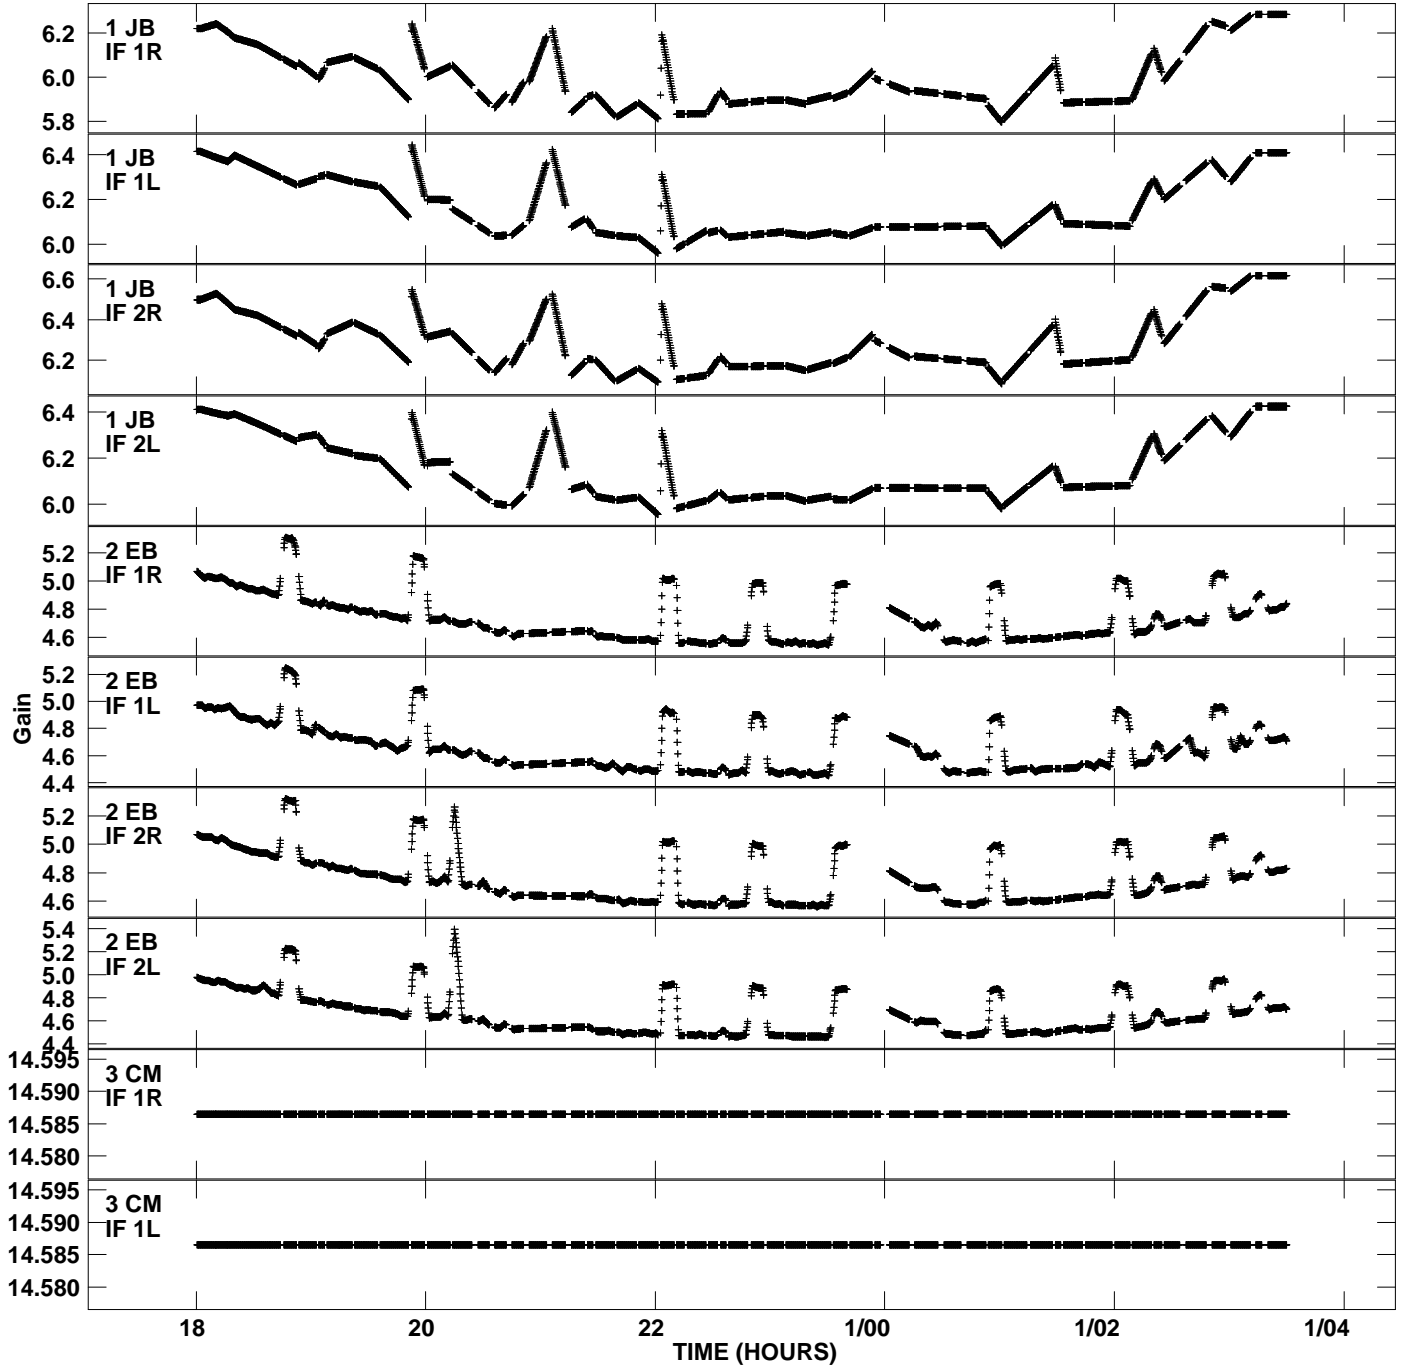

Plot file version 1 created 23-JAN-2007 16:09:57
Gain amp vs UTC time for EB022C_1.UVDATA.1
CL 2 Rpol & Lpol IF 1 - 2

Plot file version 2 created 23-JAN-2007 16:09:57
Gain amp vs UTC time for EB022C_1.UVDATA.1
CL 2 Rpol & Lpol IF 1 - 2

Plot file version 3 created 23-JAN-2007 16:09:57
 Gain amp vs UTC time for EB022C_1.UVDATA.1
 CL 2 Rpol & Lpol IF 1 - 2

Plot file version 4 created 23-JAN-2007 16:09:57
Gain amp vs UTC time for EB022C_1.UVDATA.1
CL 2 Rpol & Lpol IF 1 - 2

Plot file version 5 created 23-JAN-2007 16:09:57
Gain amp vs UTC time for EB022C_1.UVDATA.1
CL 2 Rpol & Lpol IF 1 - 2