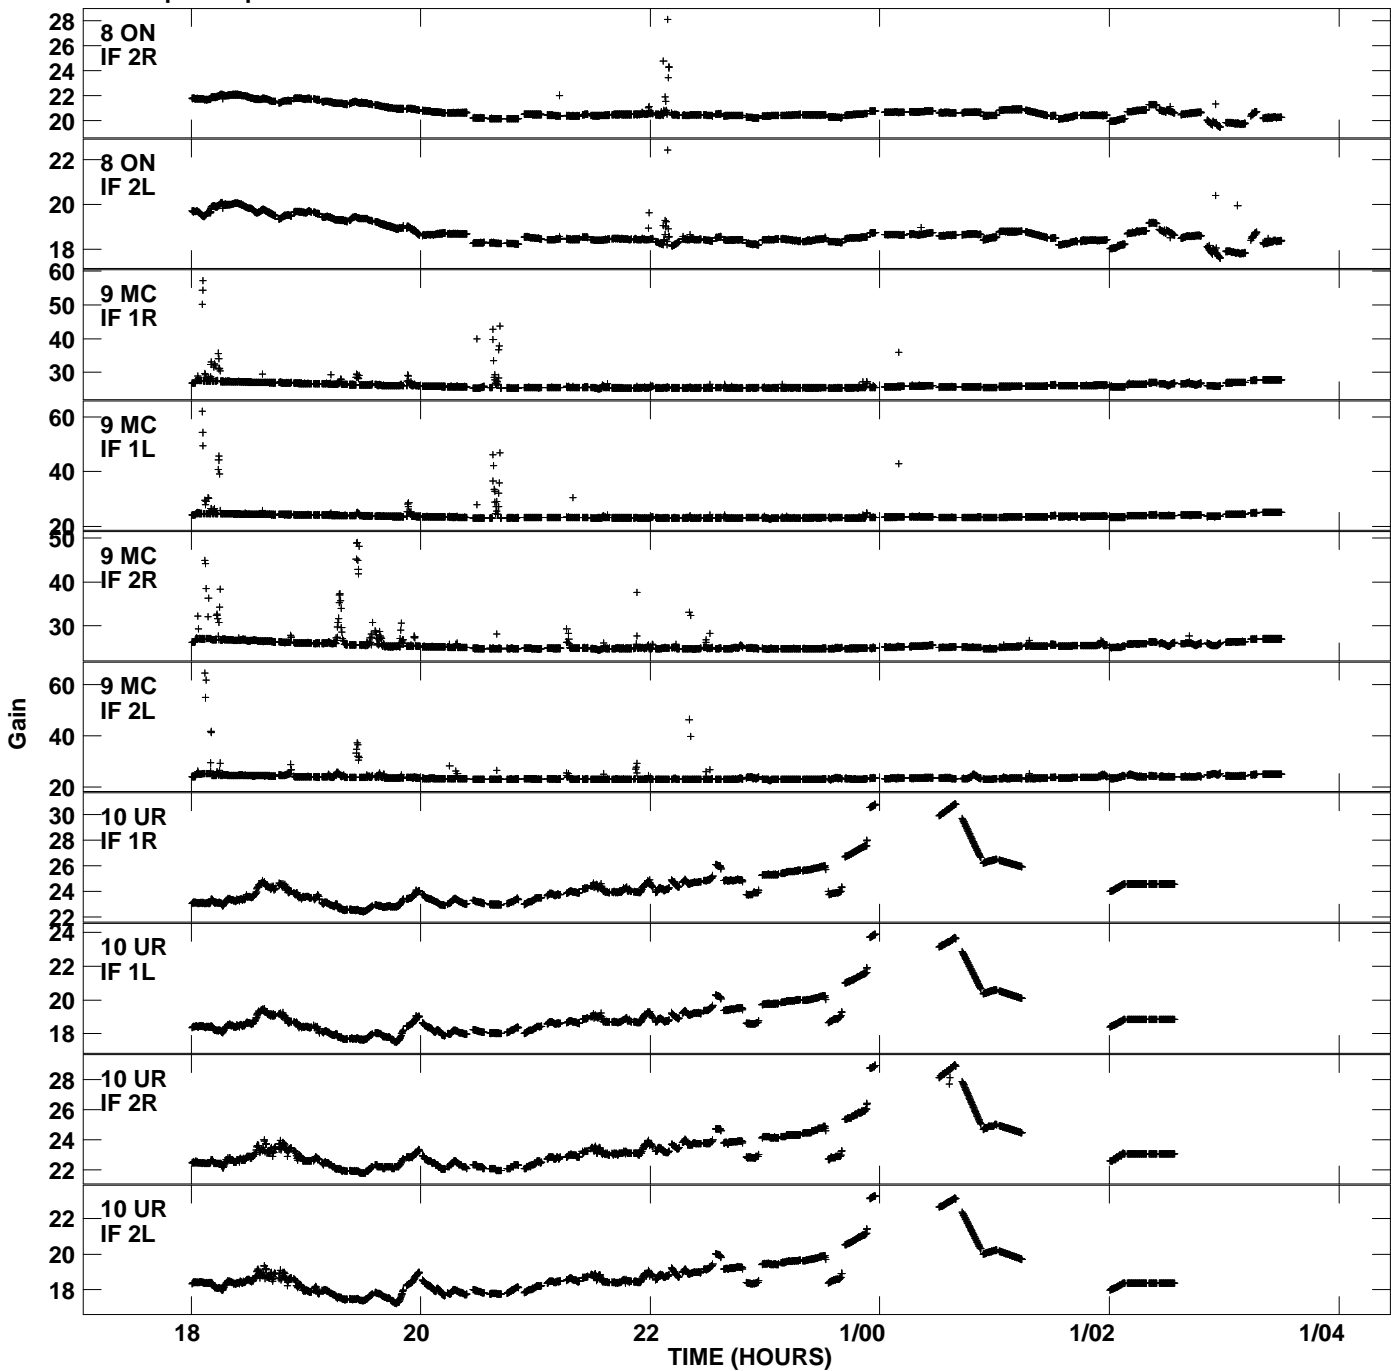

Plot file version 1 created 23-JAN-2007 16:09:57
Gain amp vs UTC time for EB022C_1.UVDATA.1
CL 2 Rpol & Lpol IF 1 - 2

Plot file version 2 created 23-JAN-2007 16:09:57
Gain amp vs UTC time for EB022C_1.UVDATA.1
CL 2 Rpol & Lpol IF 1 - 2

Plot file version 3 created 23-JAN-2007 16:09:57
 Gain amp vs UTC time for EB022C_1.UVDATA.1
 CL 2 Rpol & Lpol IF 1 - 2

Plot file version 4 created 23-JAN-2007 16:09:57
Gain amp vs UTC time for EB022C_1.UVDATA.1
CL 2 Rpol & Lpol IF 1 - 2

Plot file version 5 created 23-JAN-2007 16:09:57
Gain amp vs UTC time for EB022C_1.UVDATA.1
CL 2 Rpol & Lpol IF 1 - 2