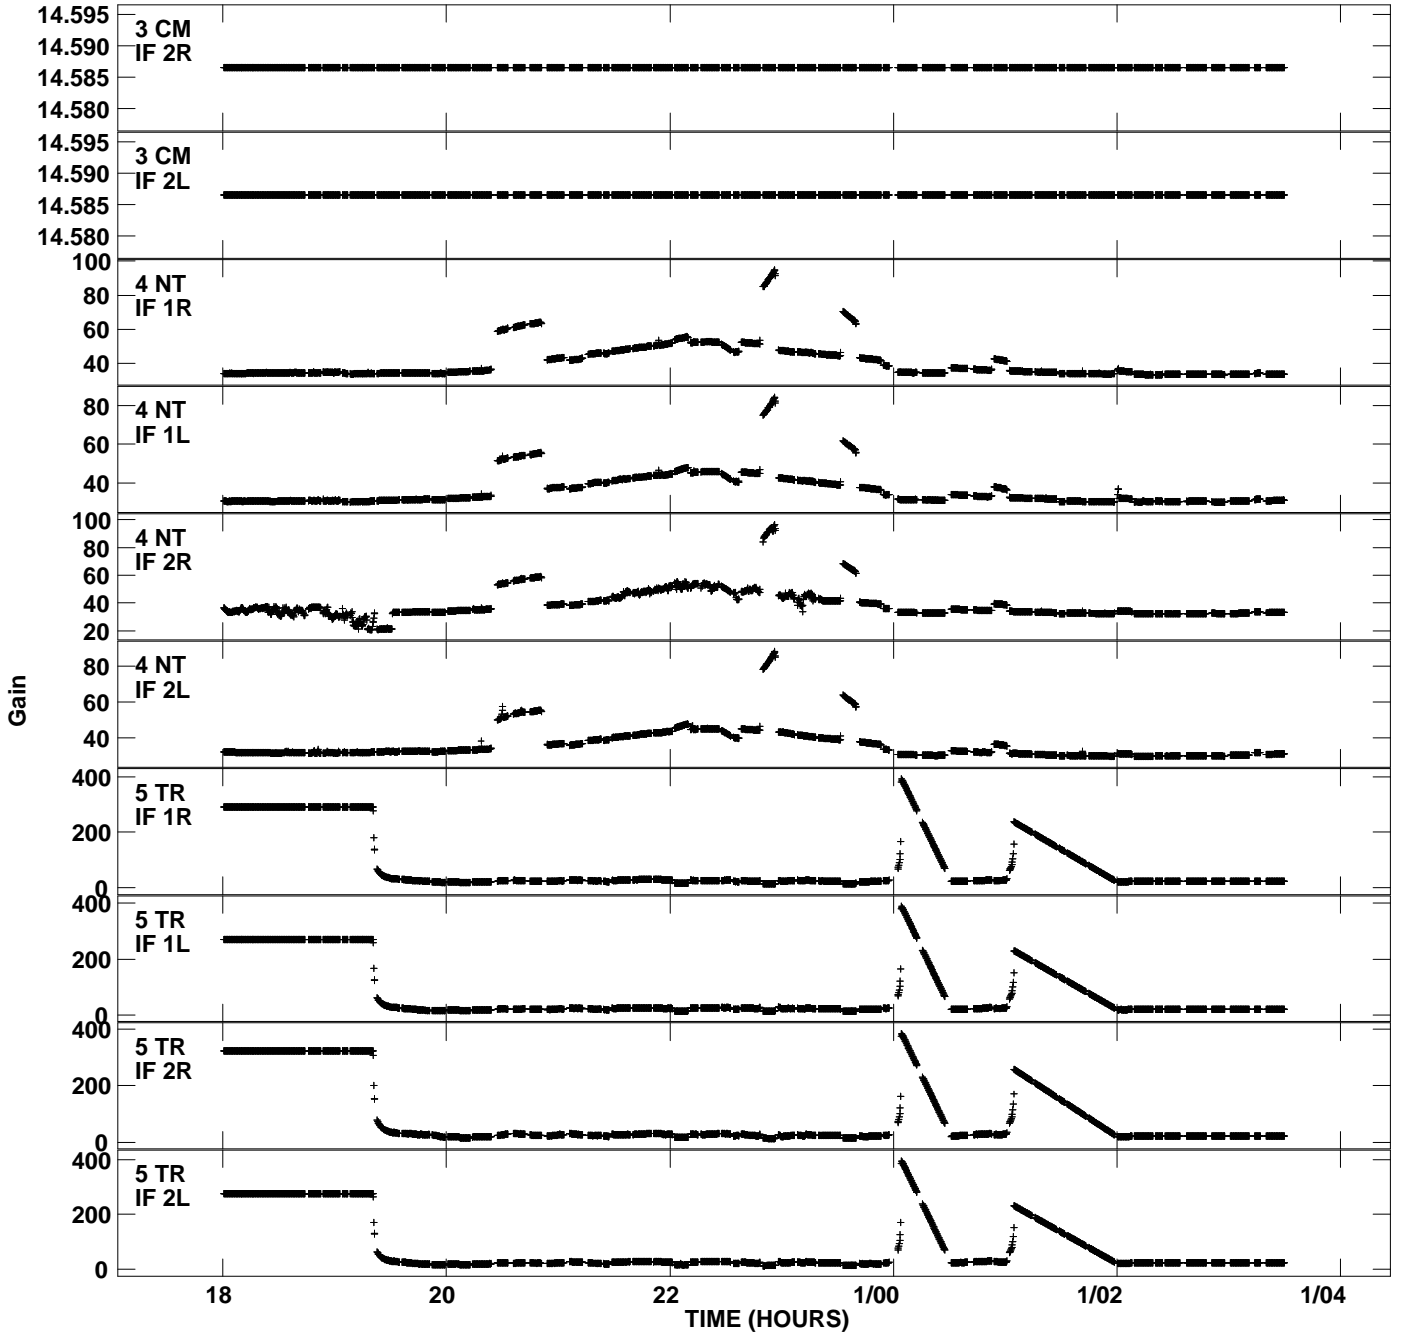

Plot file version 1 created 23-JAN-2007 16:09:57
Gain amp vs UTC time for EB022C_1.UVDATA.1
CL 2 Rpol & Lpol IF 1 - 2

Plot file version 2 created 23-JAN-2007 16:09:57
Gain amp vs UTC time for EB022C_1.UVDATA.1
CL 2 Rpol & Lpol IF 1 - 2

Plot file version 3 created 23-JAN-2007 16:09:57
 Gain amp vs UTC time for EB022C_1.UVDATA.1
 CL 2 Rpol & Lpol IF 1 - 2

Plot file version 4 created 23-JAN-2007 16:09:57
Gain amp vs UTC time for EB022C_1.UVDATA.1
CL 2 Rpol & Lpol IF 1 - 2

Plot file version 5 created 23-JAN-2007 16:09:57
Gain amp vs UTC time for EB022C_1.UVDATA.1
CL 2 Rpol & Lpol IF 1 - 2