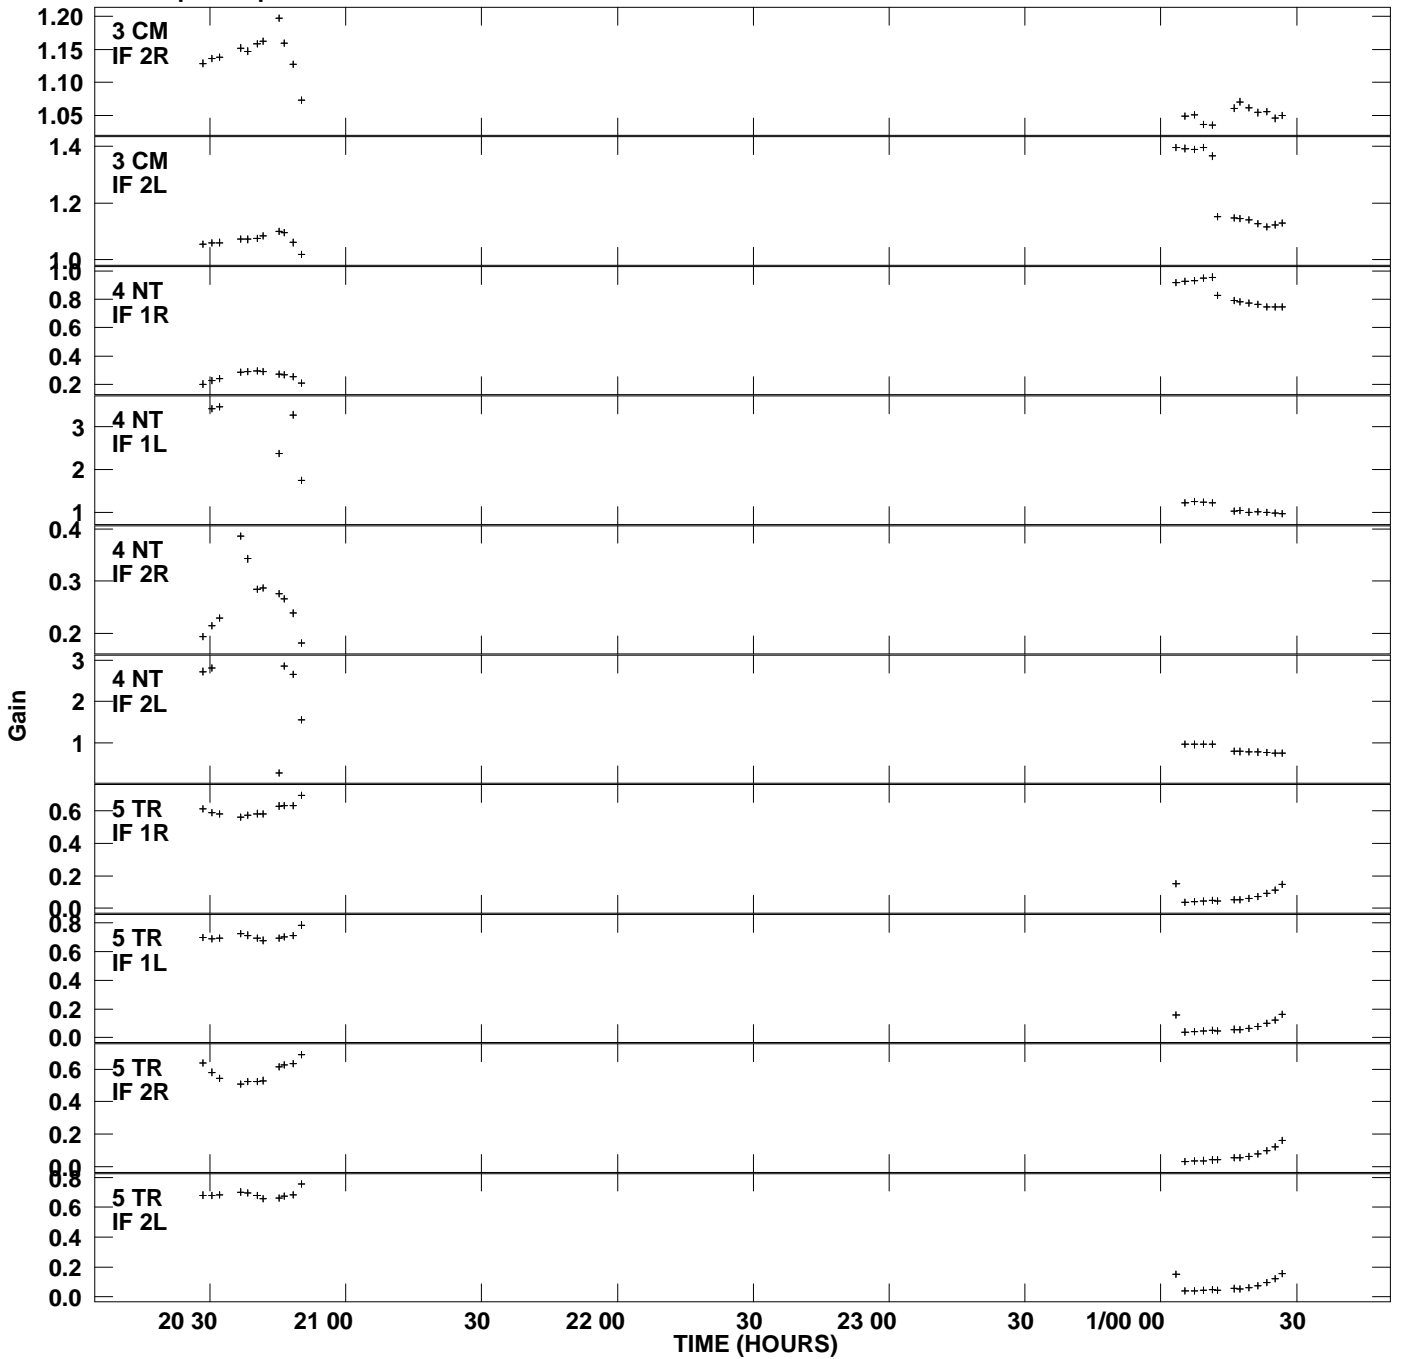

Plot file version 1 created 23-JAN-2007 23:38:27  
 Gain amp vs UTC time for OQ208.MULTI.1  
 SN 2 Rpol & Lpol IF 1 - 2

Plot file version 2 created 23-JAN-2007 23:38:27  
 Gain amp vs UTC time for OQ208.MULTI.1  
 SN 2 Rpol & Lpol IF 1 - 2

Plot file version 3 created 23-JAN-2007 23:38:27  
 Gain amp vs UTC time for OQ208.MULTI.1  
 SN 2 Rpol & Lpol IF 1 - 2

Plot file version 4 created 23-JAN-2007 23:38:27  
 Gain amp vs UTC time for OQ208.MULTI.1  
 SN 2 Rpol & Lpol IF 1 - 2

Plot file version 5 created 23-JAN-2007 23:38:27  
Gain amp vs UTC time for OQ208.MULTI.1  
SN 2 Rpol & Lpol IF 1 - 2