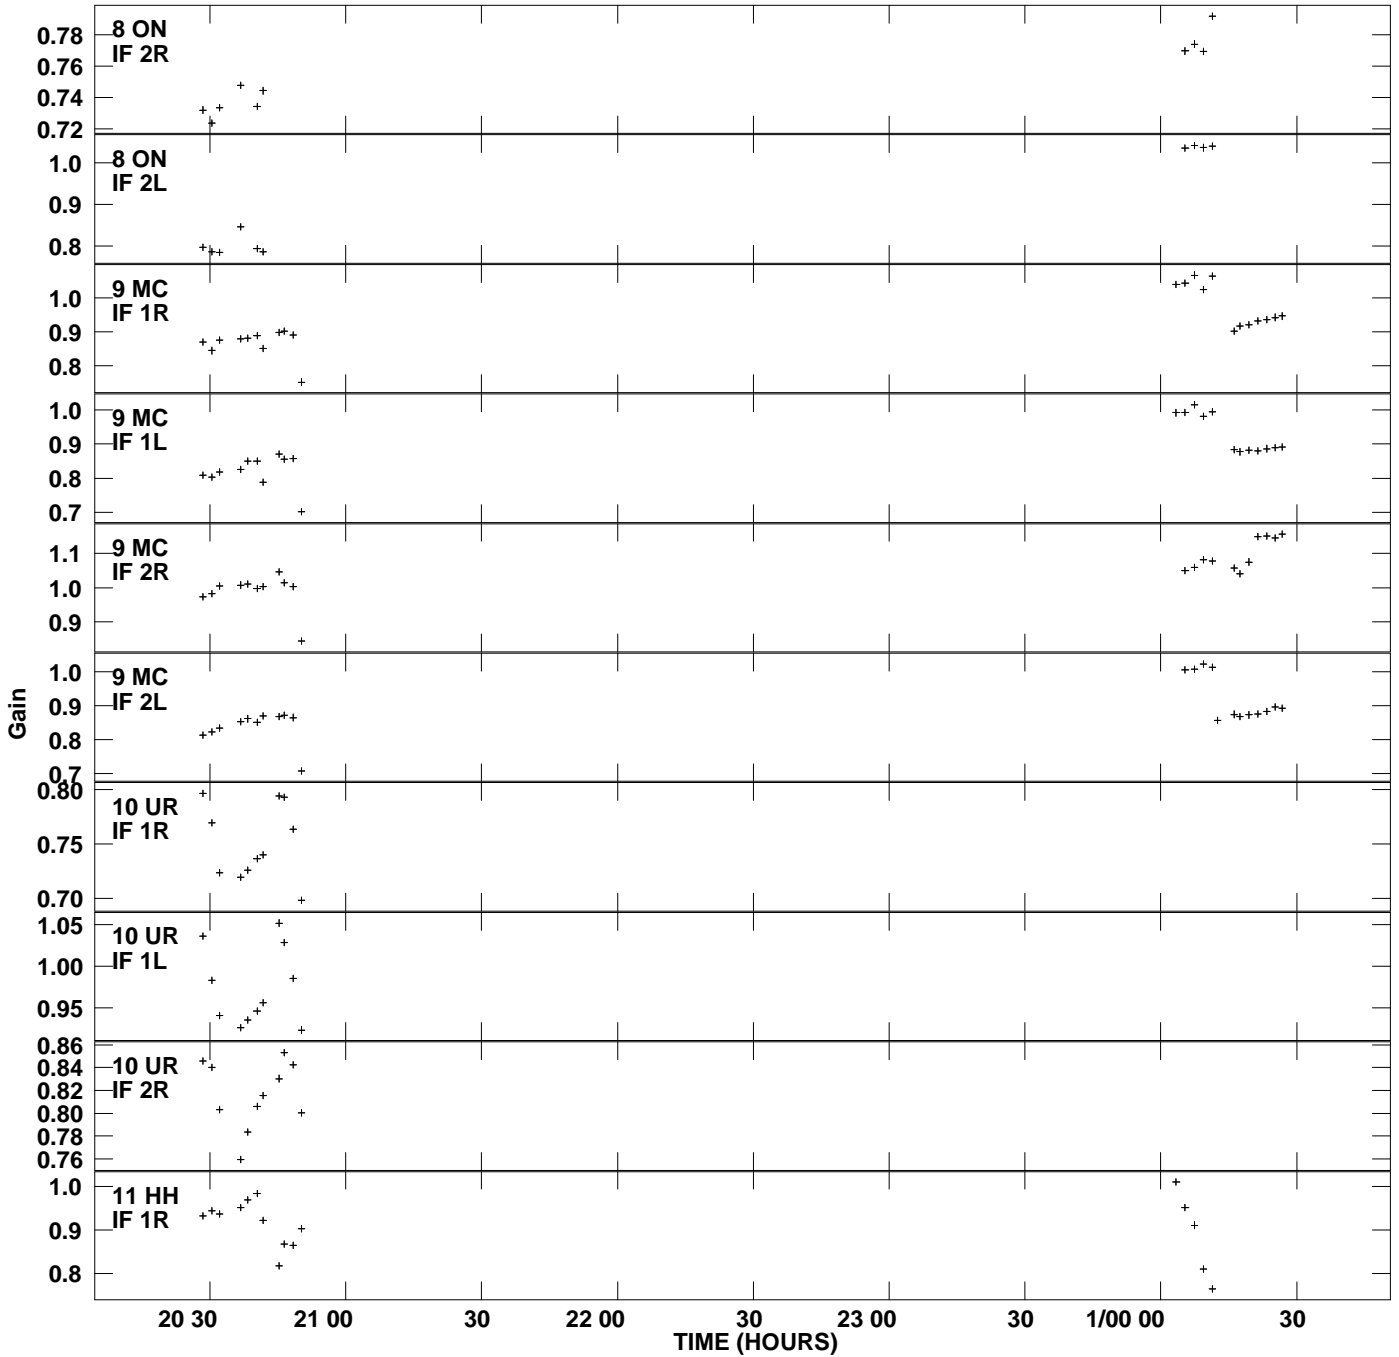

Plot file version 1 created 23-JAN-2007 23:38:27  
 Gain amp vs UTC time for OQ208.MULTI.1  
 SN 2 Rpol & Lpol IF 1 - 2

Plot file version 2 created 23-JAN-2007 23:38:27  
 Gain amp vs UTC time for OQ208.MULTI.1  
 SN 2 Rpol & Lpol IF 1 - 2

Plot file version 3 created 23-JAN-2007 23:38:27  
 Gain amp vs UTC time for OQ208.MULTI.1  
 SN 2 Rpol & Lpol IF 1 - 2

Plot file version 4 created 23-JAN-2007 23:38:27  
 Gain amp vs UTC time for OQ208.MULTI.1  
 SN 2 Rpol & Lpol IF 1 - 2

Plot file version 5 created 23-JAN-2007 23:38:27  
Gain amp vs UTC time for OQ208.MULTI.1  
SN 2 Rpol & Lpol IF 1 - 2