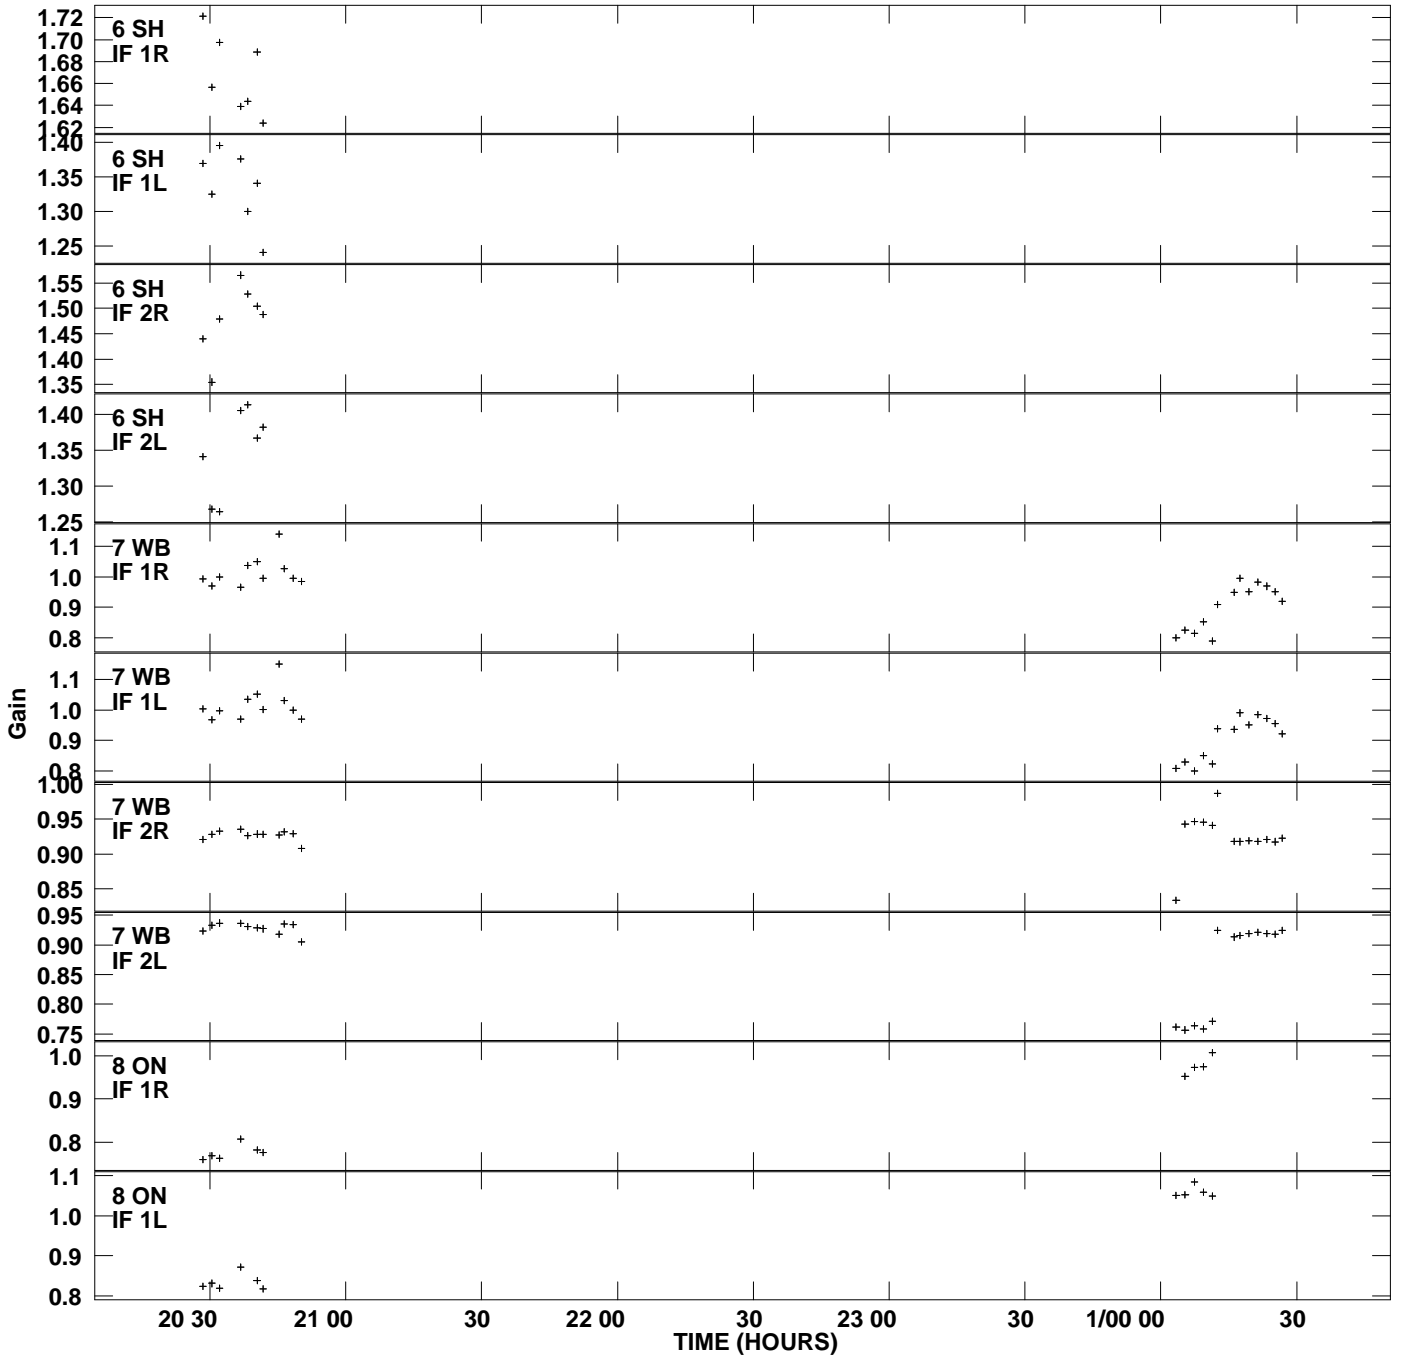

Plot file version 1 created 23-JAN-2007 23:38:27  
 Gain amp vs UTC time for OQ208.MULTI.1  
 SN 2 Rpol & Lpol IF 1 - 2

Plot file version 2 created 23-JAN-2007 23:38:27  
 Gain amp vs UTC time for OQ208.MULTI.1  
 SN 2 Rpol & Lpol IF 1 - 2

Plot file version 3 created 23-JAN-2007 23:38:27  
 Gain amp vs UTC time for OQ208.MULTI.1  
 SN 2 Rpol & Lpol IF 1 - 2

Plot file version 4 created 23-JAN-2007 23:38:27  
 Gain amp vs UTC time for OQ208.MULTI.1  
 SN 2 Rpol & Lpol IF 1 - 2

Plot file version 5 created 23-JAN-2007 23:38:27  
Gain amp vs UTC time for OQ208.MULTI.1  
SN 2 Rpol & Lpol IF 1 - 2