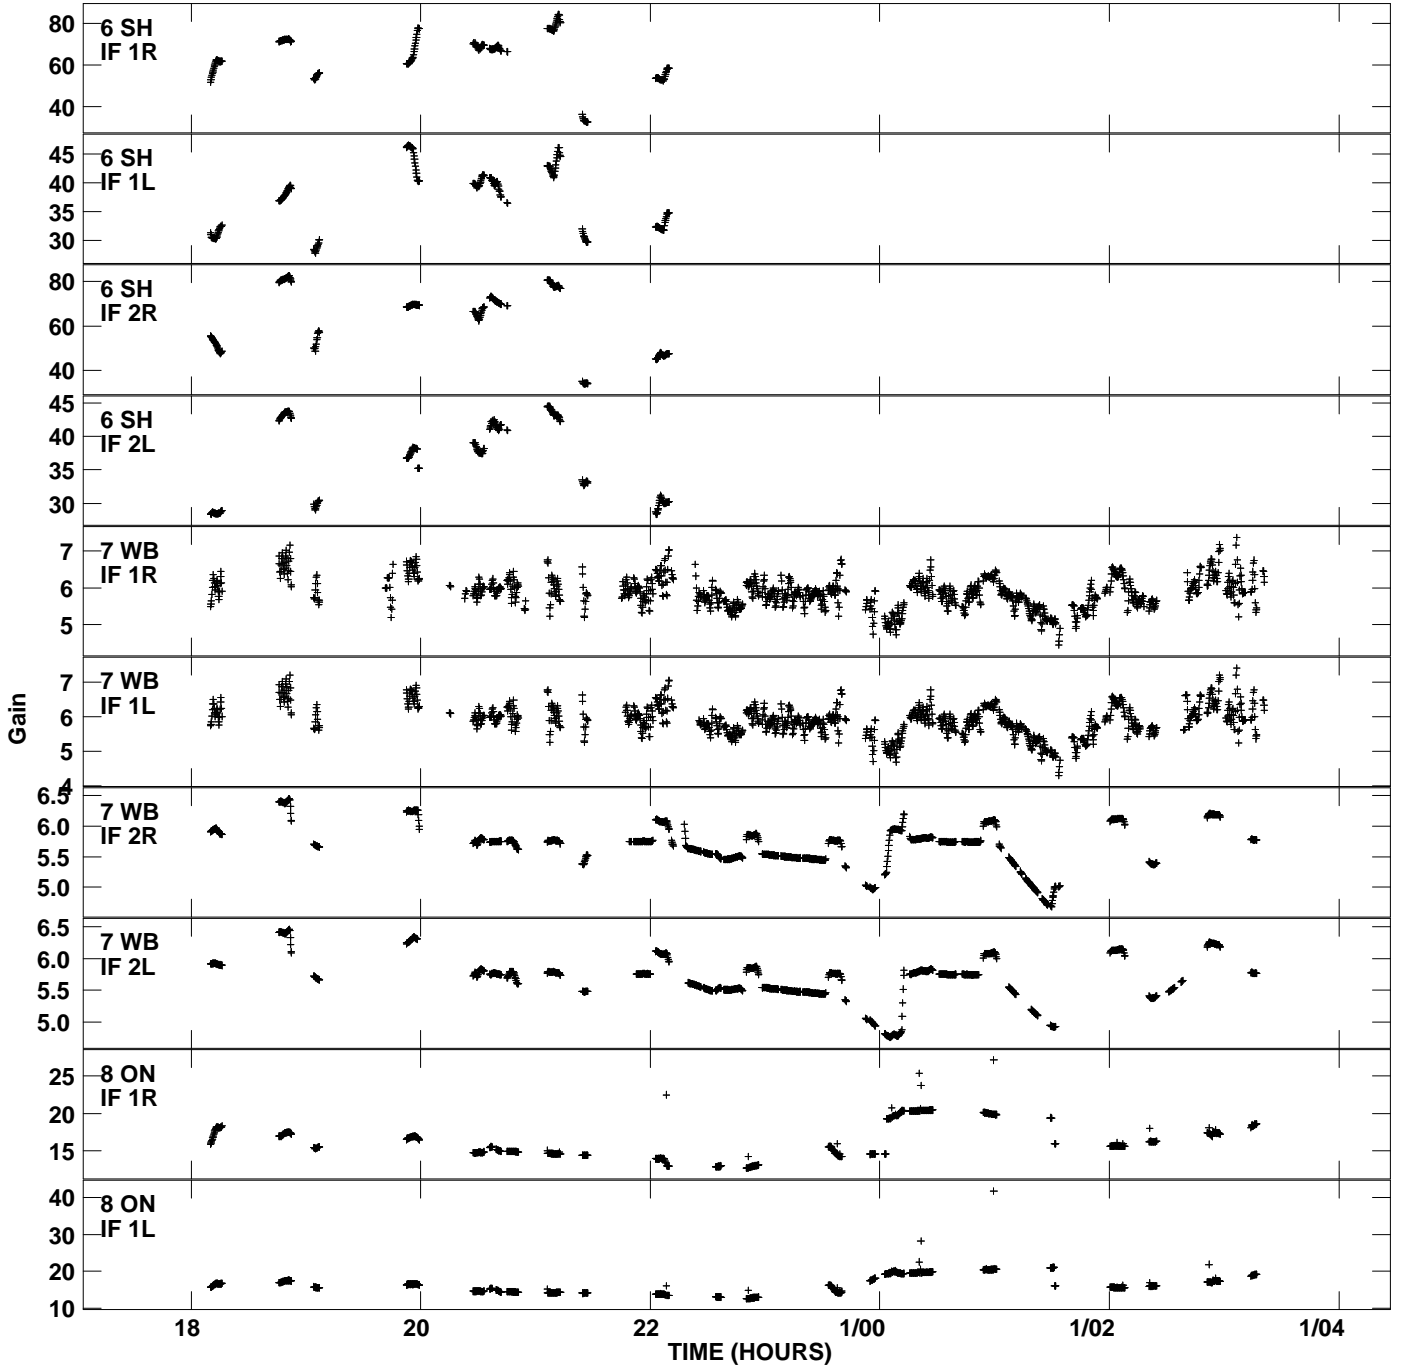

Plot file version 1 created 23-JAN-2007 23:40:36
Gain amp vs UTC time for EB022C_1.TMP.1
CL 4 Rpol & Lpol IF 1 - 2

Plot file version 2 created 23-JAN-2007 23:40:36
Gain amp vs UTC time for EB022C_1.TMP.1
CL 4 Rpol & Lpol IF 1 - 2

Plot file version 3 created 23-JAN-2007 23:40:36
Gain amp vs UTC time for EB022C_1.TMP.1
CL 4 Rpol & Lpol IF 1 - 2

Plot file version 4 created 23-JAN-2007 23:40:36
Gain amp vs UTC time for EB022C_1.TMP.1
CL 4 Rpol & Lpol IF 1 - 2

Plot file version 5 created 23-JAN-2007 23:40:36
Gain amp vs UTC time for EB022C_1.TMP.1
CL 4 Rpol & Lpol IF 1 - 2