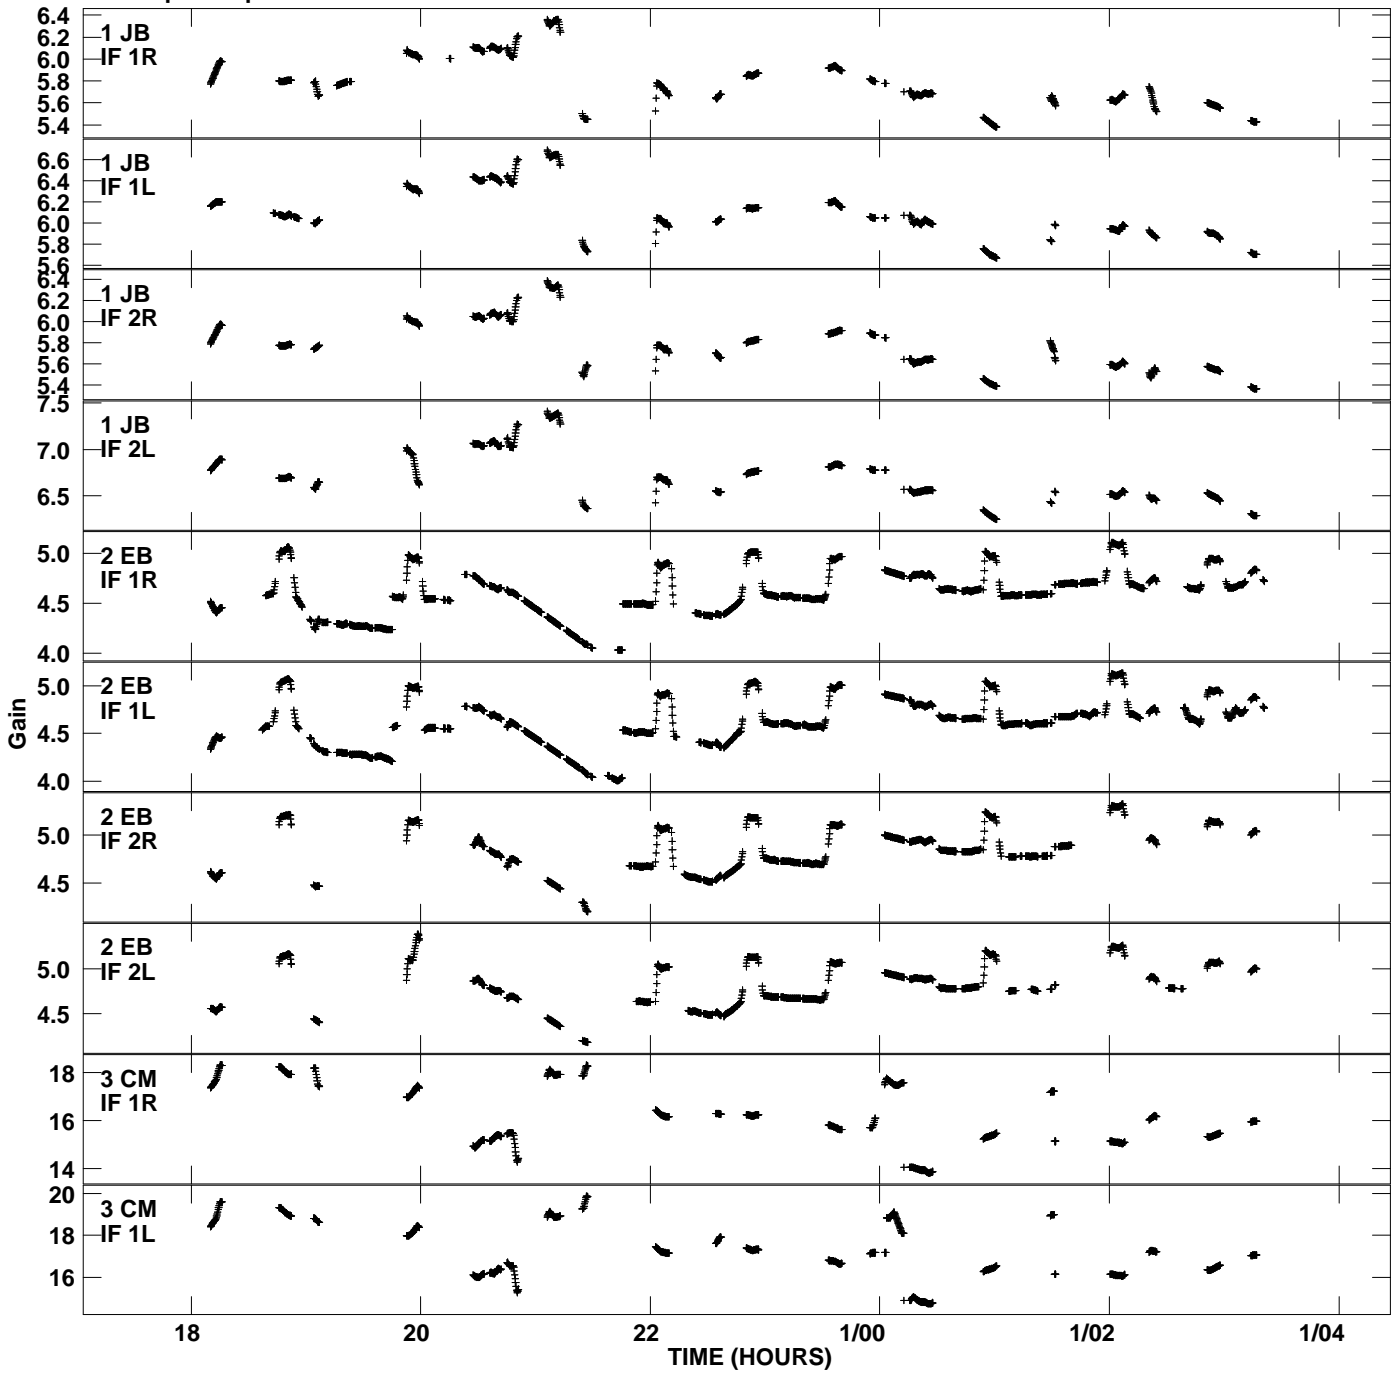

Plot file version 1 created 23-JAN-2007 23:40:36
Gain amp vs UTC time for EB022C_1.TMP.1
CL 4 Rpol & Lpol IF 1 - 2

Plot file version 2 created 23-JAN-2007 23:40:36
Gain amp vs UTC time for EB022C_1.TMP.1
CL 4 Rpol & Lpol IF 1 - 2

Plot file version 3 created 23-JAN-2007 23:40:36
Gain amp vs UTC time for EB022C_1.TMP.1
CL 4 Rpol & Lpol IF 1 - 2

Plot file version 4 created 23-JAN-2007 23:40:36
Gain amp vs UTC time for EB022C_1.TMP.1
CL 4 Rpol & Lpol IF 1 - 2

Plot file version 5 created 23-JAN-2007 23:40:36
Gain amp vs UTC time for EB022C_1.TMP.1
CL 4 Rpol & Lpol IF 1 - 2