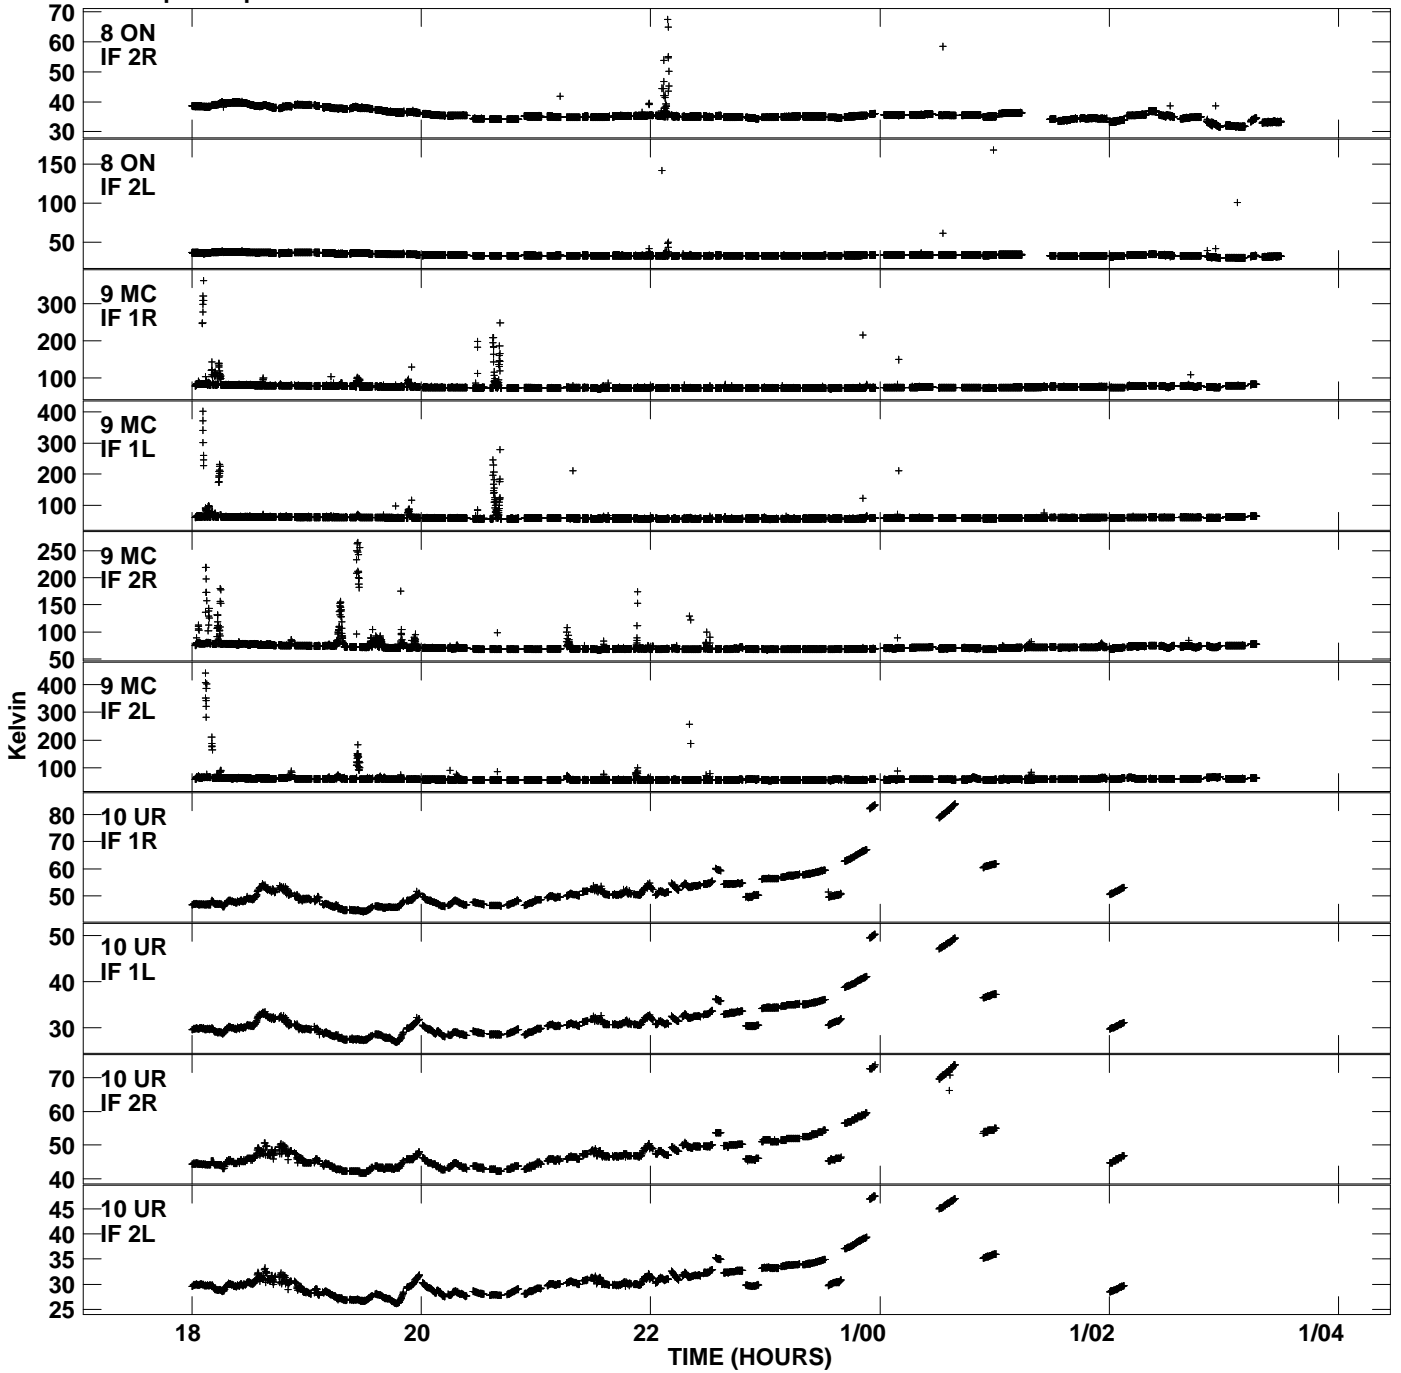

Plot file version 1 created 23-JAN-2007 16:09:42
Tsyst vs UTC time for EB022C_1.UVDATA.1
TY 1 Rpol & Lpol IF 1 - 2

Plot file version 2 created 23-JAN-2007 16:09:43
Tsys vs UTC time for EB022C_1.UVDATA.1
TY 1 Rpol & Lpol IF 1 - 2

Plot file version 3 created 23-JAN-2007 16:09:43
Tsys vs UTC time for EB022C_1.UVDATA.1
TY 1 Rpol & Lpol IF 1 - 2

Plot file version 4 created 23-JAN-2007 16:09:43
Tsyst vs UTC time for EB022C_1.UVDATA.1
TY 1 Rpol & Lpol IF 1 - 2

Plot file version 5 created 23-JAN-2007 16:09:43
Tsys vs UTC time for EB022C_1.UVDATA.1
TY 1 Rpol & Lpol IF 1 - 2