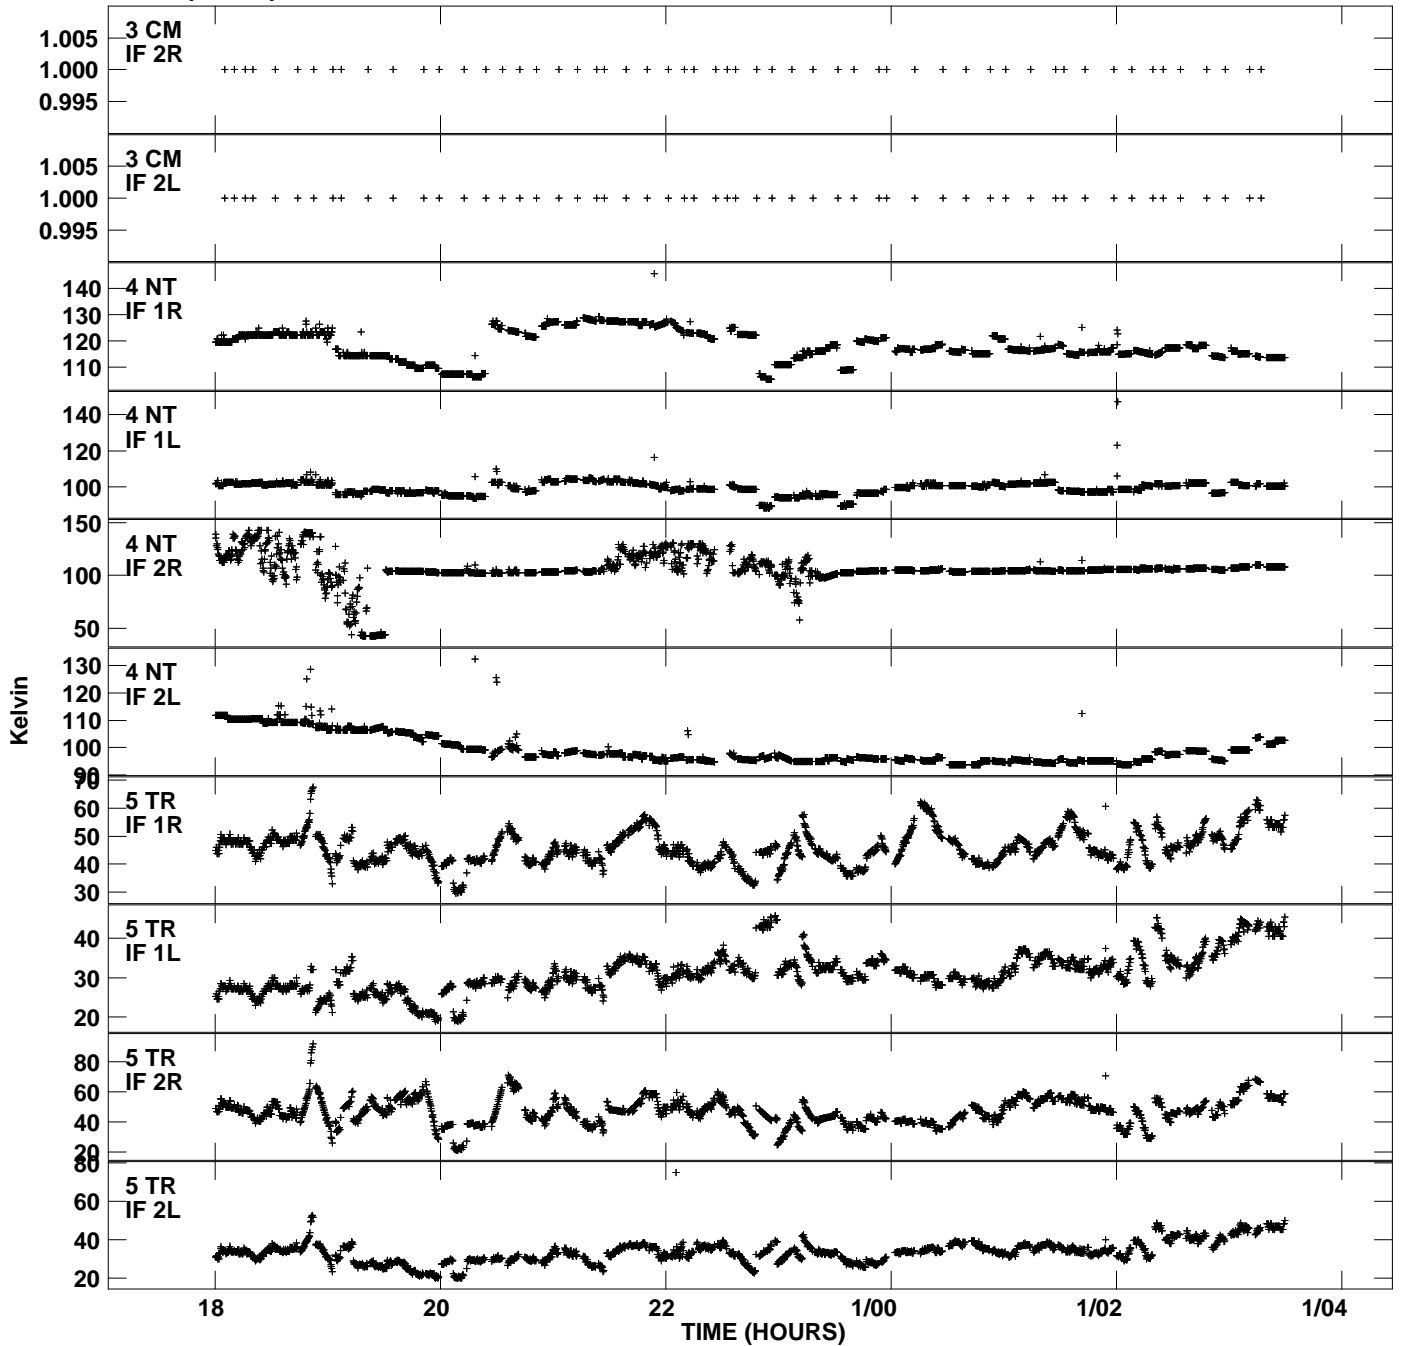

Plot file version 1 created 23-JAN-2007 16:09:42
Tsyst vs UTC time for EB022C_1.UVDATA.1
TY 1 Rpol & Lpol IF 1 - 2

Plot file version 2 created 23-JAN-2007 16:09:43
Tsys vs UTC time for EB022C_1.UVDATA.1
TY 1 Rpol & Lpol IF 1 - 2

Plot file version 3 created 23-JAN-2007 16:09:43
Tsys vs UTC time for EB022C_1.UVDATA.1
TY 1 Rpol & Lpol IF 1 - 2

Plot file version 4 created 23-JAN-2007 16:09:43
Tsyst vs UTC time for EB022C_1.UVDATA.1
TY 1 Rpol & Lpol IF 1 - 2

Plot file version 5 created 23-JAN-2007 16:09:43
Tsys vs UTC time for EB022C_1.UVDATA.1
TY 1 Rpol & Lpol IF 1 - 2