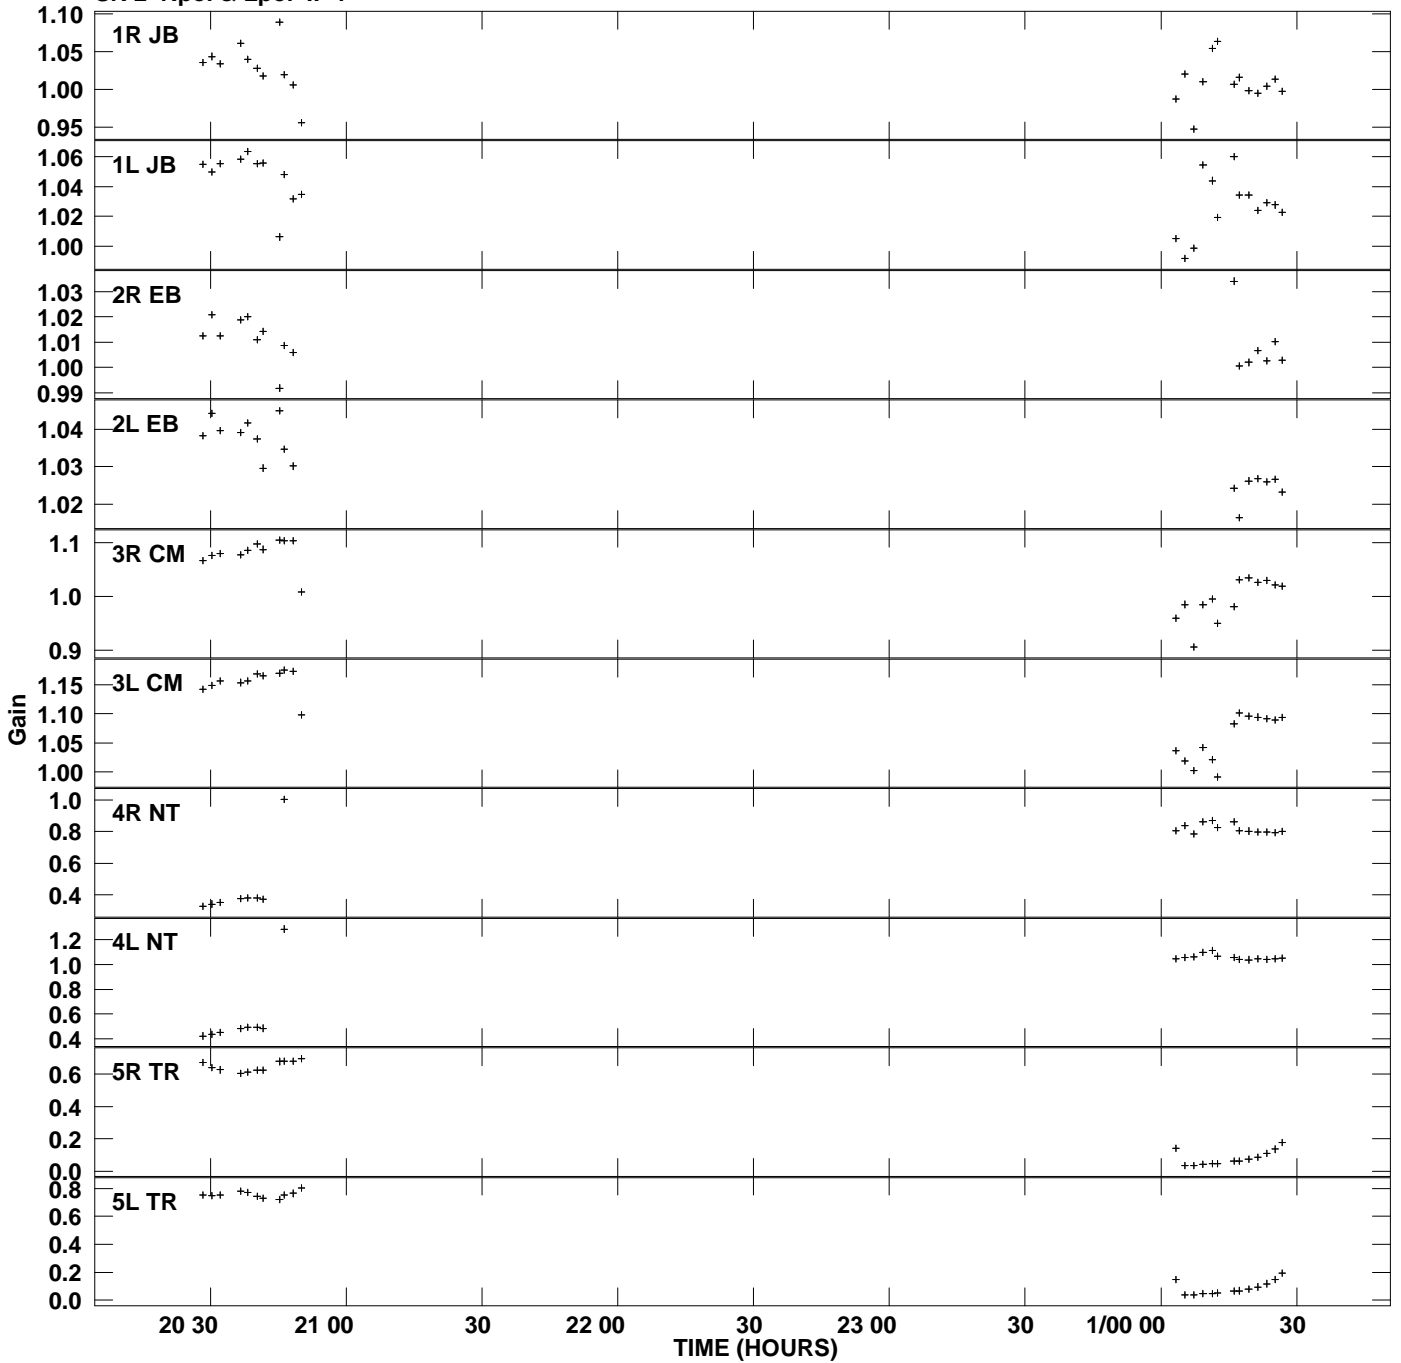

Plot file version 1 created 24-JAN-2007 14:42:01
Gain amp vs UTC time for OQ208.MULTI.1
SN 2 Rpol & Lpol IF 1

Plot file version 2 created 24-JAN-2007 14:42:01
Gain amp vs UTC time for OQ208.MULTI.1
SN 2 Rpol & Lpol IF 1

Plot file version 3 created 24-JAN-2007 14:42:01
Gain amp vs UTC time for OQ208.MULTI.1
SN 2 Rpol & Lpol IF 1