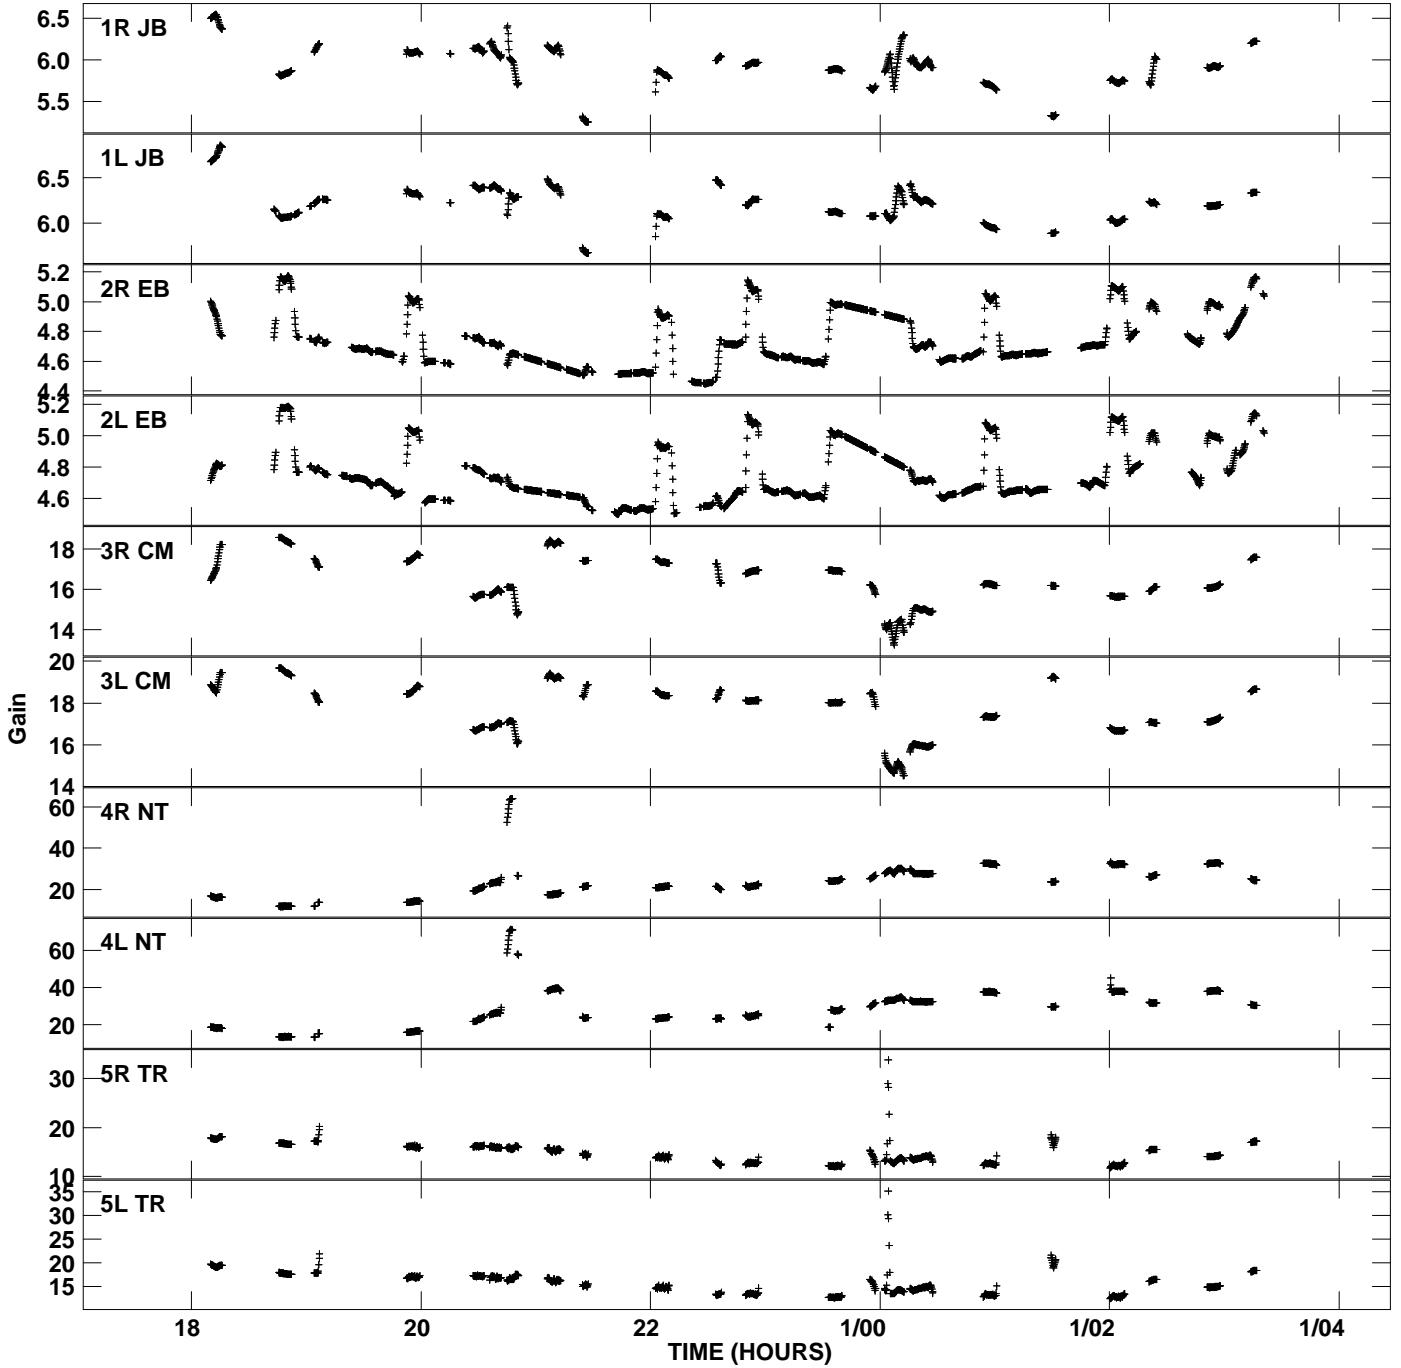

Plot file version 1 created 24-JAN-2007 14:43:30  
Gain amp vs UTC time for EB022C\_2.TMP.1  
CL 4 Rpol & Lpol IF 1

Plot file version 2 created 24-JAN-2007 14:43:30  
Gain amp vs UTC time for EB022C\_2.TMP.1  
CL 4 Rpol & Lpol IF 1

Plot file version 3 created 24-JAN-2007 14:43:30  
Gain amp vs UTC time for EB022C\_2.TMP.1  
CL 4 Rpol & Lpol IF 1