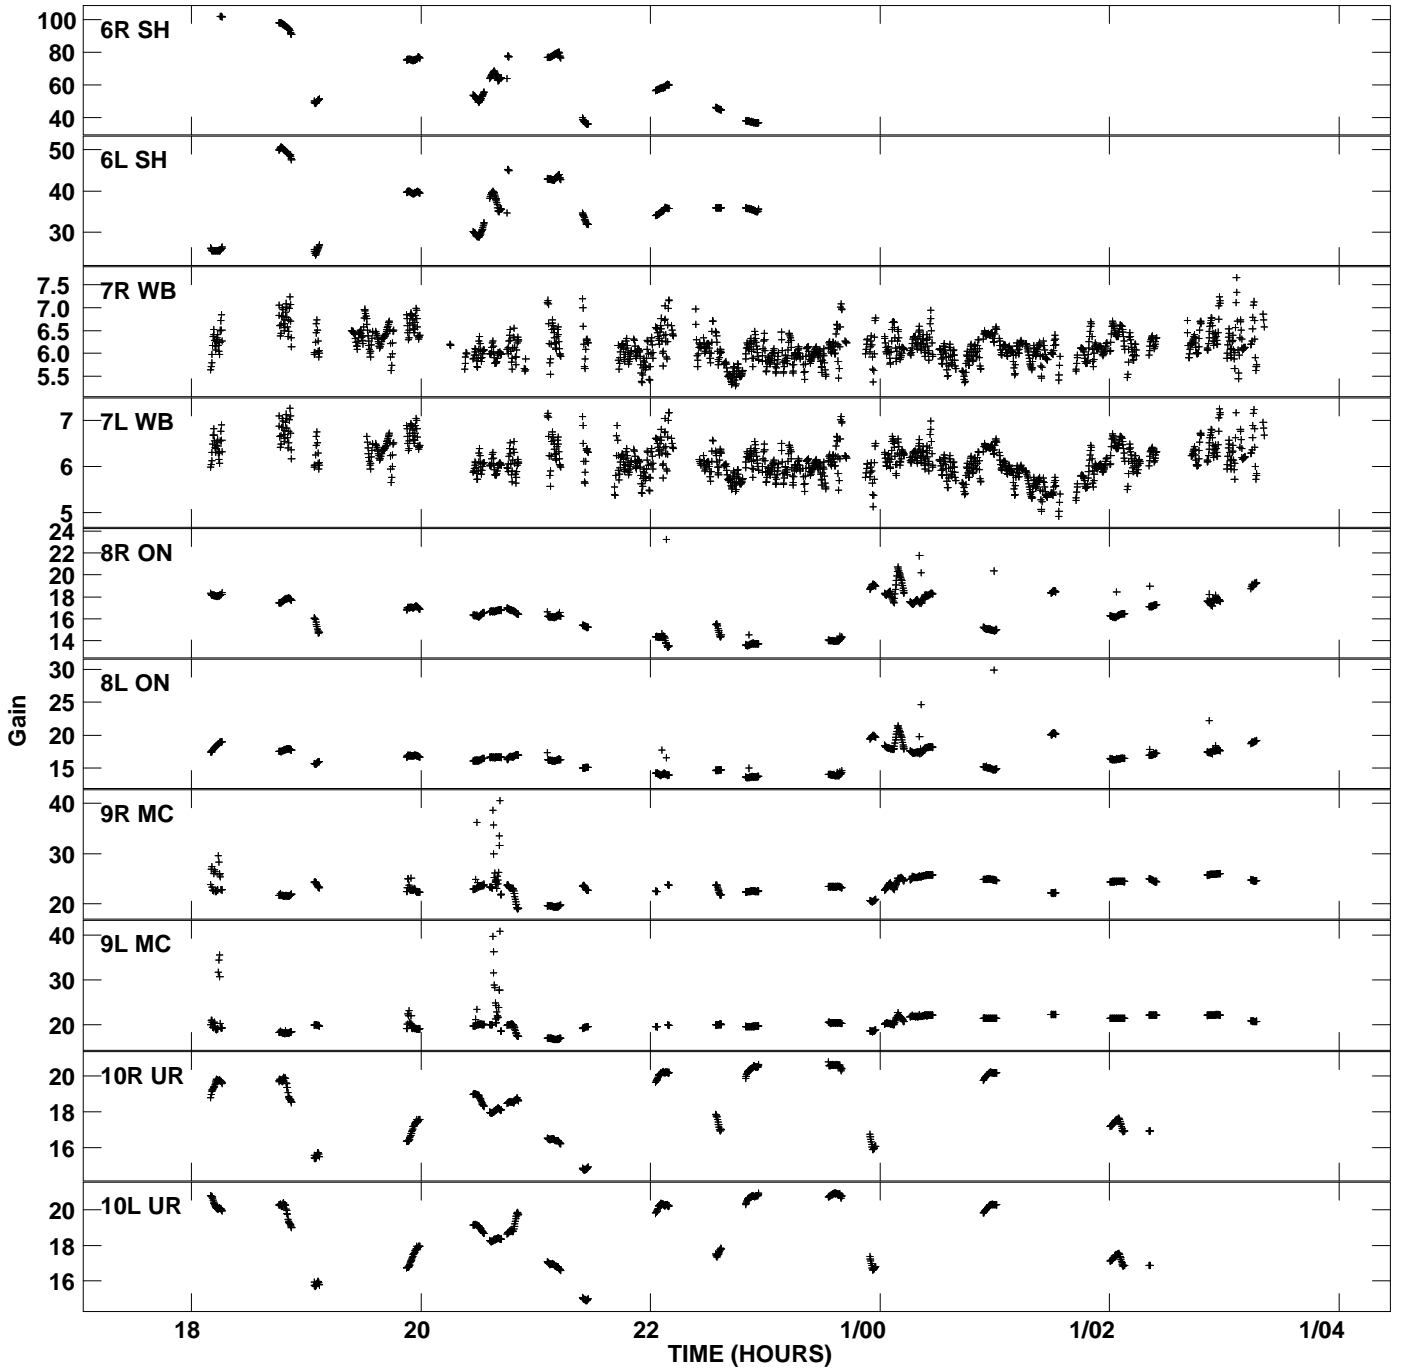

Plot file version 1 created 24-JAN-2007 14:43:30  
Gain amp vs UTC time for EB022C\_2.TMP.1  
CL 4 Rpol & Lpol IF 1

Plot file version 2 created 24-JAN-2007 14:43:30  
Gain amp vs UTC time for EB022C\_2.TMP.1  
CL 4 Rpol & Lpol IF 1

Plot file version 3 created 24-JAN-2007 14:43:30  
Gain amp vs UTC time for EB022C\_2.TMP.1  
CL 4 Rpol & Lpol IF 1