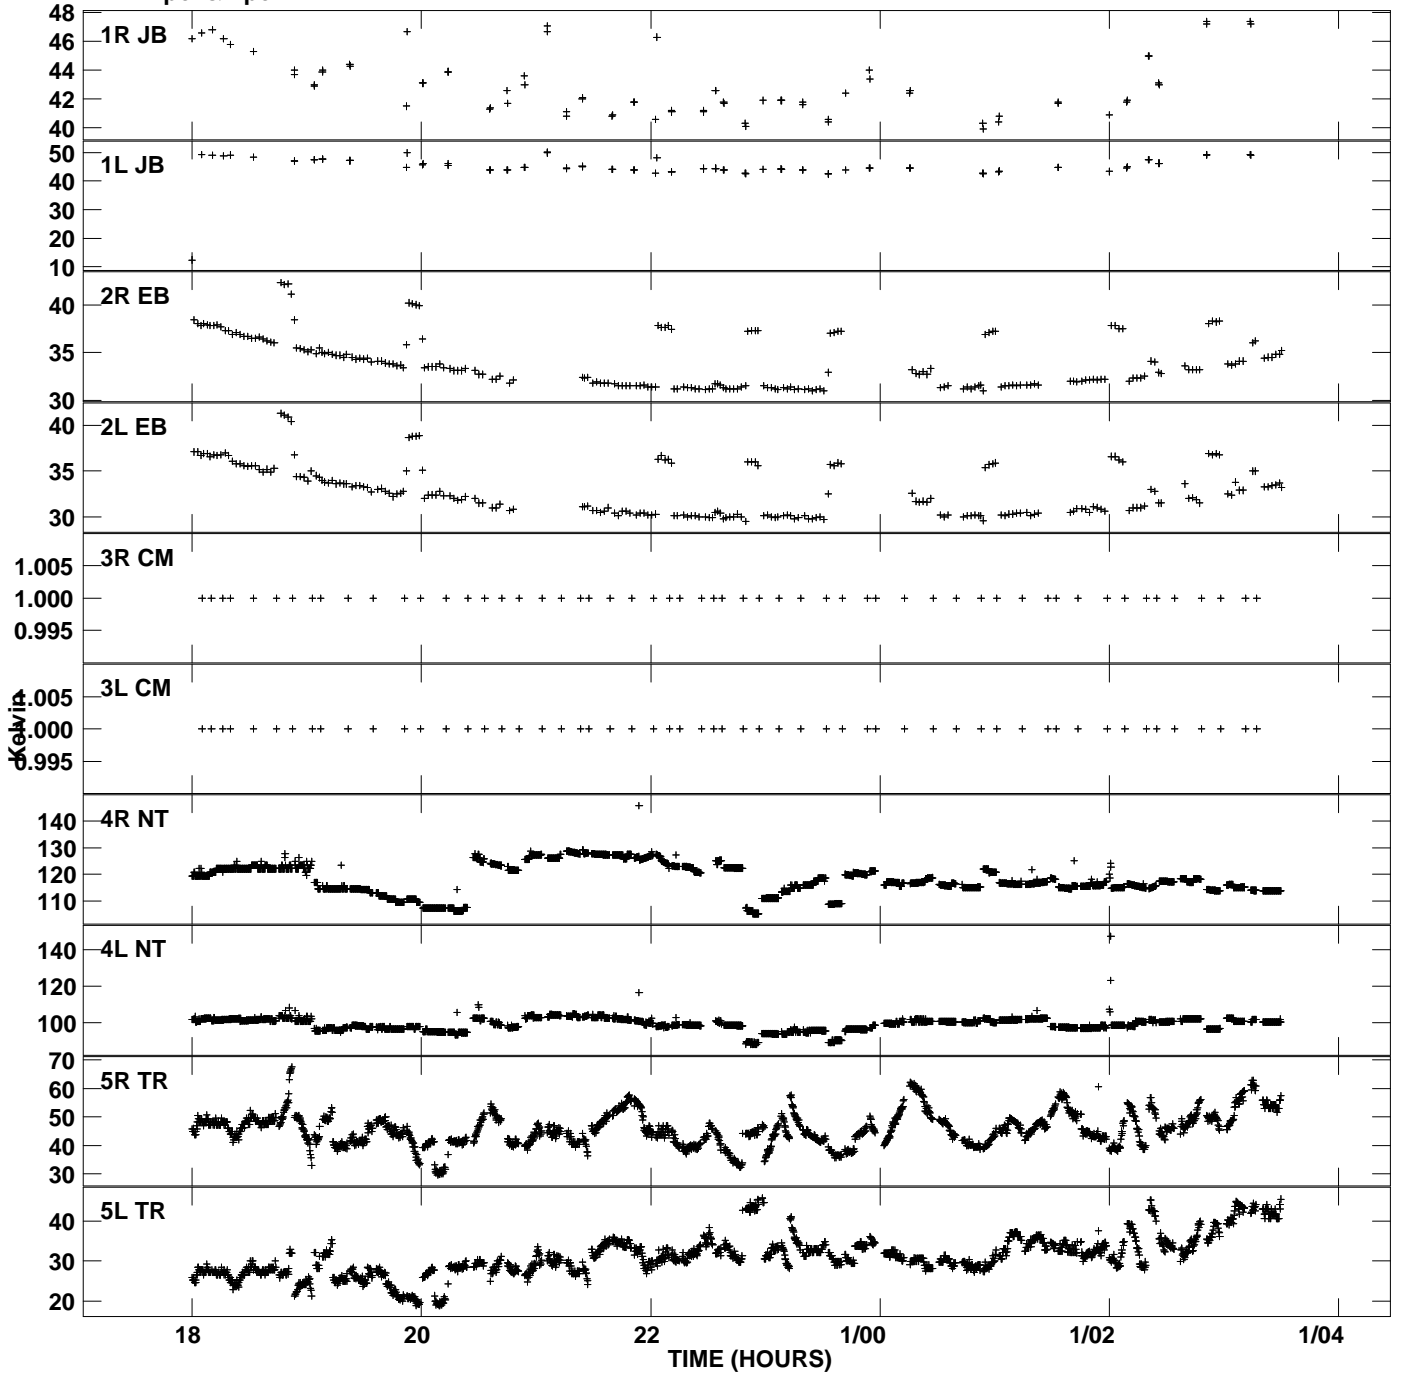

Plot file version 1 created 24-JAN-2007 10:32:08  
Tsys vs UTC time for EB022C\_2.UVDATA.1  
TY 1 Rpol & Lpol IF 1

Plot file version 2 created 24-JAN-2007 10:32:08  
Tsys vs UTC time for EB022C\_2.UVDATA.1  
TY 1 Rpol & Lpol IF 1

Plot file version 3 created 24-JAN-2007 10:32:08  
Tsys vs UTC time for EB022C\_2.UVDATA.1  
TY 1 Rpol & Lpol IF 1