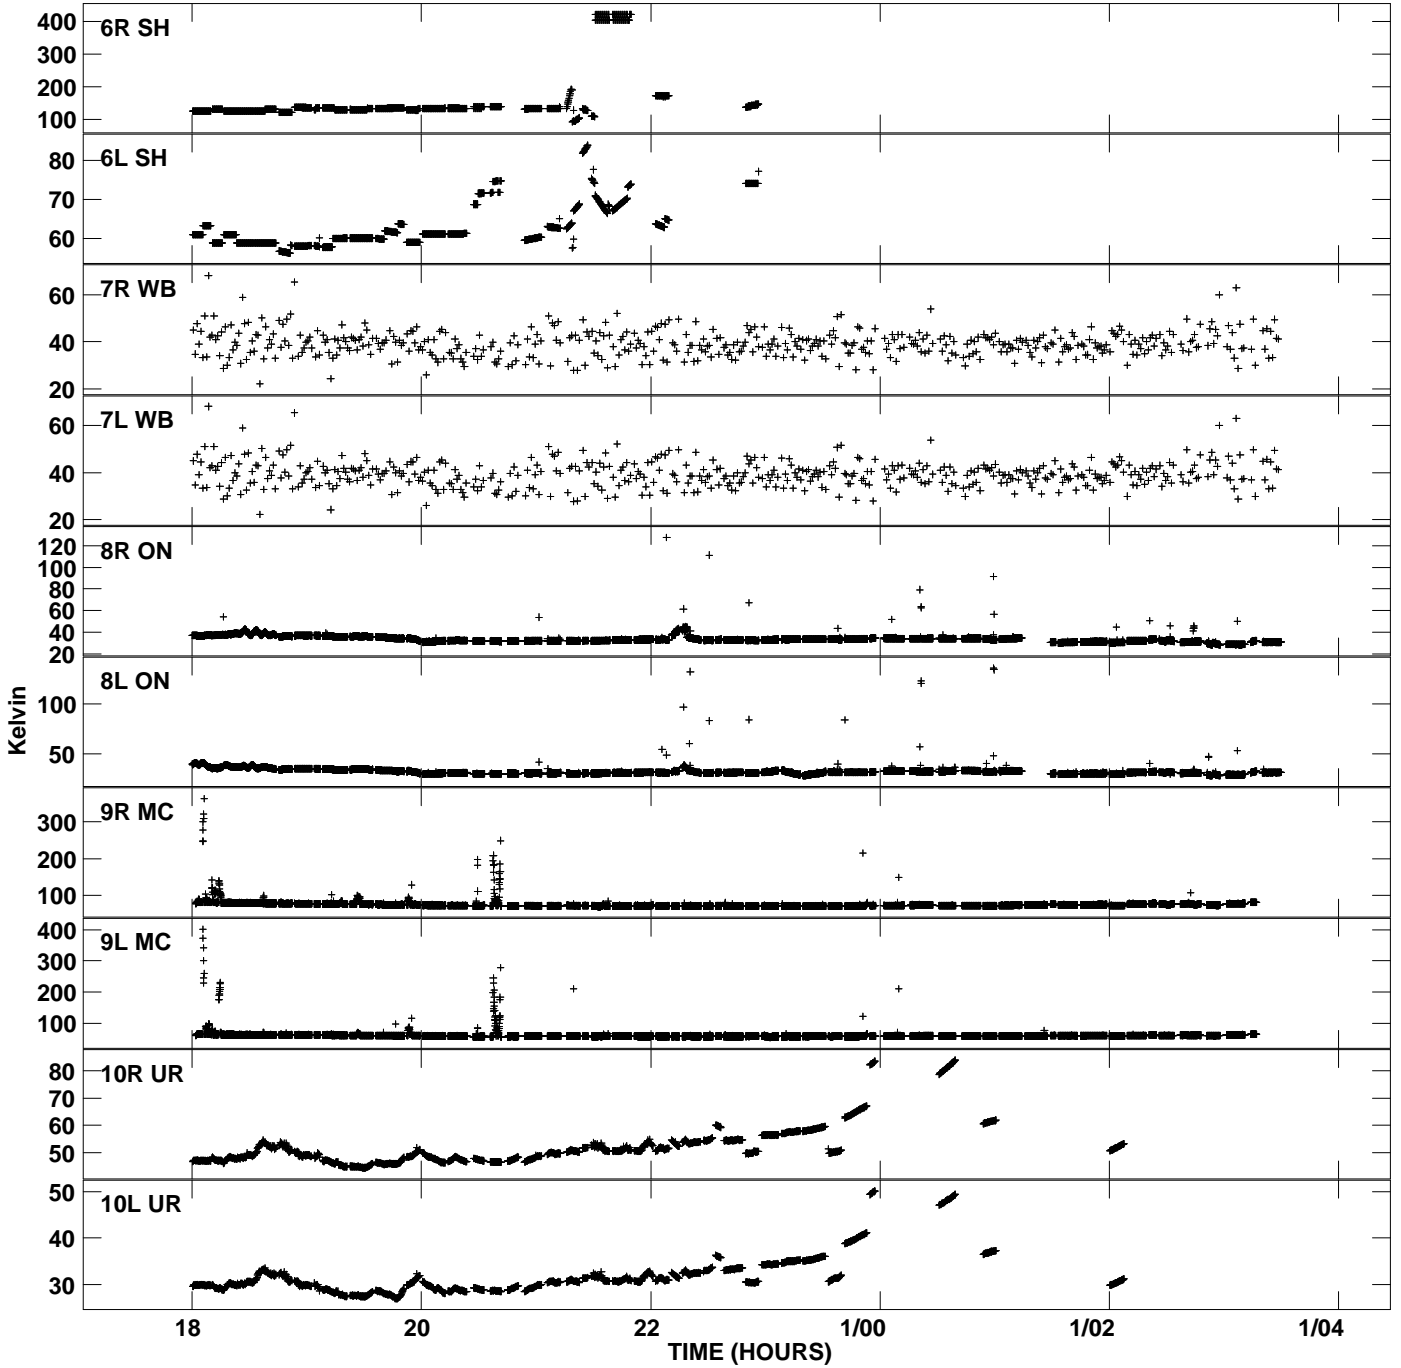

Plot file version 1 created 24-JAN-2007 10:32:08  
Tsys vs UTC time for EB022C\_2.UVDATA.1  
TY 1 Rpol & Lpol IF 1

Plot file version 2 created 24-JAN-2007 10:32:08  
Tsys vs UTC time for EB022C\_2.UVDATA.1  
TY 1 Rpol & Lpol IF 1

Plot file version 3 created 24-JAN-2007 10:32:08  
Tsys vs UTC time for EB022C\_2.UVDATA.1  
TY 1 Rpol & Lpol IF 1