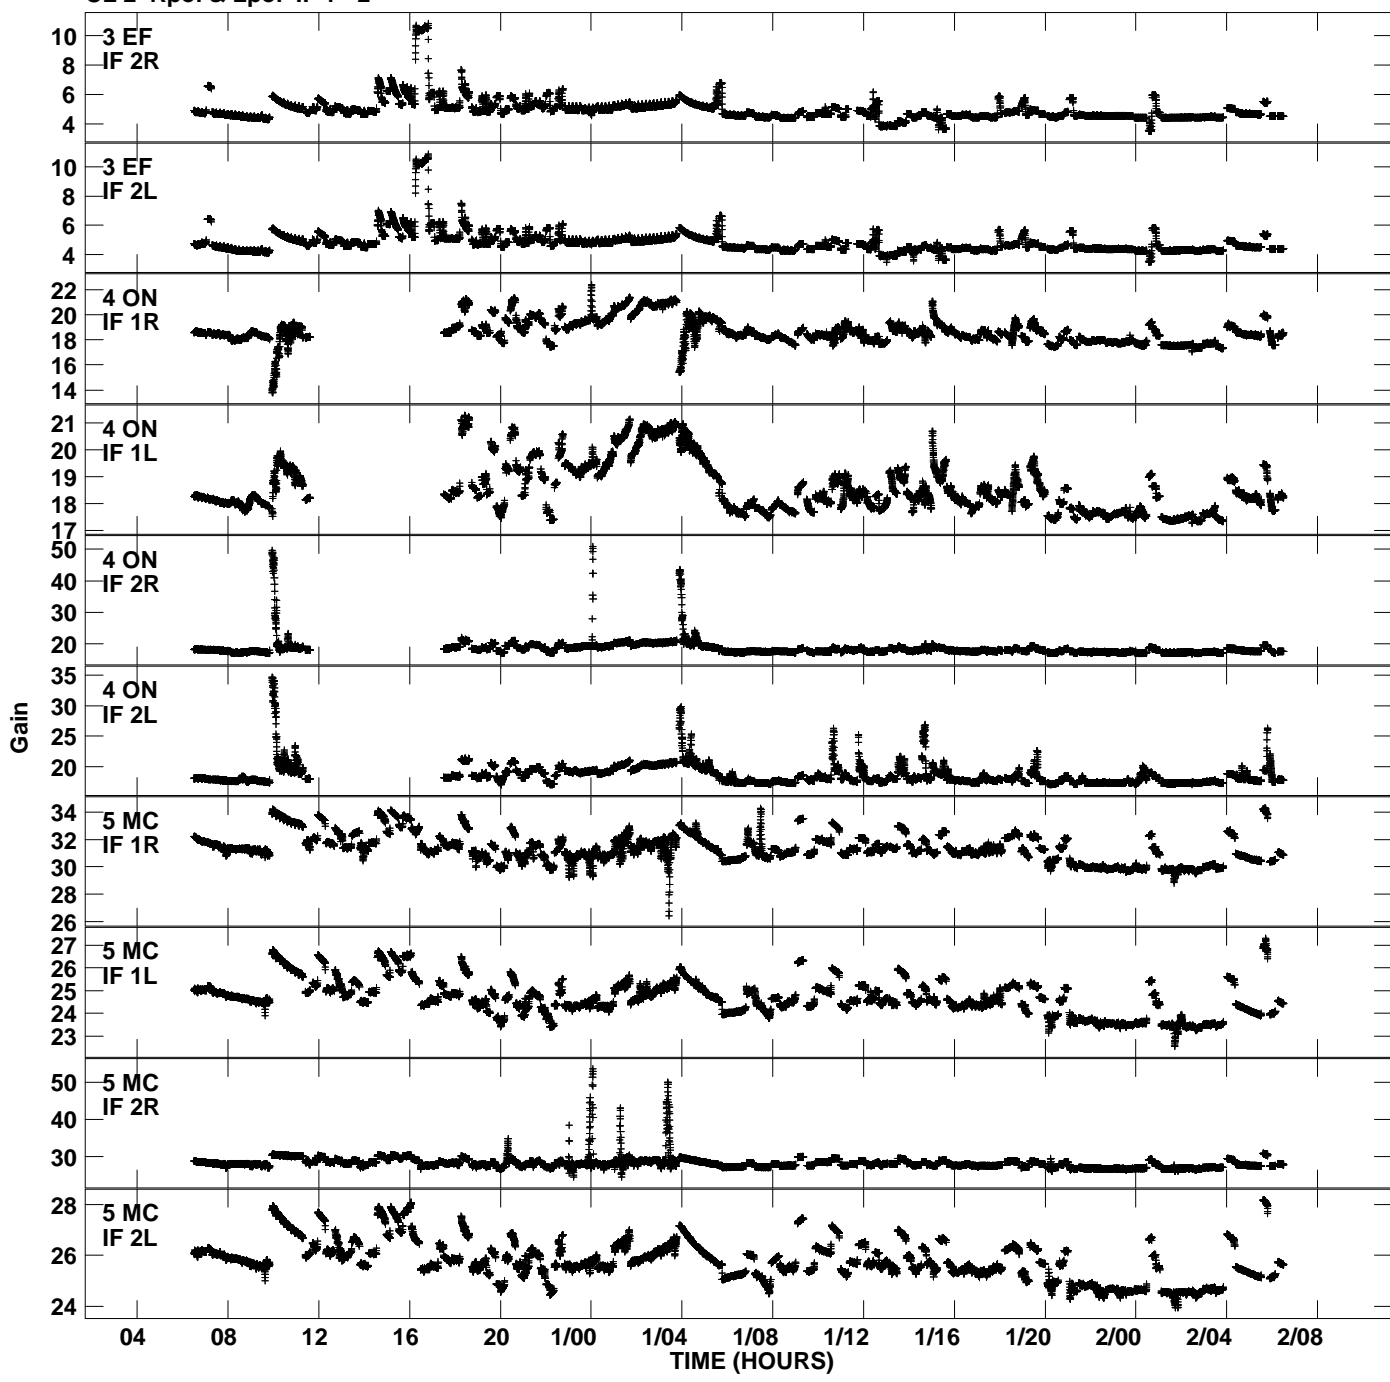

Plot file version 1 created 21-SEP-2006 16:58:33
Gain amp vs UTC time for EB030.UVDATA.1
CL 2 Rpol & Lpol IF 1 - 2

Plot file version 2 created 21-SEP-2006 16:58:33
Gain amp vs UTC time for EB030.UVDATA.1
CL 2 Rpol & Lpol IF 1 - 2

Plot file version 3 created 21-SEP-2006 16:58:34
Gain amp vs UTC time for EB030.UVDATA.1
CL 2 Rpol & Lpol IF 1 - 2

Plot file version 4 created 21-SEP-2006 16:58:34
 Gain amp vs UTC time for EB030.UVDATA.1
 CL 2 Rpol & Lpol IF 1 - 2

Plot file version 5 created 21-SEP-2006 16:58:34
Gain amp vs UTC time for EB030.UVDATA.1
CL 2 Rpol & Lpol IF 1 - 2