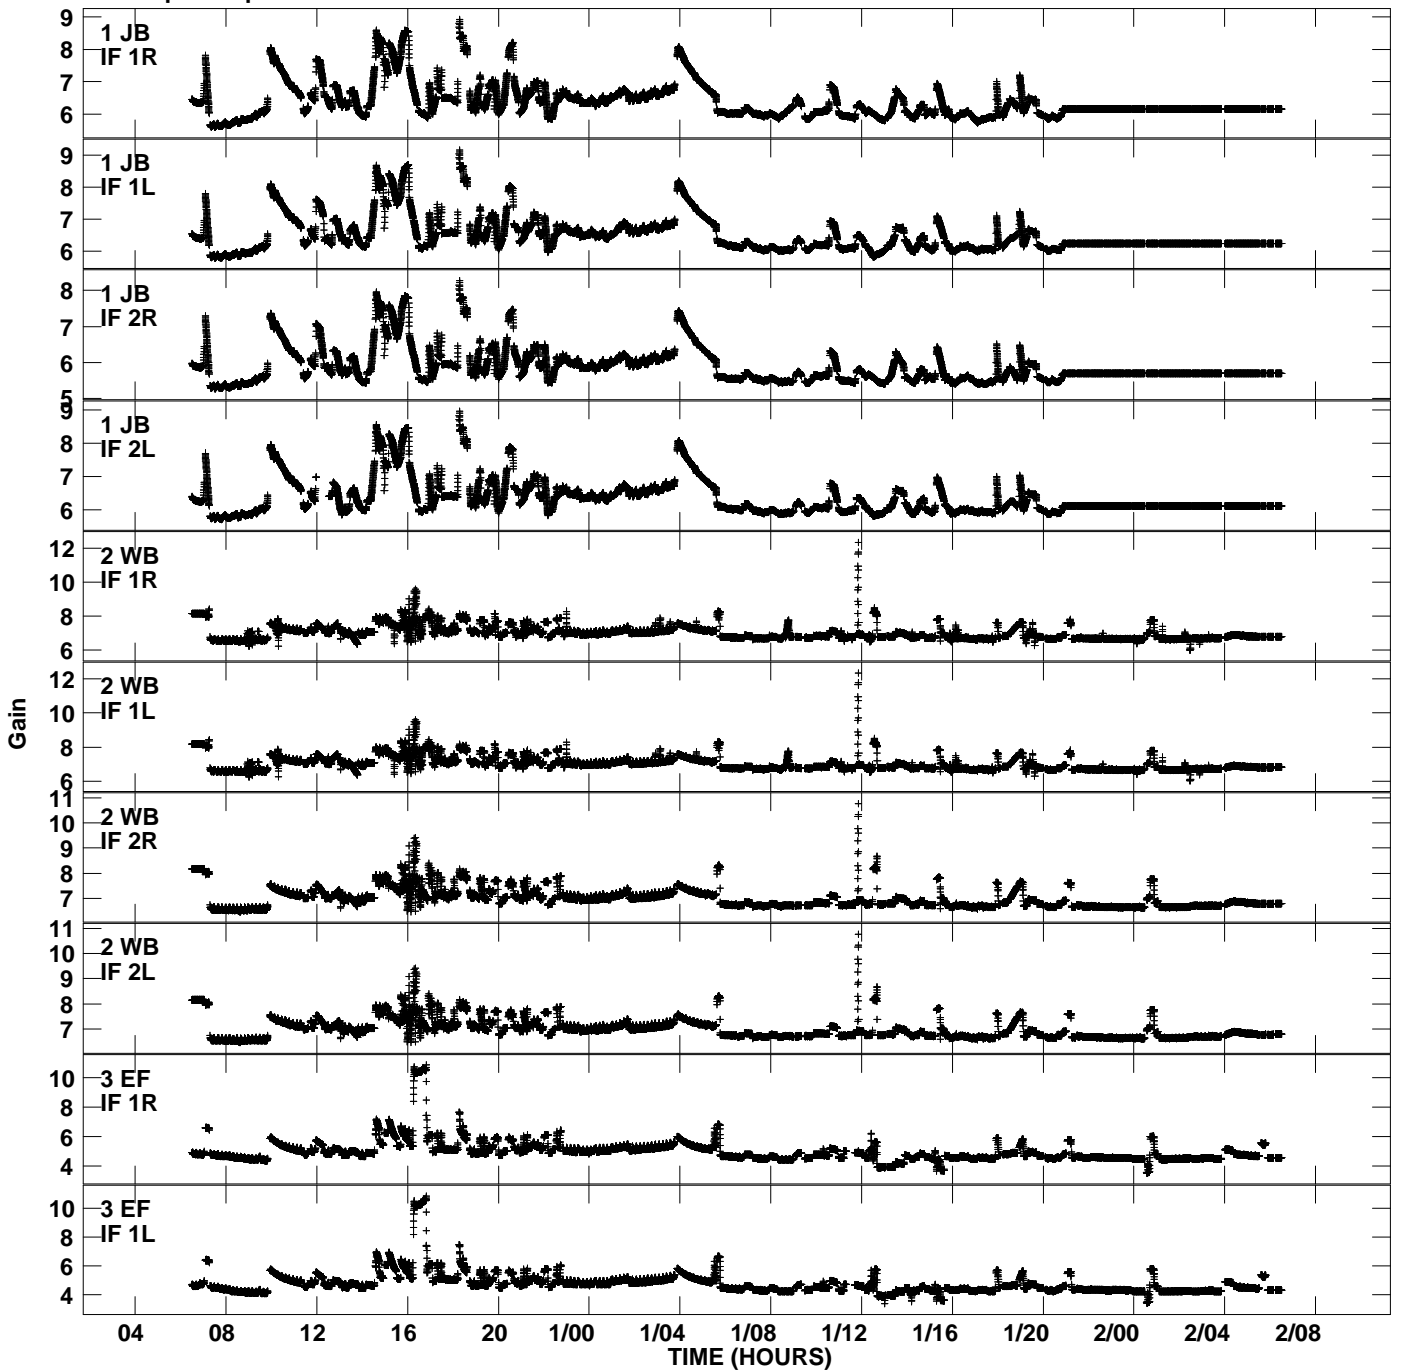

Plot file version 1 created 21-SEP-2006 16:58:33
Gain amp vs UTC time for EB030.UVDATA.1
CL 2 Rpol & Lpol IF 1 - 2

Plot file version 2 created 21-SEP-2006 16:58:33
Gain amp vs UTC time for EB030.UVDATA.1
CL 2 Rpol & Lpol IF 1 - 2

Plot file version 3 created 21-SEP-2006 16:58:34
Gain amp vs UTC time for EB030.UVDATA.1
CL 2 Rpol & Lpol IF 1 - 2

Plot file version 4 created 21-SEP-2006 16:58:34
 Gain amp vs UTC time for EB030.UVDATA.1
 CL 2 Rpol & Lpol IF 1 - 2

Plot file version 5 created 21-SEP-2006 16:58:34
Gain amp vs UTC time for EB030.UVDATA.1
CL 2 Rpol & Lpol IF 1 - 2