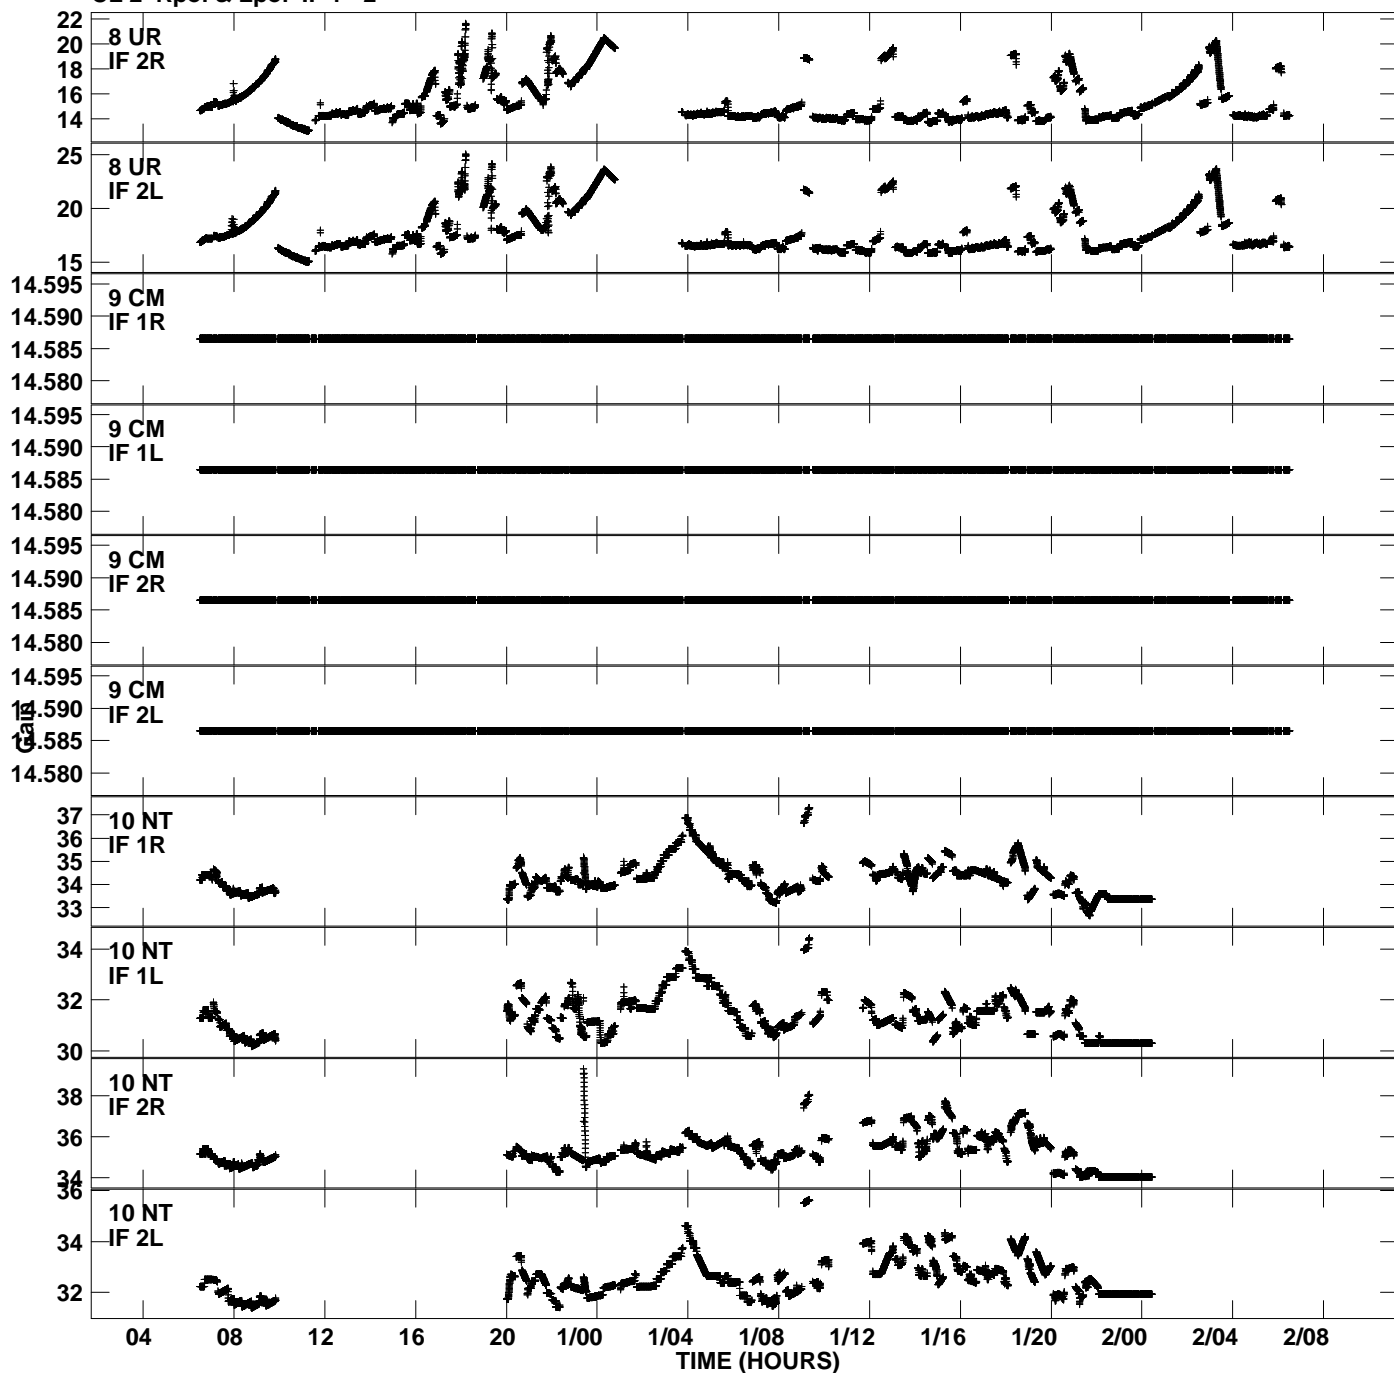

Plot file version 1 created 21-SEP-2006 16:58:33
Gain amp vs UTC time for EB030.UVDATA.1
CL 2 Rpol & Lpol IF 1 - 2

Plot file version 2 created 21-SEP-2006 16:58:33
Gain amp vs UTC time for EB030.UVDATA.1
CL 2 Rpol & Lpol IF 1 - 2

Plot file version 3 created 21-SEP-2006 16:58:34
Gain amp vs UTC time for EB030.UVDATA.1
CL 2 Rpol & Lpol IF 1 - 2

Plot file version 4 created 21-SEP-2006 16:58:34
 Gain amp vs UTC time for EB030.UVDATA.1
 CL 2 Rpol & Lpol IF 1 - 2

Plot file version 5 created 21-SEP-2006 16:58:34
Gain amp vs UTC time for EB030.UVDATA.1
CL 2 Rpol & Lpol IF 1 - 2