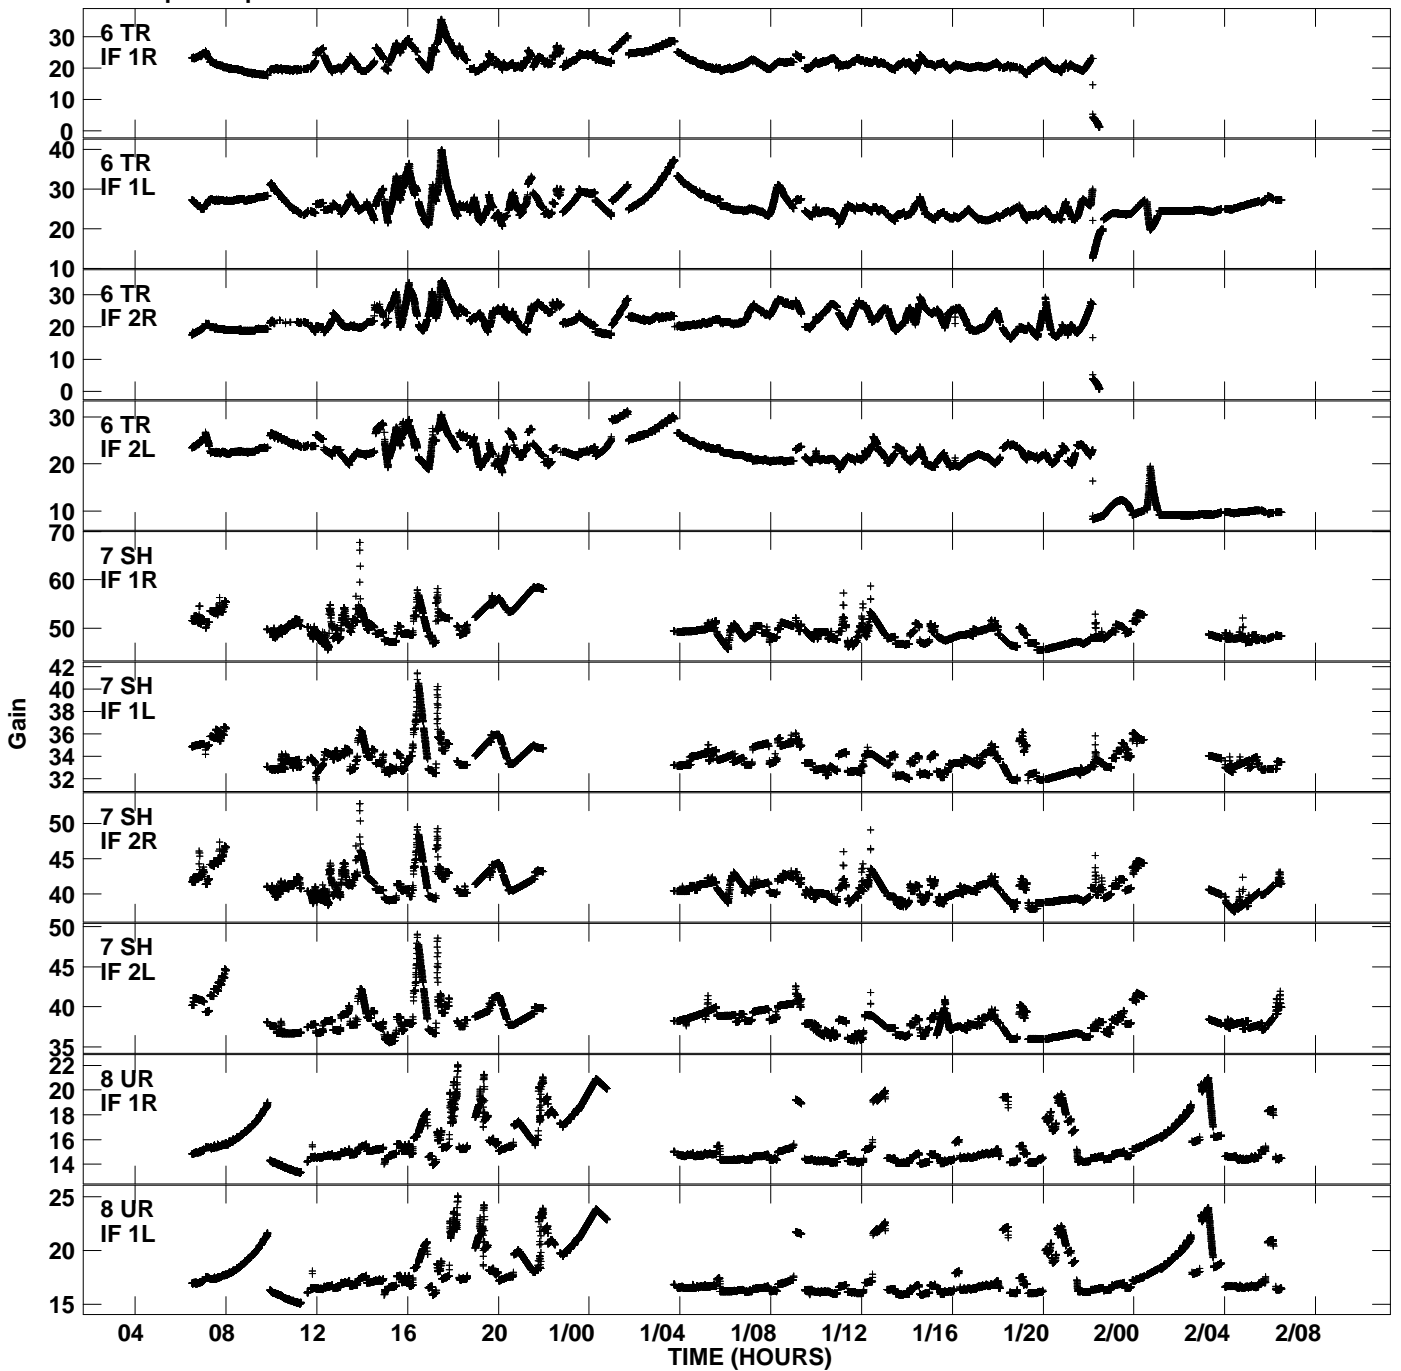

Plot file version 1 created 21-SEP-2006 16:58:33
Gain amp vs UTC time for EB030.UVDATA.1
CL 2 Rpol & Lpol IF 1 - 2

Plot file version 2 created 21-SEP-2006 16:58:33
Gain amp vs UTC time for EB030.UVDATA.1
CL 2 Rpol & Lpol IF 1 - 2

Plot file version 3 created 21-SEP-2006 16:58:34
Gain amp vs UTC time for EB030.UVDATA.1
CL 2 Rpol & Lpol IF 1 - 2

Plot file version 4 created 21-SEP-2006 16:58:34
 Gain amp vs UTC time for EB030.UVDATA.1
 CL 2 Rpol & Lpol IF 1 - 2

Plot file version 5 created 21-SEP-2006 16:58:34
Gain amp vs UTC time for EB030.UVDATA.1
CL 2 Rpol & Lpol IF 1 - 2