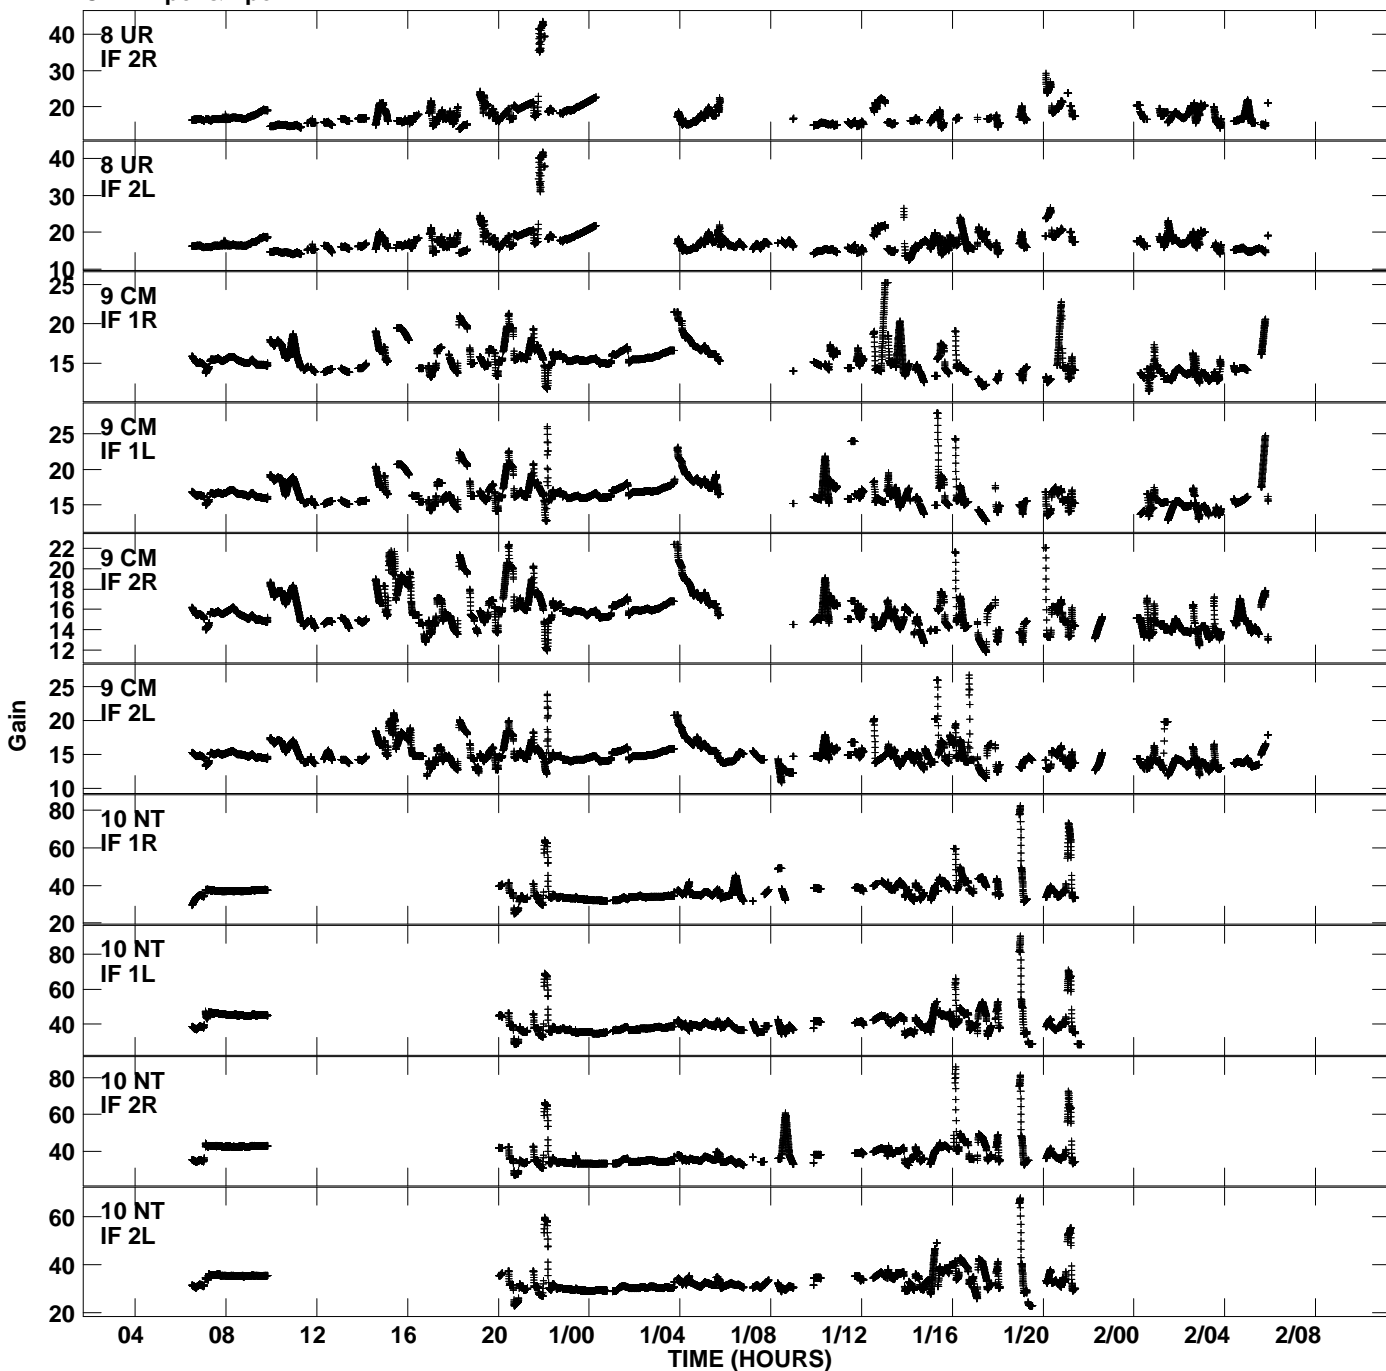

Plot file version 1 created 21-SEP-2006 20:53:40  
Gain amp vs UTC time for EB030.TMP.1  
CL 4 Rpol & Lpol IF 1 - 2

Plot file version 2 created 21-SEP-2006 20:53:40  
Gain amp vs UTC time for EB030.TMP.1  
CL 4 Rpol & Lpol IF 1 - 2

Plot file version 3 created 21-SEP-2006 20:53:40  
 Gain amp vs UTC time for EB030.TMP.1  
 CL 4 Rpol & Lpol IF 1 - 2

Plot file version 4 created 21-SEP-2006 20:53:40  
 Gain amp vs UTC time for EB030.TMP.1  
 CL 4 Rpol & Lpol IF 1 - 2

Plot file version 5 created 21-SEP-2006 20:53:41  
Gain amp vs UTC time for EB030.TMP.1  
CL 4 Rpol & Lpol IF 1 - 2