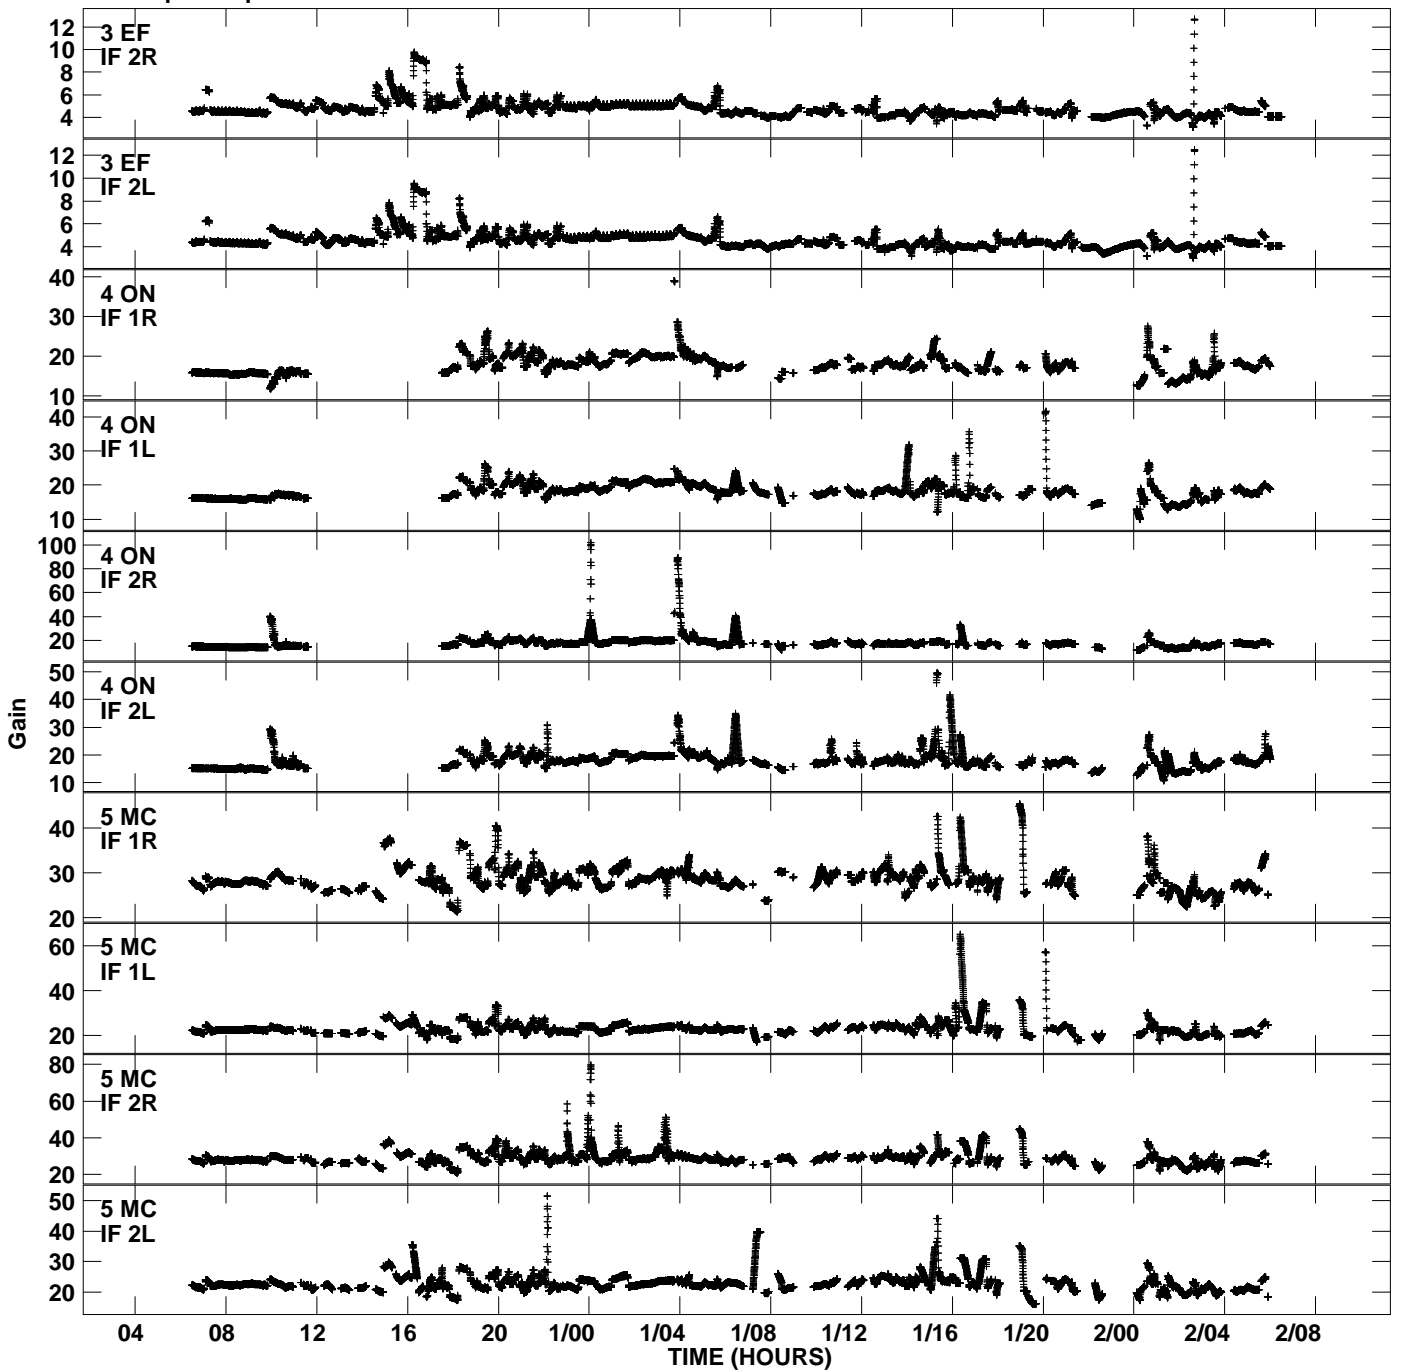

Plot file version 1 created 21-SEP-2006 20:53:40  
Gain amp vs UTC time for EB030.TMP.1  
CL 4 Rpol & Lpol IF 1 - 2

Plot file version 2 created 21-SEP-2006 20:53:40  
Gain amp vs UTC time for EB030.TMP.1  
CL 4 Rpol & Lpol IF 1 - 2

Plot file version 3 created 21-SEP-2006 20:53:40  
 Gain amp vs UTC time for EB030.TMP.1  
 CL 4 Rpol & Lpol IF 1 - 2

Plot file version 4 created 21-SEP-2006 20:53:40  
 Gain amp vs UTC time for EB030.TMP.1  
 CL 4 Rpol & Lpol IF 1 - 2

Plot file version 5 created 21-SEP-2006 20:53:41  
Gain amp vs UTC time for EB030.TMP.1  
CL 4 Rpol & Lpol IF 1 - 2