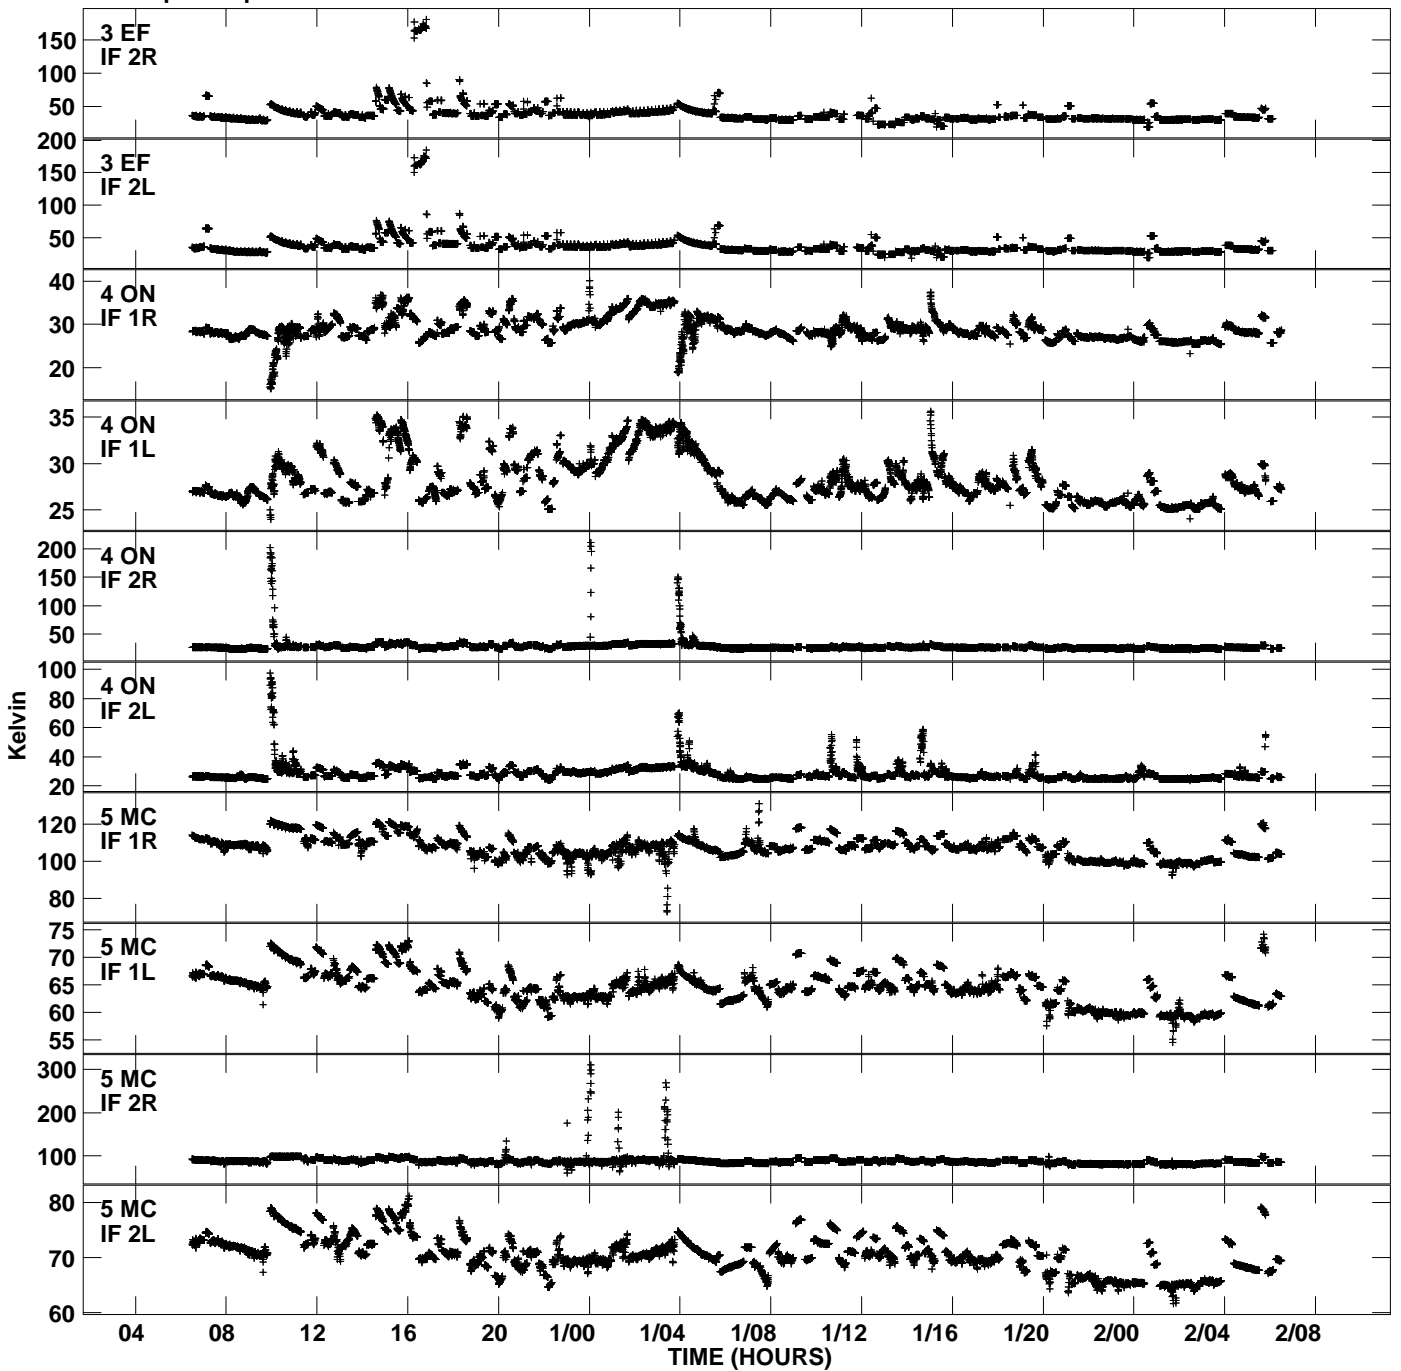

Plot file version 1 created 21-SEP-2006 16:58:14
Tsys vs UTC time for EB030.UVDATA.1
TY 1 Rpol & Lpol IF 1 - 2

Plot file version 2 created 21-SEP-2006 16:58:14
Tsys vs UTC time for EB030.UVDATA.1
TY 1 Rpol & Lpol IF 1 - 2

Plot file version 3 created 21-SEP-2006 16:58:14
Tsys vs UTC time for EB030.UVDATA.1
TY 1 Rpol & Lpol IF 1 - 2

Plot file version 4 created 21-SEP-2006 16:58:14
Tsys vs UTC time for EB030.UVDATA.1
TY 1 Rpol & Lpol IF 1 - 2

Plot file version 5 created 21-SEP-2006 16:58:14
Tsys vs UTC time for EB030.UVDATA.1
TY 1 Rpol & Lpol IF 1 - 2