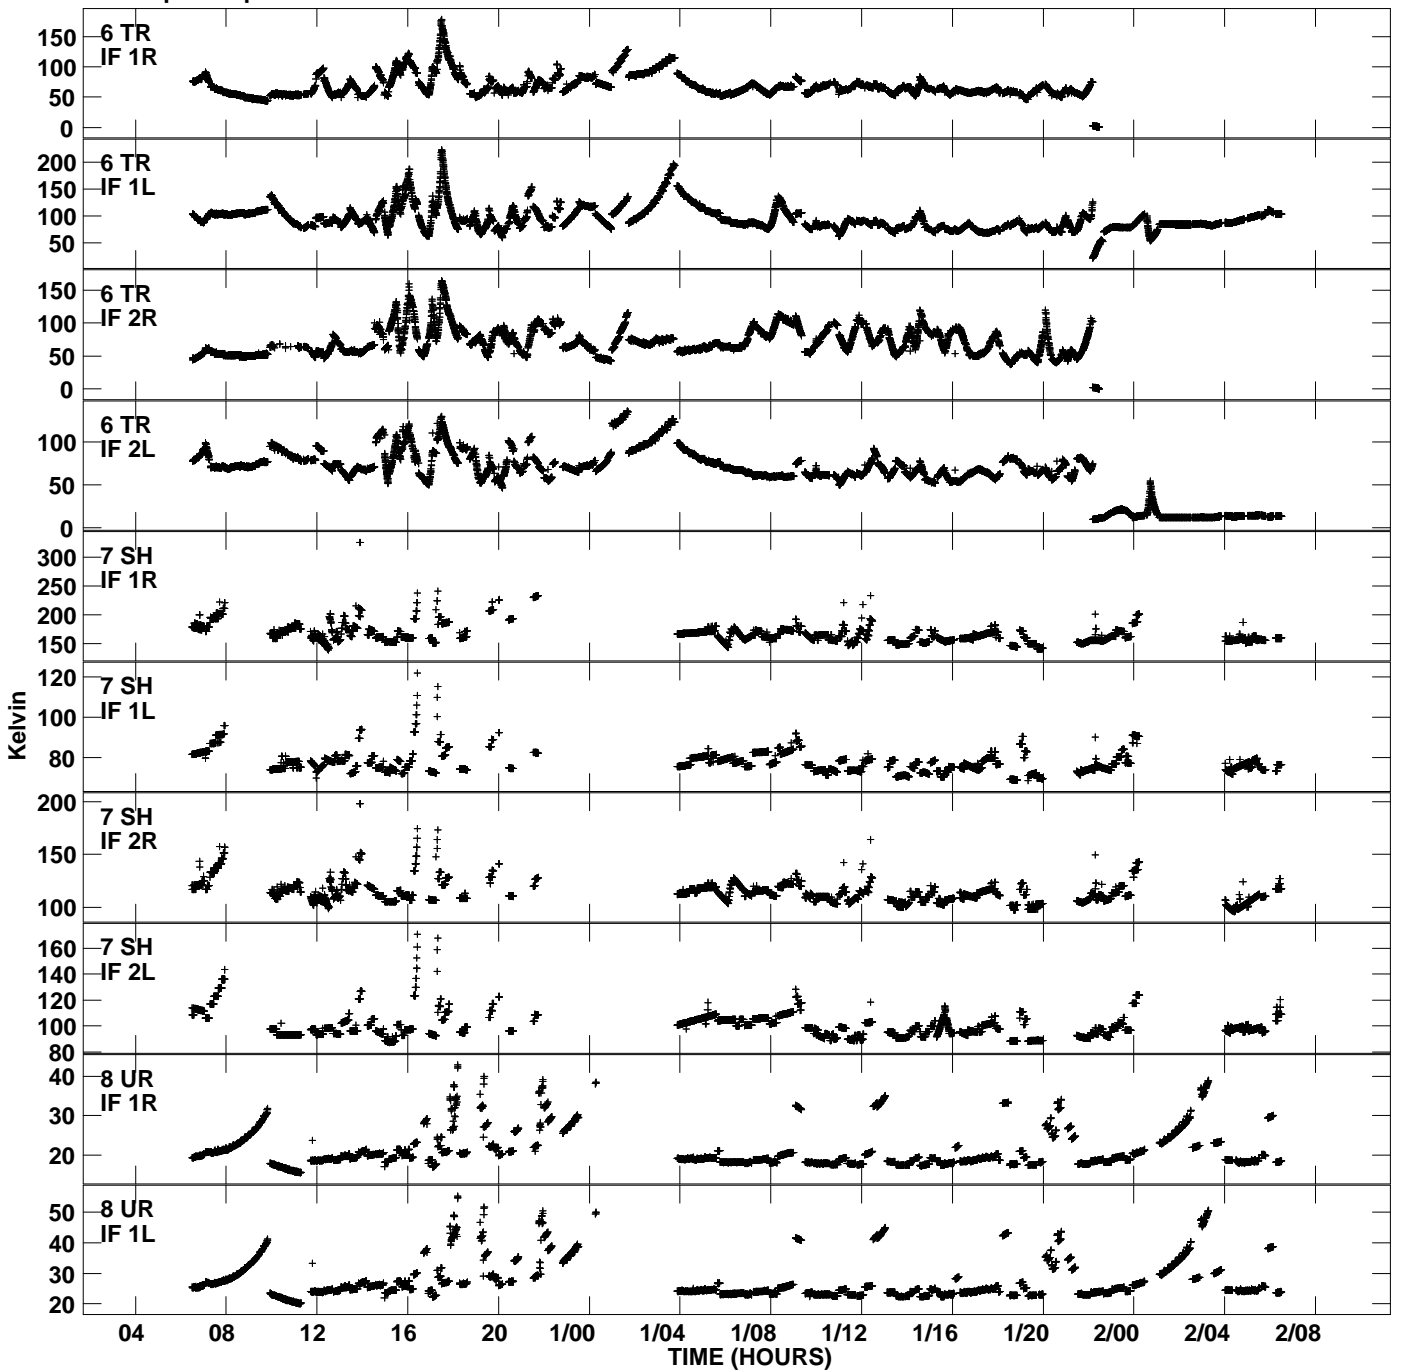

Plot file version 1 created 21-SEP-2006 16:58:14
Tsys vs UTC time for EB030.UVDATA.1
TY 1 Rpol & Lpol IF 1 - 2

Plot file version 2 created 21-SEP-2006 16:58:14
Tsys vs UTC time for EB030.UVDATA.1
TY 1 Rpol & Lpol IF 1 - 2

Plot file version 3 created 21-SEP-2006 16:58:14
Tsys vs UTC time for EB030.UVDATA.1
TY 1 Rpol & Lpol IF 1 - 2

Plot file version 4 created 21-SEP-2006 16:58:14
Tsys vs UTC time for EB030.UVDATA.1
TY 1 Rpol & Lpol IF 1 - 2

Plot file version 5 created 21-SEP-2006 16:58:14
Tsys vs UTC time for EB030.UVDATA.1
TY 1 Rpol & Lpol IF 1 - 2