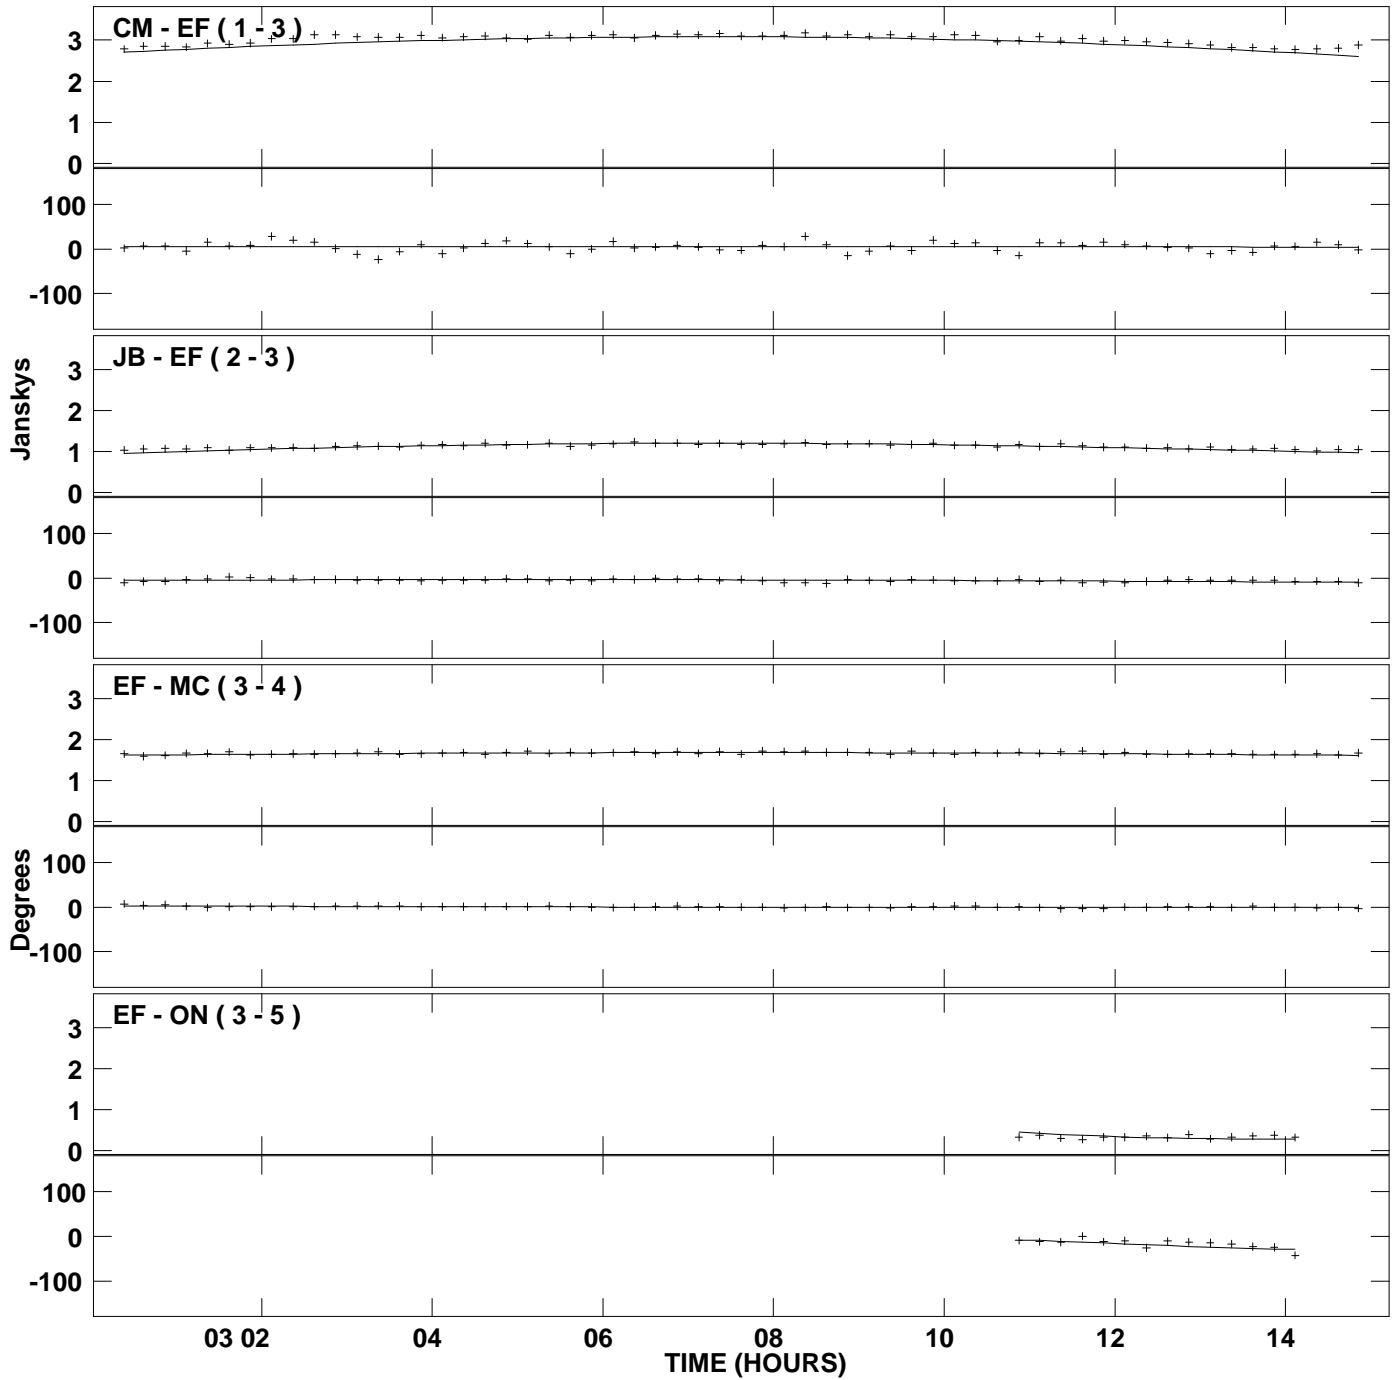

PLot file version 1 created 08-JUN-2006 17:41:58
Amplitude and Phase vs Time for 3C286.MULTI.1 Vect aver. CL # 3
IF 1 CHAN 1 STK LL of 3C286.ICL001.3

PLot file version 2 created 08-JUN-2006 17:41:58
Amplitude and Phase vs Time for 3C286.MULTI.1 Vect aver. CL # 3
IF 1 CHAN 1 STK LL of 3C286.ICL001.3

PLot file version 3 created 08-JUN-2006 17:41:58
Amplitude and Phase vs Time for 3C286.MULTI.1 Vect aver. CL # 3
IF 1 CHAN 1 STK RR of 3C286.ICL001.3

PLot file version 4 created 08-JUN-2006 17:41:58
Amplitude and Phase vs Time for 3C286.MULTI.1 Vect aver. CL # 3
IF 1 CHAN 1 STK RR of 3C286.ICL001.3