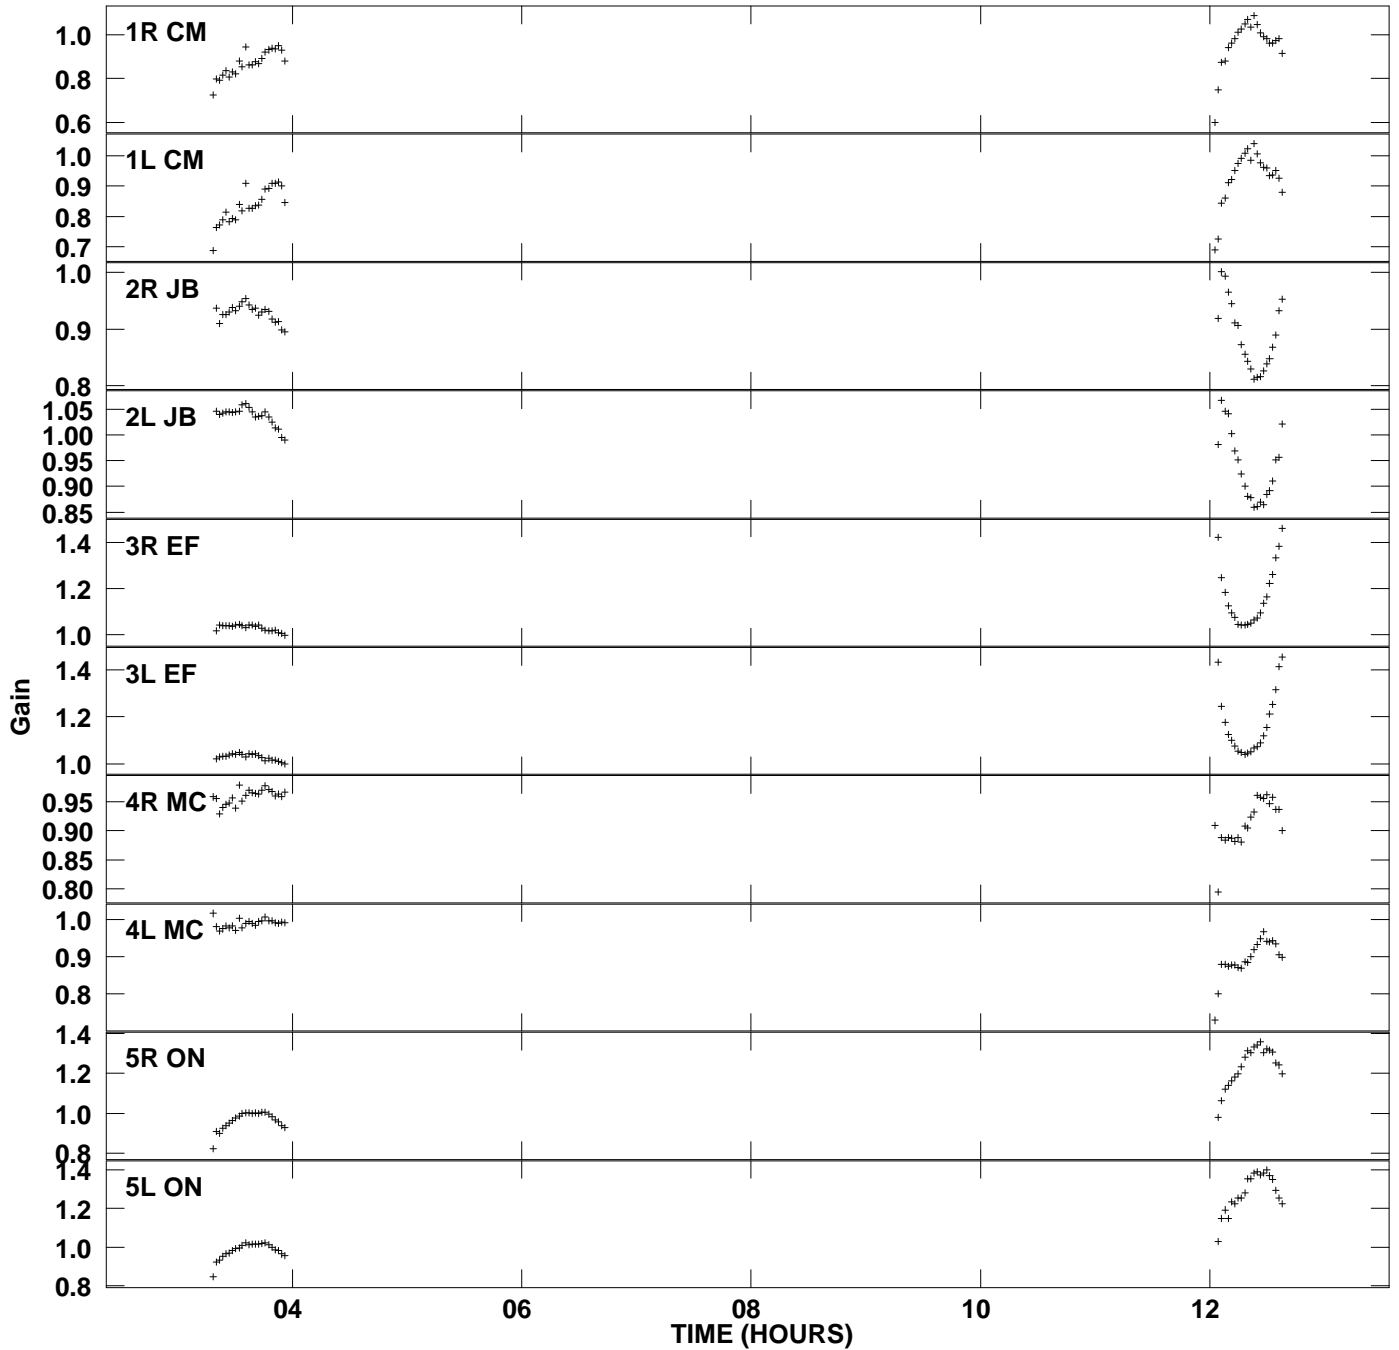

Plot file version 1 created 08-JUN-2006 17:41:37
Gain amp vs UTC time for 3C345.MULTI.1
SN 2 Rpol & Lpol IF 1

Plot file version 2 created 08-JUN-2006 17:41:37
Gain amp vs UTC time for 3C345.MULTI.1
SN 2 Rpol & Lpol IF 1