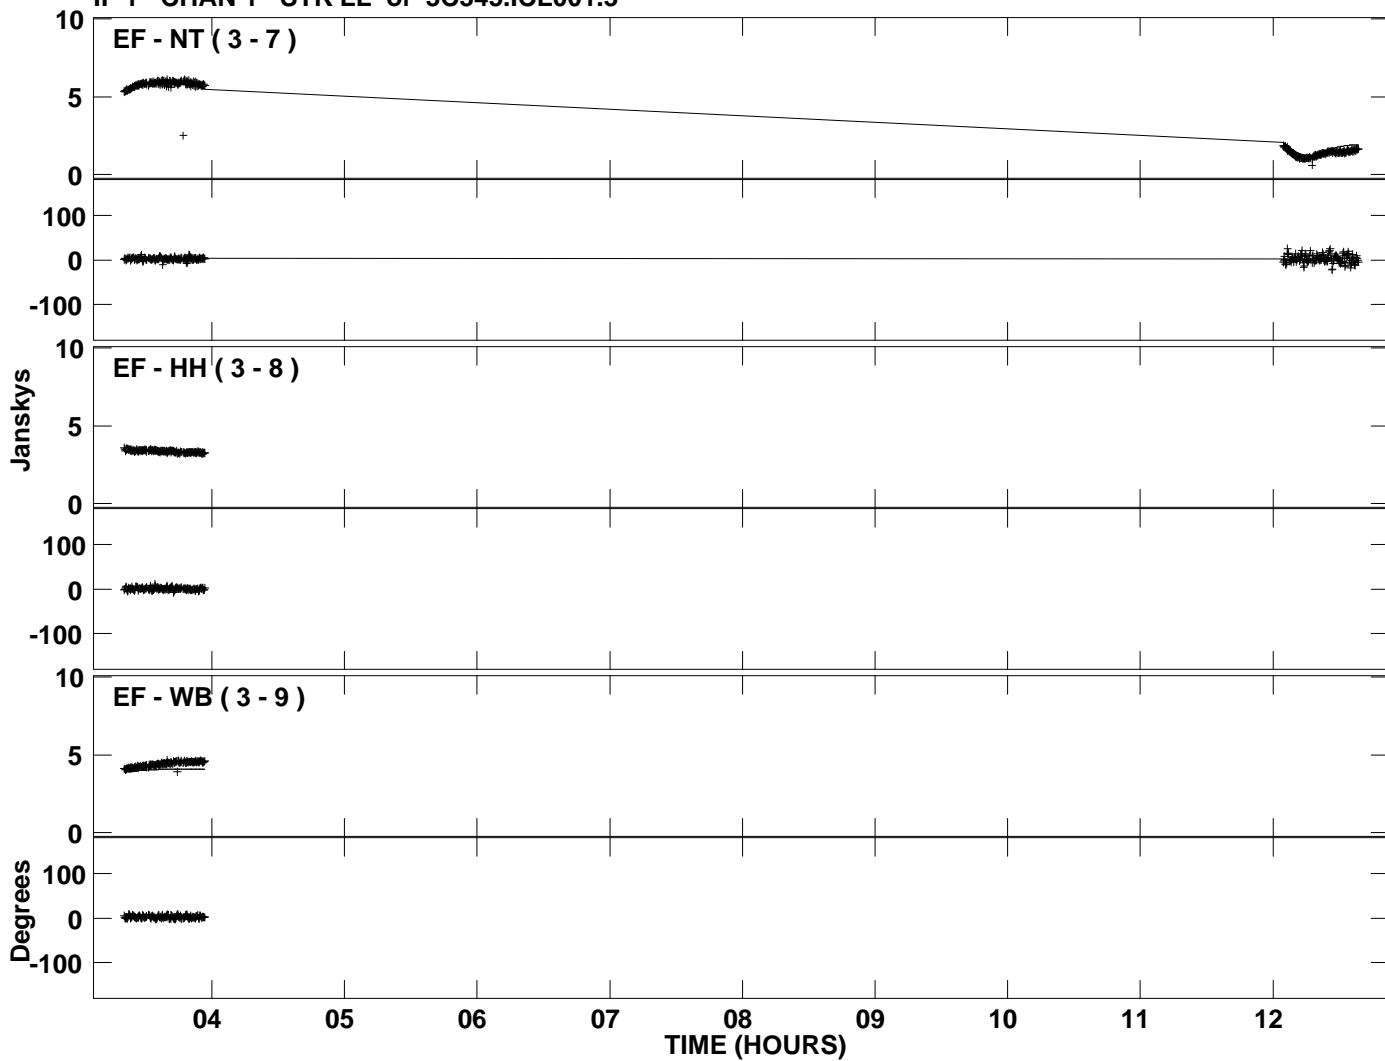

PLot file version 1 created 08-JUN-2006 17:42:09
Amplitude andPhase vs Time for 3C345.MULTI.1 Vect aver. CL # 3
IF 1 CHAN 1 STK LL of 3C345.ICL001.3

PLot file version 2 created 08-JUN-2006 17:42:09
Amplitude and Phase vs Time for 3C345.MULTI.1 Vect aver. CL # 3
IF 1 CHAN 1 STK LL of 3C345.ICL001.3

PLot file version 3 created 08-JUN-2006 17:42:09
Amplitude and Phase vs Time for 3C345.MULTI.1 Vect aver. CL # 3
IF 1 CHAN 1 STK RR of 3C345.ICL001.3

PLot file version 4 created 08-JUN-2006 17:42:09
Amplitude and Phase vs Time for 3C345.MULTI.1 Vect aver. CL # 3
IF 1 CHAN 1 STK RR of 3C345.ICL001.3