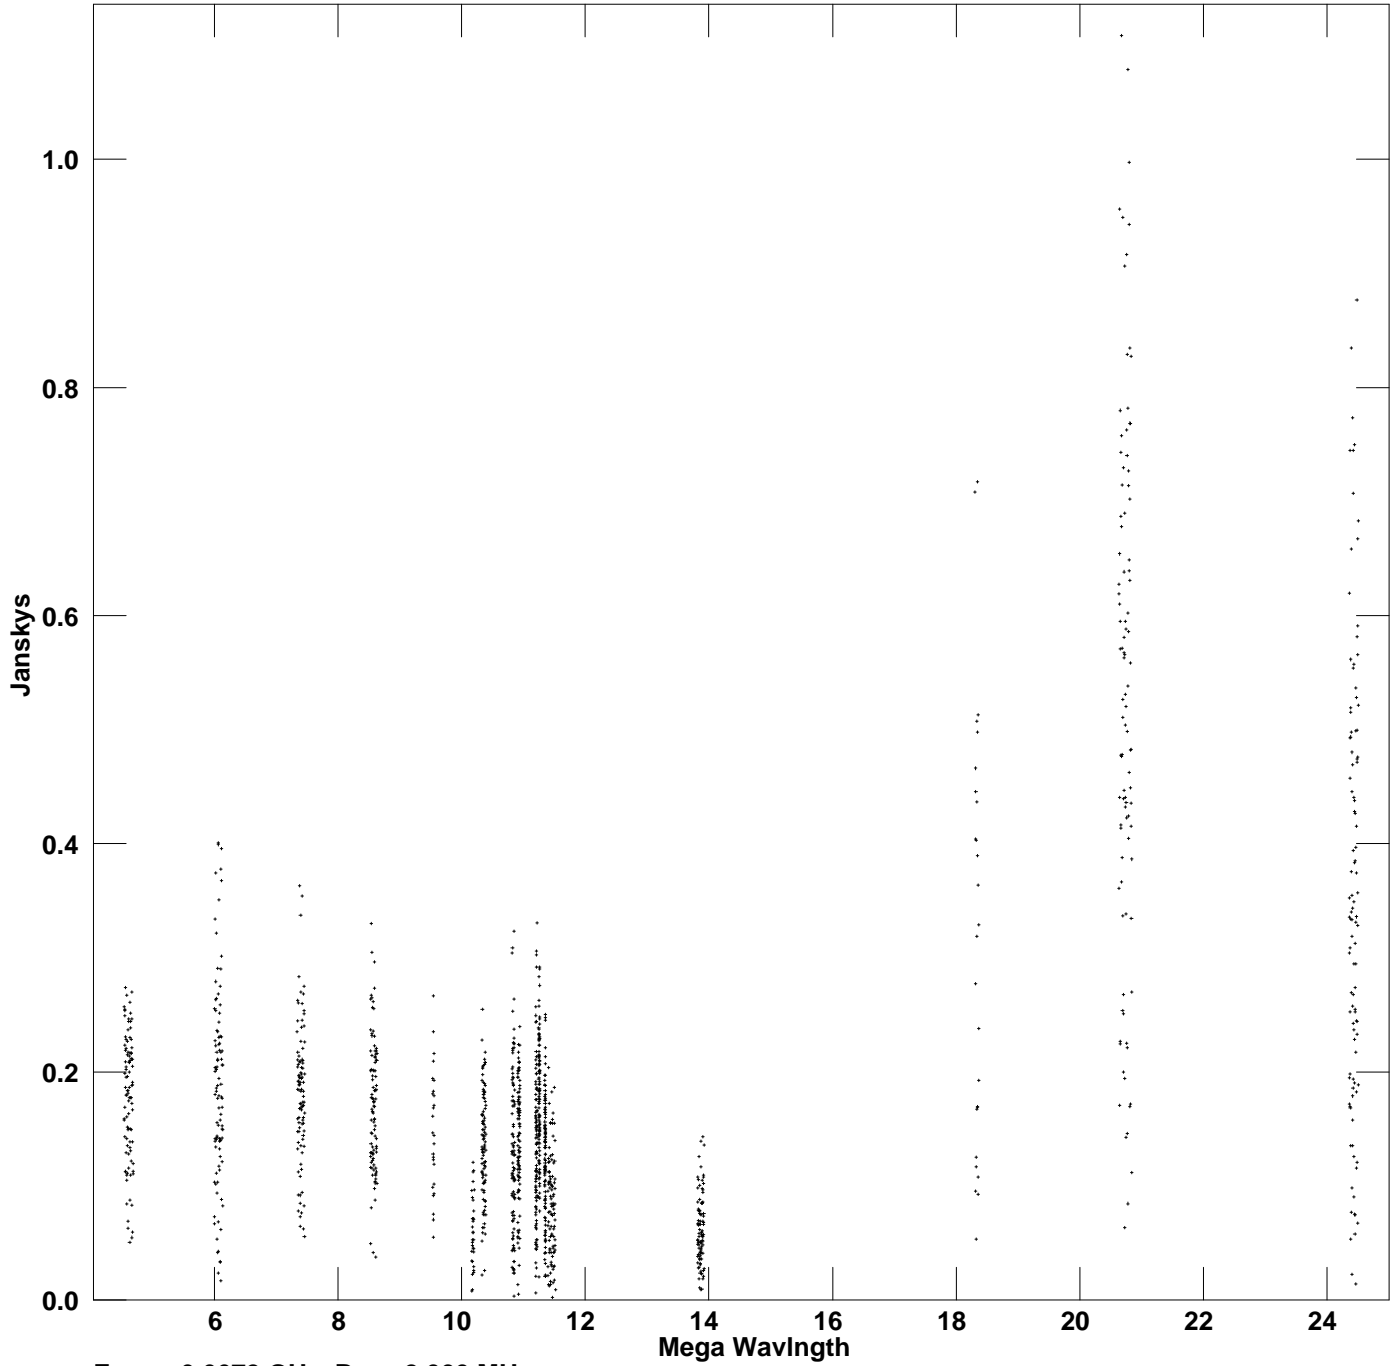

Plot file version 1 created 08-JUN-2006 17:42:15  
Amplitude vs UV dist for G23.707.MULTI.1 Source:G23.707  
Ants \* - \* Stokes I IF# 1 Chan# 1

Freq = 6.6672 GHz, Bw = 2.000 MHz