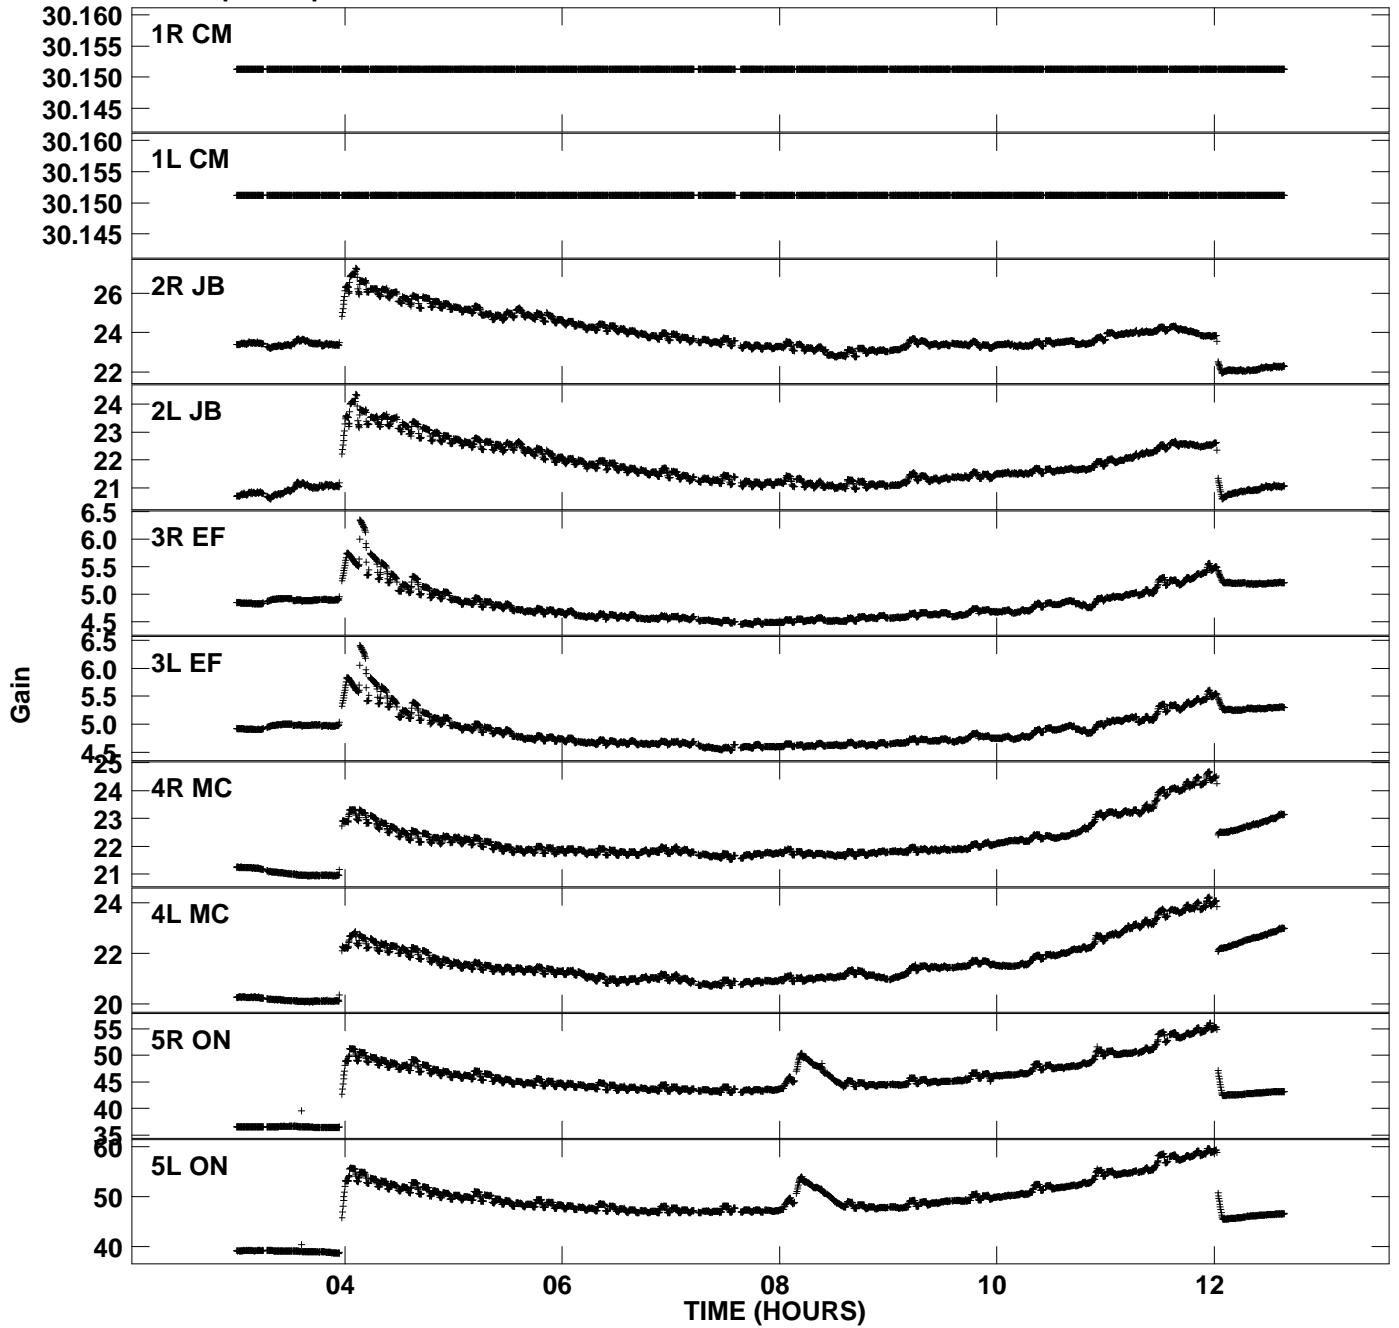

Plot file version 1 created 08-JUN-2006 15:08:15
Gain amp vs UTC time for EB031A.UVDATA.1
CL 2 Rpol & Lpol IF 1

Plot file version 2 created 08-JUN-2006 15:08:15
Gain amp vs UTC time for EB031A.UVDATA.1
CL 2 Rpol & Lpol IF 1